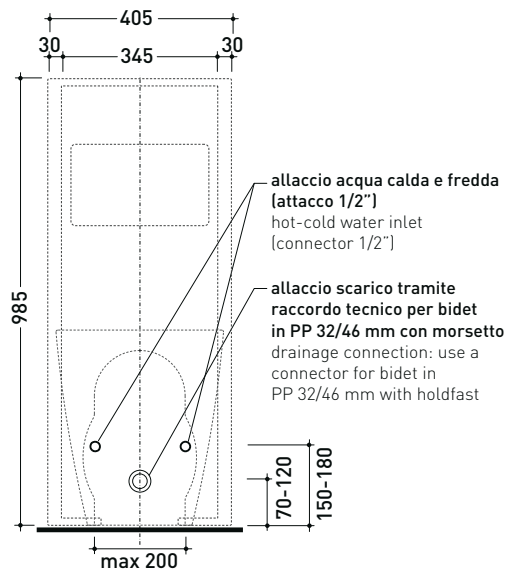

TR40 + bidet LINK 51 btw (LK219)

Bidet panel with shelf
(wall fixing kit included)

Complements: Link bidet back to wall (LK217)
Astra bidet back to wall (AS217)
App bidet back to wall (AP217)
Play bidet back to wall (PY217)
AppSolution bidet back to wall (AP214)

Package dim. 103 x 17,5 x 44 cm | Weight 29 kg | Pz. Pallet n° 12

vista zenitale / zenital view

sezione longitudinale / section

vista frontale parete / wall frontal view

vista frontale / frontal view