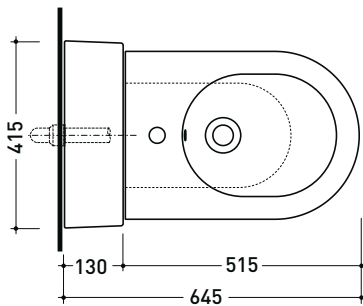

TR40 + bidet LINK 51 btw (LK219)

Bidet panel with shelf
(wall fixing kit included)

Complements: Link bidet back to wall (LK217)
Astra bidet back to wall (AS217)
App bidet back to wall (AP217)
Play bidet back to wall (PY217)
AppSolution bidet back to wall (AP214)

Package dim. 103 x 17,5 x 44 cm | Weight 29 kg | Pz. Pallet n° 12

vista zenitale / zenital view

sezione longitudinale / section

vista frontale parete / wall frontal view

vista frontale / frontal view