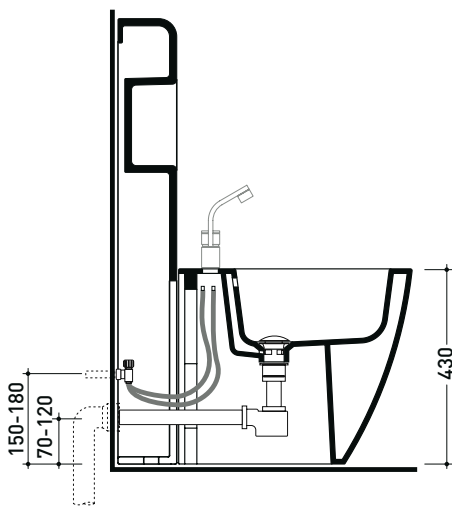

TR40 + bidet LINK 51 btw (LK219)

Bidet panel with shelf
(wall fixing kit included)

Complements: Link bidet back to wall (LK217)
Astra bidet back to wall (AS217)
App bidet back to wall (AP217)
Play bidet back to wall (PY217)
AppSolution bidet back to wall (AP214)

Package dim. 103 x 17,5 x 44 cm | Weight 29 kg | Pz. Pallet n° 12

vista zenitale / zenital view

sezione longitudinale / section

vista frontale parete / wall frontal view

vista frontale / frontal view