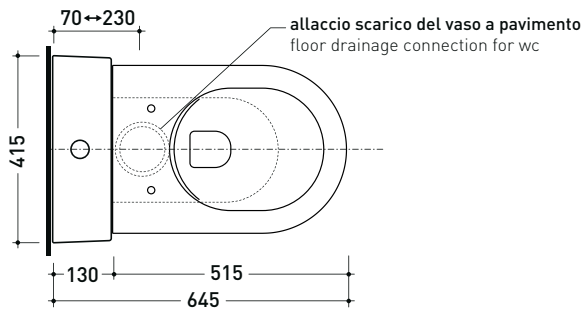

Package dim. 103 x 17,5 x 44 cm | Weight 28,3 kg | Pz. Pallet n° 12

WALL TRAP (S)

vista zenitale / zenital view

sezione longitudinale / section

sezione longitudinale / section

vista frontale parete / wall frontal view

## TR38 + LINK 51 Wc btw goclean (LK119G)

Monoblock cistern with floor trap until 23 cm

(OLI 3-6 lt flushing system art. BSGE and drainage connector for floor trap art. TR38CON included)

Complements: **Astra wc back to wall goclean** (AS117G)  
**App wc back to wall goclean** (AP117G)  
**Link wc back to wall goclean** (LK117G)  
**Play wc back to wall gosilent** (PY117S)  
**AppSolution wc back to wall gosilent** (AP113S)  
**AppSolution wc back to wall gosilent** (AP114S)

Package dim. 103 x 17,5 x 44 cm | Weight 28,3 kg | Pz. Pallet n° 12

FLOOR TRAP (S)

vista zenitale / zenital view

sezione longitudinale / section

sezione longitudinale / section

vista frontale parete / wall frontal view

Package dim. 103 x 17,5 x 44 cm | Weight 28,3 kg | Pz. Pallet n° 12

FLOOR TRAP (S)

vista zenitale / zenital view

sezione longitudinale / section

vista frontale parete / wall frontal view