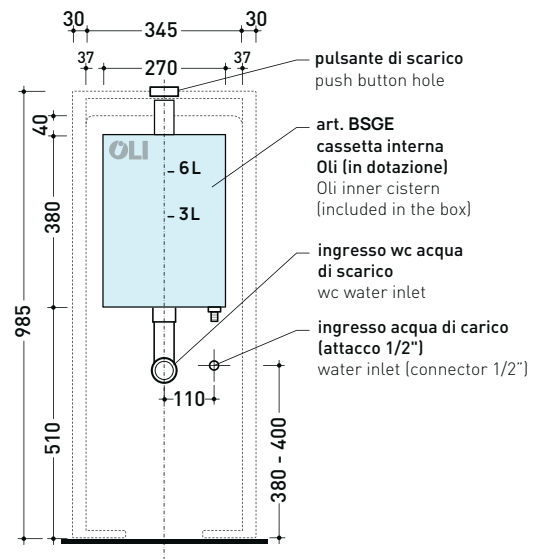

Package dim. 103 x 17,5 x 44 cm | Weight 28,3 kg | Pz. Pallet n° 12

WALL TRAP (S)

vista zenitale / zenital view

sezione longitudinale / section

sezione longitudinale / section

vista frontale parete / wall frontal view

Package dim. 103 x 17,5 x 44 cm | Weight 28,3 kg | Pz. Pallet n° 12

FLOOR TRAP (S)

vista zenitale / zenital view

sezione longitudinale / section

sezione longitudinale / section

vista frontale parete / wall frontal view

## TR38 + LINK 51 Wc btw goclean (LK119G)

Monoblock cistern with floor trap over 23 cm

(OLI 3-6 lt flushing system art. BSGE and drainage connector for floor trap art. TR38CON included)

Complements:

- Astra wc back to wall goclean (AS117G)
- App wc back to wall goclean (AP117G)
- Link wc back to wall goclean (LK117G)
- Play wc back to wall gosilent (PY117S)
- AppSolution wc back to wall gosilent (AP113S)
- AppSolution wc back to wall gosilent (AP114S)

Package dim. 103 x 17,5 x 44 cm | Weight 28,3 kg | Pz. Pallet n° 12

FLOOR TRAP (S)

vista zenitale / zenital view

sezione longitudinale / section

vista frontale parete / wall frontal view