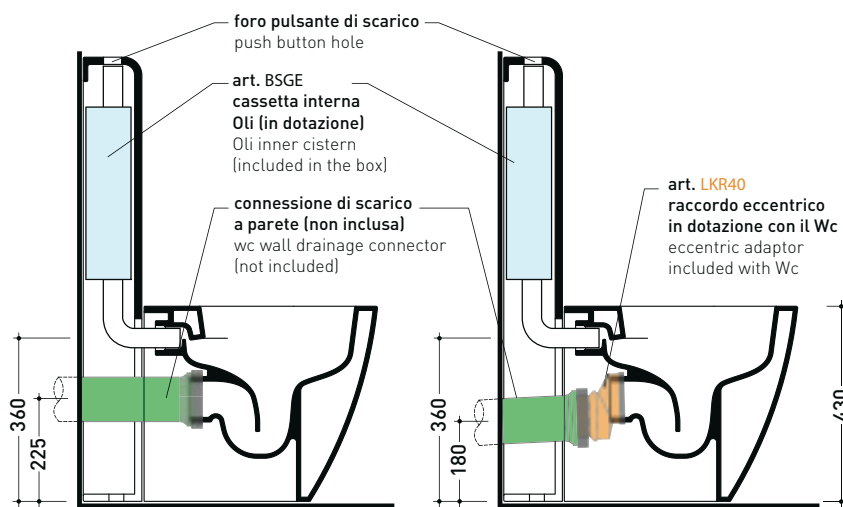

## TR38 + LINK 51 Wc btw goclean (LK119G)

Monoblock cistern with wall trap (OLI 3-6 lt flushing system art. BSGE and drainage connector for floor trap art. TR38CON included)

Complements:

- Astra wc back to wall goclean (AS117G)
- App wc back to wall goclean (AP117G)
- Link wc back to wall goclean (LK117G)
- Play wc back to wall gosilent (PY117S)
- AppSolution wc back to wall gosilent (AP113S)
- AppSolution wc back to wall gosilent (AP114S)

Package dim. 103 x 17,5 x 44 cm | Weight 28,3 kg | Pz. Pallet n° 12

WALL TRAP (S)

vista zenitale / zenital view

sezione longitudinale / section

sezione longitudinale / section

vista frontale parete / wall frontal view

## TR38 + LINK 51 Wc btw goclean (LK119G)

Monoblock cistern with floor trap until 23 cm

(OLI 3-6 lt flushing system art. BSGE and drainage connector for floor trap art. TR38CON included)

Complements: **Astra wc back to wall goclean** (AS117G)  
**App wc back to wall goclean** (AP117G)  
**Link wc back to wall goclean** (LK117G)  
**Play wc back to wall gosilent** (PY117S)  
**AppSolution wc back to wall gosilent** (AP113S)  
**AppSolution wc back to wall gosilent** (AP114S)

## TR38 + LINK 51 Wc btw goclean (LK119G)

Monoblock cistern with floor trap over 23 cm

(OLI 3-6 lt flushing system art. BSGE and drainage connector for floor trap art. TR38CON included)

Complements:

- Astra wc back to wall goclean (AS117G)
- App wc back to wall goclean (AP117G)
- Link wc back to wall goclean (LK117G)
- Play wc back to wall gosilent (PY117S)
- AppSolution wc back to wall gosilent (AP113S)
- AppSolution wc back to wall gosilent (AP114S)