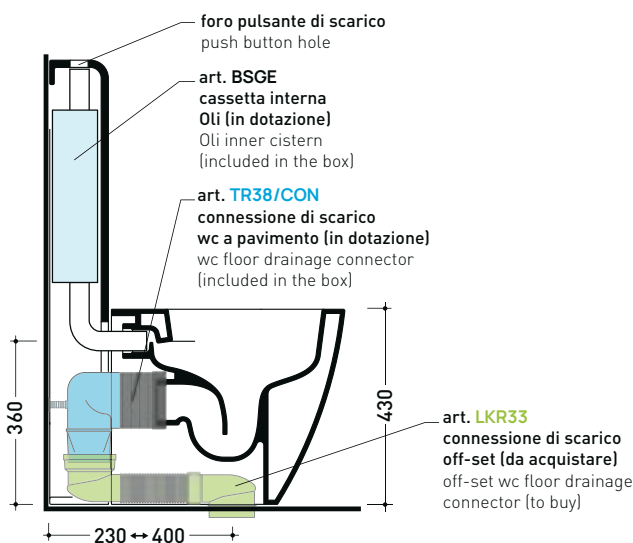

## TR38 + LINK 51 Wc btw goclean (LK119G)

Monoblock cistern with floor trap until 23 cm

(OLI 3-6 lt flushing system art. BSGE and drainage connector for floor trap art. TR38CON included)

Complements: **Astra wc back to wall goclean** (AS117G)  
**App wc back to wall goclean** (AP117G)  
**Link wc back to wall goclean** (LK117G)  
**Play wc back to wall gosilent** (PY117S)  
**AppSolution wc back to wall gosilent** (AP113S)  
**AppSolution wc back to wall gosilent** (AP114S)

Package dim. 103 x 17,5 x 44 cm | Weight 28,3 kg | Pz. Pallet n° 12

FLOOR TRAP (S)

vista zenitale / zenital view

sezione longitudinale / section

sezione longitudinale / section

vista frontale parete / wall frontal view

## TR38 + LINK 51 Wc btw goclean (LK119G)

Monoblock cistern with floor trap over 23 cm

(OLI 3-6 lt flushing system art. BSGE and drainage connector for floor trap art. TR38CON included)

Complements:

- Astra wc back to wall goclean (AS117G)
- App wc back to wall goclean (AP117G)
- Link wc back to wall goclean (LK117G)
- Play wc back to wall gosilent (PY117S)
- AppSolution wc back to wall gosilent (AP113S)
- AppSolution wc back to wall gosilent (AP114S)

Package dim. 103 x 17,5 x 44 cm | Weight 28,3 kg | Pz. Pallet n° 12

FLOOR TRAP (S)

vista zenitale / zenital view

sezione longitudinale / section

vista frontale parete / wall frontal view