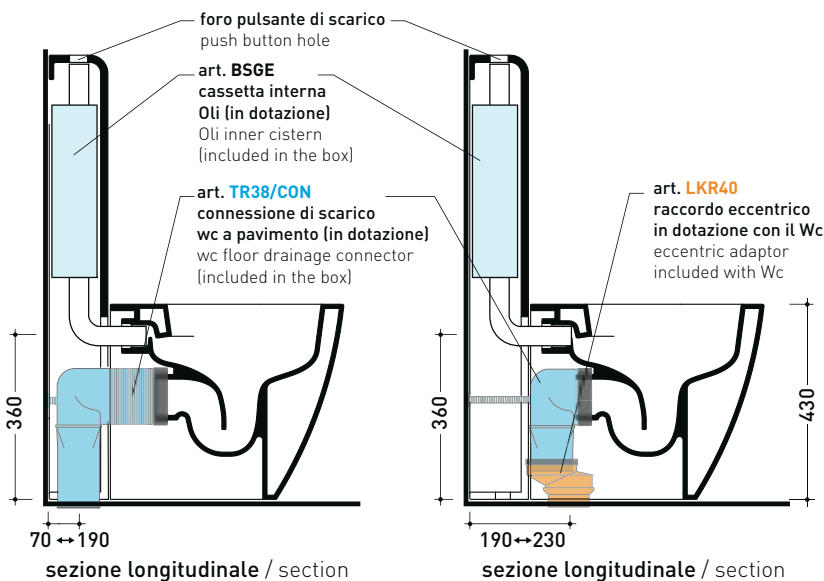

## TR38 + LINK 51 Wc btw goclean (LK119G)

Monoblock cistern with wall trap (OLI 3-6 lt flushing system art. BSGE and drainage connector for floor trap art. TR38CON included)

Complements:

- Astra wc back to wall goclean (AS117G)
- App wc back to wall goclean (AP117G)
- Link wc back to wall goclean (LK117G)
- Play wc back to wall gosilent (PY117S)
- AppSolution wc back to wall gosilent (AP113S)
- AppSolution wc back to wall gosilent (AP114S)

Package dim. 103 x 17,5 x 44 cm | Weight 28,3 kg | Pz. Pallet n° 12

WALL TRAP (S)

vista zenitale / zenital view

sezione longitudinale / section

sezione longitudinale / section

vista frontale parete / wall frontal view

## TR38 + LINK 51 Wc btw goclean (LK119G)

Monoblock cistern with floor trap until 23 cm

(OLI 3-6 lt flushing system art. BSGE and drainage connector for floor trap art. TR38CON included)

Complements: **Astra wc back to wall goclean** (AS117G)  
**App wc back to wall goclean** (AP117G)  
**Link wc back to wall goclean** (LK117G)  
**Play wc back to wall gosilent** (PY117S)  
**AppSolution wc back to wall gosilent** (AP113S)  
**AppSolution wc back to wall gosilent** (AP114S)

Package dim. 103 x 17,5 x 44 cm | Weight 28,3 kg | Pz. Pallet n° 12

FLOOR TRAP (S)

vista zenitale / zenital view

sezione longitudinale / section

sezione longitudinale / section

vista frontale parete / wall frontal view