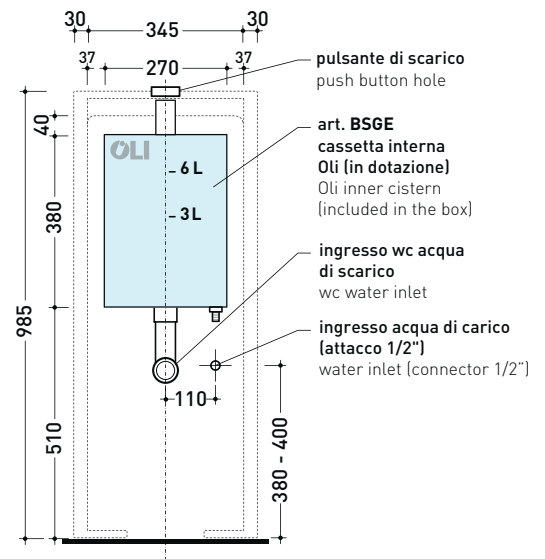

## TR38 + LINK 51 Wc btw goclean (LK119G)

Monoblock cistern with floor trap until 23 cm

(OLI 3-6 lt flushing system art. BSGE and drainage connector for floor trap art. TR38CON included)

Complements: **Astra wc back to wall goclean** (AS117G)  
**App wc back to wall goclean** (AP117G)  
**Link wc back to wall goclean** (LK117G)  
**Play wc back to wall gosilent** (PY117S)  
**AppSolution wc back to wall gosilent** (AP113S)  
**AppSolution wc back to wall gosilent** (AP114S)

Package dim. 103 x 17,5 x 44 cm | Weight 28,3 kg | Pz. Pallet n° 12

FLOOR TRAP (S)

vista zenitale / zenital view

sezione longitudinale / section

sezione longitudinale / section

vista frontale parete / wall frontal view

## TR38 + LINK 51 Wc btw goclean (LK119G)

Monoblock cistern with floor trap over 23 cm

(OLI 3-6 lt flushing system art. BSGE and drainage connector for floor trap art. TR38CON included)

Complements:

- Astra wc back to wall goclean (AS117G)
- App wc back to wall goclean (AP117G)
- Link wc back to wall goclean (LK117G)
- Play wc back to wall gosilent (PY117S)
- AppSolution wc back to wall gosilent (AP113S)
- AppSolution wc back to wall gosilent (AP114S)

Package dim. 103 x 17,5 x 44 cm | Weight 28,3 kg | Pz. Pallet n° 12

FLOOR TRAP (S)

vista zenitale / zenital view

sezione longitudinale / section

vista frontale parete / wall frontal view