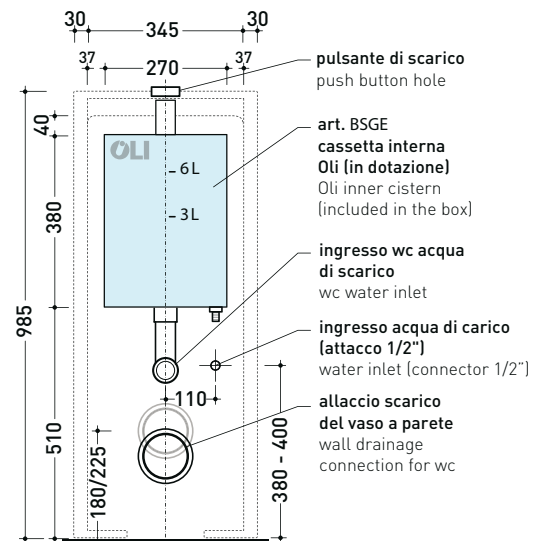

## TR38 + LINK 51 Wc btw goclean (LK119G)

Monoblock cistern with wall trap (OLI 3-6 lt flushing system art. BSGE and drainage connector for floor trap art. TR38CON included)

Complements:

- Astra wc back to wall goclean (AS117G)
- App wc back to wall goclean (AP117G)
- Link wc back to wall goclean (LK117G)
- Play wc back to wall gosilent (PY117S)
- AppSolution wc back to wall gosilent (AP113S)
- AppSolution wc back to wall gosilent (AP114S)

Package dim. 103 x 17,5 x 44 cm | Weight 28,3 kg | Pz. Pallet n° 12

WALL TRAP (S)

vista zenitale / zenital view

sezione longitudinale / section

sezione longitudinale / section

vista frontale parete / wall frontal view

## TR38 + LINK 51 Wc btw goclean (LK119G)

Monoblock cistern with floor trap until 23 cm

(OLI 3-6 lt flushing system art. BSGE and drainage connector for floor trap art. TR38CON included)

Complements: **Astra wc back to wall goclean** (AS117G)  
**App wc back to wall goclean** (AP117G)  
**Link wc back to wall goclean** (LK117G)  
**Play wc back to wall gosilent** (PY117S)  
**AppSolution wc back to wall gosilent** (AP113S)  
**AppSolution wc back to wall gosilent** (AP114S)

Package dim. 103 x 17,5 x 44 cm | Weight 28,3 kg | Pz. Pallet n° 12

FLOOR TRAP (S)

vista zenitale / zenital view

sezione longitudinale / section

sezione longitudinale / section

vista frontale parete / wall frontal view