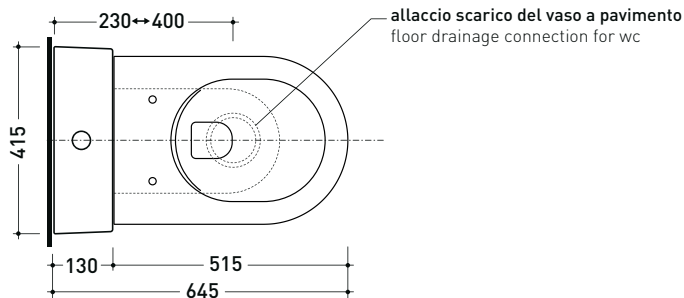

## TR38 + LINK 51 Wc btw goclean (LK119G)

Monoblock cistern with floor trap over 23 cm

(OLI 3-6 lt flushing system art. BSGE and drainage connector for floor trap art. TR38CON included)

Complements:

- Astra wc back to wall goclean (AS117G)
- App wc back to wall goclean (AP117G)
- Link wc back to wall goclean (LK117G)
- Play wc back to wall gosilent (PY117S)
- AppSolution wc back to wall gosilent (AP113S)
- AppSolution wc back to wall gosilent (AP114S)

Package dim. 103 x 17,5 x 44 cm | Weight 28,3 kg | Pz. Pallet n° 12

FLOOR TRAP (S)

vista zenitale / zenital view

sezione longitudinale / section

vista frontale parete / wall frontal view