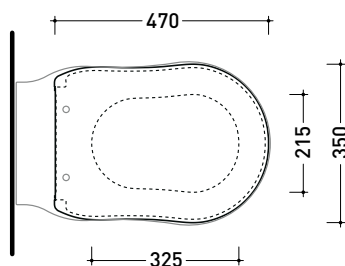

EFCW03

Soft-close wrapping thermosetting seat&cover with quick-release chrom hinges

EFCW03OR

Soft-close wrapping thermosetting seat&cover with quick-release gold hinges

Complements: **Efi wall hung wc** (EF118)
Efi wcs (6010 - 6011)
Efi monoblock wcs (6001 - 6002)
Efi back to wall wc (EF117)
Efi Plus wc (EF117R)

Package dim.

Weight **3 kg**Pz. Pallet n° **21**

pag. 1/2

art. EF117 - EF117R
 vista zenitale / zenital view

art. EF118
 vista zenitale / zenital view

art. EF117 - EF117R
 vista laterale / lateral view

art. EF118
 vista laterale / lateral view

Package dim.

Weight 3 kg

Pz. Pallet n° 21

pag. 2/2

art. 6010 - 6011
vista zenitale / zenital view

art. 6001 - 6002 / 6003
vista zenitale / zenital view

art. 6010 - 6011
vista laterale / lateral view

art. 6001 - 6002 / 6003
vista laterale / lateral view

sizes in mm