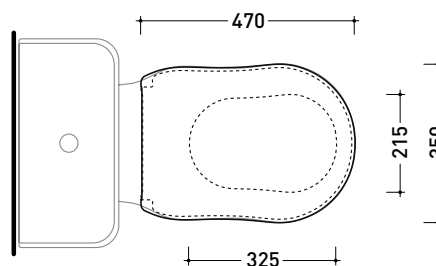

Package dim.

Weight **3 kg**Pz. Pallet n° **21**

pag. 1/2

art. EF117 - EF117R
 vista zenitale / zenital view

art. EF118
 vista zenitale / zenital view

art. EF117 - EF117R
 vista laterale / lateral view

art. EF118
 vista laterale / lateral view

sizes in mm

EFCW03

Soft-close wrapping thermosetting seat&cover with quick-release chrom hinges

EFCW03OR

Soft-close wrapping thermosetting seat&cover with quick-release gold hinges

Complements: Efi wall hung wc (EF118)
Efi wcs (6010 - 6011)
Efi monoblock wcs (6001 - 6002)
Efi back to wall wc (EF117)
Efi Plus wc (EF117R)

Package dim.

Weight 3 kg

Pz. Pallet n° 21

pag. 2/2

art. 6010 - 6011
vista zenitale / zenital view

art. 6001 - 6002 / 6003
vista zenitale / zenital view

art. 6010 - 6011
vista laterale / lateral view

art. 6001 - 6002 / 6003
vista laterale / lateral view

sizes in mm