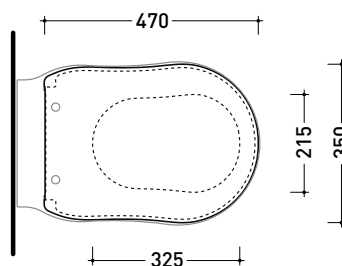

EFCW03

Soft-close wrapping thermosetting seat&cover with quick-release chrom hinges

EFCW03OR

Soft-close wrapping thermosetting seat&cover with quick-release gold hinges

Complements: **Efi wall hung wc** (EF118)
Efi wcs (6010 - 6011)
Efi monoblock wcs (6001 - 6002)
Efi back to wall wc (EF117)
Efi Plus wc (EF117R)

Package dim.

Weight **3 kg**Pz. Pallet n° **21**

pag. 1/2

art. EF117 - EF117R
 vista zenitale / zenital view

art. EF118
 vista zenitale / zenital view

art. EF117 - EF117R
 vista laterale / lateral view

art. EF118
 vista laterale / lateral view

Package dim.

Weight 3 kg

Pz. Pallet n° 21

pag. 2/2

art. 6010 - 6011
vista zenitale / zenital view

art. 6001 - 6002 / 6003
vista zenitale / zenital view

art. 6010 - 6011
vista laterale / lateral view

art. 6001 - 6002 / 6003
vista laterale / lateral view

sizes in mm