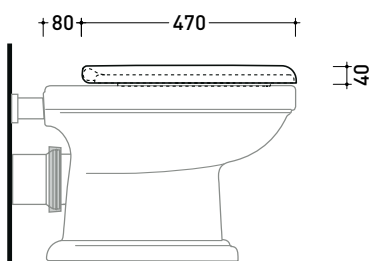

sizes in mm

EFCW03

Soft-close wrapping thermosetting seat&cover with quick-release chrom hinges

EFCW03OR

Soft-close wrapping thermosetting seat&cover with quick-release gold hinges

Complements: Efi wall hung wc (EF118)
Efi wcs (6010 - 6011)
Efi monoblock wcs (6001 - 6002)
Efi back to wall wc (EF117)
Efi Plus wc (EF117R)

Package dim.

Weight 3 kg

Pz. Pallet n° 21

pag. 2/2

art. 6010 - 6011
vista zenitale / zenital view

art. 6001 - 6002 / 6003
vista zenitale / zenital view

art. 6010 - 6011
vista laterale / lateral view

art. 6001 - 6002 / 6003
vista laterale / lateral view

sizes in mm