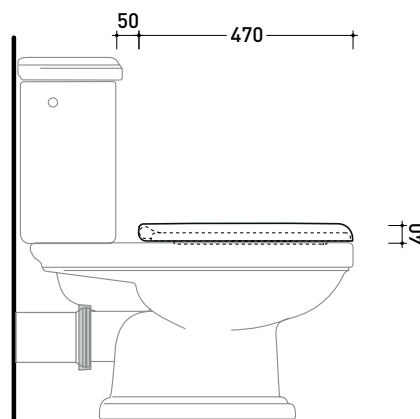

Package dim.

Weight **3 kg**Pz. Pallet n° **21**

pag. 1/2

art. EF117 - EF117R
 vista zenitale / zenital view

art. EF118
 vista zenitale / zenital view

art. EF117 - EF117R
 vista laterale / lateral view

art. EF118
 vista laterale / lateral view

sizes in mm

EFCW03

Soft-close wrapping thermosetting seat&cover with quick-release chrom hinges

EFCW03OR

Soft-close wrapping thermosetting seat&cover with quick-release gold hinges

Complements: Efi wall hung wc (EF118)
Efi wcs (6010 - 6011)
Efi monoblock wcs (6001 - 6002)
Efi back to wall wc (EF117)
Efi Plus wc (EF117R)

Package dim.

Weight 3 kg

Pz. Pallet n° 21

pag. 2/2

art. 6010 - 6011
vista zenitale / zenital view

art. 6001 - 6002 / 6003
vista zenitale / zenital view

art. 6010 - 6011
vista laterale / lateral view

art. 6001 - 6002 / 6003
vista laterale / lateral view

sizes in mm