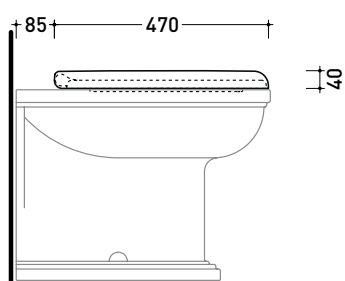

Package dim.

Weight **3 kg**Pz. Pallet n° **21**

pag. 1/2

art. EF117 - EF117R
 vista zenitale / zenital view

art. EF118
 vista zenitale / zenital view

art. EF117 - EF117R
 vista laterale / lateral view

art. EF118
 vista laterale / lateral view

sizes in mm

EFCW03

Soft-close wrapping thermosetting seat&cover with quick-release chrom hinges

EFCW03OR

Soft-close wrapping thermosetting seat&cover with quick-release gold hinges

Complements: Efi wall hung wc (EF118)
Efi wcs (6010 - 6011)
Efi monoblock wcs (6001 - 6002)
Efi back to wall wc (EF117)
Efi Plus wc (EF117R)

Package dim.

Weight 3 kg

Pz. Pallet n° 21

pag. 2/2

art. 6010 - 6011
vista zenitale / zenital view

art. 6001 - 6002 / 6003
vista zenitale / zenital view

art. 6010 - 6011
vista laterale / lateral view

art. 6001 - 6002 / 6003
vista laterale / lateral view

sizes in mm