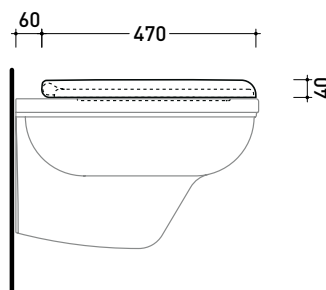

Package dim.

Weight **3 kg**Pz. Pallet n° **21**

pag. 1/2

art. EF117 - EF117R
 vista zenitale / zenital view

art. EF118
 vista zenitale / zenital view

art. EF117 - EF117R
 vista laterale / lateral view

art. EF118
 vista laterale / lateral view

sizes in mm

EFCW03

Soft-close wrapping thermosetting seat&cover with quick-release chrom hinges

EFCW03OR

Soft-close wrapping thermosetting seat&cover with quick-release gold hinges

Complements: Efi wall hung wc (EF118)
Efi wcs (6010 - 6011)
Efi monoblock wcs (6001 - 6002)
Efi back to wall wc (EF117)
Efi Plus wc (EF117R)

Package dim.

Weight 3 kg

Pz. Pallet n° 21

pag. 2/2

art. 6010 - 6011
vista zenitale / zenital view

art. 6001 - 6002 / 6003
vista zenitale / zenital view

art. 6010 - 6011
vista laterale / lateral view

art. 6001 - 6002 / 6003
vista laterale / lateral view

sizes in mm