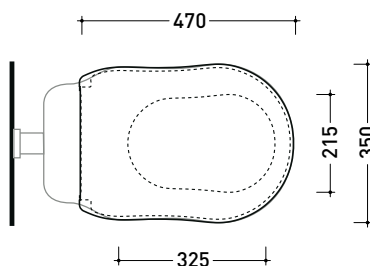

Package dim.

Weight **3 kg**Pz. Pallet n° **21**

pag. 1/2

art. EF117 - EF117R
 vista zenitale / zenital view

art. EF118
 vista zenitale / zenital view

art. EF117 - EF117R
 vista laterale / lateral view

art. EF118
 vista laterale / lateral view

sizes in mm

EFCW03

Soft-close wrapping thermosetting seat&cover with quick-release chrom hinges

EFCW03OR

Soft-close wrapping thermosetting seat&cover with quick-release gold hinges

Complements: Efi wall hung wc (EF118)
Efi wcs (6010 - 6011)
Efi monoblock wcs (6001 - 6002)
Efi back to wall wc (EF117)
Efi Plus wc (EF117R)

Package dim.

Weight 3 kg

Pz. Pallet n° 21

pag. 2/2

art. 6010 - 6011
vista zenitale / zenital view

art. 6001 - 6002 / 6003
vista zenitale / zenital view

art. 6010 - 6011
vista laterale / lateral view

art. 6001 - 6002 / 6003
vista laterale / lateral view

sizes in mm