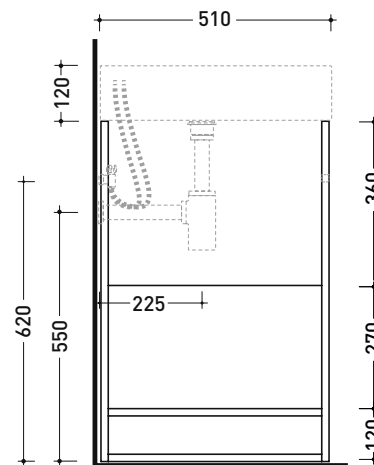

## DV105S + AppLight 10551

Matt black varnished metal structure with matt lacquered wood  
2 drawers suitable for AppLight 10551 basin

Complements: Wall-hung basin AppLight 10551 (AP10551)  
Line taps basin: ONE - NOKÉ - SI - FOLD - X1 - STIL - LOOK  
Line accessories: TWO - HOOP - FOLD - STIL

Package dim. | Weight **31 kg** | Pz. Pallet n° -

vista zenitale / zenital view

vista frontale / frontal view

sezione longitudinale / section

sizes in mm