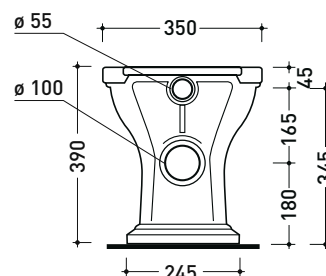

Technical accessories: Floor fixing kit (9001)

Package dim.

Weight 20 kg

Pz. Pallet n° 21

CE UNI EN 997

Dop-No997

vista zenitale / zenital view

vista laterale / lateral view

sezione longitudinale / section

vista retro / back view

sizes in mm

Please consider a 2% tolerance on indicated measurements