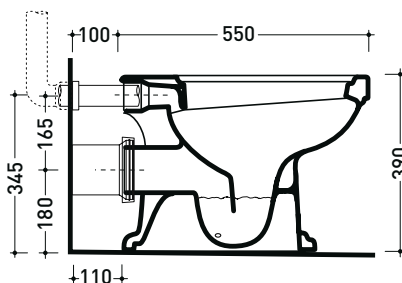

Technical accessories: Floor fixing kit (9001)

Package dim.

Weight 20 kg

Pz. Pallet n° 21

CE UNI EN 997

Dop-No997

vista zenitale / zenital view

vista laterale / lateral view

sezione longitudinale / section

vista retro / back view

sizes in mm

Please consider a 2% tolerance on indicated measurements