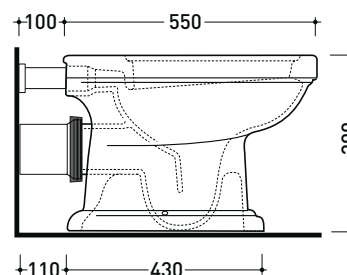

## Wc with wall (P) trap

Complements: Back-pack cistern (6004)  
 High level cistern (6008+6008C)  
 Soft-close wrapping thermosetting seat&cover  
 with chrom or gold hinges (EFCW03 - EFCW03OR)  
 Seat&cover with chrom or gold hinges (23/C - 23/O)  
 Soft-close seat&cover with chrom or gold hinges (23/CR - 23/OR)  
 Solid wood seat&cover with chrom or gold hinges (23N/C - 23N/O)  
 Solid wood soft-close seat&cover with chrom or gold hinges  
 (23N/CR - 23N/OR)  
 Line accessories: EVERGREEN

Technical accessories: Floor fixing kit (9001)

Package dim.

Weight 20 kg

Pz. Pallet n° 21

CE UNI EN 997

Dop-No997

vista zenitale / zenital view

vista laterale / lateral view

sezione longitudinale / section

vista retro / back view

sizes in mm

Please consider a 2% tolerance on indicated measurements