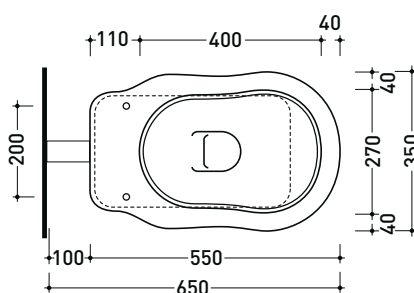

Technical accessories: Floor fixing kit (9001)

Package dim.

Weight 20 kg

Pz. Pallet n° 21

CE UNI EN 997

Dop-No997

vista zenitale / zenital view

vista laterale / lateral view

sezione longitudinale / section

vista retro / back view

sizes in mm

Please consider a 2% tolerance on indicated measurements