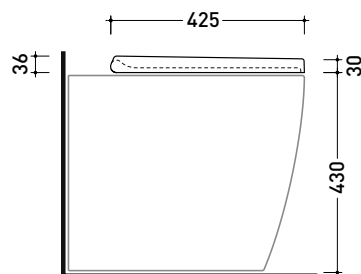

Dim. Imballo cm | Peso 3,2 kg | Pz. Pallet n° -

art. PY116S - PY116RS
vista zenitale / zenital view

art. PY117S - PY117RS
vista zenitale / zenital view

art. PY118S
vista zenitale / zenital view

art. KITPY116S - PY116RS
vista laterale / lateral view

art. PY117S - PY117RS
vista laterale / lateral view

art. PY118S
vista laterale / lateral view

dimensioni in mm