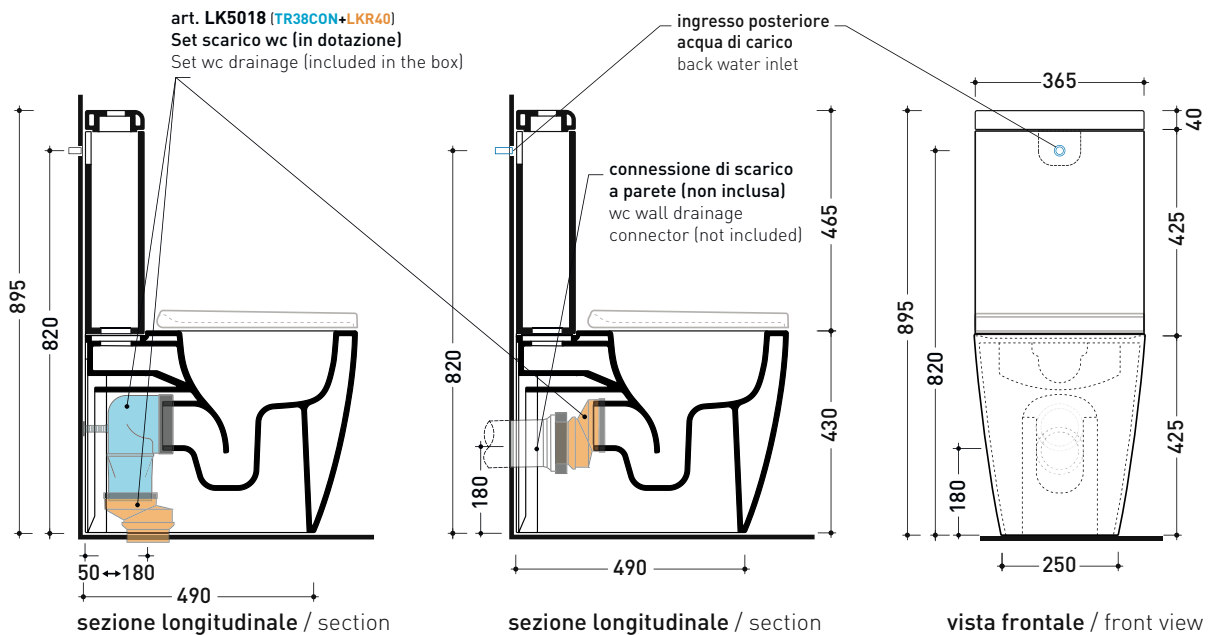

vista laterale / lateral view

vista frontale / frontal view

NOTICE: floor fixing by silicone

sizes in mm

Please consider a 2% tolerance on indicated measurements

KITPY116S

Complete monoblock wc Kit consisting of:
 Monoblock wc gosilent with S/P trap (art. PY116RS),
 drainage connectors (art. LK5018), ceramic cistern (art. AP39),
 discharge mechanism (art. MBBO) and seat&cover (art. PYCW07)

Complements: Line accessories: TWO - HOOP - FOLD - STIL

Package dim. wc	cm	Weight	34 kg	Pz. Pallet n°	18
Package dim. cistern	cm	Weight	14 kg	Pz. Pallet n°	36

UNI EN 997

Dop-No997

pag. 2/2

vista zenitale / zenital view

NOTICE: floor fixing by silicone

sizes in mm

Please consider a 2% tolerance on indicated measurements

PY116RS + AP39

Vaso monoblocco Plus* gosilent con scarico s/p + cassetta di scarico per vaso monoblocco