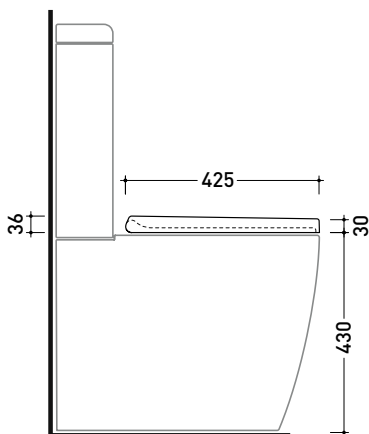

Dim. Imballo cm | Peso 3,2 kg | Pz. Pallet n° -

art. PY116S - PY116RS
vista zenitale / zenital view

art. PY117S - PY117RS
vista zenitale / zenital view

art. PY118S
vista zenitale / zenital view

art. KITPY116S - PY116RS
vista laterale / lateral view

art. PY117S - PY117RS
vista laterale / lateral view

art. PY118S
vista laterale / lateral view

dimensioni in mm