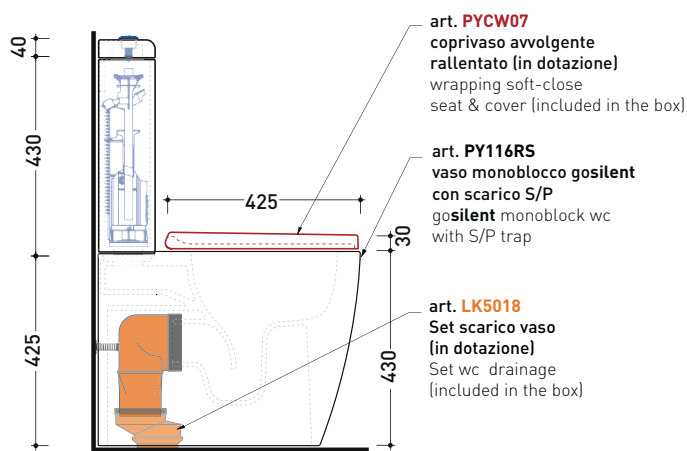

Complements: Line accessories: TWO - HOOP - FOLD - STIL

Package dim. wc	cm	Weight	34 kg	Pz. Pallet n°	18
Package dim. cistern	cm	Weight	14 kg	Pz. Pallet n°	36

CE UNI EN 997

Dop-No997

pag. 1/2

vista zenitale / zenital view

vista laterale / lateral view

vista frontale / frontal view

NOTICE: floor fixing by silicone

sizes in mm

Please consider a 2% tolerance on indicated measurements

KITPY116S

Complete monoblock wc Kit consisting of:
 Monoblock wc gosilent with S/P trap (art. PY116RS),
 drainage connectors (art. LK5018), ceramic cistern (art. AP39),
 discharge mechanism (art. MBBO) and seat&cover (art. PYCW07)

Complements: Line accessories: TWO - HOOP - FOLD - STIL

Package dim. wc	cm	Weight	34 kg	Pz. Pallet n°	18
Package dim. cistern	cm	Weight	14 kg	Pz. Pallet n°	36

UNI EN 997

Dop-No997

pag. 2/2

vista zenitale / zenital view