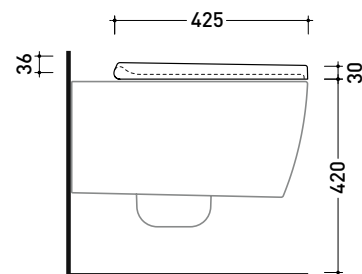

Dim. Imballo cm | Peso 3,2 kg | Pz. Pallet n° -

art. PY116S - PY116RS
vista zenitale / zenital view

art. PY117S - PY117RS
vista zenitale / zenital view

art. PY118S
vista zenitale / zenital view

art. KITPY116S - PY116RS
vista laterale / lateral view

art. PY117S - PY117RS
vista laterale / lateral view

art. PY118S
vista laterale / lateral view

dimensioni in mm