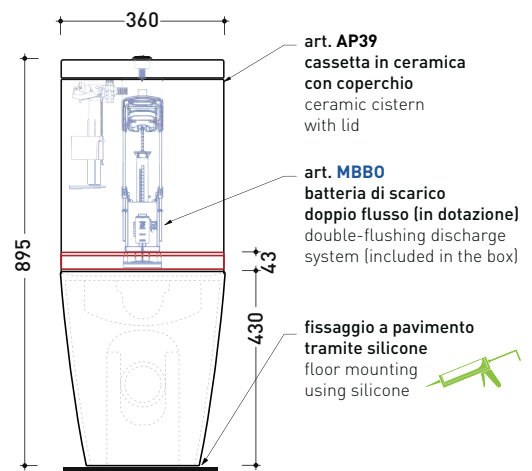

Complements: Line accessories: TWO - HOOP - FOLD - STIL

Package dim. wc	cm	Weight	34 kg	Pz. Pallet n°	18
Package dim. cistern	cm	Weight	14 kg	Pz. Pallet n°	36

CE UNI EN 997

Dop-No997

pag. 1/2

vista zenitale / zenital view

vista laterale / lateral view

vista frontale / frontal view

NOTICE: floor fixing by silicone

sizes in mm

Please consider a 2% tolerance on indicated measurements

KITPY116S

Complete monoblock wc Kit consisting of:
 Monoblock wc gosilent with S/P trap (art. PY116RS),
 drainage connectors (art. LK5018), ceramic cistern (art. AP39),
 discharge mechanism (art. MBBO) and seat&cover (art. PYCW07)