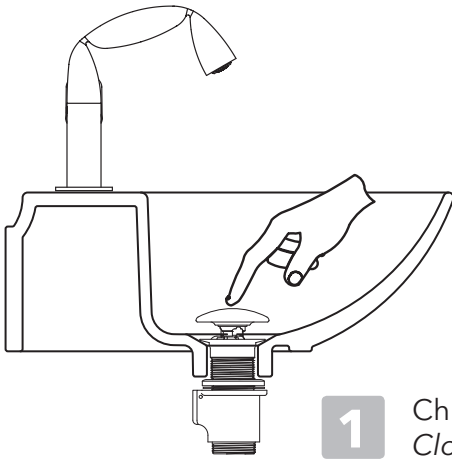

art. PLTPCE - PLTPCR

PILETTA DA LAVABO DOTATA DI TROPPO PIENO AUTOMATICO INTEGRATO WASTE FOR BASIN WITH INTEGRATED OVERFLOW

3. FUNZIONAMENTO / FUNCTIONING

1 Chiudere la piletta
Close the waste