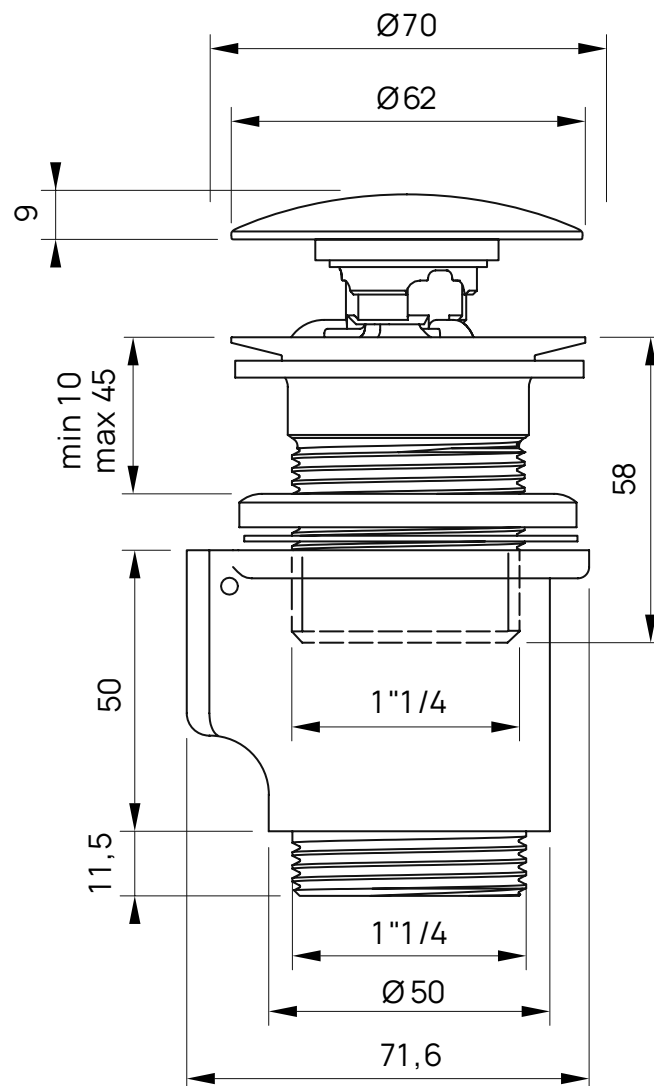

PLTPCR

Waste with automatic integrated overflow with CHROME cover (1" 1/4) suitable for basins without overflow only

Package dim.

Weight 0,4 kg

Pz. Pallet n° -

IMPORTANT: READ THE ASSEMBLY INSTRUCTIONS CAREFULLY (see next page)

sizes in mm

art. PLTPCE - PLTPCR

PILETTA DA LAVABO DOTATA DI TROPPO PIENO AUTOMATICO INTEGRATO WASTE FOR BASIN WITH INTEGRATED OVERFLOW

1. SCHEDA TECNICA / TECHNICAL SHEET

2. PULIZIA PILETTA / WASTE CLEANING