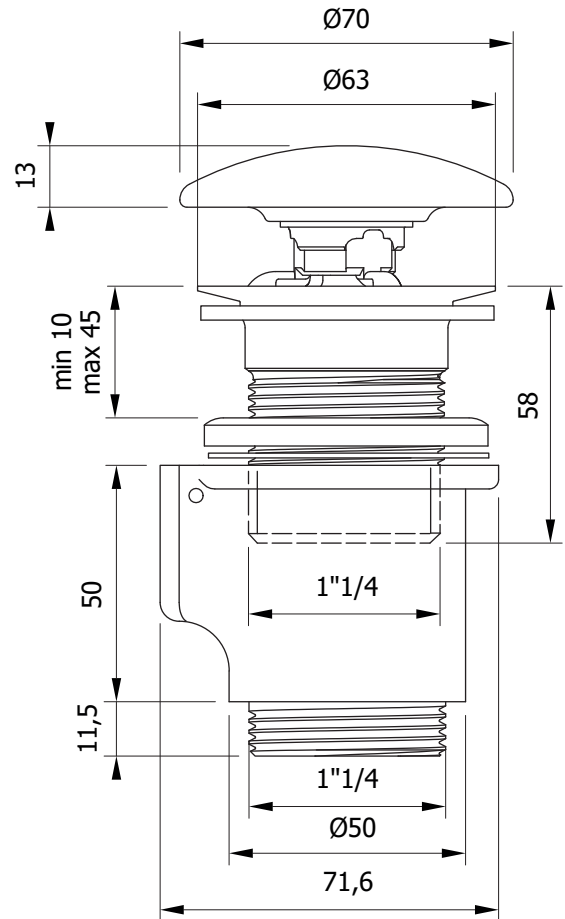

PLTPCR

Waste with automatic integrated overflow with CHROME cover (1" 1/4) suitable for basins without overflow only

Package dim.

Weight 0,4 kg

Pz. Pallet n° -

IMPORTANT: READ THE ASSEMBLY INSTRUCTIONS CAREFULLY (see next page)

sizes in mm

art. PLTPCE - PLTPCR

PILETTA DA LAVABO DOTATA DI TROPPO PIENO AUTOMATICO INTEGRATO WASTE FOR BASIN WITH INTEGRATED OVERFLOW

1. SCHEDA TECNICA / TECHNICAL SHEET

2. PULIZIA PILETTA / WASTE CLEANING