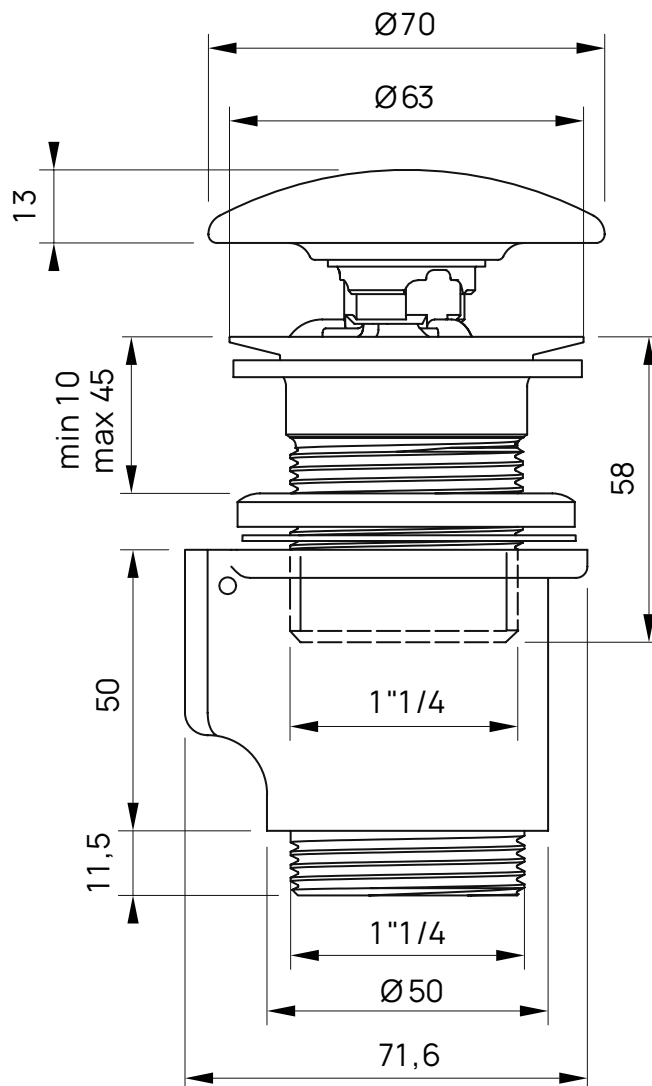

PLTPCE

Waste with automatic integrated overflow with CERAMIC cover (1" 1/4) suitable for basins without overflow

Package dim.

Weight 0,4 kg

Pz. Pallet n° -

IMPORTANT: READ THE ASSEMBLY INSTRUCTIONS CAREFULLY (see next page)

sizes in mm

art. PLTPCE - PLTPCR

PILETTA DA LAVABO DOTATA DI TROPPO PIENO AUTOMATICO INTEGRATO WASTE FOR BASIN WITH INTEGRATED OVERFLOW

1. SCHEDA TECNICA / TECHNICAL SHEET

2. PULIZIA PILETTA / WASTE CLEANING