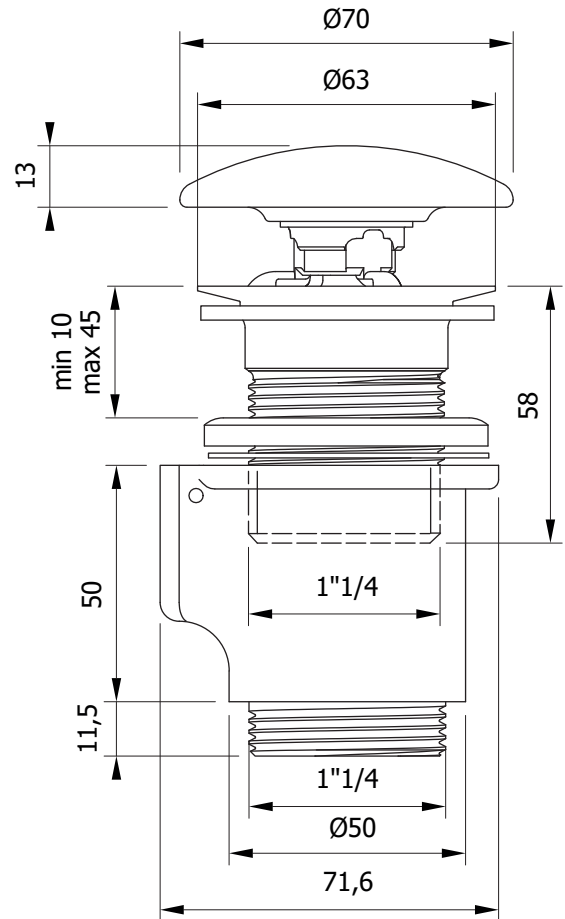

PLTPCE

Waste with automatic integrated overflow with CERAMIC cover (1" 1/4) suitable for basins without overflow

Package dim.

Weight 0,4 kg

Pz. Pallet n° -

IMPORTANT: READ THE ASSEMBLY INSTRUCTIONS CAREFULLY (see next page)

sizes in mm

art. PLTPCE - PLTPCR

PILETTA DA LAVABO DOTATA DI TROPPO PIENO AUTOMATICO INTEGRATO WASTE FOR BASIN WITH INTEGRATED OVERFLOW

1. SCHEDA TECNICA / TECHNICAL SHEET

2. PULIZIA PILETTA / WASTE CLEANING