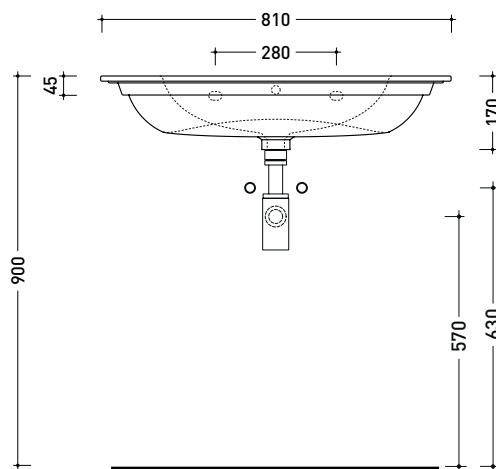

ER82L Euro 82**Wall hung basin cm 82**

• with overflow • arranged for three tap holes

Complements: **Brass towel holder** (ER82P)
Line taps basin: ONE - NOKÉ - SI - FOLD - X1 - STIL - LOOK
Line accessories: TWO - HOOP - FOLD - STIL

Technical accessories:
Chrome siphon (SIFL/CR)
Stop & Go drain (PLSG)
CERAMIC Stop & Go drain (PLCE)
Fixing kit for wall (9002)
Two piece set chrome tap filters (RF026)

Package dim.

Weight 18 kg

Pz. Pallet n° 10

CE UNI EN 14688 - CL20 Dop-No14688

vista zenitale / zenital view

vista frontale / frontal view

sezione longitudinale / section

sizes in mm

Please consider a 2% tolerance on indicated measurements