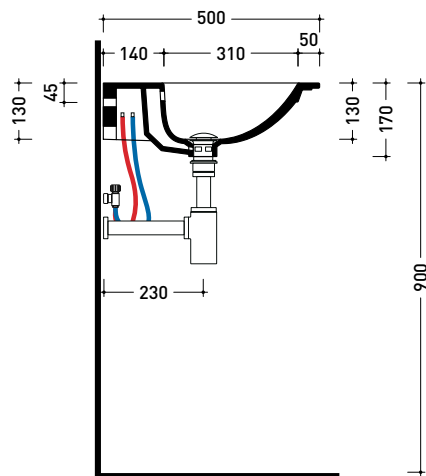

ER82L Euro 82**Wall hung basin cm 82**

• with overflow • arranged for three tap holes

Complements: **Brass towel holder** (ER82P)
Line taps basin: ONE - NOKÉ - SI - FOLD - X1 - STIL - LOOK
Line accessories: TWO - HOOP - FOLD - STIL

Technical accessories:
Chrome siphon (SIFL/CR)
Stop & Go drain (PLSG)
CERAMIC Stop & Go drain (PLCE)
Fixing kit for wall (9002)
Two piece set chrome tap filters (RF026)

Package dim.

Weight 18 kg

Pz. Pallet n° 10

CE UNI EN 14688 - CL20 Dop-No14688

vista zenitale / zenital view

vista frontale / frontal view

sezione longitudinale / section

sizes in mm

Please consider a 2% tolerance on indicated measurements