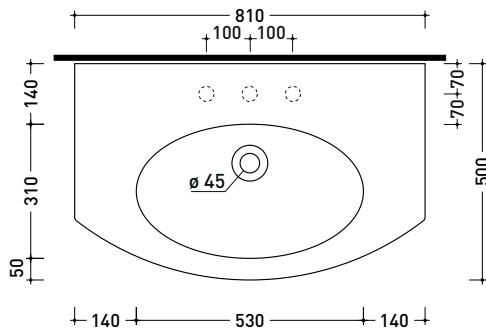

ER82L Euro 82**Wall hung basin cm 82**

• with overflow • arranged for three tap holes

Complements: **Brass towel holder** (ER82P)
Line taps basin: ONE - NOKÉ - SI - FOLD - X1 - STIL - LOOK
Line accessories: TWO - HOOP - FOLD - STIL

Technical accessories:
Chrome siphon (SIFL/CR)
Stop & Go drain (PLSG)
CERAMIC Stop & Go drain (PLCE)
Fixing kit for wall (9002)
Two piece set chrome tap filters (RF026)

Package dim.

Weight 18 kg

Pz. Pallet n° 10

CE UNI EN 14688 - CL20 Dop-No14688

vista zenitale / zenital view

vista frontale / frontal view

sezione longitudinale / section

sizes in mm

Please consider a 2% tolerance on indicated measurements