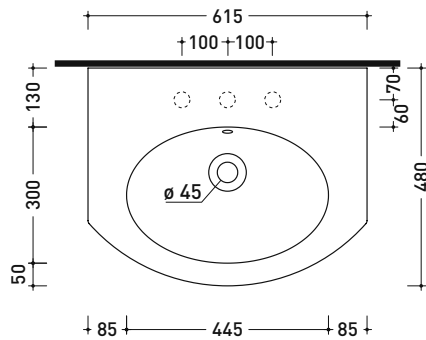

ER62L Euro 62**Wall hung basin cm 62**

• with overflow • arranged for three tap holes

Complements: **Brass towel holder** (ER62P)
Line taps basin: ONE - NOKÉ - SI - FOLD - X1 - STIL - LOOK
Line accessories: TWO - HOOP - FOLD - STIL

Technical accessories:
Chrome siphon (SIFL/CR)
Stop & Go drain (PLSG)
CERAMIC Stop & Go drain (PLCE)
Fixing kit for wall (9002)
Two piece set chrome tap filters (RF026)

Package dim.

Weight 12,5 kg

Pz. Pallet n° 18

CE UNI EN 14688 - CL20 Dop-No14688

vista zenitale / zenital view

vista frontale / frontal view

sezione longitudinale / section

sizes in mm

Please consider a 2% tolerance on indicated measurements