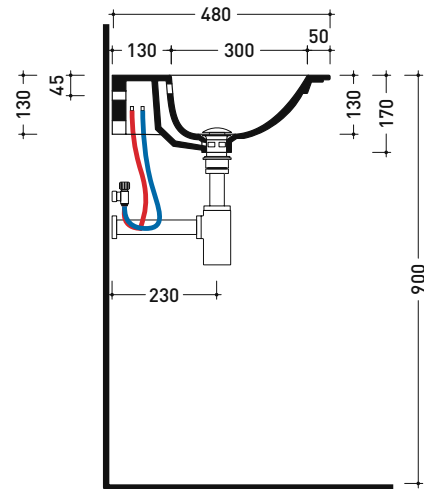

ER62L Euro 62**Wall hung basin cm 62**

• with overflow • arranged for three tap holes

Complements: **Brass towel holder** (ER62P)
Line taps basin: ONE - NOKÉ - SI - FOLD - X1 - STIL - LOOK
Line accessories: TWO - HOOP - FOLD - STIL

Technical accessories:
Chrome siphon (SIFL/CR)
Stop & Go drain (PLSG)
CERAMIC Stop & Go drain (PLCE)
Fixing kit for wall (9002)
Two piece set chrome tap filters (RF026)

Package dim.

Weight 12,5 kg

Pz. Pallet n° 18

CE UNI EN 14688 - CL20 Dop-No14688

vista zenitale / zenital view

vista frontale / frontal view

sezione longitudinale / section

sizes in mm

Please consider a 2% tolerance on indicated measurements