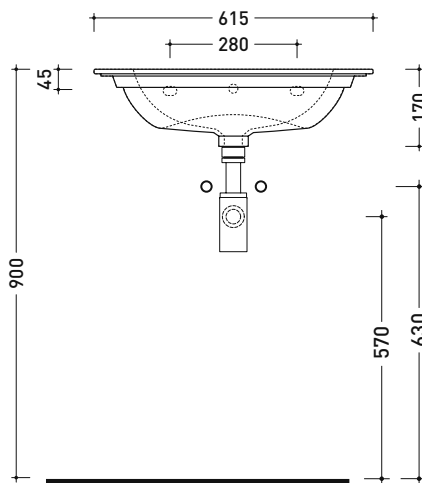

ER62L Euro 62**Wall hung basin cm 62**

• with overflow • arranged for three tap holes

Complements: **Brass towel holder** (ER62P)
Line taps basin: ONE - NOKÉ - SI - FOLD - X1 - STIL - LOOK
Line accessories: TWO - HOOP - FOLD - STIL

Technical accessories:
Chrome siphon (SIFL/CR)
Stop & Go drain (PLSG)
CERAMIC Stop & Go drain (PLCE)
Fixing kit for wall (9002)
Two piece set chrome tap filters (RF026)

Package dim.

Weight 12,5 kg

Pz. Pallet n° 18

CE UNI EN 14688 - CL20 Dop-No14688

vista zenitale / zenital view

vista frontale / frontal view

sezione longitudinale / section

sizes in mm

Please consider a 2% tolerance on indicated measurements