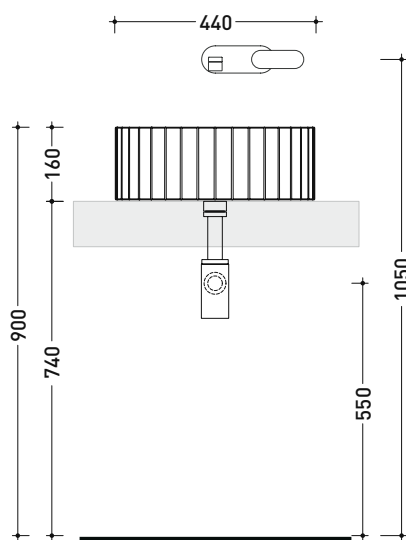

### Countertop basin 44 cm

• without overflow • without tap ledge

Complements: **FILO structure for countertop basin** (FI60SV - FI75SV - FI75SC)  
**CUBIKA wall hung vanity units depth 50 cm**  
**DENVER furniture** (DV103M)  
**Line taps basin: ONE - NOKÉ - SI - FOLD - X1 - STIL**  
**Line accessories: TWO - HOOP - FOLD**

Package dim.

Weight 12 kg

Pz. Pallet n° 30

UNI EN 14688 - CL00

Dop-No14688

vista zenitale / zenital view

foro consigliato  
sul piano Ø140  
suggested hole  
on the top Ø140

vista frontale / frontal view

sezione longitudinale / section

sizes in mm

Please consider a 2% tolerance on indicated measurements