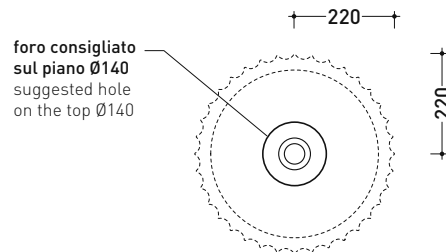

### Countertop basin 44 cm

• without overflow • without tap ledge

Complements: **FILO structure for countertop basin** (FI60SV - FI75SV - FI75SC)  
**CUBIKA wall hung vanity units depth 50 cm**  
**DENVER furniture** (DV103M)  
**Line taps basin: ONE - NOKÉ - SI - FOLD - X1 - STIL**  
**Line accessories: TWO - HOOP - FOLD**

Package dim.

Weight 12 kg

Pz. Pallet n° 30

UNI EN 14688 - CL00

Dop-No14688

vista zenitale / zenital view

foro consigliato  
sul piano Ø140  
suggested hole  
on the top Ø140

vista frontale / frontal view

sezione longitudinale / section

sizes in mm

Please consider a 2% tolerance on indicated measurements