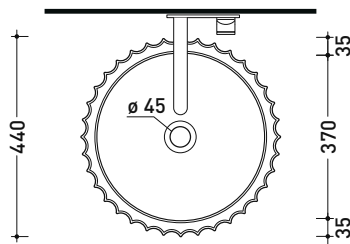

### Countertop basin 44 cm

• without overflow • without tap ledge

Complements: **FILO structure for countertop basin** (FI60SV - FI75SV - FI75SC)  
**CUBIKA wall hung vanity units depth 50 cm**  
**DENVER furniture** (DV103M)  
**Line taps basin: ONE - NOKÉ - SI - FOLD - X1 - STIL**  
**Line accessories: TWO - HOOP - FOLD**

Package dim.

Weight 12 kg

Pz. Pallet n° 30

UNI EN 14688 - CL00

Dop-No14688

vista zenitale / zenital view

foro consigliato  
sul piano Ø140  
suggested hole  
on the top Ø140

vista frontale / frontal view

sezione longitudinale / section

sizes in mm

Please consider a 2% tolerance on indicated measurements