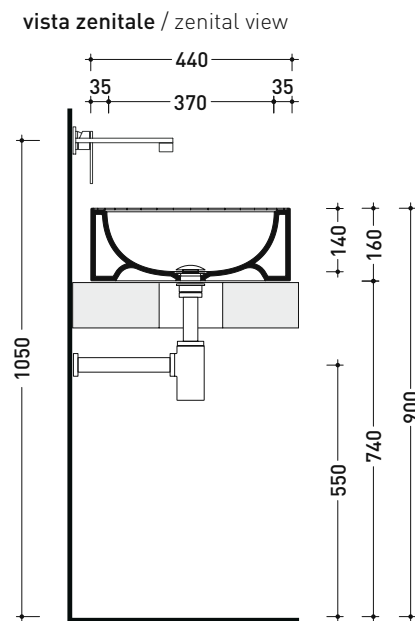

### Countertop basin 44 cm

• without overflow • without tap ledge

Complements: **FILO structure for countertop basin** (FI60SV - FI75SV - FI75SC)  
**CUBIKA wall hung vanity units depth 50 cm**  
**DENVER furniture** (DV103M)  
**Line taps basin: ONE - NOKÉ - SI - FOLD - X1 - STIL**  
**Line accessories: TWO - HOOP - FOLD**

Package dim.

Weight 12 kg

Pz. Pallet n° 30

UNI EN 14688 - CL00

Dop-No14688

vista zenitale / zenital view

foro consigliato  
sul piano Ø140  
suggested hole  
on the top Ø140

vista frontale / frontal view

sezione longitudinale / section

sizes in mm

Please consider a 2% tolerance on indicated measurements