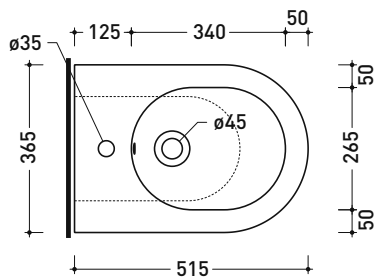

### Back to wall single-hole bidet

• with overflow • without tap hole on demand

Complements: **Niagara panel bidet (TR40)**  
**Line taps bidet: ONE - NOKÉ - SI - FOLD - X1 - STIL**  
**Line accessories: TWO - HOOP - FOLD**

UNI EN 14528 - CL20 Dop-No14528

vista zenitale / zenital view

vista laterale / lateral view

sezione longitudinale / section

misura consigliata per nuovo impianto  
 recommended size for new system

vista retro / back view