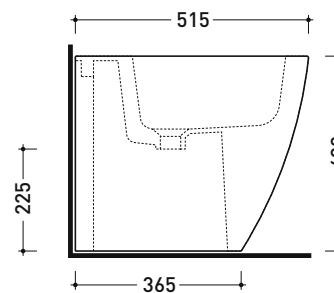

### Back to wall single-hole bidet

• with overflow • without tap hole on demand

Complements: **Niagara panel bidet (TR40)**  
**Line taps bidet: ONE - NOKÉ - SI - FOLD - X1 - STIL**  
**Line accessories: TWO - HOOP - FOLD**

UNI EN 14528 - CL20 Dop-No14528

vista zenitale / zenital view

vista laterale / lateral view

sezione longitudinale / section

misura consigliata per nuovo impianto  
 recommended size for new system

vista retro / back view