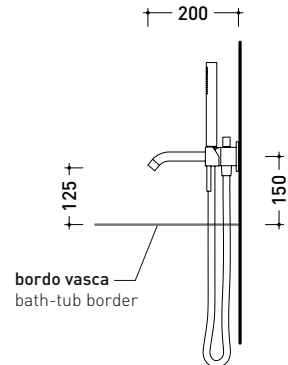

ATTENTION:
the concealed mixer
is not included

sizes in mm

LQ2084

Shower head with wall-mounted shower arm (shower head ø 25 cm)

Package dim.

Weight **1,8 kg**

Pz. Pallet n° -

vista zenitale / zenital view

vista frontale / frontal view

vista laterale / lateral view

sizes in mm

LQ2550

Shower set: concealed single-lever mixer, inverter, wall-mounted shower head and handshower (completed by support and PVC hose / built-in part INCLUDED)

vista frontale / frontal view

vista laterale / lateral view

sizes in mm

art. **LQ2580**

sizes in mm

LQ2570

Bathtub set: concealed single-lever mixer, inverter, spout and handshower (completed by support and PVC hose / built-in part INCLUDED)

Package dim.

Weight **4 kg**

Pz. Pallet n° -

vista zenitale / zenital view

vista frontale / frontal view

vista laterale / lateral view

sizes in mm