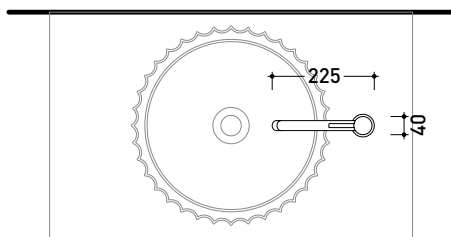

LQ3055

High single-lever basin mixer H 33 cm

(stop&go drain NOT INCLUDED)

Complements: stop&go drain with ceramic cover (PLCE)
waste with automatic integrated overflow system
and ceramic cover (PLTPCE)

Package dim.

Weight 1.7 kg

Pz. Pallet n° -

vista zenitale / zenital view

vista frontale / frontal view

vista laterale / lateral view

sizes in mm

LQ3050

Single-lever basin mixer

vista frontale / frontal view

vista laterale / lateral view

sizes in mm

LQ2560

Concealed single-lever shower mixer (built-in part INCLUDED)

Package dim.

Weight 0,7 kg

Pz. Pallet n° -

ATTENTION:
the concealed mixer
is not included

sizes in mm

LQ2084

Shower head with wall-mounted shower arm (shower head ø 25 cm)

Package dim.

Weight **1,8 kg**

Pz. Pallet n° -

vista zenitale / zenital view