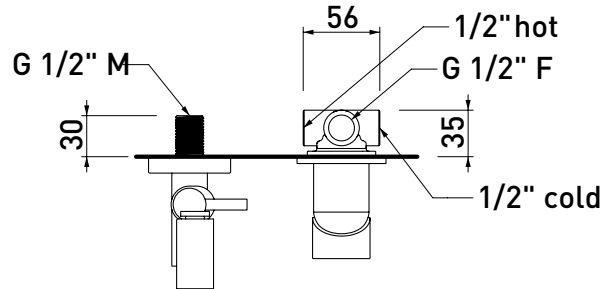

vista zenitale / zenital view

vista frontale / frontal view

vista laterale / lateral view

sizes in mm

art. **LQ2560**

sizes in mm

LQ3500

Water jet with flow regulation (completed by support/water outlet and flexible hose in matching colour) • CONCEALED MIXER NOT INCLUDED

Package dim.

Weight **0,8 kg**

Pz. Pallet n° -

vista zenitale / zenital view

vista frontale / frontal view

vista laterale / lateral view

sizes in mm

art. **LQ3500**

ATTENTION:
the concealed mixer
is not included

sizes in mm

LQ2084

Shower head with wall-mounted shower arm (shower head ø 25 cm)

Package dim.

Weight **1,8 kg**

Pz. Pallet n° -

vista zenitale / zenital view

vista frontale / frontal view

vista laterale / lateral view

sizes in mm

LQ2550

Shower set: concealed single-lever mixer, inverter, wall-mounted shower head and handshower (completed by support and PVC hose / built-in part INCLUDED)