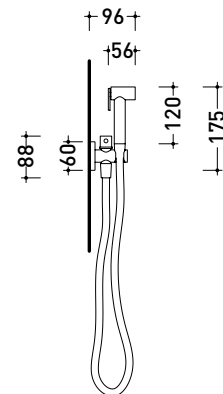

vista zenitale / zenital view

vista frontale / frontal view

vista laterale / lateral view

sizes in mm

art. **LQ2560**

sizes in mm

LQ3500

Water jet with flow regulation (completed by support/water outlet and flexible hose in matching colour) • CONCEALED MIXER NOT INCLUDED

Package dim.

Weight **0,8 kg**

Pz. Pallet n° -

vista zenitale / zenital view

vista frontale / frontal view

vista laterale / lateral view

sizes in mm

art. **LQ3500**

ATTENTION:
the concealed mixer
is not included

sizes in mm

LQ2084

Shower head with wall-mounted shower arm (shower head ø 25 cm)

Package dim.

Weight **1,8 kg**

Pz. Pallet n° -

vista zenitale / zenital view

vista frontale / frontal view

vista laterale / lateral view

sizes in mm

LQ2550

Shower set: concealed single-lever mixer, inverter, wall-mounted shower head and handshower (completed by support and PVC hose / built-in part INCLUDED)