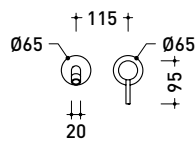

Package dim.

Weight **11,2 kg**

Pz. Pallet n° -

vista zenitale / zenital view

vista frontale / frontal view

vista laterale / lateral view

sizes in mm

art. LQ3052

Package dim.

Weight **1,7 kg**

Pz. Pallet n° -

vista zenitale / zenital view

vista frontale / frontal view

vista laterale / lateral view

sizes in mm

art. **LQ3059**

ATTENTION:
the concealed mixer
is not included

sizes in mm

LQ2084

Shower head with wall-mounted shower arm (shower head ø 25 cm)

Package dim.

Weight **1,8 kg**

Pz. Pallet n° -

vista zenitale / zenital view

vista frontale / frontal view

vista laterale / lateral view

sizes in mm

art. **LQ2580**

sizes in mm

LQ2570

Bathtub set: concealed single-lever mixer, inverter, spout and handshower (completed by support and PVC hose / built-in part INCLUDED)