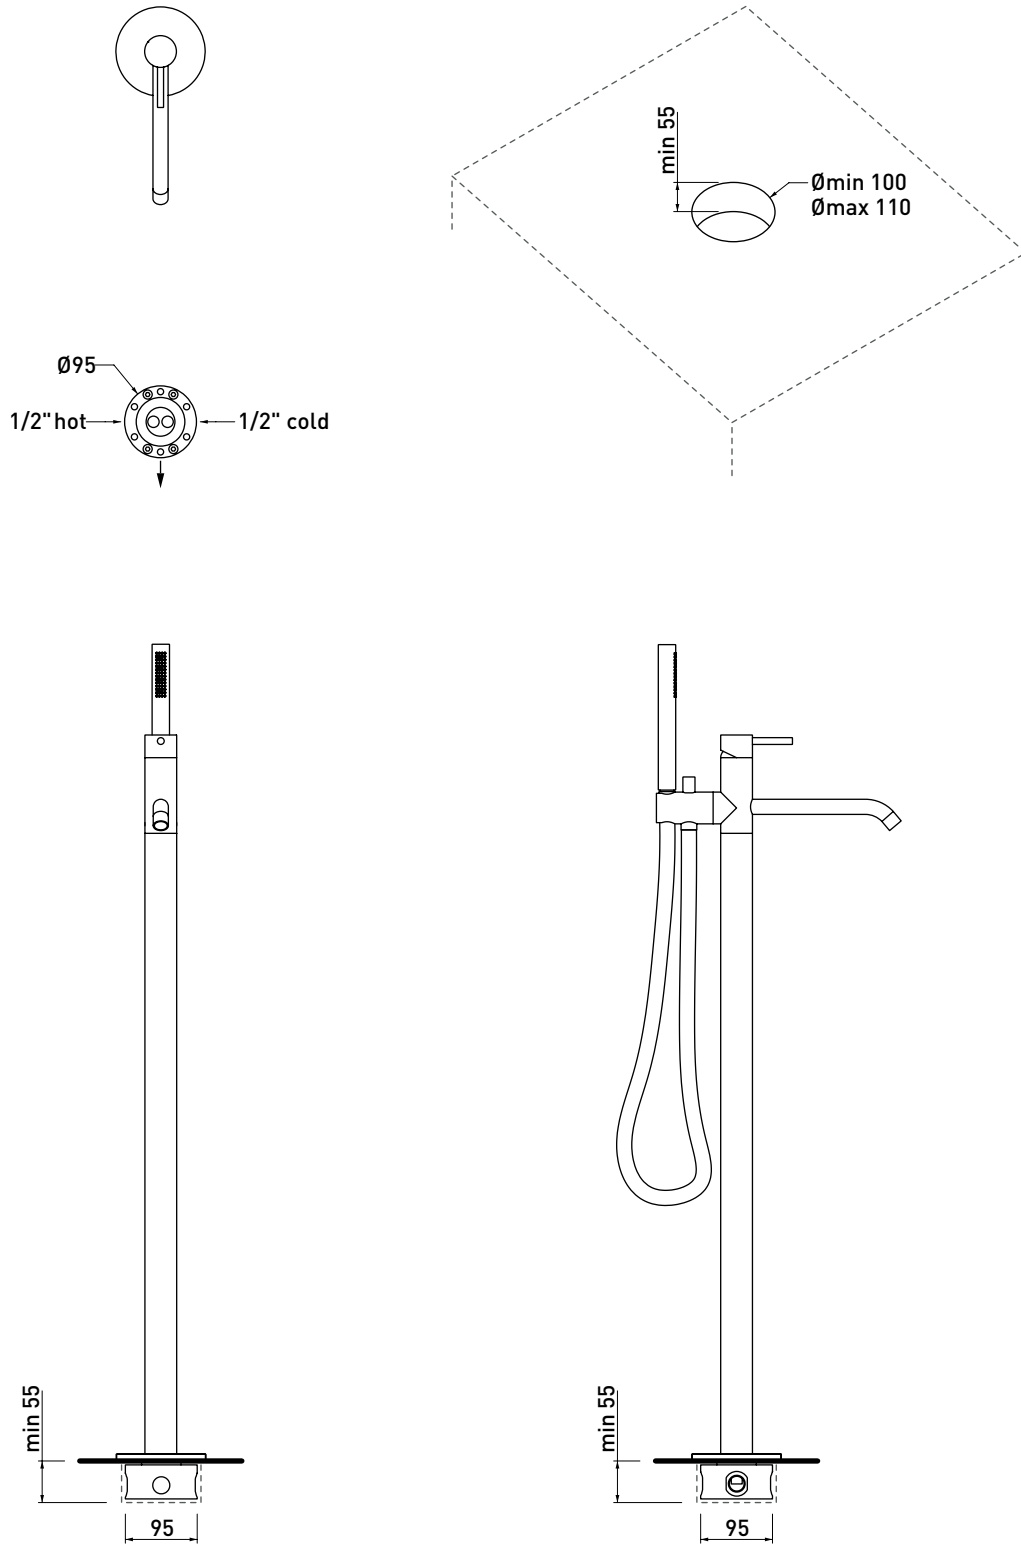

ATTENTION:
the concealed mixer
is not included

sizes in mm

LQ2084

Shower head with wall-mounted shower arm (shower head ø 25 cm)

Package dim.

Weight **1,8 kg**

Pz. Pallet n° -

vista zenitale / zenital view

LQ2580

Freestanding single-lever bathtub mixer (completed by inverter, handshower with support and PVC hose / built-in part INCLUDED)

Package dim.

Weight **12 kg**

Pz. Pallet n° -

vista zenitale / zenital view

vista frontale / frontal view

vista laterale / lateral view

sizes in mm

art. **LQ2580**

sizes in mm

LQ2570

Bathtub set: concealed single-lever mixer, inverter, spout and handshower (completed by support and PVC hose / built-in part INCLUDED)

Package dim.

Weight **4 kg**

Pz. Pallet n° -

vista zenitale / zenital view

vista frontale / frontal view

vista laterale / lateral view

sizes in mm