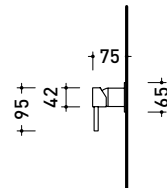

Package dim.

Weight **1,7 kg**

Pz. Pallet n° -

vista zenitale / zenital view

vista frontale / frontal view

vista laterale / lateral view

sizes in mm

art. **LQ3059**

vista frontale / frontal view

vista laterale / lateral view

sizes in mm

LQ2560

Concealed single-lever shower mixer (built-in part INCLUDED)

Package dim.

Weight 0,7 kg

Pz. Pallet n° -

vista zenitale / zenital view

vista frontale / frontal view

vista laterale / lateral view

sizes in mm

art. **LQ2560**

sizes in mm

LQ3500

Water jet with flow regulation (completed by support/water outlet and flexible hose in matching colour) • CONCEALED MIXER NOT INCLUDED

ATTENTION:
the concealed mixer
is not included

sizes in mm

LQ2084

Shower head with wall-mounted shower arm (shower head ø 25 cm)

Package dim.

Weight **1,8 kg**

Pz. Pallet n° -

vista zenitale / zenital view