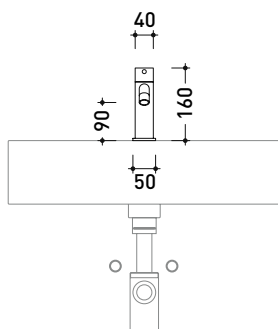

vista frontale / frontal view