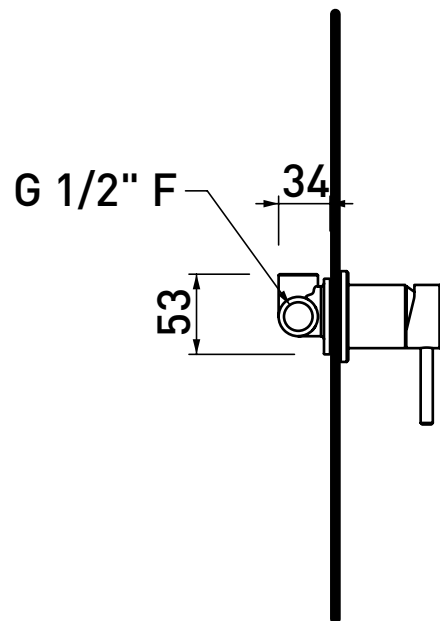

vista frontale / frontal view

vista laterale / lateral view

sizes in mm

LQ2560

Concealed single-lever shower mixer (built-in part INCLUDED)

Package dim.

Weight 0,7 kg

Pz. Pallet n° -

vista zenitale / zenital view

vista frontale / frontal view

vista laterale / lateral view

sizes in mm

art. **LQ2560**

sizes in mm

LQ3500

Water jet with flow regulation (completed by support/water outlet and flexible hose in matching colour) • CONCEALED MIXER NOT INCLUDED

Package dim.

Weight **0,8 kg**

Pz. Pallet n° -

vista zenitale / zenital view

vista frontale / frontal view

vista laterale / lateral view

sizes in mm

art. **LQ3500**

ATTENTION:
the concealed mixer
is not included

sizes in mm

LQ2084

Shower head with wall-mounted shower arm (shower head ø 25 cm)

Package dim.

Weight **1,8 kg**

Pz. Pallet n° -

vista zenitale / zenital view