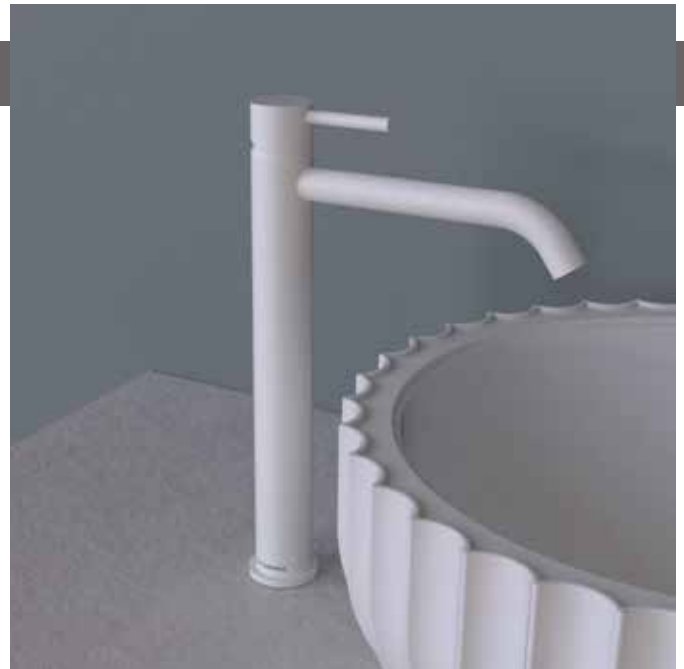

LQ3055

High single-lever basin mixer H 33 cm

(stop&go drain NOT INCLUDED)

Complements: stop&go drain with ceramic cover (PLCE)
waste with automatic integrated overflow system
and ceramic cover (PLTPCE)

Package dim.

Weight 1.7 kg

Pz. Pallet n° -

vista zenitale / zenital view

vista frontale / frontal view

vista laterale / lateral view

sizes in mm

LQ3050

Single-lever basin mixer

vista frontale / frontal view

vista laterale / lateral view

sizes in mm

LQ3052

Freestanding single-lever basin mixer

(stop&go drain NOT INCLUDE / built-in part INCLUDED)

Complements: stop&go drain with ceramic cover (PLCE)
waste with automatic integrated overflow system and ceramic cover (PLTPCE)

vista frontale / frontal view

vista laterale / lateral view

sizes in mm

LQ2550

Shower set: concealed single-lever mixer, inverter, wall-mounted shower head and handshower (completed by support and PVC hose / built-in part INCLUDED)