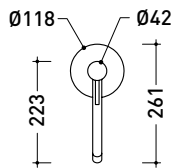

Package dim.

Weight **11,2 kg**

Pz. Pallet n° -

vista zenitale / zenital view

vista frontale / frontal view

vista laterale / lateral view

sizes in mm

art. LQ3052

Package dim.

Weight **1,7 kg**

Pz. Pallet n° -

vista zenitale / zenital view

vista frontale / frontal view

vista laterale / lateral view

sizes in mm

art. **LQ3059**

ATTENTION:
the concealed mixer
is not included

sizes in mm

LQ2084

Shower head with wall-mounted shower arm (shower head ø 25 cm)

Package dim.

Weight **1,8 kg**

Pz. Pallet n° -

vista zenitale / zenital view

vista frontale / frontal view

vista laterale / lateral view

sizes in mm

art. **LQ2580**

sizes in mm

LQ2570

Bathtub set: concealed single-lever mixer, inverter, spout and handshower (completed by support and PVC hose / built-in part INCLUDED)