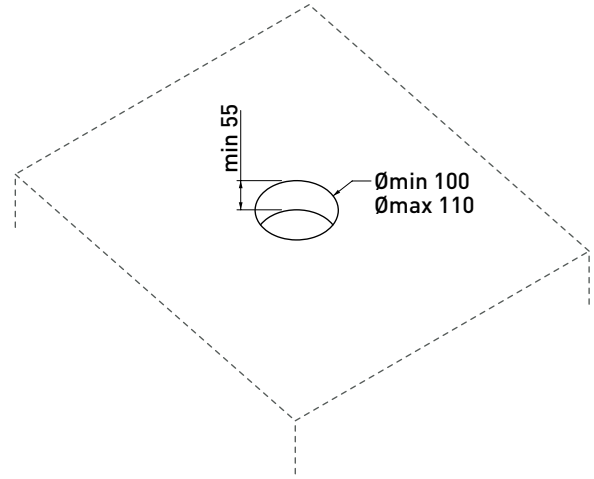

vista frontale / frontal view

vista laterale / lateral view

sizes in mm

LQ3052

Freestanding single-lever basin mixer

(stop&go drain NOT INCLUDE / built-in part INCLUDED)

Complements: stop&go drain with ceramic cover (PLCE)
waste with automatic integrated overflow system and ceramic cover (PLTPCE)

Package dim.

Weight **11,2 kg**

Pz. Pallet n° -

vista zenitale / zenital view

vista frontale / frontal view

vista laterale / lateral view

sizes in mm

art. LQ3052

sizes in mm

LQ3059

Concealed single-lever basin mixer

(stop&go drain NOT INCLUDED / built-in part INCLUDED)

Complements: **stop&go drain with ceramic cover (PLCE)**
waste with automatic integrated overflow system and ceramic cover (PLTPCE)

ATTENTION:
the concealed mixer
is not included

sizes in mm

LQ2084

Shower head with wall-mounted shower arm (shower head ø 25 cm)

Package dim.

Weight **1,8 kg**

Pz. Pallet n° -

vista zenitale / zenital view