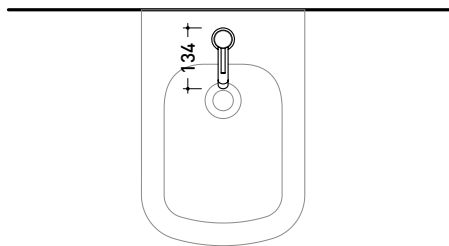

Package dim.

Weight **1,7 kg**

Pz. Pallet n° -

vista zenitale / zenital view

vista frontale / frontal view

vista laterale / lateral view

sizes in mm

art. **LQ3059**

sizes in mm

LQ4070

Single-lever bidet mixer (stop&go drain NOT INCLUDED)

Complements: stainless steel stop&go drain (STPLXACC)

Package dim.

Weight 1,3 kg

Pz. Pallet n° -

vista zenitale / zenital view

vista frontale / frontal view

vista laterale / lateral view

sizes in mm

LQ2560

Concealed single-lever shower mixer (built-in part INCLUDED)

Package dim.

Weight 0,7 kg

Pz. Pallet n° -

ATTENTION:
the concealed mixer
is not included

sizes in mm

LQ2084

Shower head with wall-mounted shower arm (shower head ø 25 cm)

Package dim.

Weight **1,8 kg**

Pz. Pallet n° -

vista zenitale / zenital view