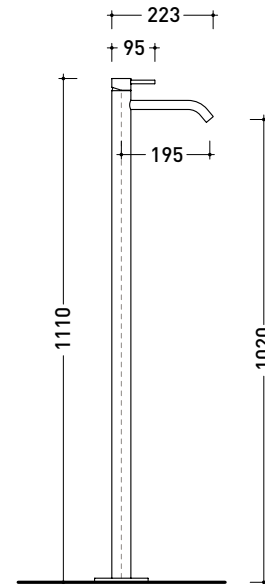

Package dim.

Weight **11,2 kg**

Pz. Pallet n° -

vista zenitale / zenital view

vista frontale / frontal view

vista laterale / lateral view

sizes in mm

art. LQ3052

Package dim.

Weight **1,7 kg**

Pz. Pallet n° -

vista zenitale / zenital view

vista frontale / frontal view

vista laterale / lateral view

sizes in mm

art. **LQ3059**

vista frontale / frontal view

vista laterale / lateral view

sizes in mm

LQ2560

Concealed single-lever shower mixer (built-in part INCLUDED)

Package dim.

Weight 0,7 kg

Pz. Pallet n° -

ATTENTION:
the concealed mixer
is not included

sizes in mm

LQ2084

Shower head with wall-mounted shower arm (shower head ø 25 cm)

Package dim.

Weight **1,8 kg**

Pz. Pallet n° -

vista zenitale / zenital view