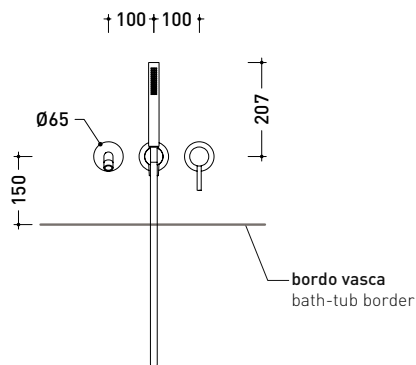

ATTENTION:
the concealed mixer
is not included

sizes in mm

LQ2084

Shower head with wall-mounted shower arm (shower head ø 25 cm)

Package dim.

Weight **1,8 kg**

Pz. Pallet n° -

vista zenitale / zenital view

LQ2580

Freestanding single-lever bathtub mixer (completed by inverter, handshower with support and PVC hose / built-in part INCLUDED)

Package dim.

Weight **12 kg**

Pz. Pallet n° -

vista zenitale / zenital view

vista frontale / frontal view

vista laterale / lateral view

sizes in mm

art. **LQ2580**

sizes in mm

LQ2570

Bathtub set: concealed single-lever mixer, inverter, spout and handshower (completed by support and PVC hose / built-in part INCLUDED)

Package dim.

Weight **4 kg**

Pz. Pallet n° -

vista zenitale / zenital view

vista frontale / frontal view

vista laterale / lateral view

sizes in mm