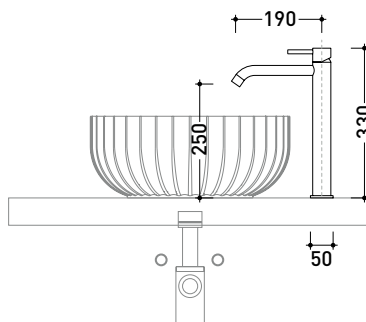

LQ3055

High single-lever basin mixer H 33 cm

(stop&go drain NOT INCLUDED)

Complements: stop&go drain with ceramic cover (PLCE)
waste with automatic integrated overflow system
and ceramic cover (PLTPCE)

Package dim.

Weight 1.7 kg

Pz. Pallet n° -

vista zenitale / zenital view

vista frontale / frontal view

vista laterale / lateral view

sizes in mm

LQ3050

Single-lever basin mixer

vista frontale / frontal view

vista laterale / lateral view

sizes in mm

LQ2560

Concealed single-lever shower mixer (built-in part INCLUDED)

Package dim.

Weight 0,7 kg

Pz. Pallet n° -

ATTENTION:
the concealed mixer
is not included

sizes in mm

LQ2084

Shower head with wall-mounted shower arm (shower head ø 25 cm)

Package dim.

Weight **1,8 kg**

Pz. Pallet n° -

vista zenitale / zenital view