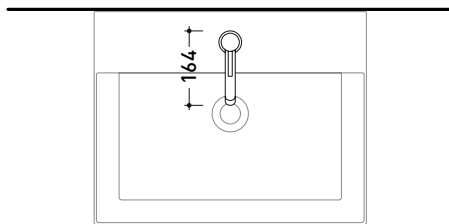

LQ3055

High single-lever basin mixer H 33 cm

(stop&go drain NOT INCLUDED)

Complements: stop&go drain with ceramic cover (PLCE)
waste with automatic integrated overflow system
and ceramic cover (PLTPCE)

Package dim.

Weight 1.7 kg

Pz. Pallet n° -

vista zenitale / zenital view

vista frontale / frontal view

vista laterale / lateral view

sizes in mm

LQ3050

Single-lever basin mixer

(stop&go drain NOT INCLUDED)

Complements: stop&go drain with ceramic cover (PLCE)
waste with automatic integrated overflow system
and ceramic cover (PLTPCE)

Package dim.

Weight **1,4 kg**

Pz. Pallet n° -

vista zenitale / zenital view

ATTENTION:
the concealed mixer
is not included

sizes in mm

LQ2084

Shower head with wall-mounted shower arm (shower head ø 25 cm)

Package dim.

Weight **1,8 kg**

Pz. Pallet n° -

vista zenitale / zenital view