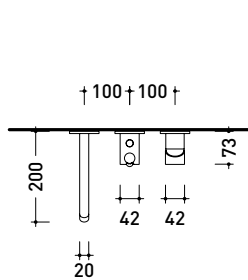

ATTENTION:
the concealed mixer
is not included

sizes in mm

LQ2084

Shower head with wall-mounted shower arm (shower head ø 25 cm)

Package dim.

Weight **1,8 kg**

Pz. Pallet n° -

vista zenitale / zenital view

Package dim.

Weight **6,6 kg**

Pz. Pallet n° -

vista frontale / frontal view

vista laterale / lateral view

sizes in mm

art. LQ2550

sizes in mm

vista frontale / frontal view

vista laterale / lateral view

sizes in mm

art. **LQ2580**

sizes in mm

LQ2570

Bathtub set: concealed single-lever mixer, inverter, spout and handshower (completed by support and PVC hose / built-in part INCLUDED)

Package dim.

Weight **4 kg**

Pz. Pallet n° -

vista zenitale / zenital view

vista frontale / frontal view

vista laterale / lateral view

sizes in mm