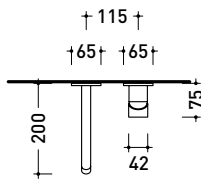

Package dim.

Weight **11,2 kg**

Pz. Pallet n° -

vista zenitale / zenital view

vista frontale / frontal view

vista laterale / lateral view

sizes in mm

art. LQ3052

Package dim.

Weight **1,7 kg**

Pz. Pallet n° -

vista zenitale / zenital view

vista frontale / frontal view

vista laterale / lateral view

sizes in mm

art. **LQ3059**

ATTENTION:
the concealed mixer
is not included

sizes in mm

LQ2084

Shower head with wall-mounted shower arm (shower head ø 25 cm)

Package dim.

Weight **1,8 kg**

Pz. Pallet n° -

vista zenitale / zenital view

Package dim.

Weight **4 kg**

Pz. Pallet n° -

vista zenitale / zenital view

vista frontale / frontal view

vista laterale / lateral view

sizes in mm