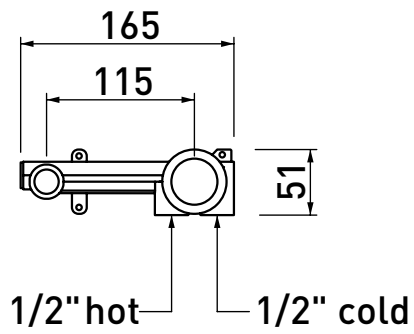

Package dim.

Weight **11,2 kg**

Pz. Pallet n° -

vista zenitale / zenital view

vista frontale / frontal view

vista laterale / lateral view

sizes in mm

art. LQ3052

Package dim.

Weight **1,7 kg**

Pz. Pallet n° -

vista zenitale / zenital view

vista frontale / frontal view

vista laterale / lateral view

sizes in mm

art. **LQ3059**

sizes in mm

LQ4070

Single-lever bidet mixer (stop&go drain NOT INCLUDED)

Complements: stainless steel stop&go drain (STPLXACC)

Package dim.

Weight 1,3 kg

Pz. Pallet n° -

vista zenitale / zenital view

ATTENTION:
the concealed mixer
is not included

sizes in mm

LQ2084

Shower head with wall-mounted shower arm (shower head ø 25 cm)

Package dim.

Weight **1,8 kg**

Pz. Pallet n° -

vista zenitale / zenital view