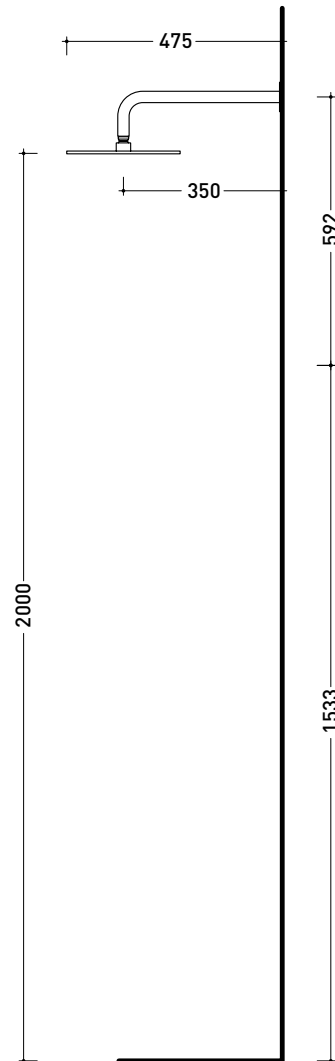

ATTENTION:
the concealed mixer
is not included

sizes in mm

LQ2084

Shower head with wall-mounted shower arm (shower head ø 25 cm)

Package dim.

Weight **1,8 kg**

Pz. Pallet n° -

vista zenitale / zenital view

vista frontale / frontal view

vista laterale / lateral view

sizes in mm

LQ2550

Shower set: concealed single-lever mixer, inverter, wall-mounted shower head and handshower (completed by support and PVC hose / built-in part INCLUDED)

Package dim.

Weight **6,6 kg**

Pz. Pallet n° -

vista frontale / frontal view

vista laterale / lateral view

sizes in mm

art. LQ2550

sizes in mm

Package dim.

Weight **4 kg**

Pz. Pallet n° -

vista zenitale / zenital view

vista frontale / frontal view

vista laterale / lateral view

sizes in mm