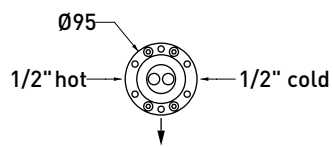

Package dim.

Weight **11,2 kg**

Pz. Pallet n° -

vista zenitale / zenital view

vista frontale / frontal view

vista laterale / lateral view

sizes in mm

art. LQ3052

ATTENTION:
the concealed mixer
is not included

sizes in mm

LQ2084

Shower head with wall-mounted shower arm (shower head ø 25 cm)

Package dim.

Weight **1,8 kg**

Pz. Pallet n° -

vista zenitale / zenital view