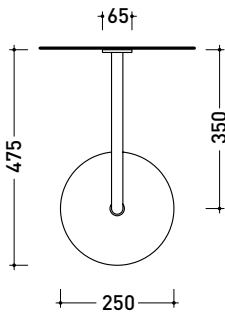

Package dim.

Weight **0,8 kg**

Pz. Pallet n° -

vista zenitale / zenital view

vista frontale / frontal view

vista laterale / lateral view

sizes in mm

art. **LQ3500**

ATTENTION:
the concealed mixer
is not included

sizes in mm

LQ2084

Shower head with wall-mounted shower arm (shower head ø 25 cm)

Package dim.

Weight **1,8 kg**

Pz. Pallet n° -

vista zenitale / zenital view

vista frontale / frontal view

vista laterale / lateral view

sizes in mm

LQ2550

Shower set: concealed single-lever mixer, inverter, wall-mounted shower head and handshower (completed by support and PVC hose / built-in part INCLUDED)

Package dim.

Weight **6,6 kg**

Pz. Pallet n° -

vista frontale / frontal view

vista laterale / lateral view

sizes in mm

art. LQ2550

sizes in mm