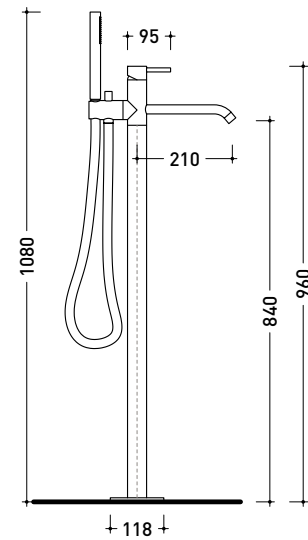

ATTENTION:
the concealed mixer
is not included

sizes in mm

LQ2084

Shower head with wall-mounted shower arm (shower head ø 25 cm)

Package dim.

Weight **1,8 kg**

Pz. Pallet n° -

vista zenitale / zenital view

LQ2580

Freestanding single-lever bathtub mixer (completed by inverter, handshower with support and PVC hose / built-in part INCLUDED)

Package dim.

Weight **12 kg**

Pz. Pallet n° -

vista zenitale / zenital view

vista frontale / frontal view

vista laterale / lateral view

sizes in mm

art. **LQ2580**

sizes in mm

LQ2570

Bathtub set: concealed single-lever mixer, inverter, spout and handshower (completed by support and PVC hose / built-in part INCLUDED)

Package dim.

Weight **4 kg**

Pz. Pallet n° -

vista zenitale / zenital view

vista frontale / frontal view

vista laterale / lateral view

sizes in mm