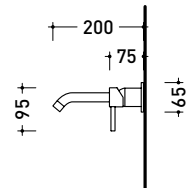

Package dim.

Weight **11,2 kg**

Pz. Pallet n° -

vista zenitale / zenital view

vista frontale / frontal view

vista laterale / lateral view

sizes in mm

art. LQ3052

Package dim.

Weight **1,7 kg**

Pz. Pallet n° -

vista zenitale / zenital view

vista frontale / frontal view

vista laterale / lateral view

sizes in mm

art. **LQ3059**

sizes in mm

LQ4070

Single-lever bidet mixer (stop&go drain NOT INCLUDED)

Complements: stainless steel stop&go drain (STPLXACC)

Package dim.

Weight 1,3 kg

Pz. Pallet n° -

vista zenitale / zenital view

ATTENTION:
the concealed mixer
is not included

sizes in mm

LQ2084

Shower head with wall-mounted shower arm (shower head ø 25 cm)

Package dim.

Weight **1,8 kg**

Pz. Pallet n° -

vista zenitale / zenital view