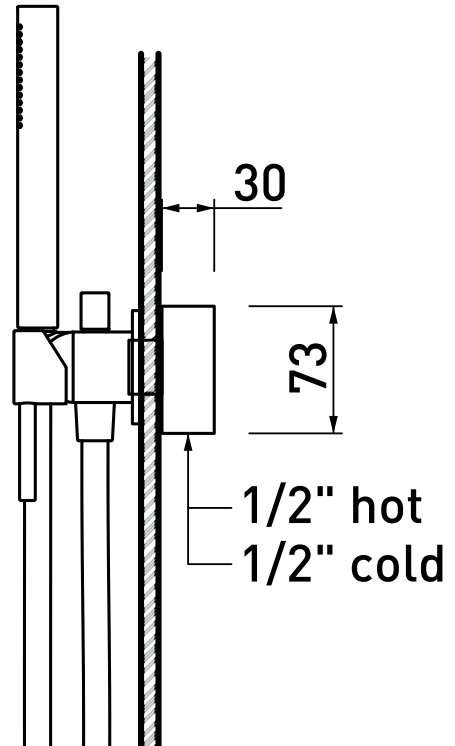

ATTENTION:
the concealed mixer
is not included

sizes in mm

LQ2084

Shower head with wall-mounted shower arm (shower head ø 25 cm)

Package dim.

Weight **1,8 kg**

Pz. Pallet n° -

vista zenitale / zenital view

vista frontale / frontal view

vista laterale / lateral view

sizes in mm

LQ2550

Shower set: concealed single-lever mixer, inverter, wall-mounted shower head and handshower (completed by support and PVC hose / built-in part INCLUDED)

Package dim.

Weight **6,6 kg**

Pz. Pallet n° -

vista frontale / frontal view

vista laterale / lateral view

sizes in mm

art. LQ2550

sizes in mm

vista frontale / frontal view

vista laterale / lateral view

sizes in mm

art. **LQ2580**

sizes in mm

LQ2570

Bathtub set: concealed single-lever mixer, inverter, spout and handshower (completed by support and PVC hose / built-in part INCLUDED)