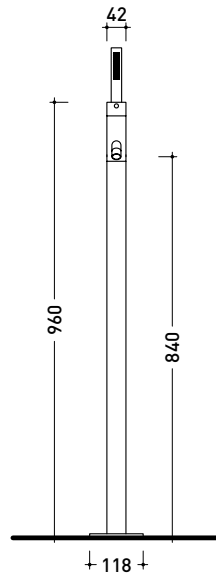

ATTENTION:
the concealed mixer
is not included

sizes in mm

LQ2084

Shower head with wall-mounted shower arm (shower head ø 25 cm)

Package dim.

Weight **1,8 kg**

Pz. Pallet n° -

vista zenitale / zenital view

LQ2580

Freestanding single-lever bathtub mixer (completed by inverter, handshower with support and PVC hose / built-in part INCLUDED)

Package dim.

Weight **12 kg**

Pz. Pallet n° -

vista zenitale / zenital view

vista frontale / frontal view

vista laterale / lateral view

sizes in mm

art. **LQ2580**

sizes in mm

LQ2570

Bathtub set: concealed single-lever mixer, inverter, spout and handshower (completed by support and PVC hose / built-in part INCLUDED)

Package dim.

Weight **4 kg**

Pz. Pallet n° -

vista zenitale / zenital view

vista frontale / frontal view

vista laterale / lateral view

sizes in mm