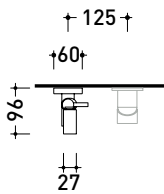

vista frontale / frontal view

vista laterale / lateral view

sizes in mm

LQ2560

Concealed single-lever shower mixer (built-in part INCLUDED)

Package dim.

Weight 0,7 kg

Pz. Pallet n° -

vista zenitale / zenital view

vista frontale / frontal view

vista laterale / lateral view

sizes in mm

art. **LQ2560**

sizes in mm

LQ3500

Water jet with flow regulation (completed by support/water outlet and flexible hose in matching colour) • CONCEALED MIXER NOT INCLUDED

Package dim.

Weight **0,8 kg**

Pz. Pallet n° -

vista zenitale / zenital view

vista frontale / frontal view

vista laterale / lateral view

sizes in mm

art. **LQ3500**

ATTENTION:
the concealed mixer
is not included

sizes in mm

LQ2084

Shower head with wall-mounted shower arm (shower head ø 25 cm)

Package dim.

Weight **1,8 kg**

Pz. Pallet n° -

vista zenitale / zenital view