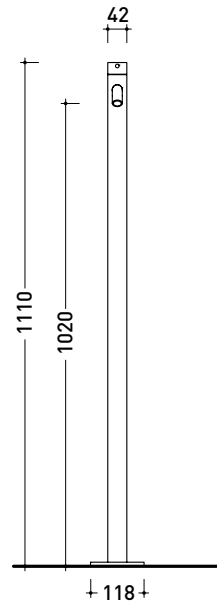

Weight 1.7 kg

Pz. Pallet n° -

vista zenitale / zenital view

vista frontale / frontal view

vista laterale / lateral view

sizes in mm

LQ3050

Single-lever basin mixer

Package dim.

Weight **11,2 kg**

Pz. Pallet n° -

vista zenitale / zenital view

vista frontale / frontal view

vista laterale / lateral view

sizes in mm

art. LQ3052

Package dim.

Weight **1,7 kg**

Pz. Pallet n° -

vista zenitale / zenital view

vista frontale / frontal view

vista laterale / lateral view

sizes in mm

art. **LQ3059**

ATTENTION:
the concealed mixer
is not included

sizes in mm

LQ2084

Shower head with wall-mounted shower arm (shower head ø 25 cm)

Package dim.

Weight **1,8 kg**

Pz. Pallet n° -

vista zenitale / zenital view