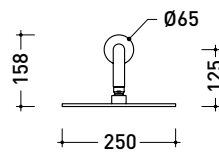

vista zenitale / zenital view

vista frontale / frontal view

vista laterale / lateral view

sizes in mm

art. **LQ2560**

sizes in mm

LQ3500

Water jet with flow regulation (completed by support/water outlet and flexible hose in matching colour) • CONCEALED MIXER NOT INCLUDED

Package dim.

Weight **0,8 kg**

Pz. Pallet n° -

vista zenitale / zenital view

vista frontale / frontal view

vista laterale / lateral view

sizes in mm

art. **LQ3500**

ATTENTION:
the concealed mixer
is not included

sizes in mm

LQ2084

Shower head with wall-mounted shower arm (shower head ø 25 cm)

Package dim.

Weight **1,8 kg**

Pz. Pallet n° -

vista zenitale / zenital view

vista frontale / frontal view

vista laterale / lateral view

sizes in mm

LQ2550

Shower set: concealed single-lever mixer, inverter, wall-mounted shower head and handshower (completed by support and PVC hose / built-in part INCLUDED)