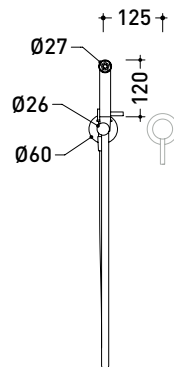

vista frontale / frontal view

vista laterale / lateral view

sizes in mm

LQ2560

Concealed single-lever shower mixer (built-in part INCLUDED)

Package dim.

Weight 0,7 kg

Pz. Pallet n° -

vista zenitale / zenital view

vista frontale / frontal view

vista laterale / lateral view

sizes in mm

art. **LQ2560**

sizes in mm

LQ3500

Water jet with flow regulation (completed by support/water outlet and flexible hose in matching colour) • CONCEALED MIXER NOT INCLUDED

Package dim.

Weight **0,8 kg**

Pz. Pallet n° -

vista zenitale / zenital view

vista frontale / frontal view

vista laterale / lateral view

sizes in mm

art. **LQ3500**

ATTENTION:
the concealed mixer
is not included

sizes in mm

LQ2084

Shower head with wall-mounted shower arm (shower head ø 25 cm)

Package dim.

Weight **1,8 kg**

Pz. Pallet n° -

vista zenitale / zenital view