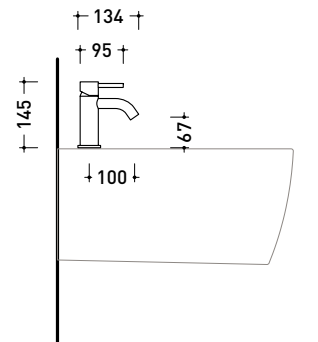

Package dim.

Weight **1,7 kg**

Pz. Pallet n° -

vista zenitale / zenital view

vista frontale / frontal view

vista laterale / lateral view

sizes in mm

art. **LQ3059**

sizes in mm

LQ4070

Single-lever bidet mixer (stop&go drain NOT INCLUDED)

Complements: stainless steel stop&go drain (STPLXACC)

Package dim.

Weight 1,3 kg

Pz. Pallet n° -

vista zenitale / zenital view

vista frontale / frontal view

vista laterale / lateral view

sizes in mm

LQ2560

Concealed single-lever shower mixer (built-in part INCLUDED)

Package dim.

Weight 0,7 kg

Pz. Pallet n° -

ATTENTION:
the concealed mixer
is not included

sizes in mm

LQ2084

Shower head with wall-mounted shower arm (shower head ø 25 cm)

Package dim.

Weight **1,8 kg**

Pz. Pallet n° -

vista zenitale / zenital view