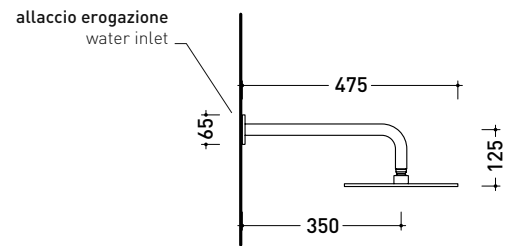

Package dim.

Weight **0,8 kg**

Pz. Pallet n° -

vista zenitale / zenital view

vista frontale / frontal view

vista laterale / lateral view

sizes in mm

art. **LQ3500**

ATTENTION:
the concealed mixer
is not included

sizes in mm

LQ2084

Shower head with wall-mounted shower arm (shower head ø 25 cm)

Package dim.

Weight **1,8 kg**

Pz. Pallet n° -

vista zenitale / zenital view

vista frontale / frontal view

vista laterale / lateral view

sizes in mm

LQ2550

Shower set: concealed single-lever mixer, inverter, wall-mounted shower head and handshower (completed by support and PVC hose / built-in part INCLUDED)