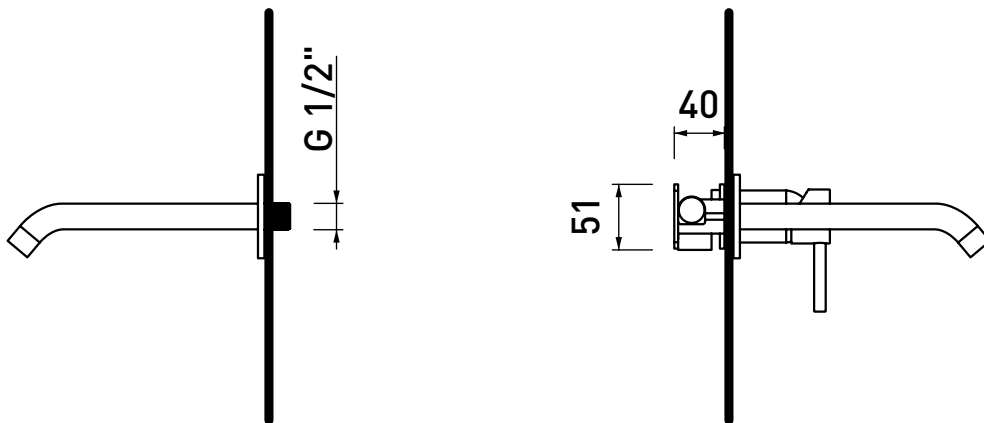

Package dim.

Weight **1,7 kg**

Pz. Pallet n° -

vista zenitale / zenital view

vista frontale / frontal view

vista laterale / lateral view

sizes in mm

art. **LQ3059**

sizes in mm

LQ4070

Single-lever bidet mixer (stop&go drain NOT INCLUDED)

Complements: stainless steel stop&go drain (STPLXACC)

Package dim.

Weight 1,3 kg

Pz. Pallet n° -

vista zenitale / zenital view

vista frontale / frontal view

vista laterale / lateral view

sizes in mm

LQ2560

Concealed single-lever shower mixer (built-in part INCLUDED)

Package dim.

Weight 0,7 kg

Pz. Pallet n° -

ATTENTION:
the concealed mixer
is not included

sizes in mm

LQ2084

Shower head with wall-mounted shower arm (shower head ø 25 cm)

Package dim.

Weight **1,8 kg**

Pz. Pallet n° -

vista zenitale / zenital view