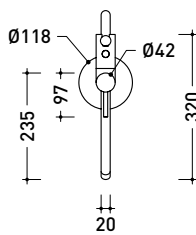

ATTENTION:
the concealed mixer
is not included

sizes in mm

LQ2084

Shower head with wall-mounted shower arm (shower head ø 25 cm)

Package dim.

Weight **1,8 kg**

Pz. Pallet n° -

vista zenitale / zenital view

Package dim.

Weight **6,6 kg**

Pz. Pallet n° -

vista frontale / frontal view

vista laterale / lateral view

sizes in mm

art. LQ2550

sizes in mm

LQ2580

Freestanding single-lever bathtub mixer (completed by inverter, handshower with support and PVC hose / built-in part INCLUDED)

Package dim.

Weight **12 kg**

Pz. Pallet n° -

vista zenitale / zenital view

vista frontale / frontal view

vista laterale / lateral view

sizes in mm

art. **LQ2580**

sizes in mm

LQ2570

Bathtub set: concealed single-lever mixer, inverter, spout and handshower (completed by support and PVC hose / built-in part INCLUDED)