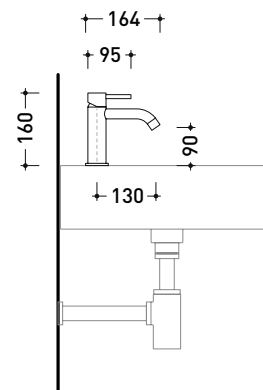

vista laterale / lateral view

sizes in mm