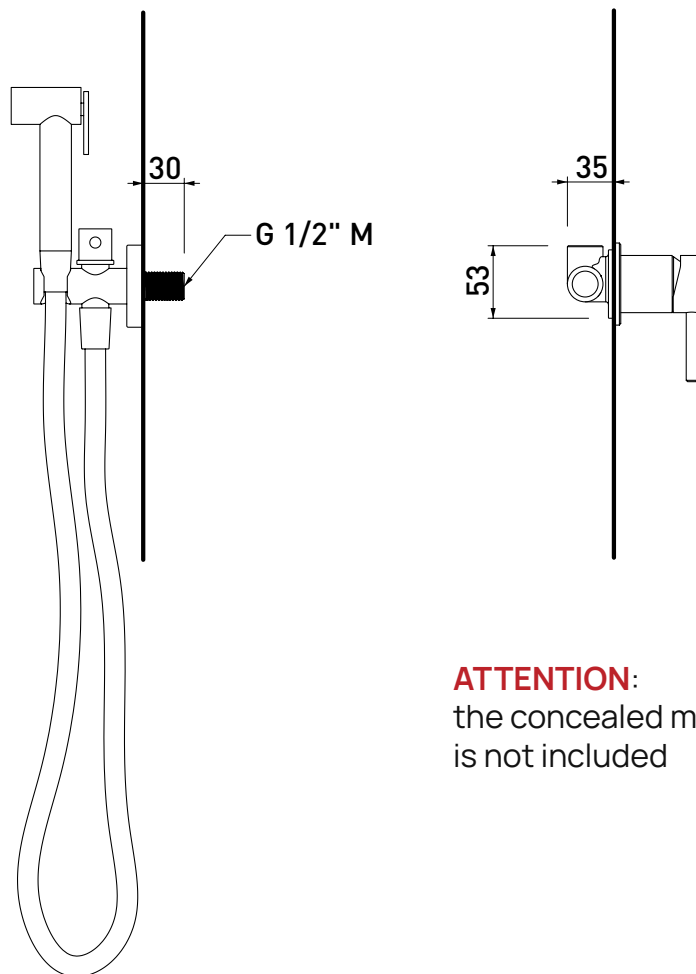

Package dim.

Weight **0,8 kg**

Pz. Pallet n° -

vista zenitale / zenital view

vista frontale / frontal view

vista laterale / lateral view

sizes in mm

art. **LQ3500**

ATTENTION:
the concealed mixer
is not included

sizes in mm

LQ2084

Shower head with wall-mounted shower arm (shower head ø 25 cm)

Package dim.

Weight **1,8 kg**

Pz. Pallet n° -

vista zenitale / zenital view

vista frontale / frontal view

vista laterale / lateral view

sizes in mm

LQ2550

Shower set: concealed single-lever mixer, inverter, wall-mounted shower head and handshower (completed by support and PVC hose / built-in part INCLUDED)