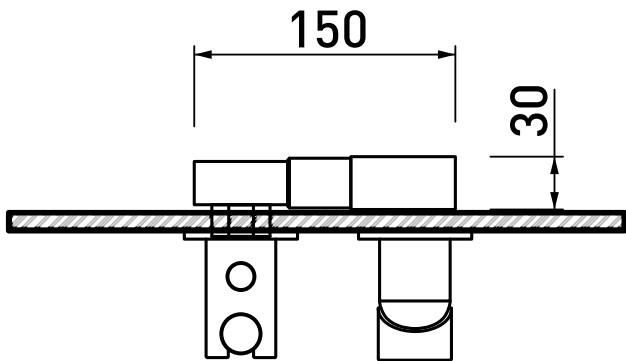

ATTENTION:
the concealed mixer
is not included

sizes in mm

LQ2084

Shower head with wall-mounted shower arm (shower head ø 25 cm)

Package dim.

Weight **1,8 kg**

Pz. Pallet n° -

vista zenitale / zenital view

Package dim.

Weight **6,6 kg**

Pz. Pallet n° -

vista frontale / frontal view

vista laterale / lateral view

sizes in mm

art. LQ2550

sizes in mm

vista frontale / frontal view

vista laterale / lateral view

sizes in mm

art. **LQ2580**

sizes in mm

LQ2570

Bathtub set: concealed single-lever mixer, inverter, spout and handshower (completed by support and PVC hose / built-in part INCLUDED)

Package dim.

Weight **4 kg**

Pz. Pallet n° -

vista zenitale / zenital view

vista frontale / frontal view

vista laterale / lateral view

sizes in mm