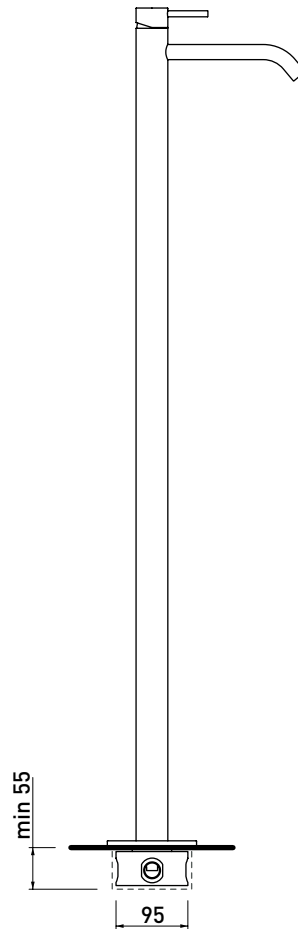

Package dim.

Weight **11,2 kg**

Pz. Pallet n° -

vista zenitale / zenital view

vista frontale / frontal view

vista laterale / lateral view

sizes in mm

art. LQ3052

vista frontale / frontal view

vista laterale / lateral view

sizes in mm

LQ2560

Concealed single-lever shower mixer (built-in part INCLUDED)

Package dim.

Weight 0,7 kg

Pz. Pallet n° -

ATTENTION:
the concealed mixer
is not included

sizes in mm

LQ2084

Shower head with wall-mounted shower arm (shower head ø 25 cm)

Package dim.

Weight **1,8 kg**

Pz. Pallet n° -

vista zenitale / zenital view

vista frontale / frontal view

vista laterale / lateral view

sizes in mm

LQ2550

Shower set: concealed single-lever mixer, inverter, wall-mounted shower head and handshower (completed by support and PVC hose / built-in part INCLUDED)