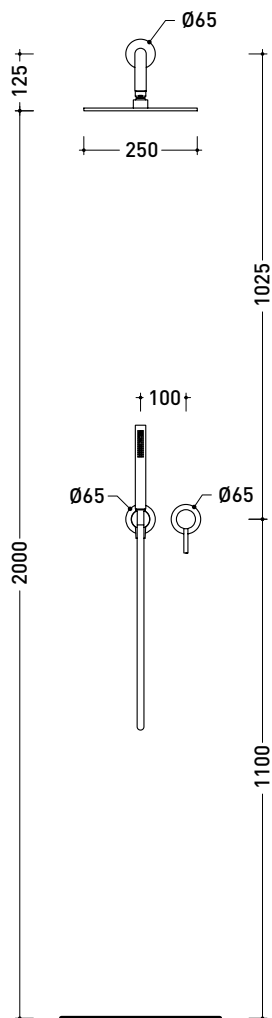

vista frontale / frontal view

vista laterale / lateral view

sizes in mm

LQ2560

Concealed single-lever shower mixer (built-in part INCLUDED)

Package dim.

Weight 0,7 kg

Pz. Pallet n° -

ATTENTION:
the concealed mixer
is not included

sizes in mm

LQ2084

Shower head with wall-mounted shower arm (shower head ø 25 cm)

Package dim.

Weight **1,8 kg**

Pz. Pallet n° -

vista zenitale / zenital view

vista frontale / frontal view

vista laterale / lateral view

sizes in mm

LQ2550

Shower set: concealed single-lever mixer, inverter, wall-mounted shower head and handshower (completed by support and PVC hose / built-in part INCLUDED)

Package dim.

Weight **6,6 kg**

Pz. Pallet n° -

vista frontale / frontal view

vista laterale / lateral view

sizes in mm

art. LQ2550

sizes in mm