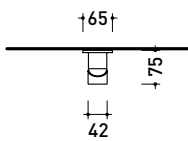

Package dim.

Weight **1,7 kg**

Pz. Pallet n° -

vista zenitale / zenital view

vista frontale / frontal view

vista laterale / lateral view

sizes in mm

art. **LQ3059**

vista frontale / frontal view

vista laterale / lateral view

sizes in mm

LQ2560

Concealed single-lever shower mixer (built-in part INCLUDED)

Package dim.

Weight 0,7 kg

Pz. Pallet n° -

vista zenitale / zenital view

vista frontale / frontal view

vista laterale / lateral view

sizes in mm

art. **LQ2560**

sizes in mm

LQ3500

Water jet with flow regulation (completed by support/water outlet and flexible hose in matching colour) • CONCEALED MIXER NOT INCLUDED

ATTENTION:
the concealed mixer
is not included

sizes in mm

LQ2084

Shower head with wall-mounted shower arm (shower head ø 25 cm)

Package dim.

Weight **1,8 kg**

Pz. Pallet n° -

vista zenitale / zenital view