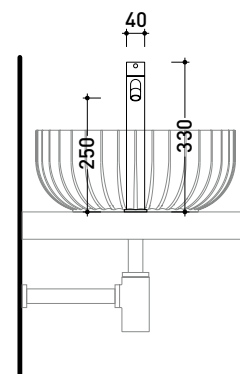

LQ3055

High single-lever basin mixer H 33 cm

(stop&go drain NOT INCLUDED)

Complements: stop&go drain with ceramic cover (PLCE)
waste with automatic integrated overflow system
and ceramic cover (PLTPCE)

Package dim.

Weight 1.7 kg

Pz. Pallet n° -

vista zenitale / zenital view

vista frontale / frontal view

vista laterale / lateral view

sizes in mm

LQ3050

Single-lever basin mixer

ATTENTION:
the concealed mixer
is not included

sizes in mm

LQ2084

Shower head with wall-mounted shower arm (shower head ø 25 cm)

Package dim.

Weight **1,8 kg**

Pz. Pallet n° -

vista zenitale / zenital view

vista frontale / frontal view

vista laterale / lateral view

sizes in mm

art. **LQ2580**

sizes in mm

LQ2570

Bathtub set: concealed single-lever mixer, inverter, spout and handshower (completed by support and PVC hose / built-in part INCLUDED)