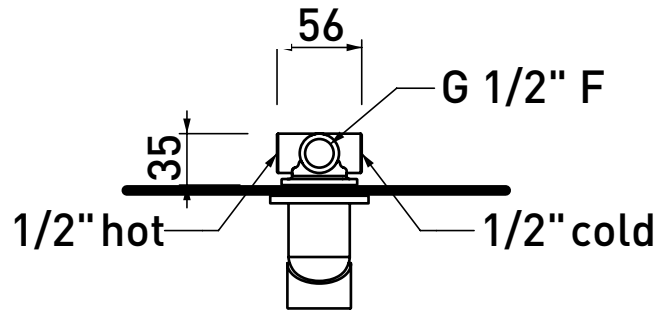

vista frontale / frontal view

vista laterale / lateral view

sizes in mm

LQ2560

Concealed single-lever shower mixer (built-in part INCLUDED)

Package dim.

Weight 0,7 kg

Pz. Pallet n° -

vista zenitale / zenital view

vista frontale / frontal view

vista laterale / lateral view

sizes in mm

art. **LQ2560**

sizes in mm

LQ3500

Water jet with flow regulation (completed by support/water outlet and flexible hose in matching colour) • CONCEALED MIXER NOT INCLUDED

ATTENTION:
the concealed mixer
is not included

sizes in mm

LQ2084

Shower head with wall-mounted shower arm (shower head ø 25 cm)

Package dim.

Weight **1,8 kg**

Pz. Pallet n° -

vista zenitale / zenital view

vista frontale / frontal view

vista laterale / lateral view

sizes in mm

LQ2550

Shower set: concealed single-lever mixer, inverter, wall-mounted shower head and handshower (completed by support and PVC hose / built-in part INCLUDED)