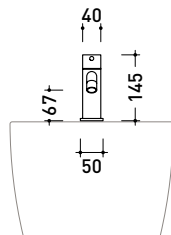

Package dim.

Weight **1,7 kg**

Pz. Pallet n° -

vista zenitale / zenital view

vista frontale / frontal view

vista laterale / lateral view

sizes in mm

art. **LQ3059**

sizes in mm

LQ4070

Single-lever bidet mixer (stop&go drain NOT INCLUDED)

Complements: stainless steel stop&go drain (STPLXACC)

Package dim.

Weight 1,3 kg

Pz. Pallet n° -

vista zenitale / zenital view

vista frontale / frontal view

vista laterale / lateral view

sizes in mm

LQ2560

Concealed single-lever shower mixer (built-in part INCLUDED)

Package dim.

Weight 0,7 kg

Pz. Pallet n° -

ATTENTION:
the concealed mixer
is not included

sizes in mm

LQ2084

Shower head with wall-mounted shower arm (shower head ø 25 cm)

Package dim.

Weight **1,8 kg**

Pz. Pallet n° -

vista zenitale / zenital view