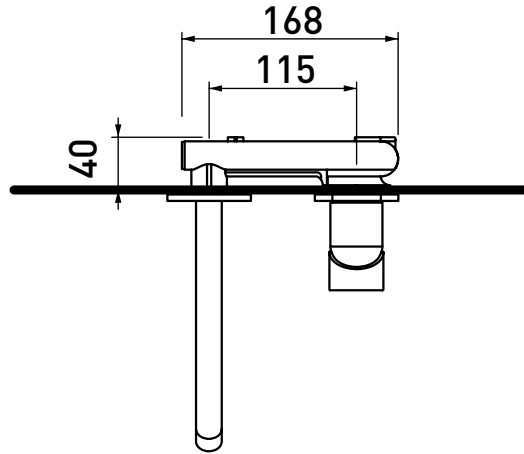

Package dim.

Weight **1,7 kg**

Pz. Pallet n° -

vista zenitale / zenital view

vista frontale / frontal view

vista laterale / lateral view

sizes in mm

art. **LQ3059**

sizes in mm

LQ4070

Single-lever bidet mixer (stop&go drain NOT INCLUDED)

Complements: stainless steel stop&go drain (STPLXACC)

Package dim.

Weight 1,3 kg

Pz. Pallet n° -

vista zenitale / zenital view

vista frontale / frontal view

vista laterale / lateral view

sizes in mm

LQ2560

Concealed single-lever shower mixer (built-in part INCLUDED)

Package dim.

Weight 0,7 kg

Pz. Pallet n° -

ATTENTION:
the concealed mixer
is not included

sizes in mm

LQ2084

Shower head with wall-mounted shower arm (shower head ø 25 cm)

Package dim.

Weight **1,8 kg**

Pz. Pallet n° -

vista zenitale / zenital view