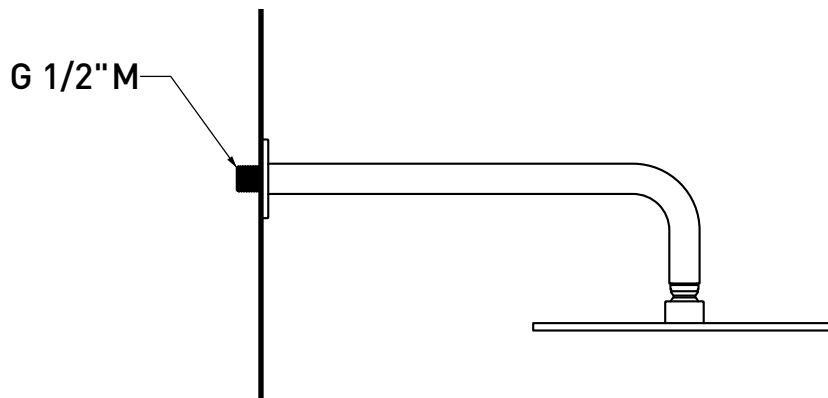

art. LQ2550

sizes in mm