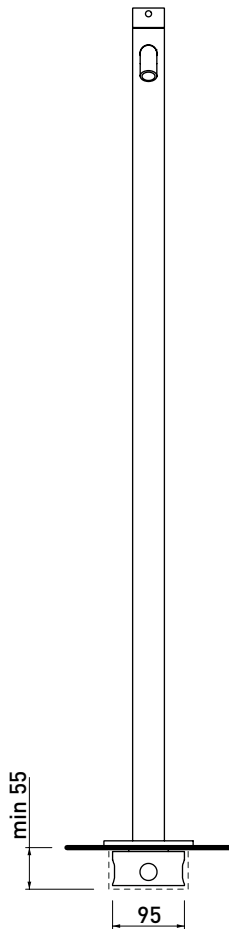

Package dim.

Weight **11,2 kg**

Pz. Pallet n° -

vista zenitale / zenital view

vista frontale / frontal view

vista laterale / lateral view

sizes in mm

art. LQ3052

Package dim.

Weight **1,7 kg**

Pz. Pallet n° -

vista zenitale / zenital view

vista frontale / frontal view

vista laterale / lateral view

sizes in mm

art. **LQ3059**

vista frontale / frontal view

vista laterale / lateral view

sizes in mm

LQ2560

Concealed single-lever shower mixer (built-in part INCLUDED)

Package dim.

Weight 0,7 kg

Pz. Pallet n° -

ATTENTION:
the concealed mixer
is not included

sizes in mm

LQ2084

Shower head with wall-mounted shower arm (shower head ø 25 cm)

Package dim.

Weight **1,8 kg**

Pz. Pallet n° -

vista zenitale / zenital view