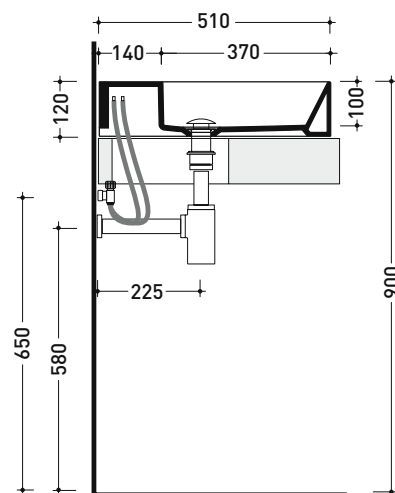

AP8551 AppLight 8551

Countertop - wall hung - suitable for vanity unit basin 85x51 cm with right ledge

• without overflow • arranged for three tap holes

Complements: **Line taps basin:** ONE - NOKÉ - SI - FOLD - X1 - STIL - LOOK
Line accessories: TWO - HOOP - FOLD

Package dim.

Weight **23,6 kg**

Pz. Pallet n° -

CE UNI EN 14688 - CL00 Dop-No14688

pag. 1/2

vista zenitale / zenital view

vista frontale / frontal view

foro consigliato sul piano
suggested hole on the top

vista zenitale / zenital view

sezione longitudinale / section

sizes in mm

Please consider a 2% tolerance on indicated measurements

AP8551 AppLight 8551

Countertop - wall hung - suitable for vanity unit basin 85x51 cm with right ledge