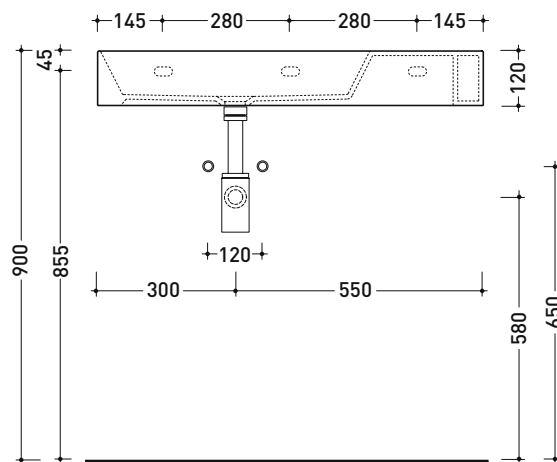

AP8551 AppLight 8551

Countertop - wall hung - suitable for vanity unit basin 85x51 cm with right ledge

• without overflow • arranged for three tap holes

Complements: **Line taps basin:** ONE - NOKÉ - SI - FOLD - X1 - STIL - LOOK
Line accessories: TWO - HOOP - FOLD

Package dim.

Weight **23,6 kg**

Pz. Pallet n° -

CE UNI EN 14688 - CL00 Dop-No14688

pag. 1/2

vista zenitale / zenital view

vista frontale / frontal view

foro consigliato sul piano
suggested hole on the top

vista zenitale / zenital view

sezione longitudinale / section

sizes in mm

Please consider a 2% tolerance on indicated measurements

AP8551 AppLight 8551

Countertop - wall hung - suitable for vanity unit basin 85x51 cm with right ledge