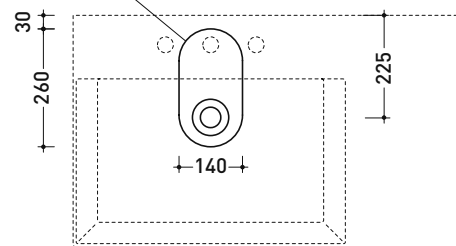

AP8551 AppLight 8551

Countertop - wall hung - suitable for vanity unit basin 85x51 cm with right ledge

• without overflow • arranged for three tap holes

Complements: **Line taps basin:** ONE - NOKÉ - SI - FOLD - X1 - STIL - LOOK
Line accessories: TWO - HOOP - FOLD

Package dim.

Weight **23,6 kg**

Pz. Pallet n° -

CE UNI EN 14688 - CL00 Dop-No14688

pag. 1/2

vista zenitale / zenital view

vista frontale / frontal view

foro consigliato sul piano
suggested hole on the top

vista zenitale / zenital view

sezione longitudinale / section

sizes in mm

Please consider a 2% tolerance on indicated measurements

AP8551 AppLight 8551

Countertop - wall hung - suitable for vanity unit basin 85x51 cm with right ledge