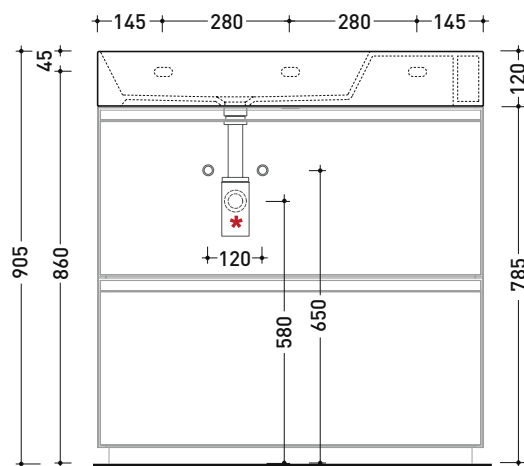

vista zenitale / zenital view

sezione longitudinale / section

sizes in mm

Please consider a 2% tolerance on indicated measurements

AP8551 AppLight 8551

Countertop - wall hung - suitable for vanity unit basin 85x51 cm with right ledge

Package dim. | Weight 23,6 kg | Pz. Pallet n° -

UNI EN 14688 - CL00 Dop-No14688

pag. 2/2

vista zenitale / zenital view

vista frontale / frontal view

*** ATTENZIONE / ATTENTION:**
 utilizzare il sifone salvaspazio art. SIFLSP
 to use the space-saving siphon art. SIFLSP