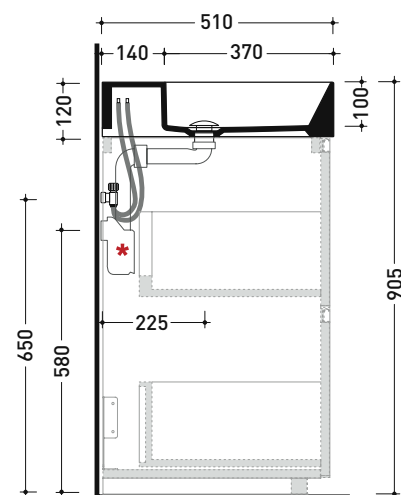

vista zenitale / zenital view

sezione longitudinale / section

sizes in mm

Please consider a 2% tolerance on indicated measurements

AP8551 AppLight 8551

Countertop - wall hung - suitable for vanity unit basin 85x51 cm with right ledge

• without overflow • arranged for three tap holes

Complements: Stand furniture CUBIKA 85 cm - 2 drawers (CKD919)
 Wall hung furniture CUBIKA 85 cm - 2 drawers (CKD815)
 Wall hung furniture CUBIKA 85 cm - 1 drawer (CKD879)
 Line taps basin: ONE - NOKÉ - SI - FOLD - X1 - STIL - LOOK
 Line accessories: TWO - HOOP - FOLD

Package dim. | Weight 23,6 kg | Pz. Pallet n° -

UNI EN 14688 - CL00 Dop-No14688

pag. 2/2

vista zenitale / zenital view

vista frontale / frontal view

*** ATTENZIONE / ATTENTION:**
 utilizzare il sifone salvaspazio art. SIFLSP
 to use the space-saving siphon art. SIFLSP

sezione longitudinale / section

The furniture shown in the drawing is the art. CKD919