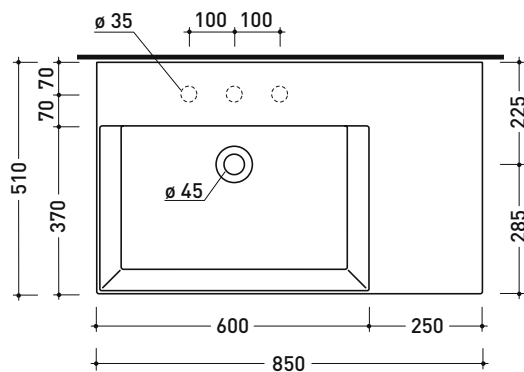

AP8551 AppLight 8551

Countertop - wall hung - suitable for vanity unit basin 85x51 cm with right ledge

• without overflow • arranged for three tap holes

Complements: **Line taps basin:** ONE - NOKÉ - SI - FOLD - X1 - STIL - LOOK
Line accessories: TWO - HOOP - FOLD

Package dim.

Weight **23,6 kg**

Pz. Pallet n° -

CE UNI EN 14688 - CL00 Dop-No14688

pag. 1/2

vista zenitale / zenital view

vista frontale / frontal view

foro consigliato sul piano
suggested hole on the top

vista zenitale / zenital view

sezione longitudinale / section

sizes in mm

Please consider a 2% tolerance on indicated measurements

AP8551 AppLight 8551

Countertop - wall hung - suitable for vanity unit basin 85x51 cm with right ledge