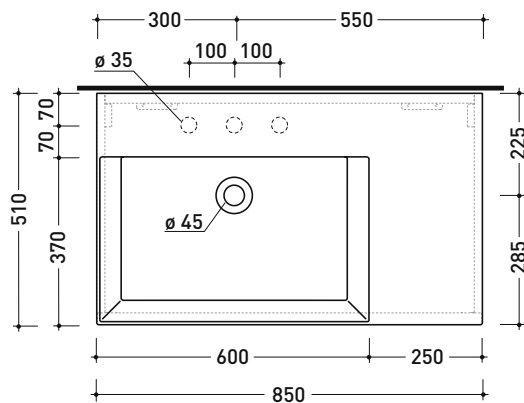

vista zenitale / zenital view