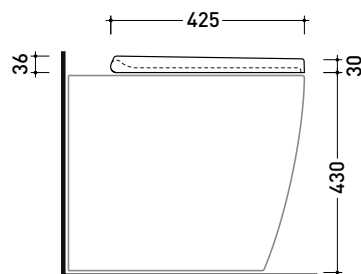

Dim. Imballo cm | Peso 3,2 kg | Pz. Pallet n° -

art. PY116S - PY116RS
vista zenitale / zenital view

art. PY117S - PY117RS
vista zenitale / zenital view

art. PY118S
vista zenitale / zenital view

art. PY116S - PY116RS
vista laterale / lateral view

art. PY117S - PY117RS
vista laterale / lateral view

art. PY118S
vista laterale / lateral view

dimensioni in mm