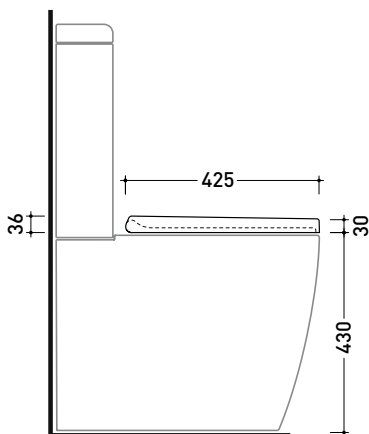

Dim. Imballo cm | Peso 3,2 kg | Pz. Pallet n° -

art. PY116S - PY116RS
vista zenitale / zenital view

art. PY117S - PY117RS
vista zenitale / zenital view

art. PY118S
vista zenitale / zenital view

art. PY116S - PY116RS
vista laterale / lateral view

art. PY117S - PY117RS
vista laterale / lateral view

art. PY118S
vista laterale / lateral view

dimensioni in mm