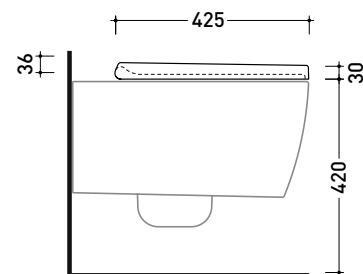

Dim. Imballo cm | Peso 3,2 kg | Pz. Pallet n° -

art. PY116S - PY116RS
vista zenitale / zenital view

art. PY117S - PY117RS
vista zenitale / zenital view

art. PY118S
vista zenitale / zenital view

art. PY116S - PY116RS
vista laterale / lateral view

art. PY117S - PY117RS
vista laterale / lateral view

art. PY118S
vista laterale / lateral view

dimensioni in mm