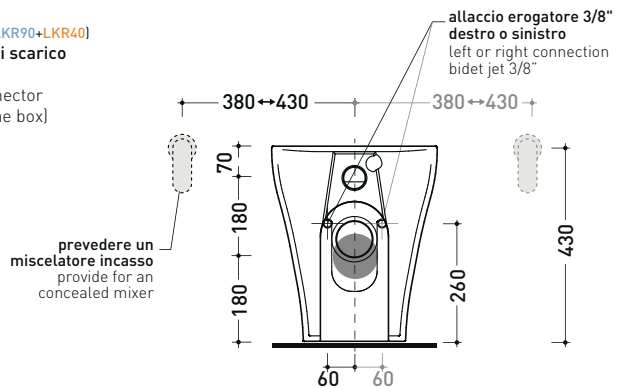

AP117GE

Back to wall wc goclean with stainless steel bidet jet
(drainage connectors art. LK1012 and bidet jet art. ERAS included)

Complements: Soft-closing thermosetting wrapping seat&cover (QKCW07)
SLIM soft-closing thermosetting seat&cover (QKCW09 - APCW10)
Line accessories: TWO - HOOP - FOLD

Technical accessories: Floor fixing kit (9003)

Package dim.

Weight 30 kg

Pz. Pallet n° 15

UNI EN 997

Dop-No997

pag. 1/2

Flaminia does not recommend combining this toilet model with rapid-flow/flushometer systems or traditional high tanks

vista zenitale / zenital view

vista laterale / lateral view

sezione longitudinale / section

vista retro / back view

sizes in mm

Please consider a 2% tolerance on indicated measurements