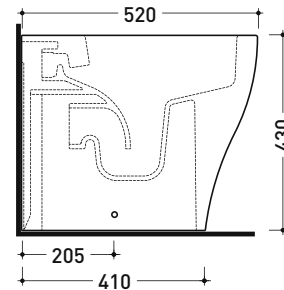

AP117GE

Back to wall wc goclean with stainless steel bidet jet
(drainage connectors art. LK1012 and bidet jet art. ERAS included)

Complements: Soft-closing thermosetting wrapping seat&cover (QKCW07)
SLIM soft-closing thermosetting seat&cover (QKCW09 - APCW10)
Line accessories: TWO - HOOP - FOLD

Technical accessories: Floor fixing kit (9003)

Package dim.

Weight 30 kg

Pz. Pallet n° 15

UNI EN 997

Dop-No997

pag. 1/2

Flaminia does not recommend combining this toilet model with rapid-flow/flushometer systems or traditional high tanks

vista zenitale / zenital view

vista laterale / lateral view

sezione longitudinale / section

vista retro / back view

sizes in mm

Please consider a 2% tolerance on indicated measurements