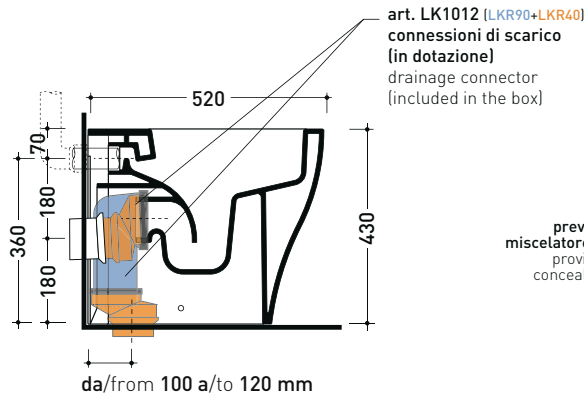

AP117GE

Back to wall wc goclean with stainless steel bidet jet
(drainage connectors art. LK1012 and bidet jet art. ERAS included)

Complements: Soft-closing thermosetting wrapping seat&cover (QKCW07)
SLIM soft-closing thermosetting seat&cover (QKCW09 - APCW10)
Line accessories: TWO - HOOP - FOLD

Technical accessories: Floor fixing kit (9003)

Package dim.

Weight 30 kg

Pz. Pallet n° 15

UNI EN 997

Dop-No997

pag. 1/2

Flaminia does not recommend combining this toilet model with rapid-flow/flushometer systems or traditional high tanks

vista zenitale / zenital view

vista laterale / lateral view

sezione longitudinale / section

vista retro / back view

sizes in mm

Please consider a 2% tolerance on indicated measurements