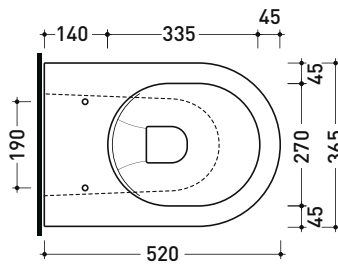

Technical accessories: Floor fixing kit (9003)

Package dim.

Weight 30 kg

Pz. Pallet n° 15

UNI EN 997

Dop-No997

pag. 1/2

Flaminia does not recommend combining this toilet model with rapid-flow/flushometer systems or traditional high tanks

vista zenitale / zenital view

vista laterale / lateral view

sezione longitudinale / section

vista retro / back view

sizes in mm

Please consider a 2% tolerance on indicated measurements