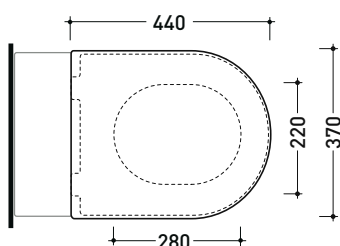

design GIULIO CAPPELLINI e ROBERTO PALOMBA

2020

LKCW07

Coprivaso avvolgente in termoindurente a discesa rallentata con **cerniere cromo a sgancio rapido**

LKCW07OR

Coprivaso avvolgente in termoindurente a discesa rallentata con **cerniere oro a sgancio rapido**

Complementi: Vaso btw Link **go**clean (LK117G - LK117GE)
Vaso Link **Plus go**clean (LK117RG - LK117RGE)
Vaso Link sospeso (5051/WC)
Vaso Link **go**clean sospeso (5051/WCG - 5051/WCGE)
Vaso MiniLink sospeso (5064 - 5064E)
Vaso MiniLink **go**clean sospeso (5064G)

Dim. Imballo

Peso 3 kg

Pz. Pallet n° -

art. LK117G - LK117GE
LK117RG - LK117RGE

vista zenitale / zenital view