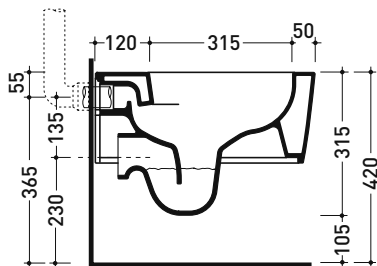

Technical accessories: Universal fixing bracket for wall hung wc/bidet (41/P)

Package dim. 58 x 36,5 x 36 cm | Weight 21 kg | Pz. Pallet n° 15

UNI EN 997

Dop-No997

FLAMINIA does not recommend combining this toilet model with rapid-flow/flushometer systems or traditional high tanks

vista zenitale / zenital view

vista laterale / lateral view

sezione longitudinale / section

vista retro / back view

sizes in mm

Please consider a 2% tolerance on indicated measurements