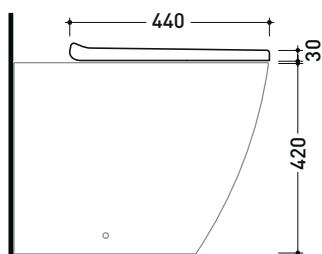

Package dim. 53 x 40 x 7 cm | Weight 3 kg | Pz. Pallet n° -

art. LK117G - LK117GE  
 LK117RG - LK117RGE

vista zenitale / zenital view

art. 5051/WC  
 5051/WCG - 5051/WCGE

vista zenitale / zenital view

art. 5064  
 5064G - 5064GE

vista zenitale / zenital view

vista laterale / lateral view

vista laterale / lateral view

vista laterale / lateral view

sizes in mm

Please consider a 2% tolerance on indicated measurements