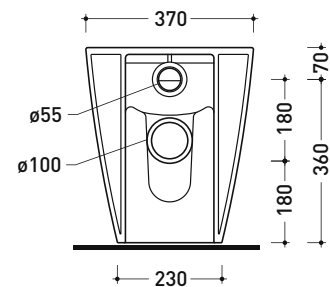

vista retro / back view

SCARICO A PARETE
PREDISPOSTO PER WC SOSPESO
WALL DISCHARGE ARRANGEMENT
FOR WALL-HUNG WC