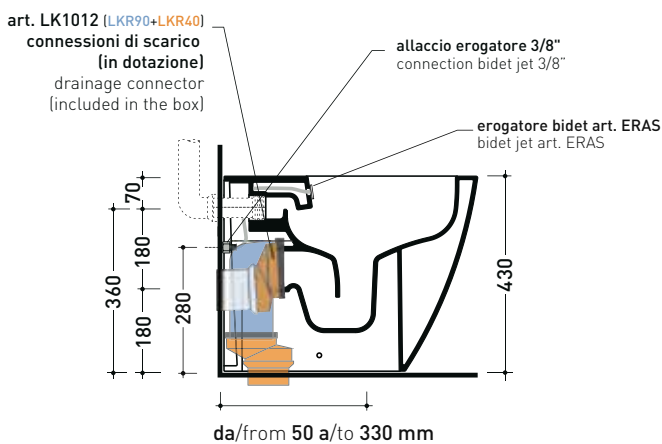

vista zenitale / zenital view

dettaglio kit erogatore  
kit bidet jet detail

da / from 50 a / to 330 mm

sezione longitudinale / section

vista retro / back view

sizes in mm

Please consider a 2% tolerance on indicated measurements