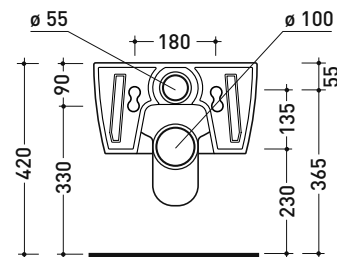

Package dim. 58 x 36,5 x 36 cm | Weight 19,5 kg | Pz. Pallet n° 15

UNI EN 14528 - CL20 Dop-No14528

vista zenitale / zenital view

vista laterale / lateral view

sezione longitudinale / section

vista retro / back view

Technical accessories: Universal fixing bracket for wall hung wc/bidet (41/P)

Package dim. 58 x 36,5 x 36 cm | Weight 21 kg | Pz. Pallet n° 15

UNI EN 997

Dop-No997

FLAMINIA does not recommend combining this toilet model with rapid-flow/flushometer systems or traditional high tanks

vista zenitale / zenital view

vista laterale / lateral view

sezione longitudinale / section

vista retro / back view

sizes in mm

Please consider a 2% tolerance on indicated measurements