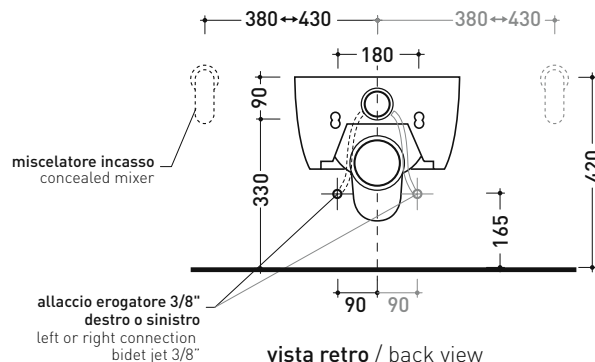

Technical accessories: Universal fixing bracket for wall hung wc/bidet (41/P)

Package dim. 58 x 36,5 x 36 cm | Weight 21 kg | Pz. Pallet n° 15

UNI EN 997

Dop-No997

FLAMINIA does not recommend combining this toilet model with rapid-flow/flushometer systems or traditional high tanks

vista zenitale / zenital view

dettaglio erogatore / bidet jet detail

sezione longitudinale / section

vista retro / back view

sizes in mm

Please consider a 2% tolerance on indicated measurements