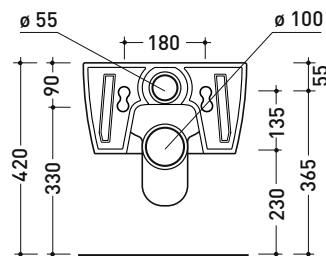

vista retro / back view