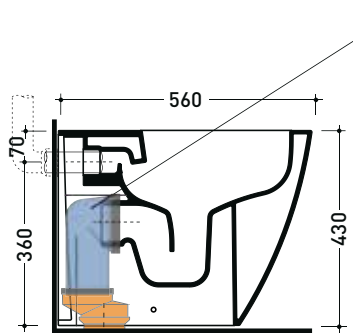

Package dim. - | Weight 28,3 kg | Pz. Pallet n° 15

CE UNI EN 997 Dop-No997

FLAMINIA does not recommend combining this toilet model with rapid-flow/flushometer systems or traditional high tanks

vista zenitale / zenital view

vista laterale / lateral view

vista retro / back view

sezione longitudinale / section

art. LK1012 (LKR90+LKR40)  
connessioni di scarico  
(in dotazione)  
drainage connector  
(included in the box)

sezione longitudinale / section

Package dim. 56,5 x 37 x 43,5 cm | Weight 31,5 kg | Pz. Pallet n° 15

UNI EN 997

Dop-No997

FLAMINIA does not recommend combining this toilet model with rapid-flow/flushometer systems or traditional high tanks

vista zenitale / zenital view

vista laterale / lateral view

vista retro / back view

da/from 100 a/to 120 mm

sezione longitudinale / section

art. LK1012 (LKR90+LKR40)  
connessioni di scarico  
(in dotazione)  
drainage connector  
(included in the box)