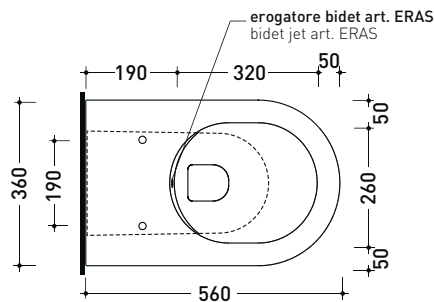

Package dim. 56,5 x 37 x 43,5 cm | Weight 33 kg | Pz. Pallet n° 15

UNI EN 997

Dop-No997

pag. 1/2

FLAMINIA does not recommend combining this toilet model with rapid-flow/flushometer systems or traditional high tanks

vista zenitale / zenital view

dettaglio kit erogatore  
kit bidet jet detail

da / from 50 a / to 330 mm

sezione longitudinale / section

vista retro / back view

sizes in mm

Please consider a 2% tolerance on indicated measurements