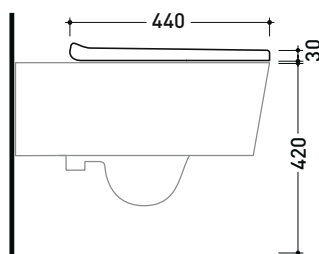

Package dim. 53 x 40 x 7 cm | Weight 3 kg | Pz. Pallet n° -

art. LK117G - LK117GE  
 LK117RG - LK117RGE

vista zenitale / zenital view

art. 5051/WC  
 5051/WCG - 5051/WCGE

vista zenitale / zenital view

art. 5064  
 5064G - 5064GE

vista zenitale / zenital view

vista laterale / lateral view

vista laterale / lateral view

vista laterale / lateral view

sizes in mm

Please consider a 2% tolerance on indicated measurements