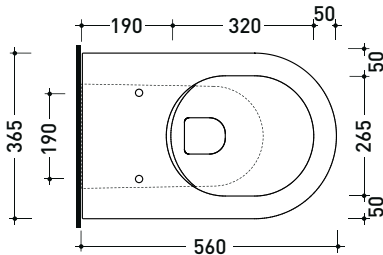

Package dim. - | Weight 28,3 kg | Pz. Pallet n° 15

CE UNI EN 997 Dop-No997

FLAMINIA does not recommend combining this toilet model with rapid-flow/flushometer systems or traditional high tanks

vista zenitale / zenital view

Package dim. - | Weight 26,6 kg | Pz. Pallet n° 15

UNI EN 997

Dop-No997

pag. 1/2

FLAMINIA does not recommend combining this toilet model with rapid-flow/flushometer systems or traditional high tanks

vista zenitale / zenital view

UNI EN 14528 - CL20 Dop-No14528

vista zenitale / zenital view

vista laterale / lateral view

sezione longitudinale / section

vista retro / back view

**NOTICE: floor fixing by silicone**

sizes in mm

Please consider a 2% tolerance on indicated measurements

Package dim. 56,5 x 37 x 43,5 cm | Weight 31,5 kg | Pz. Pallet n° 15

UNI EN 997

Dop-No997

FLAMINIA does not recommend combining this toilet model with rapid-flow/flushometer systems or traditional high tanks