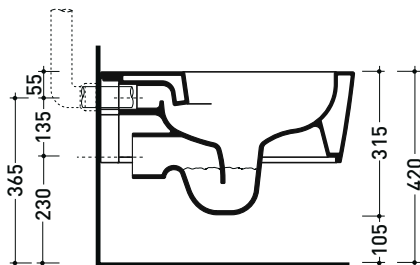

vista zenitale / zenital view

vista laterale / lateral view

vista retro / back view

da/from 100 a/to 120 mm

sezione longitudinale / section

art. LK1012 (LKR90+LKR40)  
connessioni di scarico  
(in dotazione)  
drainage connector  
(included in the box)

Technical accessories: Universal fixing bracket for wall hung wc/bidet (41/P)

Package dim. 58 x 36,5 x 36 cm | Weight 21,5 kg | Pz. Pallet n° 15

CE UNI EN 997

Dop-No997

FLAMINIA does not recommend combining this toilet model with rapid-flow/flushometer systems or traditional high tanks

vista zenitale / zenital view

vista laterale / lateral view

sezione longitudinale / section

vista retro / back view

sizes in mm

Please consider a 2% tolerance on indicated measurements