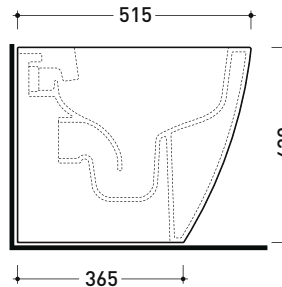

Package dim. - | Weight 26,6 kg | Pz. Pallet n° 15

UNI EN 997

Dop-No997

pag. 1/2

FLAMINIA does not recommend combining this toilet model with rapid-flow/flushometer systems or traditional high tanks

vista zenitale / zenital view

vista laterale / lateral view

vista retro / back view

SCARICO A PARETE  
PREDISPOSTO PER WC SOSPESO  
WALL DISCHARGE ARRANGEMENT  
FOR WALL-HUNG WC

sezione longitudinale / section

SCARICO A PAVIMENTO  
PREDISPOSTO DA 5 A 22 CM  
ARRANGEMENT DISCHARGE  
TO FLOOR FROM 5 TO 22 CM

da / from 50 a / to 220 mm

sezione longitudinale / section

connessioni di scarico da acquistare separatamente  
drainage connector to be purchased separately

NOTICE: floor fixing by silicone

sizes in mm

Please consider a 2% tolerance on indicated measurements