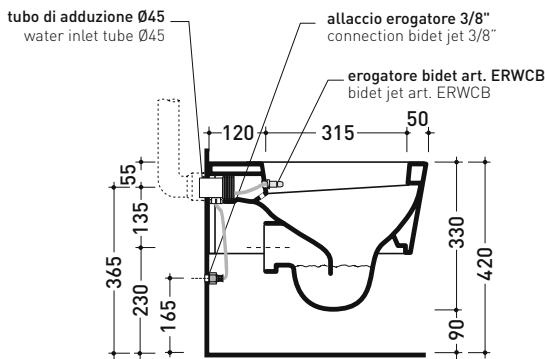

## 5064E Mini Link

Wall hung wc with chrome bidet jet (bidet jet art. ERWCB included)

Complements: Wood/polyester seat&cover (5051CW01)  
 Soft-closing thermosetting wrapping seat&cover (LKCW07 - 5051CW03)  
 SLIM soft-closing thermosetting seat&cover (LKCW09)  
 Line accessories: TWO - HOOP - NOKÉ - FOLD

Technical accessories: Universal fixing bracket for wall hung wc/bidet (41/P)

Package dim. 58 x 36,5 x 36 cm | Weight 21 kg | Pz. Pallet n° 15

UNI EN 997

Dop-No997

FLAMINIA does not recommend combining this toilet model with rapid-flow/flushometer systems or traditional high tanks

vista zenitale / zenital view

dettaglio erogatore / bidet jet detail

sezione longitudinale / section

vista retro / back view

sizes in mm

Please consider a 2% tolerance on indicated measurements