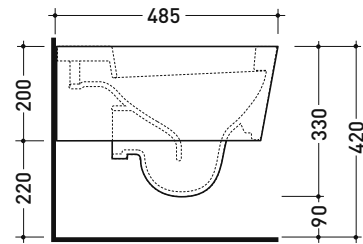

vista laterale / lateral view