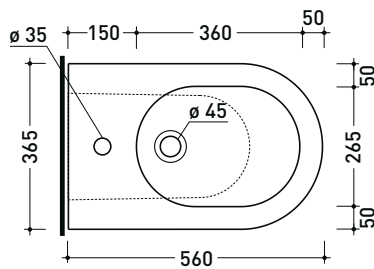

LK217

Back to wall single-hole bidet (floor fixing kit art. 9003 included)

• with overflow • without tap hole on demand

Complements: **Niagara panel bidet (TR40)**
Line taps bidet: ONE - NOKÉ - SI - FOLD - X1 - STIL
Line accessories: TWO - HOOP - FOLD

Technical accessories: **Short chrome siphon for bidet (SIFB/CR)**
Stop & Go drain (PLSG)
Stop&Go CERAMIC drain (PLCE)
Two piece set chrome tap filters (RF026)

Package dim. 56,5 x 37 x 43,5 cm | Weight 29,5 kg | Pz. Pallet n° 15

UNI EN 14528 - CL20 Dop-No14528

vista zenitale / zenital view