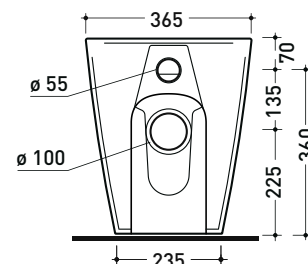

vista zenitale / zenital view

dettaglio kit erogatore  
kit bidet jet detail

da / from 50 a / to 330 mm

sezione longitudinale / section

vista retro / back view

sizes in mm

Please consider a 2% tolerance on indicated measurements

Package dim. 56,5 x 37 x 43,5 cm | Weight 31,5 kg | Pz. Pallet n° 15

CE UNI EN 997

Dop-No997

pag. 1/2

FLAMINIA does not recommend combining this toilet model with rapid-flow/flushometer systems or traditional high tanks

vista zenitale / zenital view

vista laterale / lateral view

vista retro / back view

**SCARICO A PARETE**  
**PREDISPOSTO PER WC SOSPESO**  
WALL DISCHARGE ARRANGEMENT  
FOR WALL-HUNG WC

sezione longitudinale / section