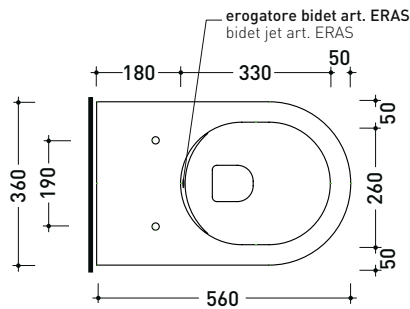

Technical accessories: Universal fixing bracket for wall hung wc/bidet (41/P)

Package dim. 58 x 36,5 x 36 cm | Weight 21,5 kg | Pz. Pallet n° 15

UNI EN 997

Dop-No997

FLAMINIA does not recommend combining this toilet model with rapid-flow/flushometer systems or traditional high tanks

vista zenitale / zenital view

dettaglio kit erogatore  
kit bidet jet detail

sezione longitudinale / section

vista retro / back view

sizes in mm

Please consider a 2% tolerance on indicated measurements