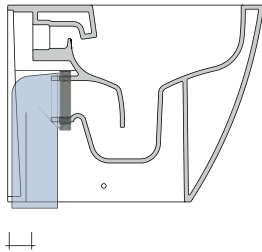

KIT SUITABLE FOR FLOOR TRAP

LKR90 (SET: LKR90)

da/ from 50 a/ to 80 mm