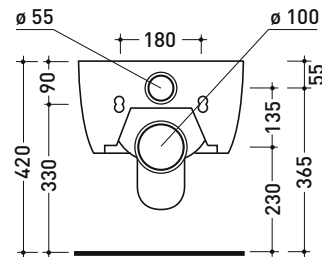

vista retro / back view