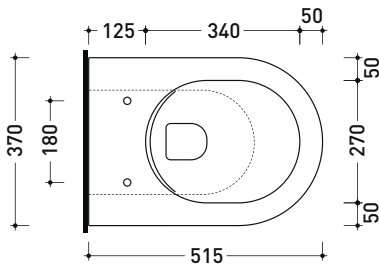

Package dim. - | Weight 26,6 kg | Pz. Pallet n° 15

UNI EN 997

Dop-No997

pag. 1/2

FLAMINIA does not recommend combining this toilet model with rapid-flow/flushometer systems or traditional high tanks

vista zenitale / zenital view