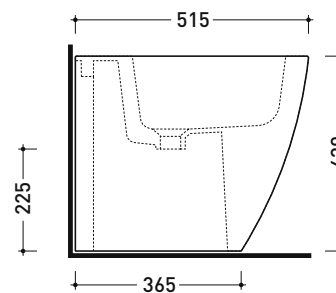

UNI EN 14528 - CL20 Dop-No14528

vista zenitale / zenital view

vista laterale / lateral view

sezione longitudinale / section

vista retro / back view

**NOTICE: floor fixing by silicone**

sizes in mm

Please consider a 2% tolerance on indicated measurements