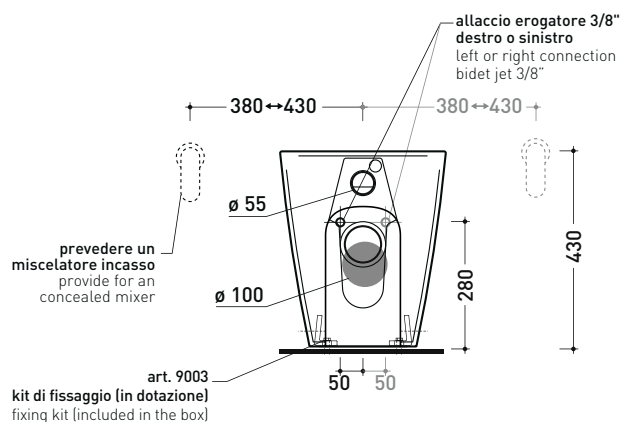

vista zenitale / zenital view

dettaglio kit erogatore  
kit bidet jet detail

da / from 50 a / to 330 mm

sezione longitudinale / section

vista retro / back view

sizes in mm

Please consider a 2% tolerance on indicated measurements