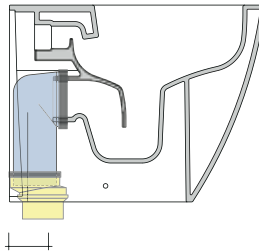

LK8010 (SET: LKR90+LKR20)

da/ from 80 a/ to 100 mm