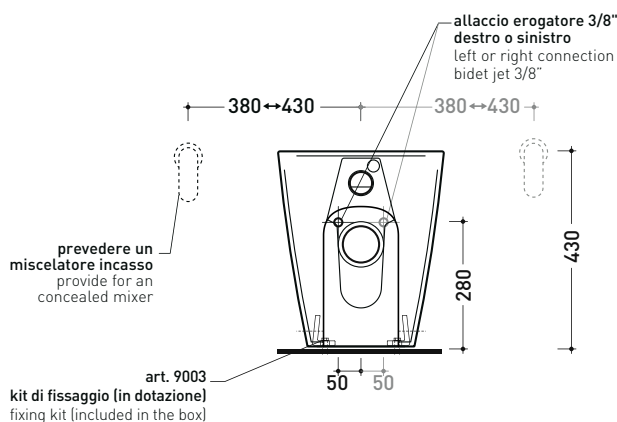

vista zenitale / zenital view

dettaglio kit erogatore  
kit bidet jet detail

da / from 50 a / to 330 mm

sezione longitudinale / section

vista retro / back view

sizes in mm

Please consider a 2% tolerance on indicated measurements