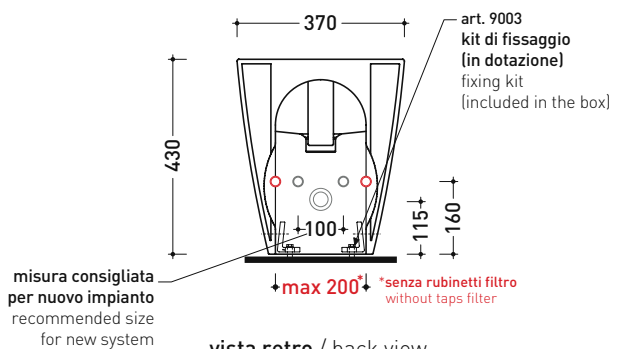

UNI EN 14528 - CL20 Dop-No14528

vista zenitale / zenital view

vista laterale / lateral view

sezione longitudinale / section

vista retro / back view

**NOTICE: floor fixing by silicone**

sizes in mm

Please consider a 2% tolerance on indicated measurements