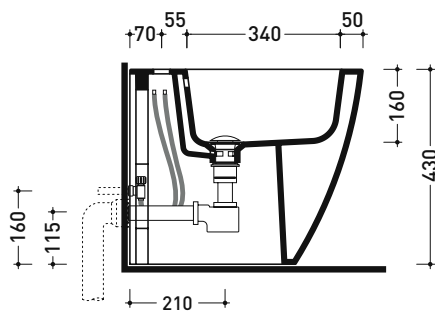

UNI EN 14528 - CL20 Dop-No14528

vista zenitale / zenital view

vista laterale / lateral view

sezione longitudinale / section

vista retro / back view

**NOTICE: floor fixing by silicone**

sizes in mm

Please consider a 2% tolerance on indicated measurements