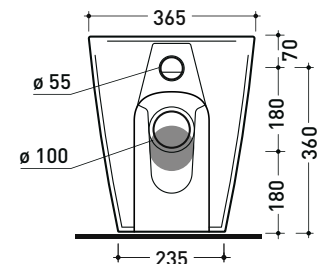

vista retro / back view