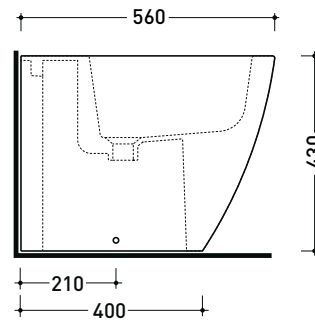

vista laterale / lateral view