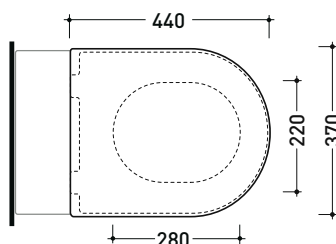

Package dim. 53 x 40 x 7 cm | Weight 3 kg | Pz. Pallet n° -

art. LK117G - LK117GE  
 LK117RG - LK117RGE

vista zenitale / zenital view

art. 5051/WC  
 5051/WCG - 5051/WCGE

vista zenitale / zenital view

art. 5064  
 5064G - 5064GE

vista zenitale / zenital view

vista laterale / lateral view

vista laterale / lateral view

vista laterale / lateral view

sizes in mm

Please consider a 2% tolerance on indicated measurements