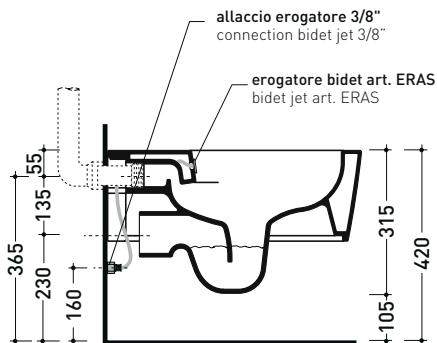

## 5051/WCGE

Wall hung wc with **goclean** system and stainless steel bidet jet (bidet jet art. ERAS included)

Complements: Wood/polyester seat&cover (5051CW01)  
Soft-closing thermosetting wrapping seat&cover (LKCW07 - 5051CW03)  
SLIM soft-closing thermosetting seat&cover (LKCW09)  
Line accessories: TWO - HOOP - FOLD

Technical accessories: Universal fixing bracket for wall hung wc/bidet (41/P)

Package dim. 58 x 36,5 x 36 cm | Weight 21,5 kg | Pz. Pallet n° 15

UNI EN 997

Dop-No997

FLAMINIA does not recommend combining this toilet model with rapid-flow/flushometer systems or traditional high tanks

vista zenitale / zenital view

dettaglio kit erogatore  
kit bidet jet detail

sezione longitudinale / section

vista retro / back view

sizes in mm

Please consider a 2% tolerance on indicated measurements