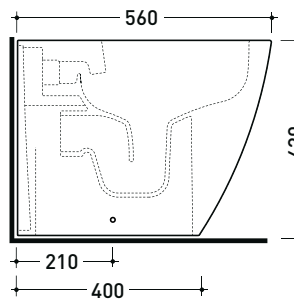

Package dim. - | Weight 28,3 kg | Pz. Pallet n° 15

CE UNI EN 997 Dop-No997

FLAMINIA does not recommend combining this toilet model with rapid-flow/flushometer systems or traditional high tanks

vista zenitale / zenital view

vista laterale / lateral view

vista retro / back view

sezione longitudinale / section

art. LK1012 (LKR90+LKR40)  
connessioni di scarico  
(in dotazione)  
drainage connector  
(included in the box)

sezione longitudinale / section

Package dim. 56,5 x 37 x 43,5 cm | Weight 31,5 kg | Pz. Pallet n° 15

UNI EN 997

Dop-No997

FLAMINIA does not recommend combining this toilet model with rapid-flow/flushometer systems or traditional high tanks

vista zenitale / zenital view

vista laterale / lateral view

vista retro / back view

da/from 100 a/to 120 mm

sezione longitudinale / section

art. LK1012 (LKR90+LKR40)  
connessioni di scarico  
(in dotazione)  
drainage connector  
(included in the box)