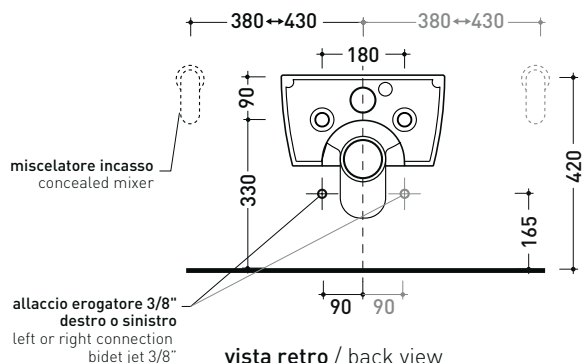

Technical accessories: Universal fixing bracket for wall hung wc/bidet (41/P)

Package dim. 58 x 36,5 x 36 cm | Weight 21,5 kg | Pz. Pallet n° 15

UNI EN 997

Dop-No997

FLAMINIA does not recommend combining this toilet model with rapid-flow/flushometer systems or traditional high tanks

vista zenitale / zenital view

dettaglio kit erogatore  
kit bidet jet detail

sezione longitudinale / section

vista retro / back view

sizes in mm

Please consider a 2% tolerance on indicated measurements