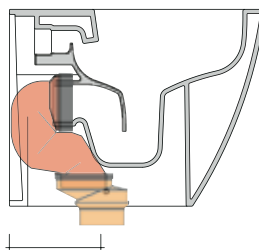

## KIT SUITABLE FOR FLOOR TRAP

**LKR90** (SET: LKR90)

da/ from 50 a/ to 80 mm

**LK8010** (SET: LKR90+LKR20)

da/ from 80 a/ to 100 mm

**LK1012** (SET: LKR90+LKR40)

da/ from 100 a/ to 120 mm

**LK1214** (SET: LKRS+LKR40)

da/ from 120 a/ to 140 mm

**LK1416** (SET: LKRS+LKR20)

da/ from 140 a/ to 160 mm

**LKRS** (SET: LKRS)

da/ from 160 a/ to 180 mm

**LK1820** (SET: LKRS+LKR20)

da/ from 180 a/ to 200 mm

**LK2022** (SET: LKRS+LKR40)