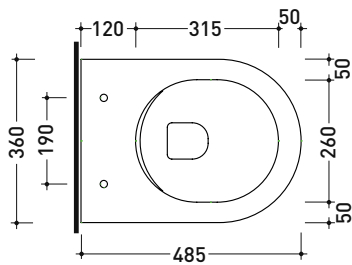

Technical accessories: Universal fixing bracket for wall hung wc/bidet (41/P)

Package dim. 58 x 36,5 x 36 cm | Weight 21 kg | Pz. Pallet n° 15

UNI EN 997

Dop-No997

FLAMINIA does not recommend combining this toilet model with rapid-flow/flushometer systems or traditional high tanks

vista zenitale / zenital view

vista laterale / lateral view

sezione longitudinale / section

vista retro / back view

sizes in mm

Please consider a 2% tolerance on indicated measurements