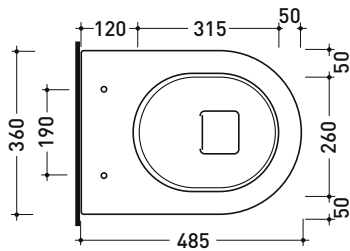

Technical accessories: Universal fixing bracket for wall hung wc/bidet (41/P)

Package dim. 58 x 36,5 x 36 cm | Weight 21 kg | Pz. Pallet n° 15

CE UNI EN 997

Dop-No997

FLAMINIA does not recommend combining this toilet model with rapid-flow/flushometer systems or traditional high tanks