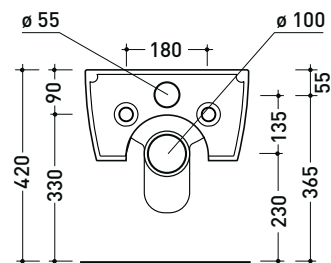

Technical accessories: Universal fixing bracket for wall hung wc/bidet (41/P)

Package dim. 58 x 36,5 x 36 cm | Weight 21,5 kg | Pz. Pallet n° 15

CE UNI EN 997

Dop-No997

FLAMINIA does not recommend combining this toilet model with rapid-flow/flushometer systems or traditional high tanks

vista zenitale / zenital view

vista laterale / lateral view

sezione longitudinale / section

vista retro / back view

sizes in mm

Please consider a 2% tolerance on indicated measurements