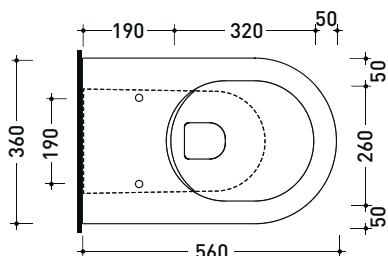

Package dim. - | Weight 26,6 kg | Pz. Pallet n° 15

UNI EN 997

Dop-No997

pag. 1/2

FLAMINIA does not recommend combining this toilet model with rapid-flow/flushometer systems or traditional high tanks

vista zenitale / zenital view

vista zenitale / zenital view

dettaglio kit erogatore  
kit bidet jet detail

da / from 50 a / to 330 mm

sezione longitudinale / section

vista retro / back view

sizes in mm

Please consider a 2% tolerance on indicated measurements

Package dim. 56,5 x 37 x 43,5 cm | Weight 31,5 kg | Pz. Pallet n° 15

CE UNI EN 997

Dop-No997

pag. 1/2

FLAMINIA does not recommend combining this toilet model with rapid-flow/flushometer systems or traditional high tanks

da/ from 50 a/ to 320 mm

sezione longitudinale / section