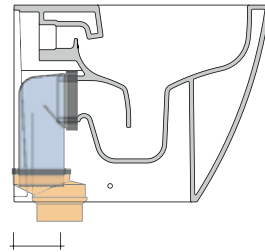

## KIT SUITABLE FOR FLOOR TRAP

**LKR90** (SET: LKR90)

da/ from 50 a/ to 80 mm

**LK8010** (SET: LKR90+LKR20)

da/ from 80 a/ to 100 mm

**LK1012** (SET: LKR90+LKR40)

da/ from 100 a/ to 120 mm

**LK1214** (SET: LKRS+LKR40)