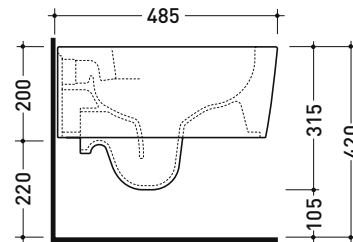

Package dim. 58 x 36,5 x 36 cm | Weight 19,5 kg | Pz. Pallet n° 15

UNI EN 14528 - CL20 Dop-No14528

vista zenitale / zenital view

vista laterale / lateral view

sezione longitudinale / section

vista retro / back view

Technical accessories: Universal fixing bracket for wall hung wc/bidet (41/P)

Package dim. 58 x 36,5 x 36 cm | Weight 21 kg | Pz. Pallet n° 15

UNI EN 997

Dop-No997

FLAMINIA does not recommend combining this toilet model with rapid-flow/flushometer systems or traditional high tanks

vista zenitale / zenital view

vista laterale / lateral view

sezione longitudinale / section

vista retro / back view

sizes in mm

Please consider a 2% tolerance on indicated measurements