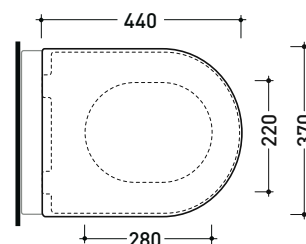

Package dim. 53 x 40 x 7 cm | Weight 3 kg | Pz. Pallet n° -

art. LK117G - LK117GE  
 LK117RG - LK117RGE

vista zenitale / zenital view

art. 5051/WC  
 5051/WCG - 5051/WCGE

vista zenitale / zenital view

art. 5064  
 5064G - 5064GE

vista zenitale / zenital view

vista laterale / lateral view

vista laterale / lateral view

vista laterale / lateral view

sizes in mm

Please consider a 2% tolerance on indicated measurements