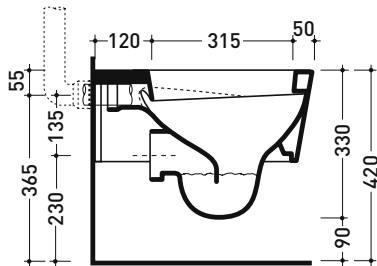

sezione longitudinale / section