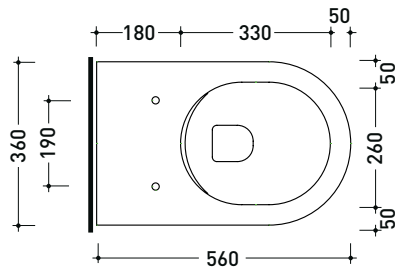

Technical accessories: Universal fixing bracket for wall hung wc/bidet (41/P)

Package dim. 58 x 36,5 x 36 cm | Weight 21,5 kg | Pz. Pallet n° 15

CE UNI EN 997

Dop-No997

FLAMINIA does not recommend combining this toilet model with rapid-flow/flushometer systems or traditional high tanks

vista zenitale / zenital view

vista laterale / lateral view

sezione longitudinale / section

vista retro / back view

sizes in mm

Please consider a 2% tolerance on indicated measurements