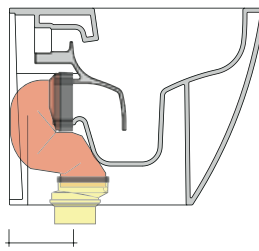

LK1416 (SET: LKRS+LKR20)

da/ from 140 a/ to 160 mm