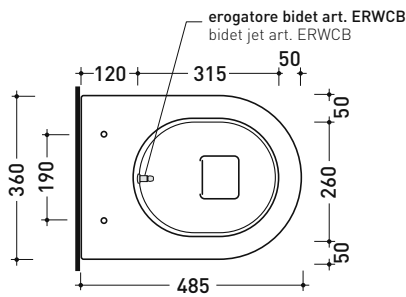

Technical accessories: Universal fixing bracket for wall hung wc/bidet (41/P)

Package dim. 58 x 36,5 x 36 cm | Weight 21 kg | Pz. Pallet n° 15

UNI EN 997

Dop-No997

FLAMINIA does not recommend combining this toilet model with rapid-flow/flushometer systems or traditional high tanks

vista zenitale / zenital view

dettaglio erogatore / bidet jet detail

sezione longitudinale / section

vista retro / back view

sizes in mm

Please consider a 2% tolerance on indicated measurements