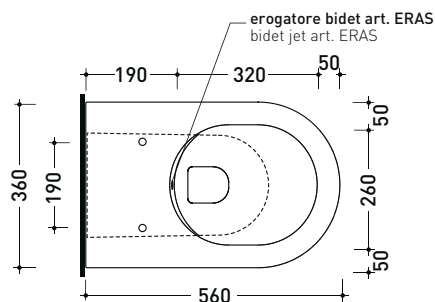

da/ from 50 a/ to 320 mm

sezione longitudinale / section

Package dim. 56,5 x 37 x 43,5 cm | Weight 32,5 kg | Pz. Pallet n° 15

CE UNI EN 997

Dop-No997

pag. 1/2

FLAMINIA does not recommend combining this toilet model with rapid-flow/flushometer systems or traditional high tanks

vista zenitale / zenital view

dettaglio kit erogatore  
kit bidet jet detail

da / from 50 a / to 330 mm

sezione longitudinale / section

vista retro / back view

sizes in mm

Please consider a 2% tolerance on indicated measurements