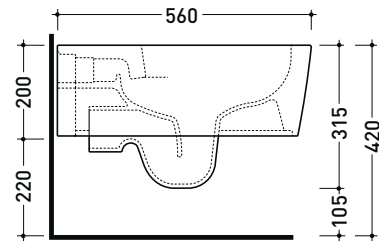

Technical accessories: Universal fixing bracket for wall hung wc/bidet (41/P)

Package dim. 58 x 36,5 x 36 cm | Weight 21,5 kg | Pz. Pallet n° 15

CE UNI EN 997

Dop-No997

FLAMINIA does not recommend combining this toilet model with rapid-flow/flushometer systems or traditional high tanks

vista zenitale / zenital view

vista laterale / lateral view

sezione longitudinale / section

vista retro / back view

sizes in mm

Please consider a 2% tolerance on indicated measurements