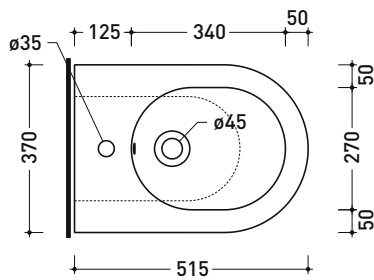

Package dim. - | Weight 28,3 kg | Pz. Pallet n° 15

CE UNI EN 997 Dop-No997

FLAMINIA does not recommend combining this toilet model with rapid-flow/flushometer systems or traditional high tanks

vista zenitale / zenital view

### Back to wall single-hole bidet

• with overflow • without tap hole on demand

Complements: **Niagara panel bidet (TR40)**  
**Line taps bidet: ONE - NOKÉ - SI - FOLD - X1 - STIL**  
**Line accessories: TWO - HOOP - FOLD**

UNI EN 14528 - CL20 Dop-No14528

vista zenitale / zenital view

vista laterale / lateral view

sezione longitudinale / section

vista retro / back view

**NOTICE: floor fixing by silicone**

sizes in mm

Please consider a 2% tolerance on indicated measurements