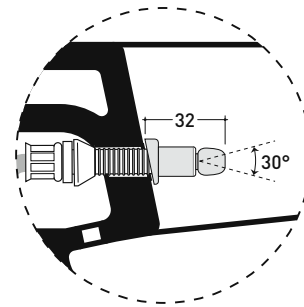

dettaglio erogatore / bidet jet detail