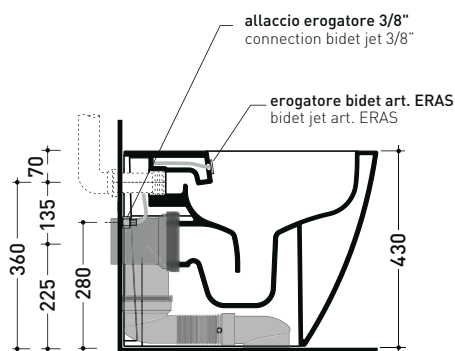

Package dim. 56,5 x 37 x 43,5 cm | Weight 32,5 kg | Pz. Pallet n° 15

CE UNI EN 997

Dop-No997

pag. 1/2

FLAMINIA does not recommend combining this toilet model with rapid-flow/flushometer systems or traditional high tanks

vista zenitale / zenital view

dettaglio kit erogatore  
kit bidet jet detail

da / from 50 a / to 330 mm

sezione longitudinale / section

vista retro / back view

sizes in mm

Please consider a 2% tolerance on indicated measurements