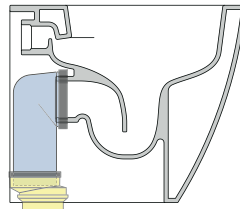

LK8010 (SET: LKR90+LKR20)

da/from 80 a/to 100 mm