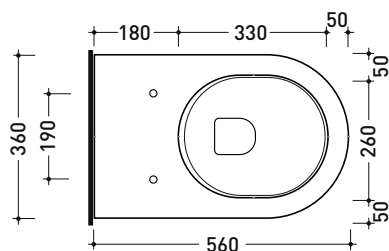

UNI EN 14528 - CL20 Dop-No14528

vista zenitale / zenital view

vista laterale / lateral view

sezione longitudinale / section

vista retro / back view

**NOTICE: floor fixing by silicone**

sizes in mm

Please consider a 2% tolerance on indicated measurements

Technical accessories: Universal fixing bracket for wall hung wc/bidet (41/P)

Package dim. 58 x 36,5 x 36 cm | Weight 23,5 kg | Pz. Pallet n° 15

UNI EN 997

Dop-No997

FLAMINIA does not recommend combining this toilet model with rapid-flow/flushometer systems or traditional high tanks