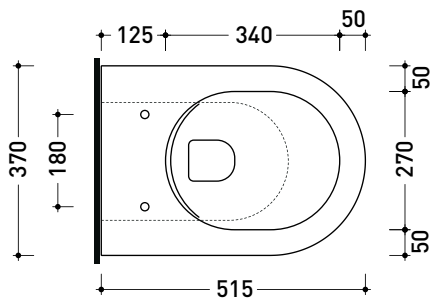

Package dim. - | Weight 28,3 kg | Pz. Pallet n° 15

CE UNI EN 997 Dop-No997

FLAMINIA does not recommend combining this toilet model with rapid-flow/flushometer systems or traditional high tanks

vista zenitale / zenital view