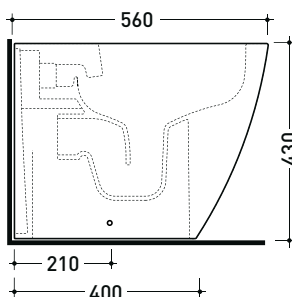

Package dim. - | Weight 26,6 kg | Pz. Pallet n° 15

UNI EN 997

Dop-No997

pag. 1/2

FLAMINIA does not recommend combining this toilet model with rapid-flow/flushometer systems or traditional high tanks

vista zenitale / zenital view

vista zenitale / zenital view

dettaglio kit erogatore  
kit bidet jet detail

da / from 50 a / to 330 mm

sezione longitudinale / section

vista retro / back view

sizes in mm

Please consider a 2% tolerance on indicated measurements

Package dim. 56,5 x 37 x 43,5 cm | Weight 31,5 kg | Pz. Pallet n° 15

CE UNI EN 997

Dop-No997

pag. 1/2

FLAMINIA does not recommend combining this toilet model with rapid-flow/flushometer systems or traditional high tanks

vista zenitale / zenital view

vista laterale / lateral view

vista retro / back view

**SCARICO A PARETE**  
**PREDISPOSTO PER WC SOSPESO**  
WALL DISCHARGE ARRANGEMENT  
FOR WALL-HUNG WC

sezione longitudinale / section