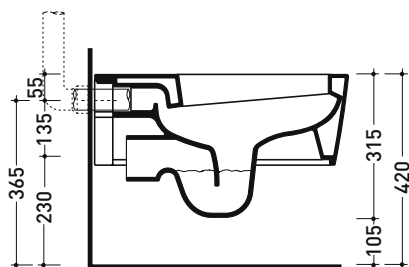

sezione longitudinale / section