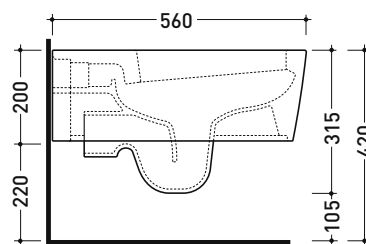

Technical accessories: Universal fixing bracket for wall hung wc/bidet (41/P)

Package dim. 58 x 36,5 x 36 cm | Weight 23,5 kg | Pz. Pallet n° 15

UNI EN 997

Dop-No997

FLAMINIA does not recommend combining this toilet model with rapid-flow/flushometer systems or traditional high tanks

vista zenitale / zenital view

vista laterale / lateral view

sezione longitudinale / section

vista retro / back view