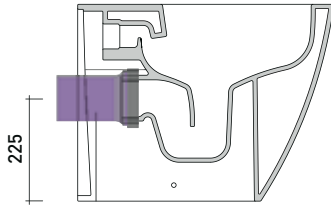

KIT SUITABLE FOR WALL TRAP

LKR00 (SET: LKR00)