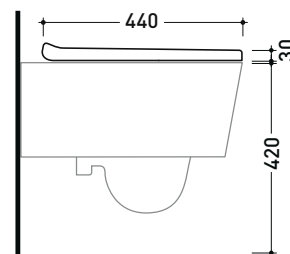

Package dim. 53 x 40 x 7 cm | Weight 3 kg | Pz. Pallet n° -

art. LK117G - LK117GE  
 LK117RG - LK117RGE

vista zenitale / zenital view

art. 5051/WC  
 5051/WCG - 5051/WCGE

vista zenitale / zenital view

art. 5064  
 5064G - 5064GE

vista zenitale / zenital view

vista laterale / lateral view

vista laterale / lateral view

vista laterale / lateral view

sizes in mm

Please consider a 2% tolerance on indicated measurements