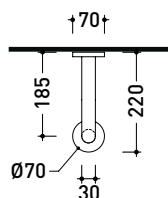

D8

Stainless steel support handle, from wall to floor cm 180.

Package dim.

Weight **3,7 kg**

Pz. Pallet n° -

vista zenitale / zenital view

vista frontale / frontal view

sezione laterale / side view

sizes in mm