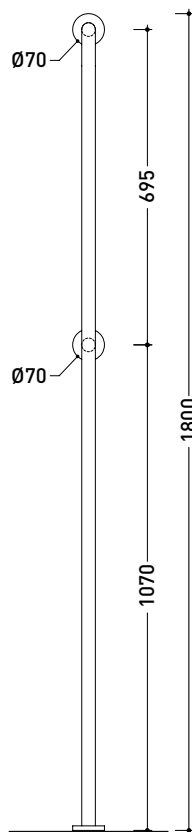

D8

Stainless steel support handle, from wall to floor cm 180.

Package dim.

Weight **3,7 kg**

Pz. Pallet n° -

vista zenitale / zenital view

vista frontale / frontal view

sezione laterale / side view

sizes in mm