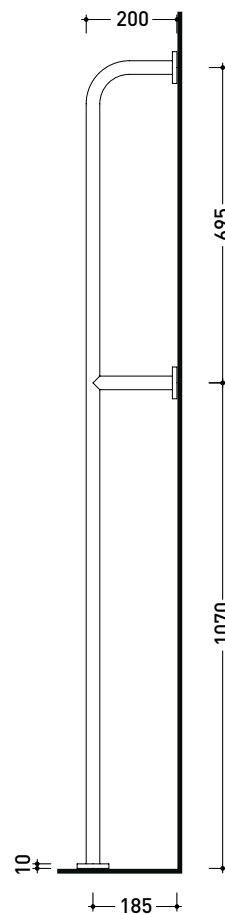

D8

Stainless steel support handle, from wall to floor cm 180.

Package dim.

Weight **3,7 kg**

Pz. Pallet n° -

vista zenitale / zenital view

vista frontale / frontal view

sezione laterale / side view

sizes in mm