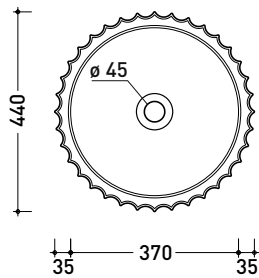

SE44C MonoSettecento

Standing column-basin 44 cm (floor siphon art. FMT/SIF included)

• without overflow • without tap ledge

Complements: **Line taps basin free-standing:** ONE - FOLD - STIL
Line accessories: TWO - HOOP - FOLD

Package dim. cm | Weight 49 kg | Pz. Pallet n° -

CE UNI EN 14688 - CL00 Dop-No14688

vista zenitale / zenital view

vista zenitale / zenital view

vista frontale / frontal view

sezione longitudinale / section