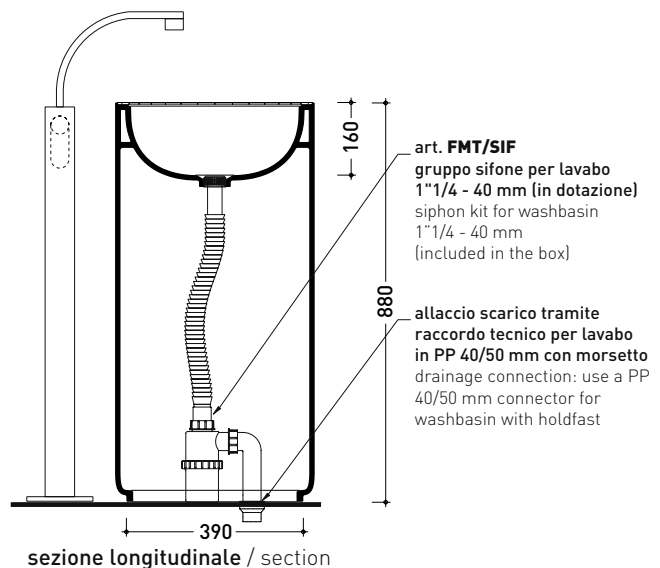

Technical accessories: **Stop & Go drain (PLSG)**
Ceramic Stop&Go drain (PLCE)
CHROME waste with automatic integrated overflow (PLTPCR)
Waste with automatic integrated overflow and CERAMIC cover (PLTPCE)

Package dim. cm | Weight 49 kg | Pz. Pallet n° -

CE UNI EN 14688 - CL00 Dop-No14688

vista zenitale / zenital view

vista zenitale / zenital view

vista frontale / frontal view

sezione longitudinale / section