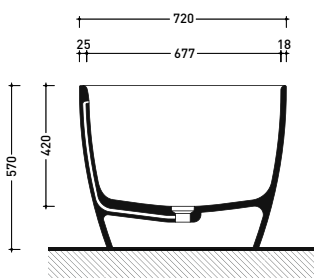

PY170V Play 170

Freestanding bath-tub 170 cm - drain cover matching color the bathtub (drainage system art. SIFVA4 included)
 • with overflow

Complements: **Line taps bath-tub:** ONE - NOKÉ - SI - FOLD - X1 - STIL - LOOK
Line accessories: TWO - HOOP - FOLD - STIL

Dim. Imballo

Peso - kg

Pz. Palet n° 1

UNI EN 14516 - CL1

Dop-No14516

Preinstallazione - Preinstallation

vista zenitale / zenital view

SOLID SURFACE	GLOSSY GELCOAT
Peso Netto Net Weight = 113 Kg	Peso Netto Net Weight = 135 Kg
Peso Lordo Gross Weight = 148 Kg	Peso Lordo Gross Weight = 170 Kg
Capacità Max / Max Capacity = 310 L	

vista frontale / frontal view

sezione laterale / section

vista laterale / lateral view

sezione longitudinale / section

sizes in mm

Please consider a 2% tolerance on indicated measurements