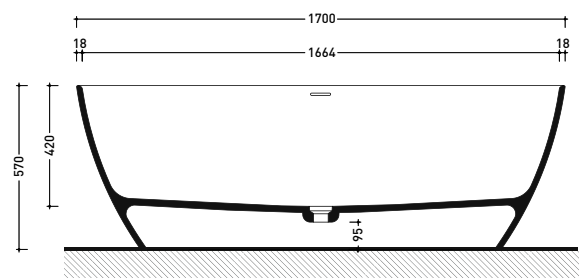

PY170V Play 170

Freestanding bath-tub 170 cm - drain cover matching color the bathtub (drainage system art. SIFVA4 included)
 • with overflow

Complements: **Line taps bath-tub:** ONE - NOKÉ - SI - FOLD - X1 - STIL - LOOK
Line accessories: TWO - HOOP - FOLD - STIL

Dim. Imballo

Peso - kg

Pz. Palet n° 1

UNI EN 14516 - CL1

Dop-No14516

Preinstallazione - Preinstallation

vista zenitale / zenital view

SOLID SURFACE	GLOSSY GELCOAT
Peso Netto Net Weight = 113 Kg	Peso Netto Net Weight = 135 Kg
Peso Lordo Gross Weight = 148 Kg	Peso Lordo Gross Weight = 170 Kg
Capacità Max / Max Capacity = 310 L	

vista frontale / frontal view

sezione laterale / section

vista laterale / lateral view

sezione longitudinale / section

sizes in mm

Please consider a 2% tolerance on indicated measurements