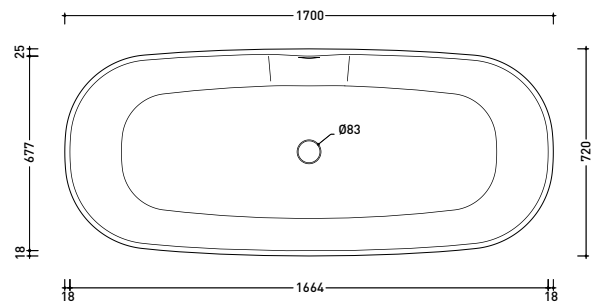

PY170V Play 170

Freestanding bath-tub 170 cm - drain cover matching color the bathtub (drainage system art. SIFVA4 included)
 • with overflow

Complements: **Line taps bath-tub:** ONE - NOKÉ - SI - FOLD - X1 - STIL - LOOK
Line accessories: TWO - HOOP - FOLD - STIL

Dim. Imballo

Peso - kg

Pz. Palet n° 1

UNI EN 14516 - CL1

Dop-No14516

Preinstallazione - Preinstallation

vista zenitale / zenital view

SOLID SURFACE	GLOSSY GELCOAT
Peso Netto Net Weight = 113 Kg	Peso Netto Net Weight = 135 Kg
Peso Lordo Gross Weight = 148 Kg	Peso Lordo Gross Weight = 170 Kg
Capacità Max / Max Capacity = 310 L	

vista frontale / frontal view

sezione laterale / section

vista laterale / lateral view

sezione longitudinale / section

sizes in mm

Please consider a 2% tolerance on indicated measurements