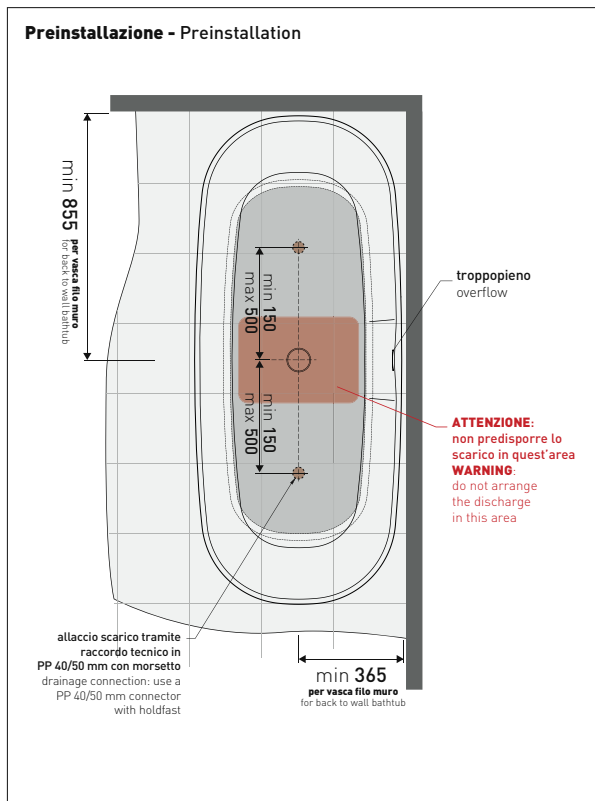

PY170V Play 170

Freestanding bath-tub 170 cm - drain cover matching color the bathtub (drainage system art. SIFVA4 included)
 • with overflow

Complements: **Line taps bath-tub:** ONE - NOKÉ - SI - FOLD - X1 - STIL - LOOK
Line accessories: TWO - HOOP - FOLD - STIL

Dim. Imballo

Peso - kg

Pz. Palet n° 1

UNI EN 14516 - CL1

Dop-No14516

Preinstallazione - Preinstallation

vista zenitale / zenital view

SOLID SURFACE	GLOSSY GELCOAT
Peso Netto Net Weight = 113 Kg	Peso Netto Net Weight = 135 Kg
Peso Lordo Gross Weight = 148 Kg	Peso Lordo Gross Weight = 170 Kg
Capacità Max / Max Capacity = 310 L	

vista frontale / frontal view

sezione laterale / section

vista laterale / lateral view

sezione longitudinale / section

sizes in mm

Please consider a 2% tolerance on indicated measurements