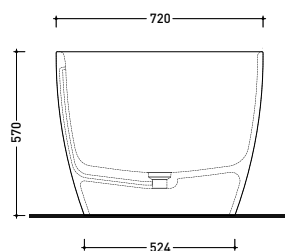

PY170V Play 170

Freestanding bath-tub 170 cm - drain cover matching color the bathtub (drainage system art. SIFVA4 included)
 • with overflow

Complements: **Line taps bath-tub:** ONE - NOKÉ - SI - FOLD - X1 - STIL - LOOK
Line accessories: TWO - HOOP - FOLD - STIL

Dim. Imballo

Peso - kg

Pz. Palet n° 1

UNI EN 14516 - CL1

Dop-No14516

Preinstallazione - Preinstallation

vista zenitale / zenital view

SOLID SURFACE	GLOSSY GELCOAT
Peso Netto Net Weight = 113 Kg	Peso Netto Net Weight = 135 Kg
Peso Lordo Gross Weight = 148 Kg	Peso Lordo Gross Weight = 170 Kg
Capacità Max / Max Capacity = 310 L	

vista frontale / frontal view

sezione laterale / section

vista laterale / lateral view

sezione longitudinale / section

sizes in mm

Please consider a 2% tolerance on indicated measurements