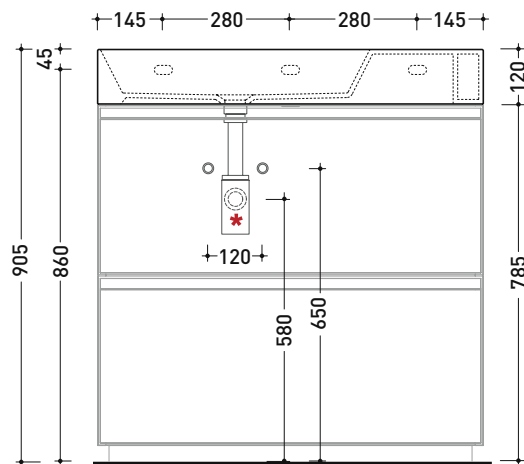

Package dim.

Weight 19 kg

Pz. Pallet n° -

UNI EN 14688 - CL00 Dop-No14688

pag. 1/2

foro consigliato sul piano
suggested hole on the top

AP8551 AppLight 8551

Countertop - wall hung - suitable for vanity unit basin 85x51 cm with right ledge

Package dim. | Weight 23,6 kg | Pz. Pallet n° -

UNI EN 14688 - CL00 Dop-No14688

pag. 2/2

vista zenitale / zenital view

vista frontale / frontal view

*** ATTENZIONE / ATTENTION:**
 utilizzare il sifone salvaspazio art. SIFLSP
 to use the space-saving siphon art. SIFLSP

sezione longitudinale / section

The furniture shown in the drawing is the art. CKD919

AP10551 AppLight 10551

Countertop - wall hung - suitable for vanity unit basin 105x51 cm with right ledge

• without overflow • arranged for three tap holes