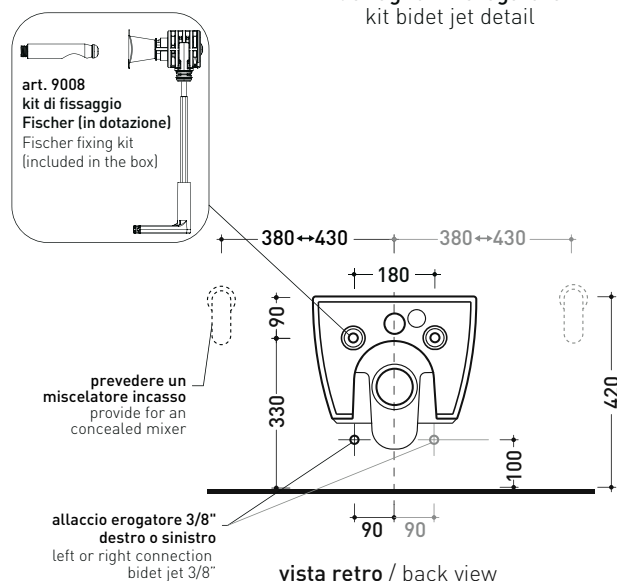

Technical accessories: Universal fixing bracket for wall hung wc/bidet (41/P)

Package dim.

Weight 26,1 kg

Pz. Pallet n° 18

UNI EN 997

Dop-No997

Flaminia does not recommend combining this toilet model with rapid-flow/flushometer systems or traditional high tanks

vista zenitale / zenital view

sezione longitudinale / section

dettaglio kit erogatore
kit bidet jet detail

vista retro / back view

sizes in mm

Please consider a 2% tolerance on indicated measurements

AP118G