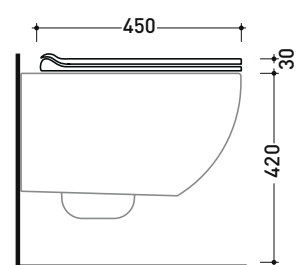

vista laterale / lateral view

vista laterale / lateral view

vista laterale / lateral view

sizes in mm

APCW10

SLIM Soft-closing thermosetting seat&cover with **quick-release hinges**

Complements: **Wall hung wc App gosilent (AP118S)**