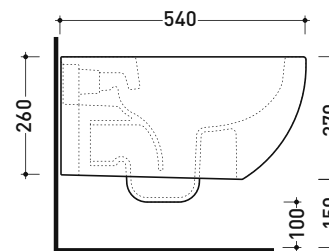

vista laterale / lateral view