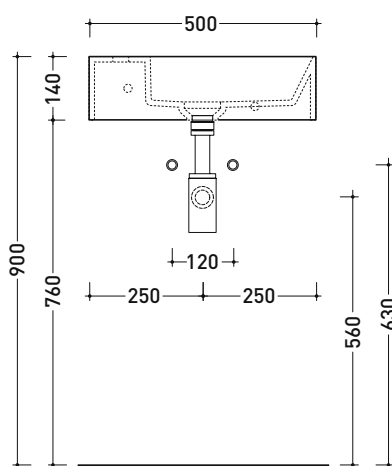

vista frontale / frontal view