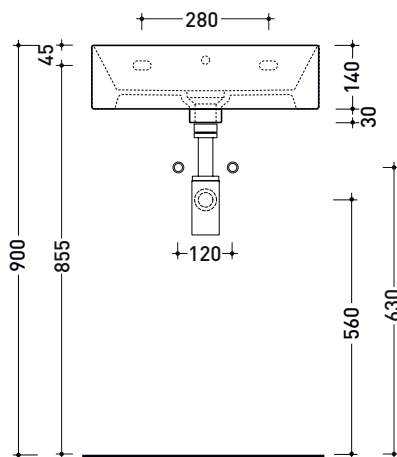

vista frontale / frontal view