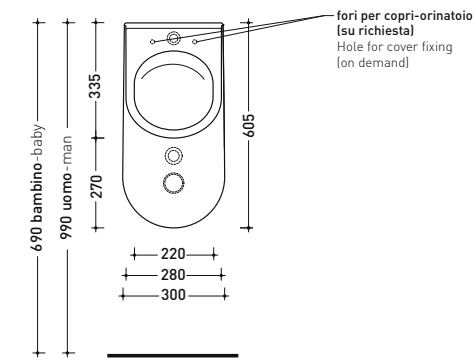

CE UNI EN 13407 Dop-No13407

vista frontale / frontal view