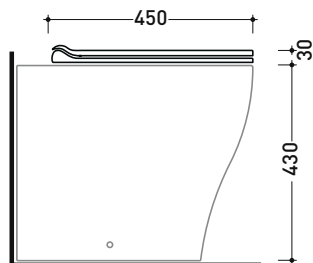

vista laterale / lateral view