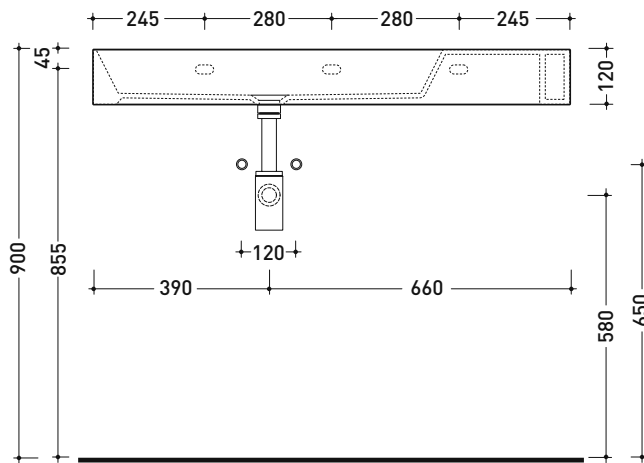

vista frontale / frontal view

foro consigliato sul piano
suggested hole on the top