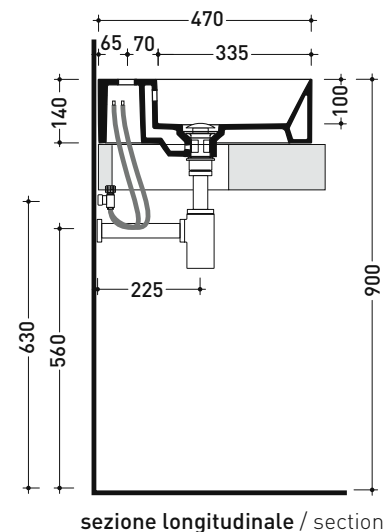

foro consigliato sul piano
suggested hole on the top