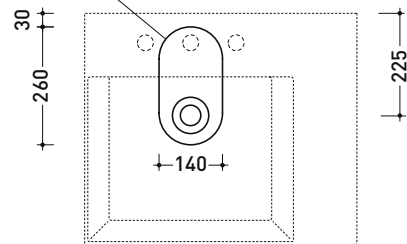

Package dim.

Weight 19 kg

Pz. Pallet n° -

UNI EN 14688 - CL00 Dop-No14688

pag. 1/2

foro consigliato sul piano
suggested hole on the top

AP8551 AppLight 8551

Countertop - wall hung - suitable for vanity unit basin 85x51 cm with right ledge