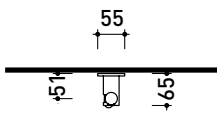

sizes in mm

AP3165

Handshower with simple jet (completed by support/water outlet and hose)

Package dim.

Weight **0,8 kg**

Pz. Pallet n° -

vista zenitale / zenital view

vista frontale / frontal view