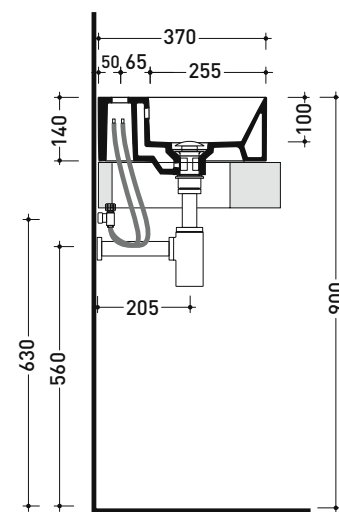

Package dim.

Weight **31 kg**

Pz. Pallet n° -

CE UNI EN 14688 - CL00 Dop-No14688

pag. 1/2

vista zenitale / zenital view

vista frontale / frontal view

foro consigliato sul piano
suggested hole on the top

sezione longitudinale / section

sizes in mm

Please consider a 2% tolerance on indicated measurements

AP6047 AppLight 6047

Countertop - wall hung basin 60x47 cm

• with overflow • arranged for three tap holes