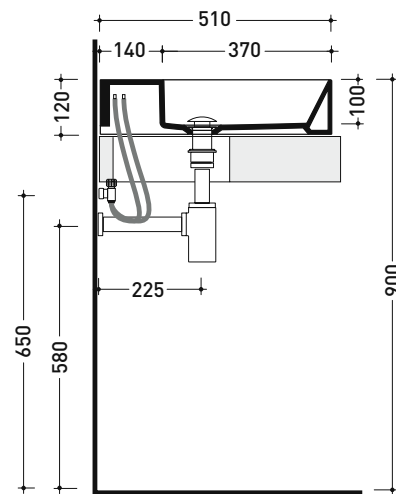

sezione longitudinale / section