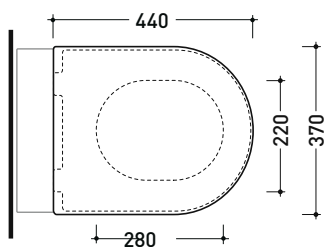

QKCW07

Soft-closing thermosetting wrapping seat&cover with **quick-release hinges**

Complements: **Wall hung wc App** (AP118 - AP118G - AP118S)
Wall hung wc MiniApp (AP119 - AP119G)
App back to wall wc (AP117G - AP117RG)

Package dim.

Weight **3 kg**

Pz. Pallet n° -

art. **AP117G - AP117GE**
AP117RG - AP117RGE
vista zenitale / zenital view