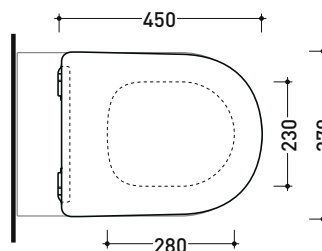

art. AP118
AP118G - AP118GE
AP118S
vista zenitale / zenital view