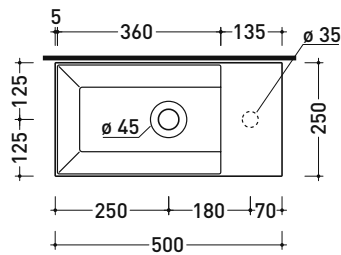

AP5025DX AppLight 5025

Wall-hung basin 50x25 cm with RIGHT tap ledge

• without overflow • arranged for single-tap hole

Complements: **Chromed towel holder (PMW60)**
Line taps basin: ONE - NOKÉ - SI - FOLD - X1 - STIL
Line accessories: TWO - HOOP - FOLD

Technical accessories: **Chrome siphon (SIFL/CR) - Telescopic chrome siphon (SIFL066)**
Chrome waste with automatic integrated overflow (PLTPCR)
Waste with automatic integrated overflow and ceramic cover (PLTPCE)
Stop & Go drain (PLSG)
CERAMIC Stop & Go drain (PLCE)
Two piece set chrome tap filters (RF026)
Fixing kit for wall (9002)

Package dim.

Weight 11 kg

Pz. Pallet n° 40

CE UNI EN 14688 - CL00 Dop-No14688

vista zenitale / zenital view