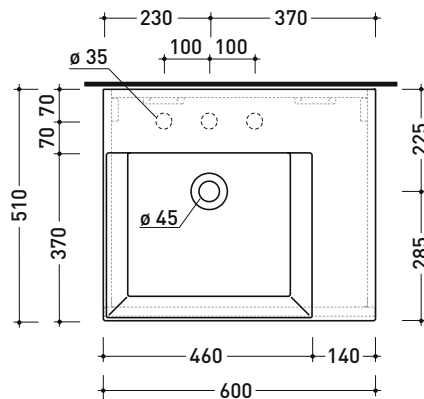

Package dim.

Weight 19 kg

Pz. Pallet n° -

UNI EN 14688 - CL00 Dop-No14688

pag. 2/2

vista zenitale / zenital view

vista frontale / frontal view

*** ATTENZIONE / ATTENTION:**
 utilizzare il sifone salvaspazio art. SIFLSP
 to use the space-saving siphon art. SIFLSP

sezione longitudinale / section

The furniture shown in the drawing is the art. CKDI02

AP7051 AppLight 7051

Countertop - wall hung - suitable for vanity unit basin 70x51 cm with right ledge

• without overflow • arranged for three tap holes