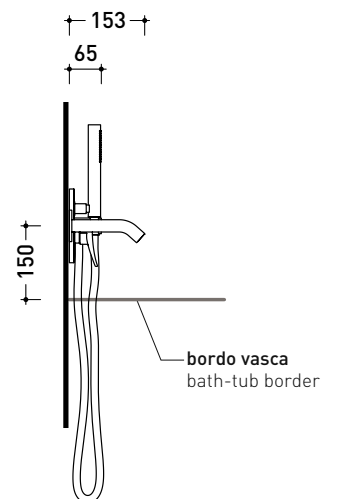

Weight **2,9 kg**

Pz. Pallet n° -

vista frontale / frontal view

vista laterale / lateral view

sizes in mm

art. AP295

AP296

Bathtub set: concealed mixer with diverter, wall-mounted spout and handshower (completed by support, handshower and hose - built-in part INCLUDED)

Package dim.

Weight **9,6 kg**

Pz. Pallet n° -

vista zenitale / zenital view

vista frontale / frontal view

vista laterale / lateral view

sizes in mm

art. AP296

sizes in mm

AP3165

Handshower with simple jet (completed by support/water outlet and hose)

Package dim.

Weight **0,8 kg**

Pz. Pallet n° -

vista zenitale / zenital view

vista frontale / frontal view

vista laterale / lateral view

sizes in mm

AP3408

Shower head with wall-mounted arm

Package dim.

Weight **0,8 kg**

Pz. Pallet n° -

CE