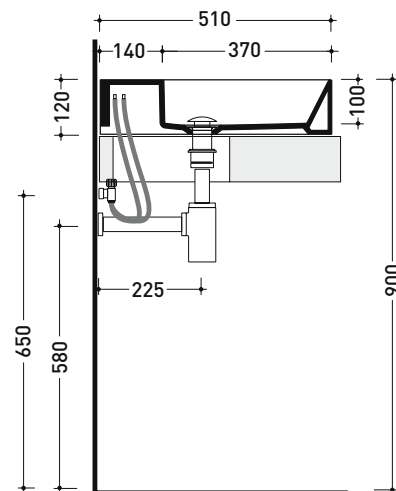

vista zenitale / zenital view

sezione longitudinale / section

sizes in mm

Please consider a 2% tolerance on indicated measurements

AP8551 AppLight 8551

Countertop - wall hung - suitable for vanity unit basin 85x51 cm with right ledge