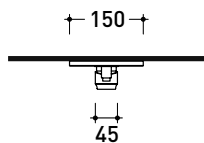

vista zenitale / zenital view