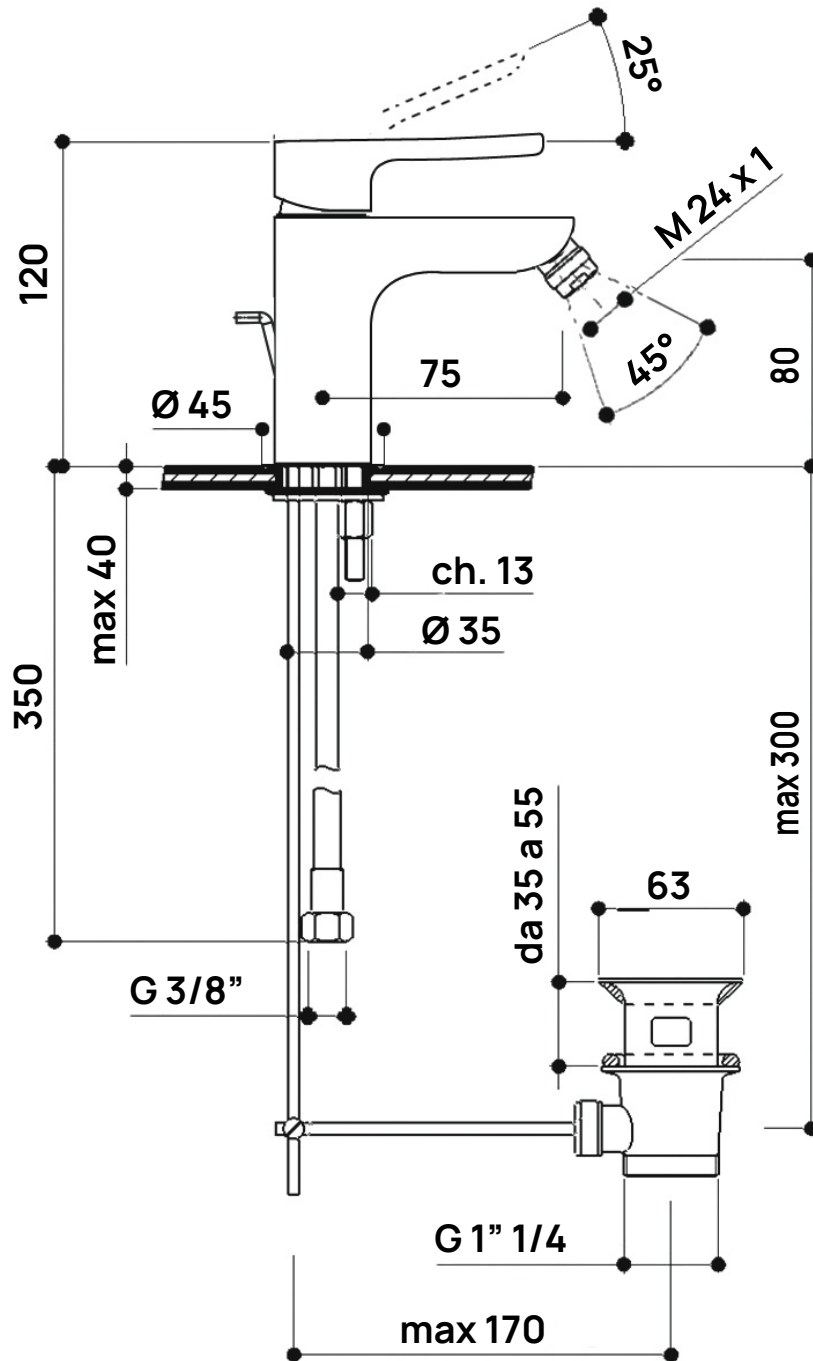

art. AP245

sizes in mm