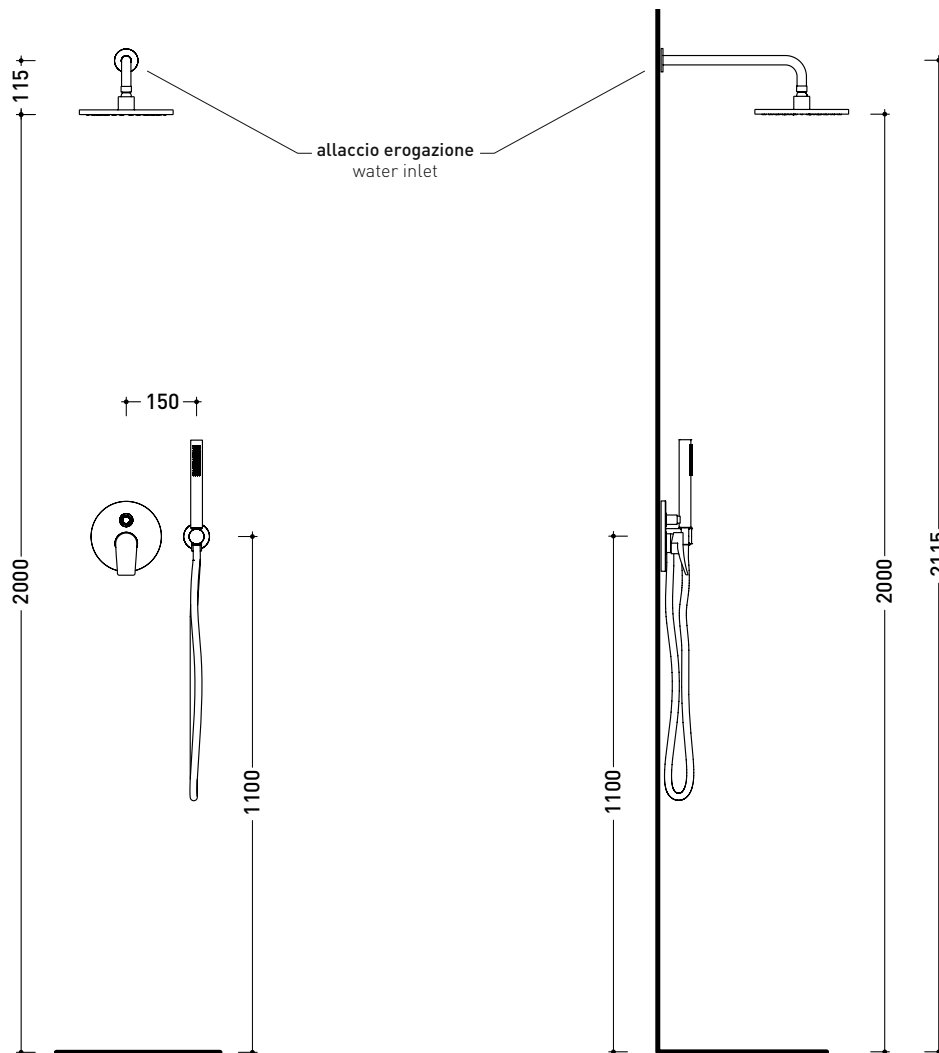

sizes in mm

art. **AP294**

sizes in mm

AP295

Shower set: concealed shower mixer with diverter, wall-mounted shower head and handshower (completed by support, handshower and hose - built-in part INCLUDED)

Package dim.

Weight **2,9 kg**

Pz. Pallet n° -

vista frontale / frontal view

vista laterale / lateral view

sizes in mm

art. AP295

AP296

Bathtub set: concealed mixer with diverter, wall-mounted spout and handshower (completed by support, handshower and hose - built-in part INCLUDED)