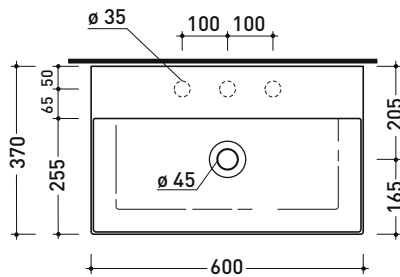

AP6037 AppLight 6037

Countertop - wall hung basin 60x37 cm

• with overflow • arranged for three tap holes

Complements: **Chromed towel holder (PMW60)**
Line taps basin: ONE - NOKÉ - SI - FOLD - X1 - STIL
Line accessories: TWO - HOOP - FOLD

Technical accessories: **Chrome siphon (SIFL/CR) - Telescopic chrome siphon (SIFL066)**
Stop & Go drain (PLSG)
CERAMIC Stop & Go drain (PLCE)
Two piece set chrome tap filters (RF026)
Fixing kit for wall (9002)

Package dim.

Weight 15 kg

Pz. Pallet n° 21

UNI EN 14688 - CL20 Dop-No14688

vista zenitale / zenital view