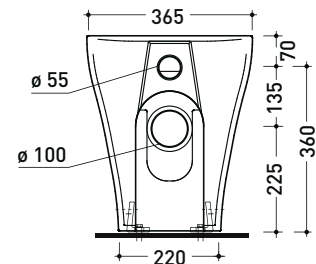

vista retro / back view

SCARICO A PARETE
PREDISPOSTO PER WC SOSPESO
WALL DISCHARGE ARRANGEMENT
FOR WALL-HUNG WC