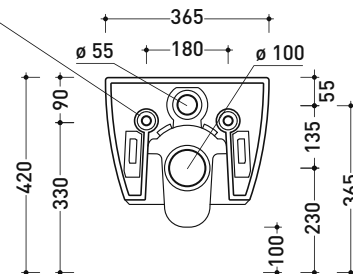

vista retro / back view