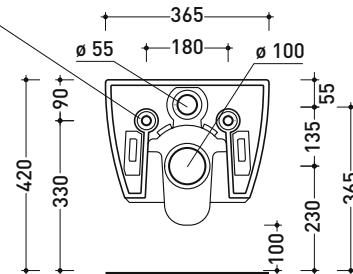

vista retro / back view

sizes in mm

Please consider a 2% tolerance on indicated measurements