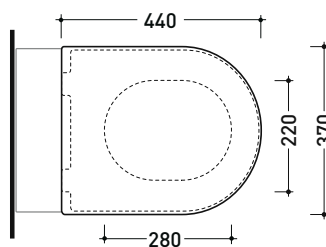

art. **AP118**
AP118G - AP118GE
AP118S
vista zenitale / zenital view