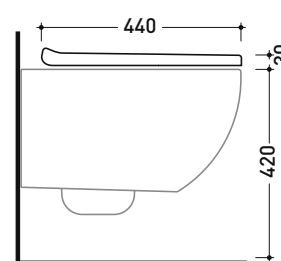

vista laterale / lateral view

vista laterale / lateral view

vista laterale / lateral view

sizes in mm

QKCW09

SLIM Soft-closing thermostetting seat&cover with **quick-release hinges**

Complements: **Wall hung wc App** (AP118 - AP118G - AP118S)
Wall hung wc MiniApp (AP119 - AP119G)
App back to wall wc (AP117G - AP117RG)