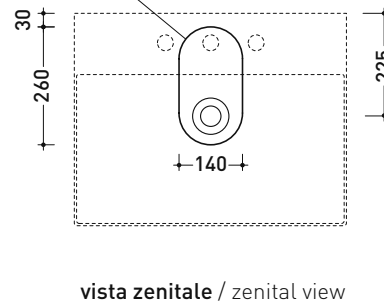

foro consigliato sul piano
suggested hole on the top