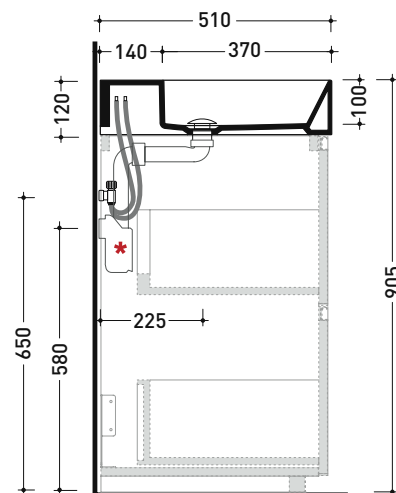

sezione longitudinale / section

The furniture shown in the drawing is the art. CKDI02

AP7051 AppLight 7051

Countertop - wall hung - suitable for vanity unit basin 70x51 cm with right ledge

• without overflow • arranged for three tap holes