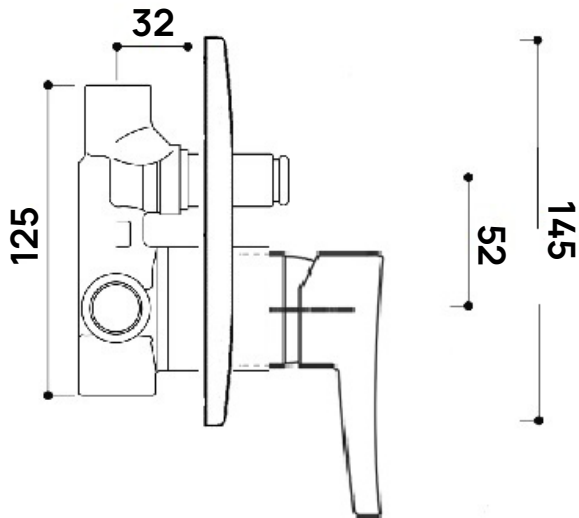

Weight **2,9 kg**

Pz. Pallet n° -

vista frontale / frontal view

vista laterale / lateral view

sizes in mm

art. AP295

AP296

Bathtub set: concealed mixer with diverter, wall-mounted spout and handshower (completed by support, handshower and hose - built-in part INCLUDED)