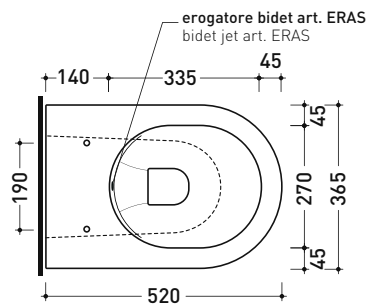

Package dim.

Weight 29 kg

Pz. Pallet n° 15

UNI EN 997

Dop-No997

pag. 1/2

Flaminia does not recommend combining this toilet model with rapid-flow/flushometer systems or traditional high tanks

vista zenitale / zenital view