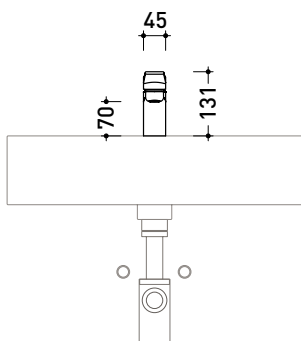

vista frontale / frontal view