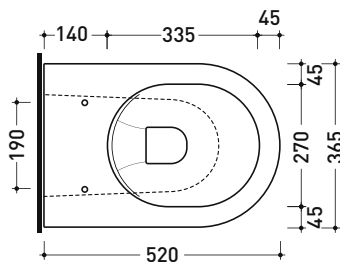

Dim. Imballo

Peso 28 kg

Pz. Pallet n° 15

UNI EN 997

Dop-No997

pag. 1/2

Flaminia does not recommend combining this toilet model with rapid-flow/flushometer systems or traditional high tanks

vista zenitale / zenital view