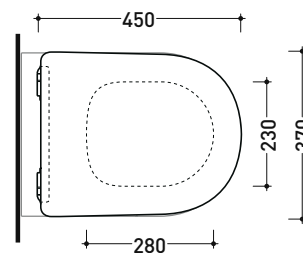

art. AP119
AP119G
vista zenitale / zenital view