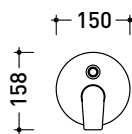

vista frontale / frontal view