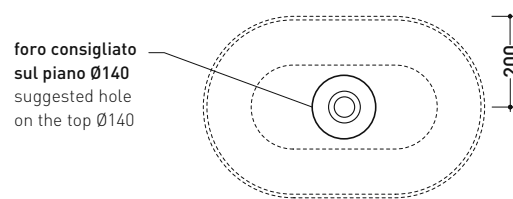

AP62A App 62

Countertop basin 62 cm

• without overflow • without tap ledge

Complements: **FORTY6 shelf (F6BL)**
Furniture CUBIKA - depth. 37 / 50 cm
Furniture DENVER (DV103M)
Filo 75 structure (FI75SV - FI75SC)
Line taps basin: ONE - NOKÉ - SI - FOLD - X1 - STIL
Line accessories: TWO - HOOP - FOLD

Technical accessories: **Chrome siphon (SIFL/CR) - Telescopic chrome siphon (SIFL066)**
Stop & Go drain (PLSG)
CERAMIC Stop & Go drain (PLCE)
Chrome waste with automatic integrated overflow (PLTPCR)
Waste with automatic integrated overflow and ceramic cover (PLTPCE)

Package dim.

Weight **11 kg**

Pz. Pallet n° **30**

CE UNI EN 14688 - CL00 Dop-No14688

sizes in mm

Please consider a 2% tolerance on indicated measurements