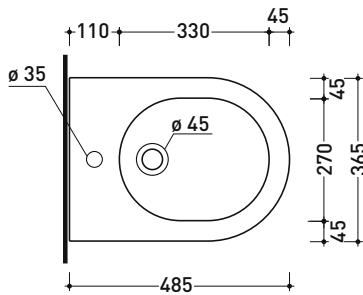

AP219 MiniApp

Wall hung single-hole bidet (fixing kit included art. 9008)

• with overflow • without tap hole on demand

Complements: **Line taps bidet:** ONE - NOKÉ - SI - FOLD - X1 - STIL
Line accessories: TWO - HOOP - FOLD

Technical accessories: **Universal fixing bracket for wall hung wc/bidet (41/P)**
Short chrome siphon for bidet (SIFB/CR)
Stop & Go drain (PLSG)
CERAMIC Stop & Go drain (PLCE)
Two piece set chrome tap filters (RF026)

Package dim.

Weight 16,7 kg

Pz. Pallet n° 18

UNI EN 14528 - CL20 Dop-No14528

vista zenitale / zenital view