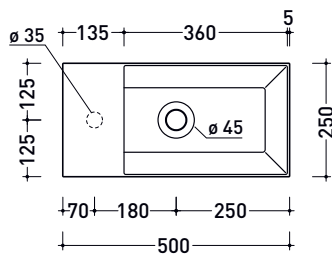

AP5025 AppLight 5025

Reversible countertop basin 50x25 cm with tap ledge

• without overflow • arranged for single-tap hole

Complements: **Line taps basin:** ONE - NOKÉ - SI - FOLD - X1 - STIL
Line accessories: TWO - HOOP - FOLD

Technical accessories: **Chrome siphon (SIFL/CR) - Telescopic chrome siphon (SIFL066)**
Chrome waste with automatic integrated overflow (PLTPCR)
Waste with automatic integrated overflow and ceramic cover (PLTPCE)
Stop & Go drain (PLSG)
CERAMIC Stop & Go drain (PLCE)
Two piece set chrome tap filters (RF026)

Package dim.

Weight 11 kg

Pz. Pallet n° 40

UNI EN 14688 - CL00 Dop-No14688

vista zenitale / zenital view