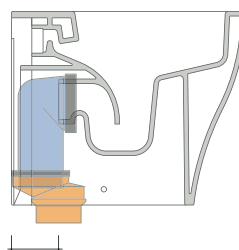

KIT SUITABLE FOR FLOOR TRAP

LKR90 (SET: LKR90)

da/ from 50 a/ to 80 mm

LK8010 (SET: LKR90+LKR20)

da/ from 80 a/ to 100 mm

LK1012 (SET: LKR90+LKR40)

da/ from 100 a/ to 120 mm

LK1214 (SET: LKRS+LKR40)