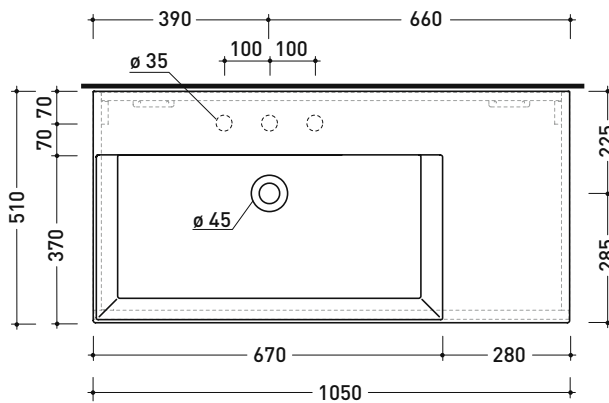

vista zenitale / zenital view