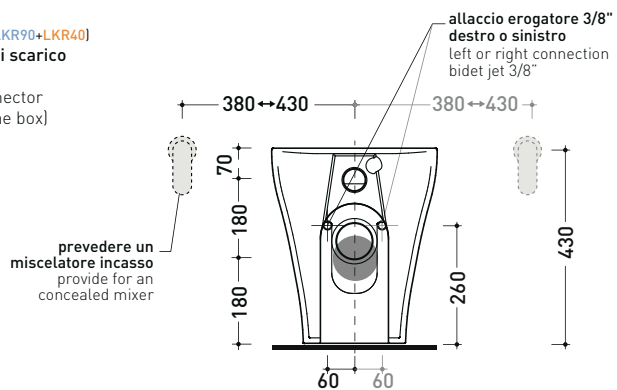

vista retro / back view

sizes in mm

Please consider a 2% tolerance on indicated measurements