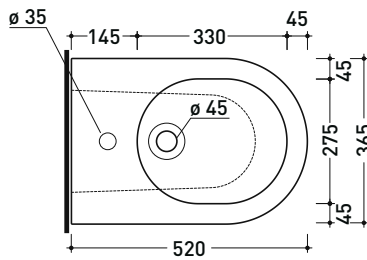

AP217

Back to wall single-hole bidet

• with overflow • without tap hole on demand

Complements: **Niagara panel bidet (TR40)**
Line taps bidet: ONE - NOKÉ - SI - FOLD - X1 - STIL
Line accessories: TWO - HOOP - FOLD

Technical accessories:
Floor fixing kit (9003)
Short chrome siphon for bidet (SIFB/CR)
Stop & Go drain (PLSG)
Stop&Go CERAMIC drain (PLCE)
Two piece set chrome tap filters (RF026)

Package dim.

Weight **25 kg**

Pz. Pallet n° **15**

CE UNI EN 14528 - CL20 Dop-No14528

vista zenitale / zenital view