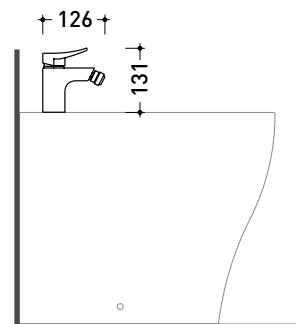

vista frontale / frontal view

sizes in mm