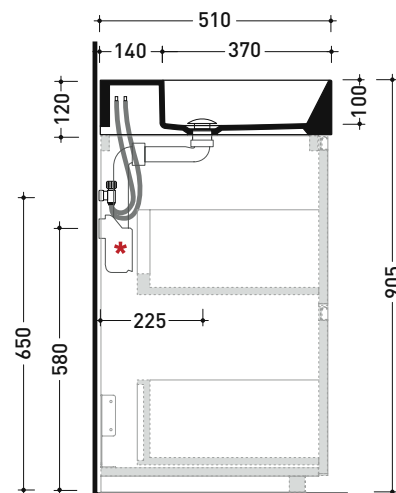

Package dim.

Weight 19 kg

Pz. Pallet n° -

UNI EN 14688 - CL00 Dop-No14688

pag. 1/2

foro consigliato sul piano
suggested hole on the top

AP8551 AppLight 8551

Countertop - wall hung - suitable for vanity unit basin 85x51 cm with right ledge

Package dim. | Weight 23,6 kg | Pz. Pallet n° -

UNI EN 14688 - CL00 Dop-No14688

pag. 2/2

vista zenitale / zenital view

vista frontale / frontal view

*** ATTENZIONE / ATTENTION:**
 utilizzare il sifone salvaspazio art. SIFLSP
 to use the space-saving siphon art. SIFLSP

sezione longitudinale / section

The furniture shown in the drawing is the art. CKD919

AP10551 AppLight 10551

Countertop - wall hung - suitable for vanity unit basin 105x51 cm with right ledge

• without overflow • arranged for three tap holes