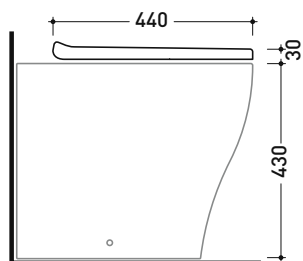

vista laterale / lateral view

vista laterale / lateral view

vista laterale / lateral view

sizes in mm

QKCW09

SLIM Soft-closing thermostetting seat&cover with **quick-release hinges**

Complements: **Wall hung wc App** (AP118 - AP118G - AP118S)
Wall hung wc MiniApp (AP119 - AP119G)
App back to wall wc (AP117G - AP117RG)