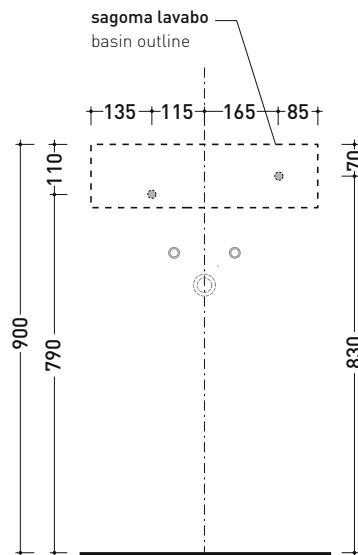

Package dim.

Weight 19 kg

Pz. Pallet n° -

UNI EN 14688 - CL00 Dop-No14688

pag. 2/2

vista zenitale / zenital view

vista frontale / frontal view

*** ATTENZIONE / ATTENTION:**
 utilizzare il sifone salvaspazio art. SIFLSP
 to use the space-saving siphon art. SIFLSP

Package dim.

Weight 21 kg

Pz. Pallet n° -

UNI EN 14688 - CL00 Dop-No14688

pag. 1/2

foro consigliato sul piano
suggested hole on the top

vista zenitale / zenital view

sizes in mm

Package dim.

Weight 11 kg

Pz. Pallet n° 40

CE UNI EN 14688 - CL00 Dop-No14688

vista zenitale / zenital view

vista frontale / frontal view

vista frontale fissaggio lavabo
fixing basin frontal view

sezione longitudinale / section

sizes in mm

Please consider a 2% tolerance on indicated measurements

AP5025SX AppLight 5025

Wall-hung basin 50x25 cm with LEFT tap ledge

• without overflow • arranged for single-tap hole

Complements: **Chromed towel holder (PMW60)**
Line taps basin: ONE - NOKÉ - SI - FOLD - X1 - STIL
Line accessories: TWO - HOOP - FOLD