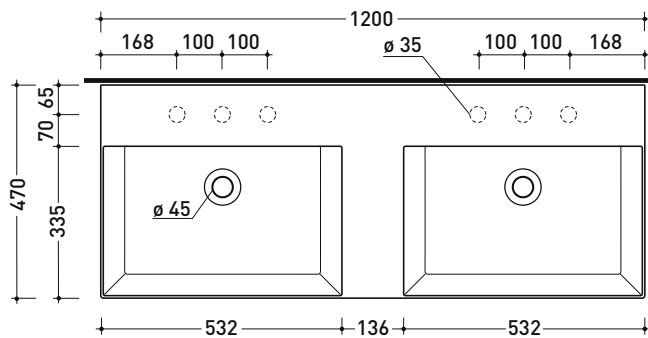

AP120L AppLight 120

Countertop - wall hung basin 120x47 cm with double basin

• with overflow • arranged for two/six tap holes

Complements: Furniture CUBIKA - depth. 50 cm
Line taps basin: ONE - NOKÉ - SI - FOLD - X1 - STIL
Line accessories: TWO - HOOP - FOLD

Technical accessories: Chrome siphon (SIFL/CR) - Telescopic chrome siphon (SIFL066)
Stop & Go drain (PLSG)
CERAMIC Stop & Go drain (PLCE)
Two piece set chrome tap filters (RF026)
Fixing kit for wall (9002)

Package dim. | Weight 38,5 kg | Pz. Pallet n° 10

CE UNI EN 14688 - CL20 Dop-No14688

vista zenitale / zenital view