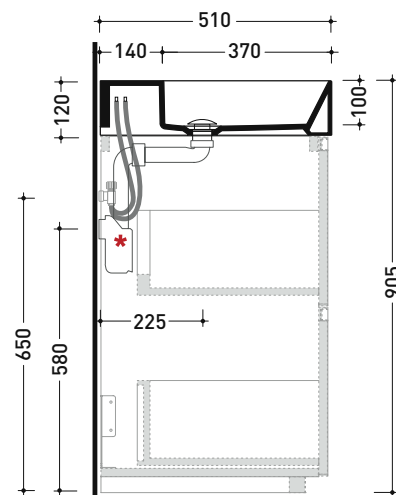

Package dim.

Weight 19 kg

Pz. Pallet n° -

UNI EN 14688 - CL00 Dop-No14688

pag. 1/2

foro consigliato sul piano
suggested hole on the top

AP8551 AppLight 8551

Countertop - wall hung - suitable for vanity unit basin 85x51 cm with right ledge

sezione longitudinale / section

The furniture shown in the drawing is the art. CKD913

AP8551 AppLight 8551

Countertop - wall hung - suitable for vanity unit basin 85x51 cm with right ledge

• without overflow • arranged for three tap holes