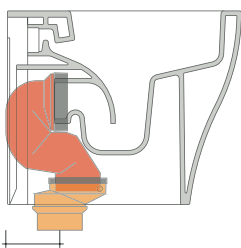

KIT SUITABLE FOR FLOOR TRAP

LKR90 (SET: LKR90)

da/ from 50 a/ to 80 mm

LK8010 (SET: LKR90+LKR20)

da/ from 80 a/ to 100 mm

LK1012 (SET: LKR90+LKR40)

da/ from 100 a/ to 120 mm

LK1214 (SET: LKRS+LKR40)