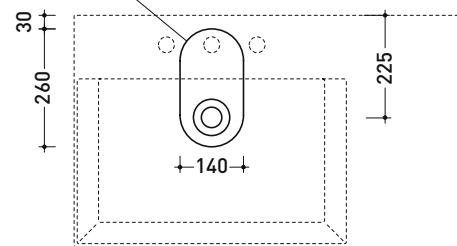

Package dim.

Weight 19 kg

Pz. Pallet n° -

UNI EN 14688 - CL00 Dop-No14688

pag. 1/2

foro consigliato sul piano
suggested hole on the top

AP8551 AppLight 8551

Countertop - wall hung - suitable for vanity unit basin 85x51 cm with right ledge

Package dim.

Weight **23,6 kg**

Pz. Pallet n° -

CE UNI EN 14688 - CL00 Dop-No14688

pag. 1/2

vista zenitale / zenital view

vista frontale / frontal view

foro consigliato sul piano
suggested hole on the top

vista zenitale / zenital view

sezione longitudinale / section

sizes in mm

Please consider a 2% tolerance on indicated measurements

AP8551 AppLight 8551

Countertop - wall hung - suitable for vanity unit basin 85x51 cm with right ledge