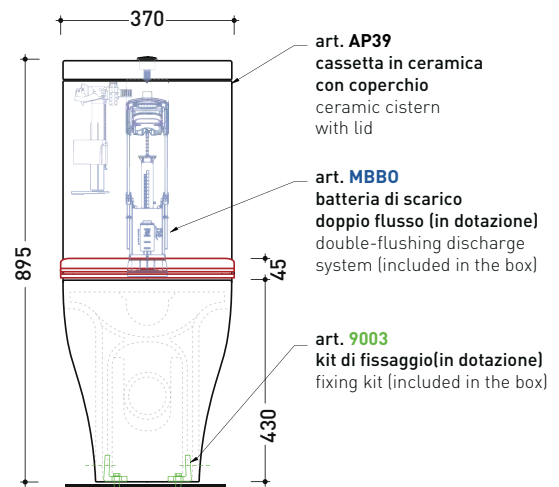

vista laterale / lateral view

sizes in mm

KITAP116G

Complete monoblock wc Kit consisting of:
 Monoblock wc **goclean** with S/P trap (art. AP116RG),
 drainage connectors (art. LK5018), ceramic cistern (art. AP39),
 discharge mechanism (art. MBBO), seat&cover (art. APCW07)
 and floor fixing kit (art. 9003).

Complements: Line accessories: TWO - HOOP - FOLD - STIL

Package dim. wc	cm	Weight	34 kg	Pz. Pallet n°	18
Package dim. cistern	cm	Weight	14 kg	Pz. Pallet n°	36

UNI EN 997

Dop-No997

pag. 1/2

vista zenitale / zenital view

vista laterale / lateral view

vista frontale / frontal view

sizes in mm

Please consider a 2% tolerance on indicated measurements

KITAP116G

Complete monoblock wc Kit consisting of:
 Monoblock wc **goclean** with S/P trap (art. AP116RG),
 drainage connectors (art. LK5018), ceramic cistern (art. AP39),
 discharge mechanism (art. MBBO), seat&cover (art. APCW07)
 and floor fixing kit (art. 9003).

Complements: Line accessories: TWO - HOOP - FOLD - STIL

Package dim. wc	cm	Weight	34 kg	Pz. Pallet n°	18
Package dim. cistern	cm	Weight	14 kg	Pz. Pallet n°	36

UNI EN 997

Dop-No997

pag. 2/2

vista zenitale / zenital view