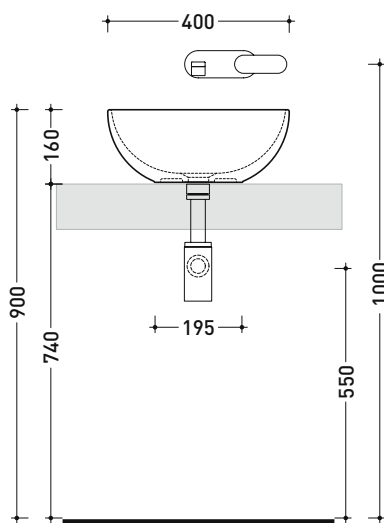

Package dim.

Weight 19 kg

Pz. Pallet n° -

UNI EN 14688 - CL00 Dop-No14688

pag. 1/2

foro consigliato sul piano
suggested hole on the top

AP8551 AppLight 8551

Countertop - wall hung - suitable for vanity unit basin 85x51 cm with right ledge

Package dim.

Weight **7 kg**

Pz. Pallet n° **42**

UNI EN 14688 - CL00 Dop-No14688

vista zenitale / zenital view

vista zenitale / zenital view

vista frontale / frontal view

sezione longitudinale / section

sizes in mm

Please consider a 2% tolerance on indicated measurements

AP62A App 62

Countertop basin 62 cm

• without overflow • without tap ledge

Complements: **FORTY6 shelf (F6BL)**
Furniture CUBIKA - depth. 37 / 50 cm
Furniture DENVER (DV103M)
Filo 75 structure (FI75SV - FI75SC)
Line taps basin: ONE - NOKÉ - SI - FOLD - X1 - STIL
Line accessories: TWO - HOOP - FOLD