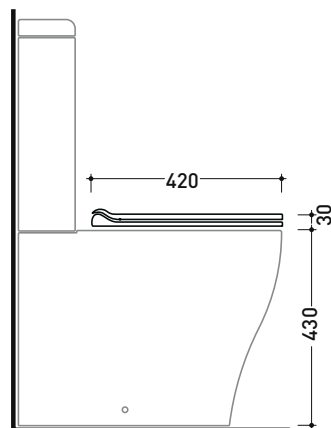

Complements: App monoblock Wc (AP116G - AP116RG)

Package dim.

Weight **3 kg**

Pz. Pallet n° -

art. AP116G - AP116RG
vista zenitale / zenital view

art. AP116G - AP116RG
vista laterale / lateral view

art. AP116G - AP116RG
vista frontale / frontal view