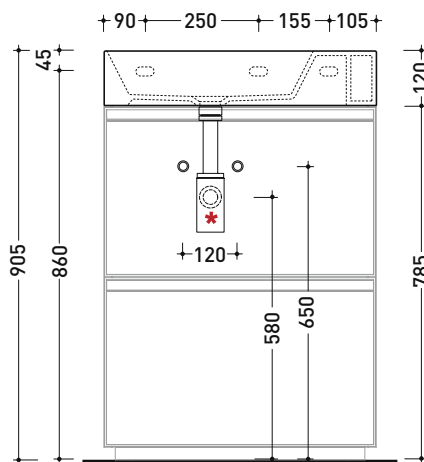

Package dim.

Weight 19 kg

Pz. Pallet n° -

UNI EN 14688 - CL00 Dop-No14688

pag. 2/2

vista zenitale / zenital view

vista frontale / frontal view

*** ATTENZIONE / ATTENTION:**
 utilizzare il sifone salvaspazio art. SIFLSP
 to use the space-saving siphon art. SIFLSP

sezione longitudinale / section

The furniture shown in the drawing is the art. CKDI02

AP7051 AppLight 7051

Countertop - wall hung - suitable for vanity unit basin 70x51 cm with right ledge

• without overflow • arranged for three tap holes