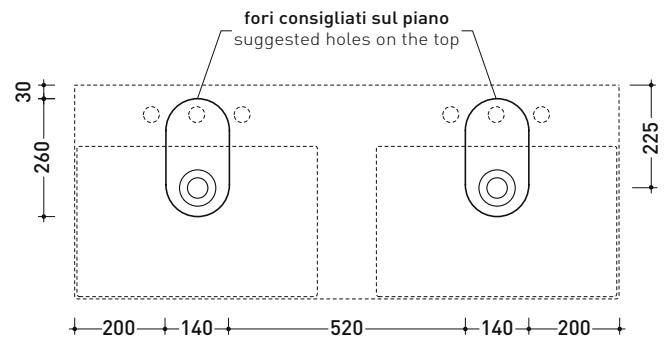

vista zenitale / zenital view