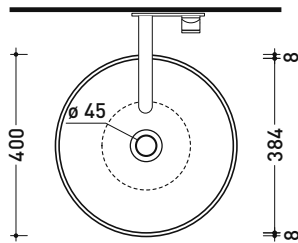

AP40A App 40

Countertop basin 40 cm

• without overflow • without tap ledge

Complements: **FORTY6 shelf (F6BL)**
Furniture CUBIKA - depth. 37 / 50 cm
Furniture DENVER
Filo 60 / 75 structure (FI60SV - FI75SV - FI75SC)
Line taps basin: ONE - NOKÉ - SI - FOLD - X1 - STIL
Line accessories: TWO - HOOP - FOLD

Technical accessories: **Chrome siphon (SIFL/CR) - Telescopic chrome siphon (SIFL066)**
Stop & Go drain (PLSG)
CERAMIC Stop & Go drain (PLCE)
Chrome waste with automatic integrated overflow (PLTPCR)
Waste with automatic integrated overflow and ceramic cover (PLTPCE)

Package dim.

Weight **7 kg**

Pz. Pallet n° **42**

UNI EN 14688 - CL00 Dop-No14688

vista zenitale / zenital view