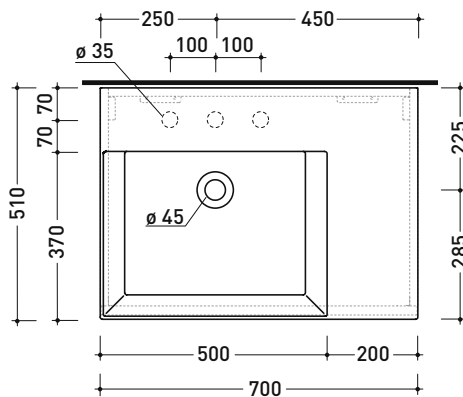

Package dim.

Weight 19 kg

Pz. Pallet n° -

UNI EN 14688 - CL00 Dop-No14688

pag. 1/2

foro consigliato sul piano
suggested hole on the top

AP8551 AppLight 8551

Countertop - wall hung - suitable for vanity unit basin 85x51 cm with right ledge

Package dim.

Weight 21 kg

Pz. Pallet n° -

UNI EN 14688 - CL00 Dop-No14688

pag. 2/2

vista zenitale / zenital view

vista frontale / frontal view

*** ATTENZIONE / ATTENTION:**
 utilizzare il sifone salvaspazio art. SIFLSP
 to use the space-saving siphon art. SIFLSP

sezione longitudinale / section

The furniture shown in the drawing is the art. CKD913

AP8551 AppLight 8551

Countertop - wall hung - suitable for vanity unit basin 85x51 cm with right ledge

• without overflow • arranged for three tap holes