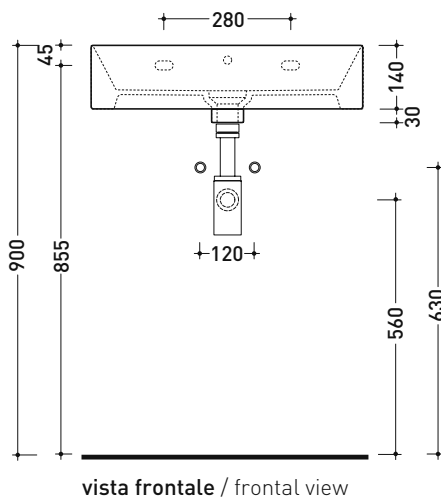

foro consigliato sul piano
suggested hole on the top