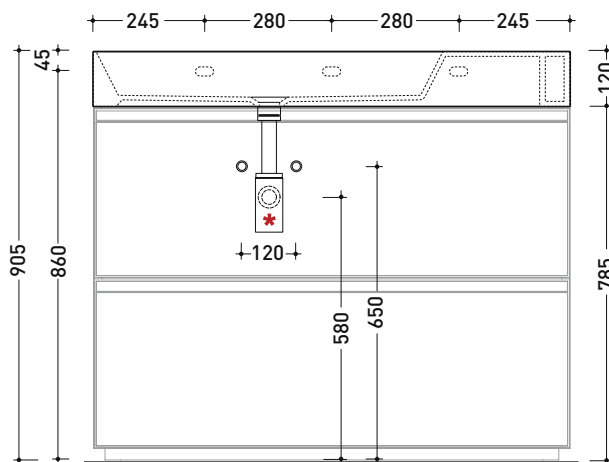

vista frontale / frontal view

* ATTENZIONE / ATTENTION:
utilizzare il sifone salvaspazio art. SIFLSP
to use the space-saving siphon art. SIFLSP