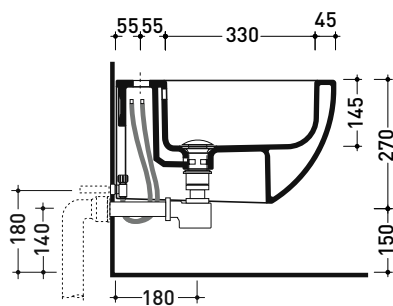

sezione longitudinale / section