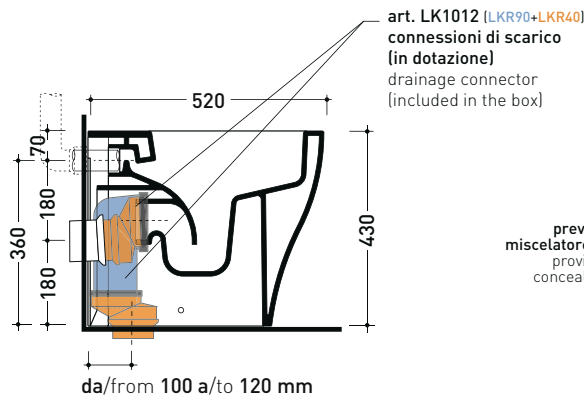

vista zenitale / zenital view

vista laterale / lateral view

sezione longitudinale / section

vista retro / back view

sizes in mm

Please consider a 2% tolerance on indicated measurements

AP117G

Back to wall wc with goclean system S/P trap
(drainage connectors art. LK1012 included)