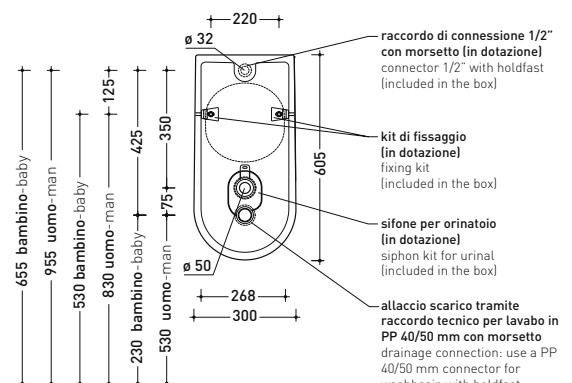

vista retro/ back view

sizes in mm

Please consider a 2% tolerance on indicated measurements