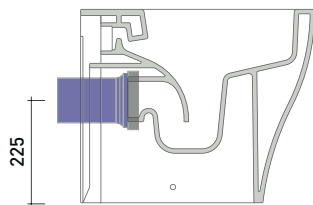

dettaglio kit erogatore
kit bidet jet detail

sezione longitudinale / section

vista retro / back view

sizes in mm

Please consider a 2% tolerance on indicated measurements

KIT SUITABLE FOR WALL TRAP

LKR00 (SET: LKR00)