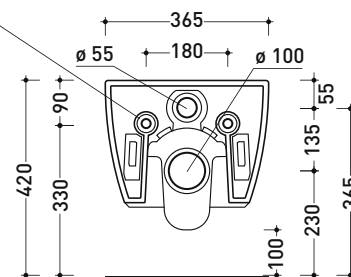

vista retro / back view

sizes in mm

Please consider a 2% tolerance on indicated measurements