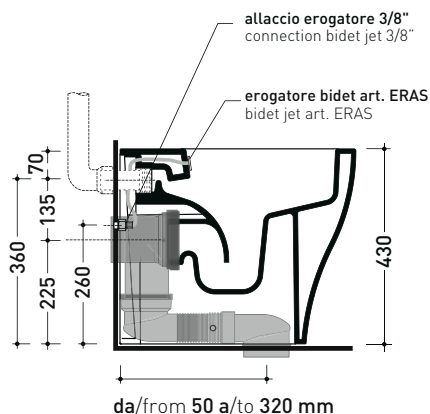

dettaglio kit erogatore
kit bidet jet detail

sezione longitudinale / section

vista retro / back view

sizes in mm

Please consider a 2% tolerance on indicated measurements

KIT SUITABLE FOR WALL TRAP

LKR00 (SET: LKR00)