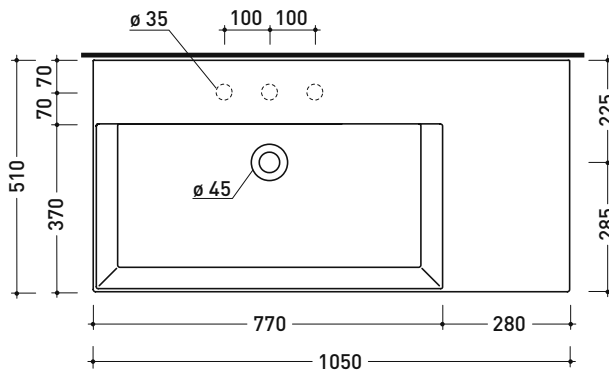

Package dim.

Weight 19 kg

Pz. Pallet n° -

UNI EN 14688 - CL00 Dop-No14688

pag. 1/2

foro consigliato sul piano
suggested hole on the top

AP8551 AppLight 8551

Countertop - wall hung - suitable for vanity unit basin 85x51 cm with right ledge

Package dim.

Weight **31 kg**

Pz. Pallet n° -

CE UNI EN 14688 - CL00 Dop-No14688

pag. 1/2

vista zenitale / zenital view

vista frontale / frontal view

foro consigliato sul piano
suggested hole on the top

vista zenitale / zenital view

sezione longitudinale / section

AP10551 AppLight 10551

Countertop - wall hung - suitable for vanity unit basin 105x51 cm with right ledge

• without overflow • arranged for three tap holes