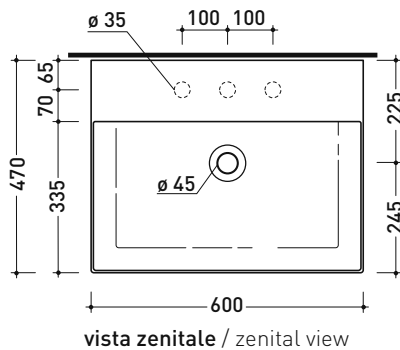

AP6047 AppLight 6047

Countertop - wall hung basin 60x47 cm

• with overflow • arranged for three tap holes

Complements: **Chromed towel holder (PMW60)**
Furniture CUBIKA - depth. 50 cm
Furniture DENVER (DV103M)
Line taps basin: ONE - NOKE - SI - FOLD - X1 - STIL
Line accessories: TWO - HOOP - FOLD

Technical accessories: **Chrome siphon (SIFL/CR) - Telescopic chrome siphon (SIFL066)**
Stop & Go drain (PLSG)
CERAMIC Stop & Go drain (PLCE)
Two piece set chrome tap filters (RF026)
Fixing kit for wall (9002)

Package dim.

Weight 19 kg

Pz. Pallet n° 14

UNI EN 14688 - CL20 Dop-No14688