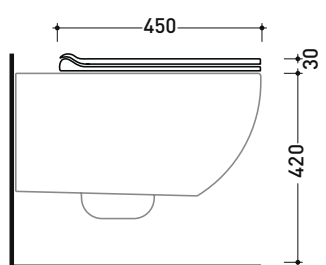

vista laterale / lateral view

vista laterale / lateral view

vista laterale / lateral view

sizes in mm

APCW10

SLIM Soft-closing thermosetting seat&cover with **quick-release hinges**

Complements: **Wall hung wc App gosilent (AP118S)**