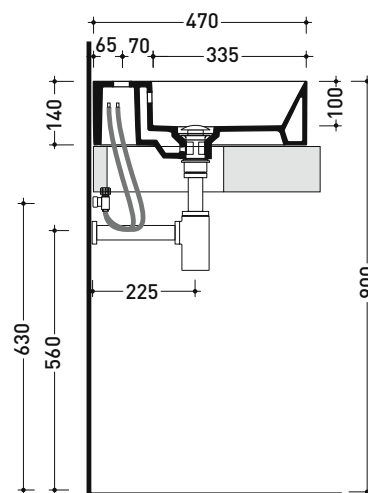

sezione longitudinale / section

sizes in mm

Please consider a 2% tolerance on indicated measurements

AP6037 AppLight 6037

Countertop - wall hung basin 60x37 cm

• with overflow • arranged for three tap holes