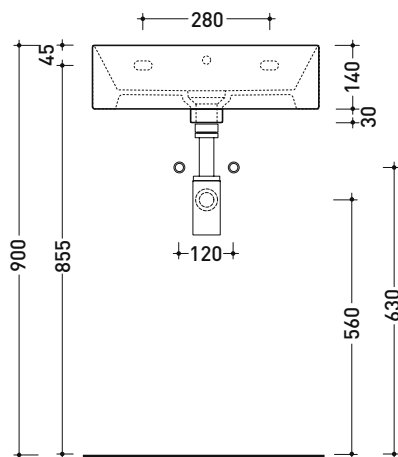

Package dim.

Weight 13,5 kg

Pz. Pallet n° 20

CE UNI EN 14688 - CL20 Dop-No14688

vista zenitale / zenital view

foro consigliato sul piano
 suggested hole on the top

vista zenitale / zenital view

vista frontale / frontal view

sezione longitudinale / section

sizes in mm

Please consider a 2% tolerance on indicated measurements

AP6037 AppLight 6037

Countertop - wall hung basin 60x37 cm

• with overflow • arranged for three tap holes