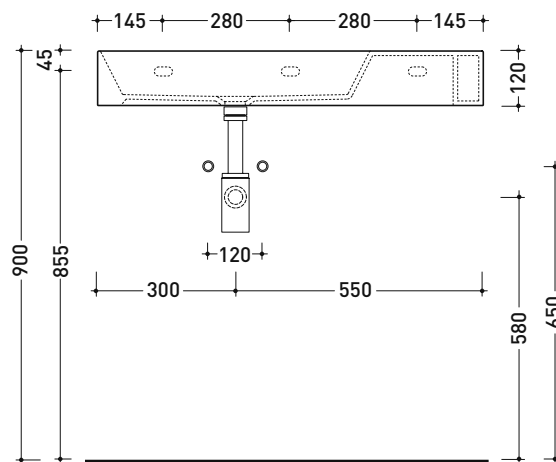

Package dim.

Weight **23,6 kg**

Pz. Pallet n° -

CE UNI EN 14688 - CL00 Dop-No14688

pag. 1/2

vista zenitale / zenital view

vista frontale / frontal view

foro consigliato sul piano
suggested hole on the top

vista zenitale / zenital view

sezione longitudinale / section

sizes in mm

Please consider a 2% tolerance on indicated measurements

AP8551 AppLight 8551

Countertop - wall hung - suitable for vanity unit basin 85x51 cm with right ledge