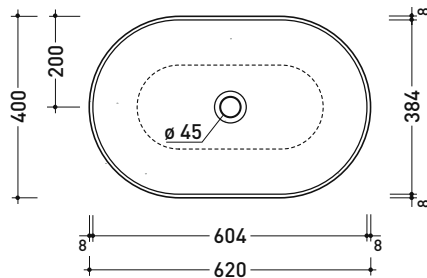

AP62A App 62

Countertop basin 62 cm

• without overflow • without tap ledge

Complements: **FORTY6 shelf (F6BL)**
Furniture CUBIKA - depth. 37 / 50 cm
Furniture DENVER (DV103M)
Filo 75 structure (FI75SV - FI75SC)
Line taps basin: ONE - NOKÉ - SI - FOLD - X1 - STIL
Line accessories: TWO - HOOP - FOLD

Technical accessories: **Chrome siphon (SIFL/CR) - Telescopic chrome siphon (SIFL066)**
Stop & Go drain (PLSG)
CERAMIC Stop & Go drain (PLCE)
Chrome waste with automatic integrated overflow (PLTPCR)
Waste with automatic integrated overflow and ceramic cover (PLTPCE)

Package dim.

Weight **11 kg**

Pz. Pallet n° **30**

CE UNI EN 14688 - CL00 Dop-No14688

vista zenitale / zenital view