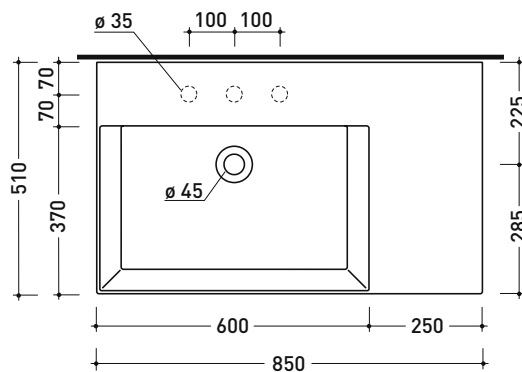

Package dim.

Weight **23,6 kg**

Pz. Pallet n° -

CE UNI EN 14688 - CL00 Dop-No14688

pag. 1/2

vista zenitale / zenital view

vista frontale / frontal view

foro consigliato sul piano
suggested hole on the top

vista zenitale / zenital view

sezione longitudinale / section

sizes in mm

Please consider a 2% tolerance on indicated measurements

AP8551 AppLight 8551

Countertop - wall hung - suitable for vanity unit basin 85x51 cm with right ledge