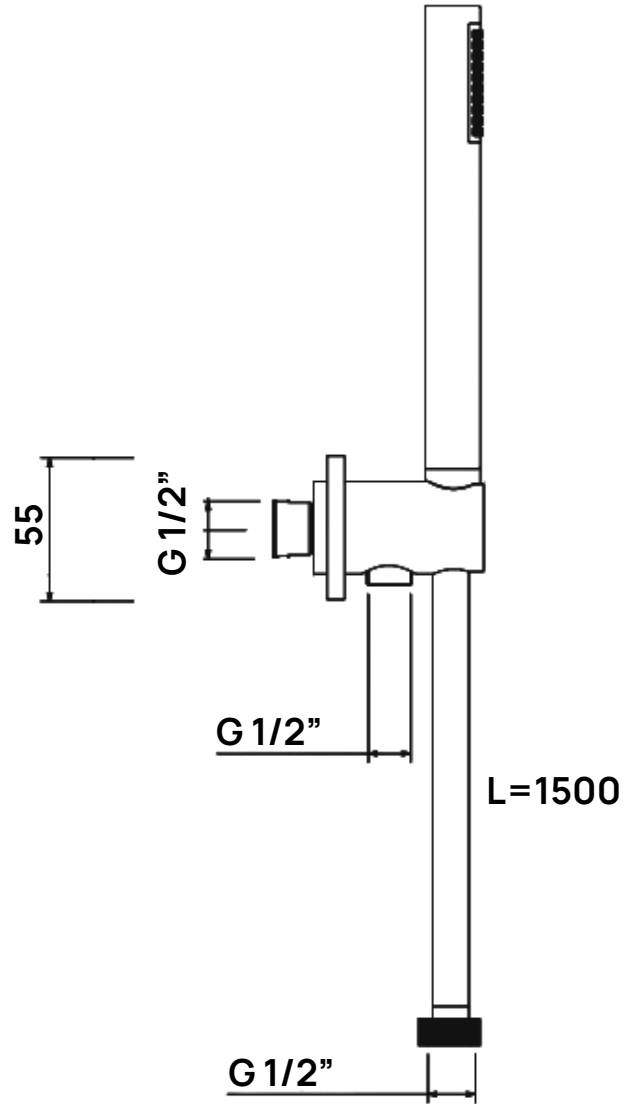

Weight **2,9 kg**

Pz. Pallet n° -

vista frontale / frontal view

vista laterale / lateral view

sizes in mm

art. AP295

AP296

Bathtub set: concealed mixer with diverter, wall-mounted spout and handshower (completed by support, handshower and hose - built-in part INCLUDED)