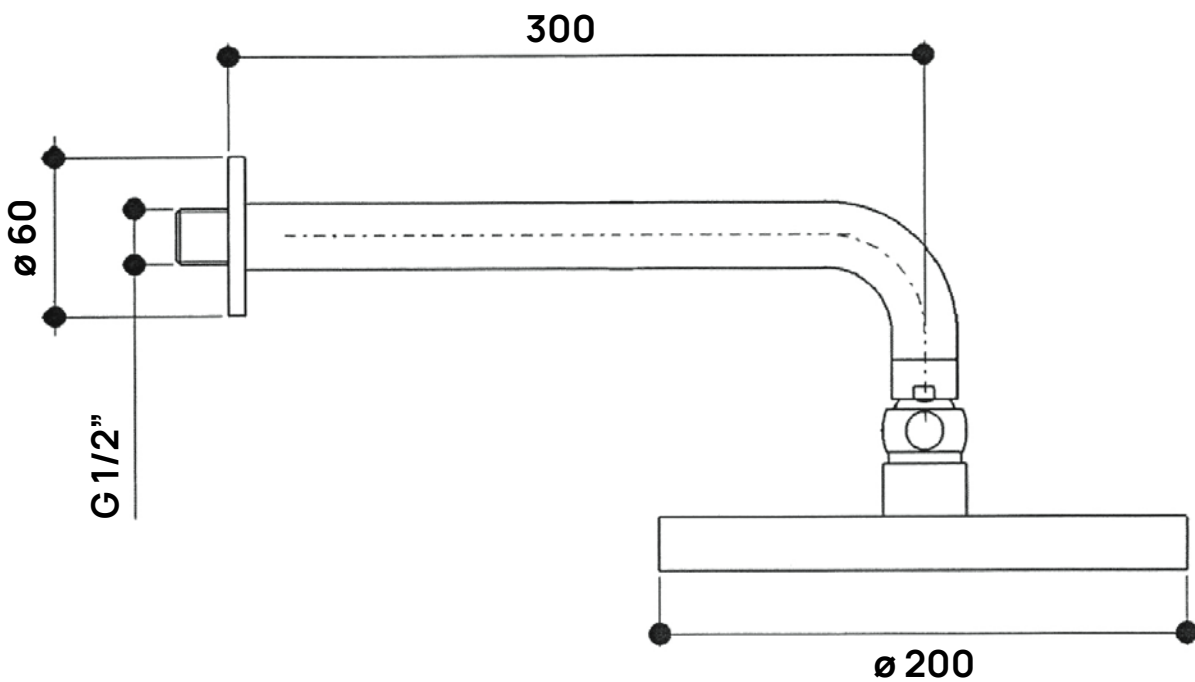

Weight **2,9 kg**

Pz. Pallet n° -

vista frontale / frontal view

vista laterale / lateral view

sizes in mm

art. AP295

AP296

Bathtub set: concealed mixer with diverter, wall-mounted spout and handshower (completed by support, handshower and hose - built-in part INCLUDED)