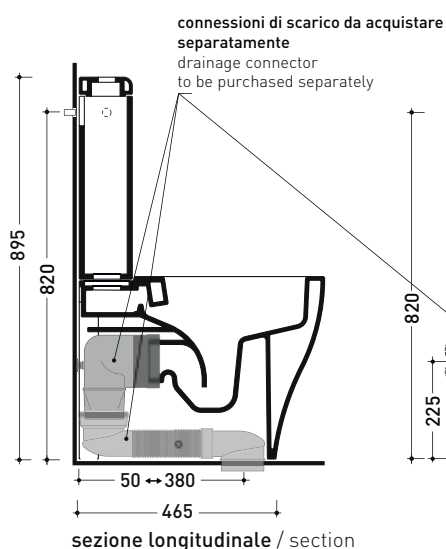

Package dim. wc | Weight 33 kg | Pz. Pallet n° 18

Package dim. cistern | Weight 14 kg | Pz. Pallet n° 36

Dop-No997

pag. 1/2

vista zenitale / zenital view

sezione longitudinale / section

sezione longitudinale / section

vista frontale / front view

sizes in mm

Please consider a 2% tolerance on indicated measurements

KIT SUITABLE FOR WALL TRAP

LKR00 (SET: LKR00)

KIT SUITABLE FOR FLOOR TRAP

LK5018 (SET: TR38CON+LKR40)

da/ from 50 a/ to 180 mm