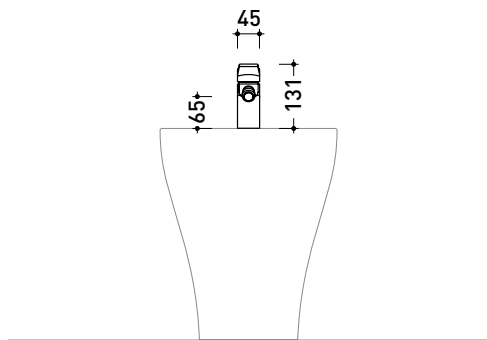

vista laterale / lateral view

sizes in mm

AP245

Single lever bidet mixer
(1" 1/4 pop-up waste included)

Package dim.

Weight **1,4 kg**

Pz. Pallet n° -

vista zenitale / zenital view