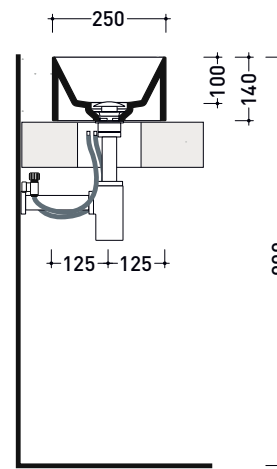

vista zenitale / zenital view

sezione longitudinale / section

sizes in mm

Please consider a 2% tolerance on indicated measurements

AP8551 AppLight 8551

Countertop - wall hung - suitable for vanity unit basin 85x51 cm with right ledge

Package dim.

Weight 11 kg

Pz. Pallet n° 40

UNI EN 14688 - CL00 Dop-No14688

vista zenitale / zenital view

vista zenitale / zenital view

vista frontale / frontal view

sezione longitudinale / section