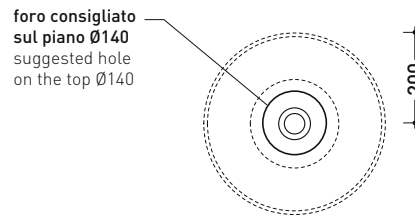

vista zenitale / zenital view