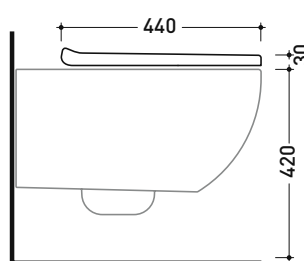

vista laterale / lateral view

vista laterale / lateral view

vista laterale / lateral view

sizes in mm

QKCW09

SLIM Soft-closing thermostetting seat&cover with **quick-release hinges**

Complements: **Wall hung wc App** (AP118 - AP118G - AP118S)
Wall hung wc MiniApp (AP119 - AP119G)
App back to wall wc (AP117G - AP117RG)