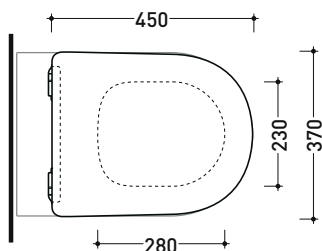

APCW10

SLIM Soft-closing thermosetting seat&cover with **quick-release hinges**

Complements: **Wall hung wc App gosilent (AP118S)**

Package dim.

Weight **2 kg**

Pz. Pallet n° -

art. AP117G - AP117GE
AP117RG - AP117RGE
vista zenitale / zenital view