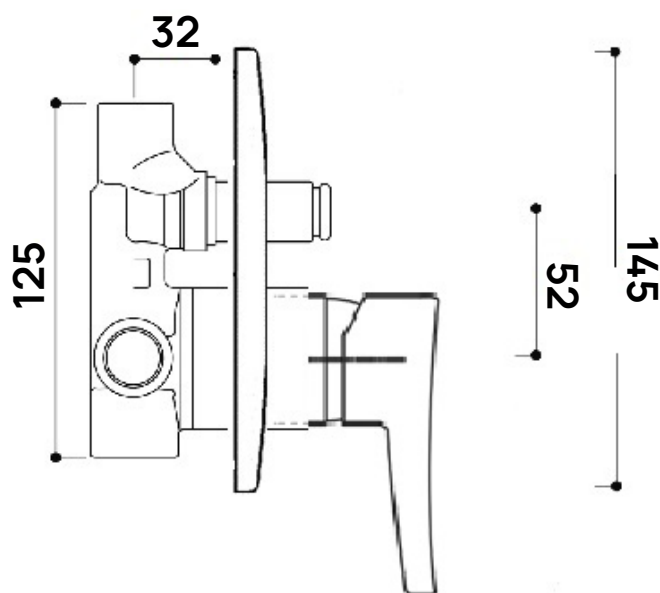

sizes in mm

art. **AP294**

sizes in mm

AP295

Shower set: concealed shower mixer with diverter, wall-mounted shower head and handshower (completed by support, handshower and hose - built-in part INCLUDED)

Package dim.