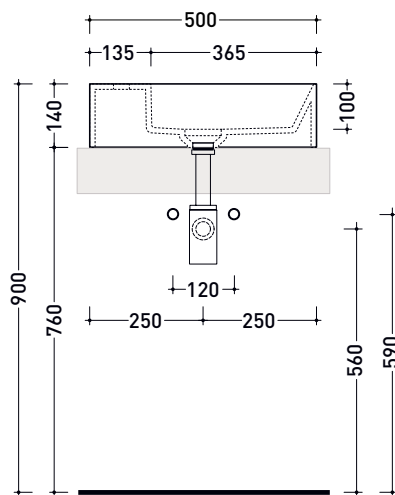

Package dim.

Weight 21 kg

Pz. Pallet n° -

UNI EN 14688 - CL00 Dop-No14688

pag. 2/2

vista zenitale / zenital view

vista frontale / frontal view

*** ATTENZIONE / ATTENTION:**
 utilizzare il sifone salvaspazio art. SIFLSP
 to use the space-saving siphon art. SIFLSP

sezione longitudinale / section

The furniture shown in the drawing is the art. CKD913

AP8551 AppLight 8551

Countertop - wall hung - suitable for vanity unit basin 85x51 cm with right ledge

• without overflow • arranged for three tap holes

vista zenitale / zenital view

sezione longitudinale / section

sizes in mm

Please consider a 2% tolerance on indicated measurements

AP8551 AppLight 8551

Countertop - wall hung - suitable for vanity unit basin 85x51 cm with right ledge

Package dim.

Weight 11 kg

Pz. Pallet n° 40

UNI EN 14688 - CL00 Dop-No14688

vista zenitale / zenital view

vista zenitale / zenital view

vista frontale / frontal view

sezione longitudinale / section