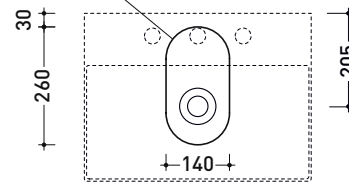

foro consigliato sul piano
suggested hole on the top