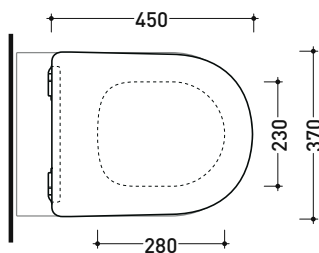

QKCW09

SLIM Soft-closing thermostetting seat&cover with **quick-release hinges**

Complements: **Wall hung wc App** (AP118 - AP118G - AP118S)
Wall hung wc MiniApp (AP119 - AP119G)
App back to wall wc (AP117G - AP117RG)

Package dim.

Weight **3 kg**

Pz. Pallet n° -

art. AP117G - AP117GE
AP117RG - AP117RGE
vista zenitale / zenital view