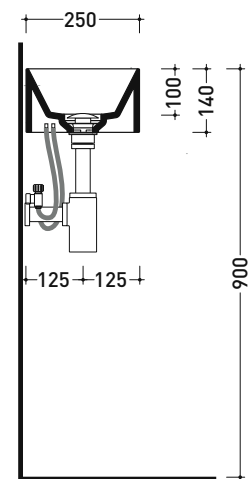

Package dim.

Weight 21 kg

Pz. Pallet n° -

UNI EN 14688 - CL00 Dop-No14688

pag. 1/2

foro consigliato sul piano
suggested hole on the top

vista zenitale / zenital view

sizes in mm

vista zenitale / zenital view

sezione longitudinale / section

sizes in mm

Please consider a 2% tolerance on indicated measurements

AP8551 AppLight 8551

Countertop - wall hung - suitable for vanity unit basin 85x51 cm with right ledge

Package dim. | Weight 11 kg | Pz. Pallet n° 40

CE UNI EN 14688 - CL00 Dop-No14688

vista zenitale / zenital view

vista frontale / frontal view

vista frontale fissaggio lavabo
fixing basin frontal view

sezione longitudinale / section