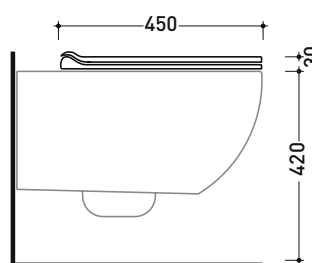

vista laterale / lateral view

sizes in mm