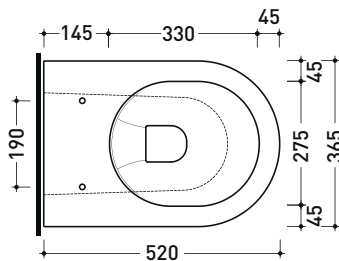

Package dim.

Weight 28 kg

Pz. Pallet n° 15

UNI EN 997

Dop-No997

Flaminia does not recommend combining this toilet model with rapid-flow/flushometer systems or traditional high tanks

vista zenitale / zenital view