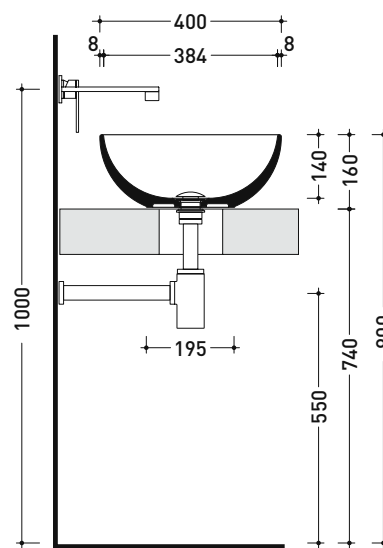

Package dim.

Weight 19 kg

Pz. Pallet n° -

UNI EN 14688 - CL00 Dop-No14688

pag. 1/2

foro consigliato sul piano
suggested hole on the top

AP8551 AppLight 8551

Countertop - wall hung - suitable for vanity unit basin 85x51 cm with right ledge

Package dim.

Weight 21 kg

Pz. Pallet n° -

UNI EN 14688 - CL00 Dop-No14688

pag. 1/2

foro consigliato sul piano
suggested hole on the top

vista zenitale / zenital view

sizes in mm

Package dim.

Weight **7 kg**

Pz. Pallet n° **42**

UNI EN 14688 - CL00 Dop-No14688

vista zenitale / zenital view

vista zenitale / zenital view

vista frontale / frontal view

sezione longitudinale / section

sizes in mm

Please consider a 2% tolerance on indicated measurements

AP62A App 62

Countertop basin 62 cm

• without overflow • without tap ledge

Complements: **FORTY6 shelf (F6BL)**
Furniture CUBIKA - depth. 37 / 50 cm
Furniture DENVER (DV103M)
Filo 75 structure (FI75SV - FI75SC)
Line taps basin: ONE - NOKÉ - SI - FOLD - X1 - STIL
Line accessories: TWO - HOOP - FOLD