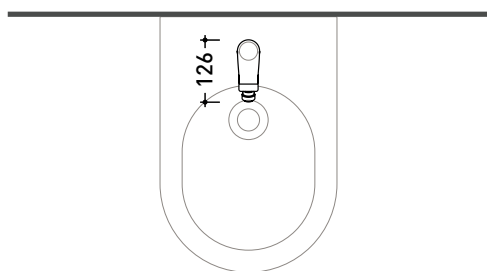

vista laterale / lateral view

sizes in mm

AP245

Single lever bidet mixer
(1" 1/4 pop-up waste included)

Package dim.

Weight **1,4 kg**

Pz. Pallet n° -

vista zenitale / zenital view