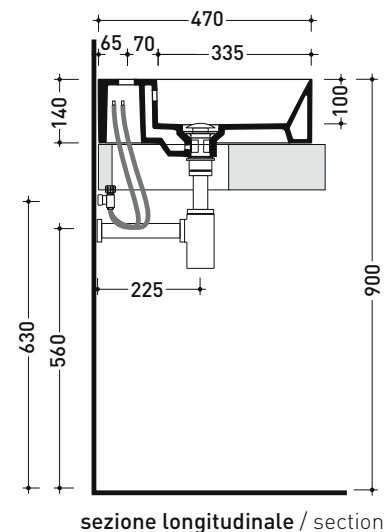

Package dim.

Weight 19 kg

Pz. Pallet n° 14

UNI EN 14688 - CL20 Dop-No14688

foro consigliato sul piano
suggested hole on the top

sizes in mm

Please consider a 2% tolerance on indicated measurements

AP8047 AppLight 8047