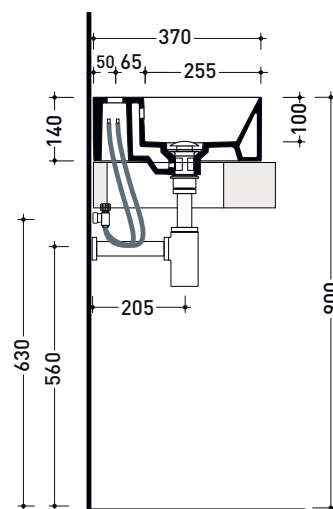

sezione longitudinale / section

sizes in mm

Please consider a 2% tolerance on indicated measurements

AP5047 AppLight 5047

Countertop - wall hung basin 50x47 cm

• with overflow • arranged for three tap holes