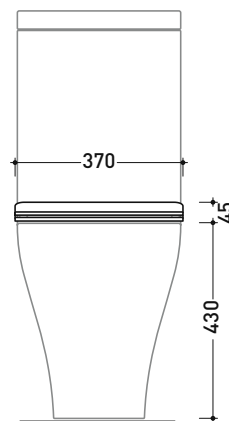

Complements: App monoblock Wc (AP116G - AP116RG)

Package dim.

Weight **3 kg**

Pz. Pallet n° -

art. AP116G - AP116RG
vista zenitale / zenital view

art. AP116G - AP116RG
vista laterale / lateral view

art. AP116G - AP116RG
vista frontale / frontal view