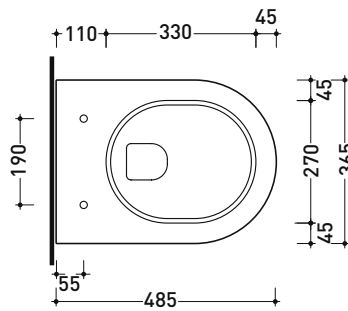

Technical accessories: **Universal fixing bracket for wall hung wc/bidet (41/P)**

Package dim.

Weight **21 kg**

Pz. Pallet n° **18**

CE UNI EN 997

Dop-No997

Flaminia does not recommend combining this toilet model with rapid-flow/flushometer systems or traditional high tanks