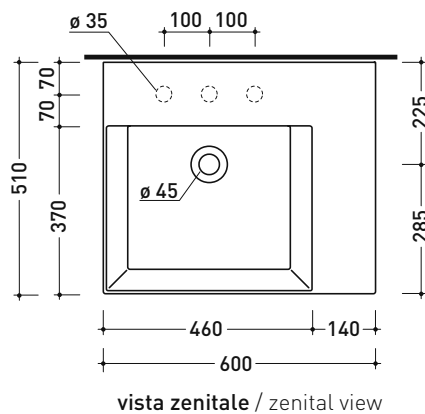

Package dim.

Weight 19 kg

Pz. Pallet n° -

UNI EN 14688 - CL00 Dop-No14688

pag. 1/2

foro consigliato sul piano
suggested hole on the top

AP8551 AppLight 8551

Countertop - wall hung - suitable for vanity unit basin 85x51 cm with right ledge