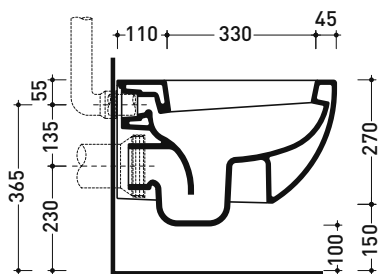

sezione longitudinale / section