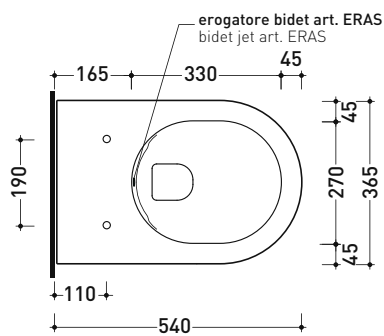

Technical accessories: Universal fixing bracket for wall hung wc/bidet (41/P)

Package dim.

Weight 26,1 kg

Pz. Pallet n° 18

UNI EN 997

Dop-No997

Flaminia does not recommend combining this toilet model with rapid-flow/flushometer systems or traditional high tanks

vista zenitale / zenital view

sezione longitudinale / section

dettaglio kit erogatore
kit bidet jet detail

vista retro / back view

sizes in mm

Please consider a 2% tolerance on indicated measurements

AP118G