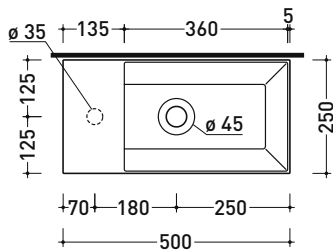

AP5025SX AppLight 5025

Wall-hung basin 50x25 cm with LEFT tap ledge

• without overflow • arranged for single-tap hole

Complements: **Chromed towel holder (PMW60)**
Line taps basin: ONE - NOKÉ - SI - FOLD - X1 - STIL
Line accessories: TWO - HOOP - FOLD

Technical accessories: **Chrome siphon (SIFL/CR) - Telescopic chrome siphon (SIFL066)**
Chrome waste with automatic integrated overflow (PLTPCR)
Waste with automatic integrated overflow and ceramic cover (PLTPCE)
Stop & Go drain (PLSG)
CERAMIC Stop & Go drain (PLCE)
Two piece set chrome tap filters (RF026)
Fixing kit for wall (9002)

Package dim. | Weight 11 kg | Pz. Pallet n° 40

CE UNI EN 14688 - CL00 Dop-No14688

vista zenitale / zenital view