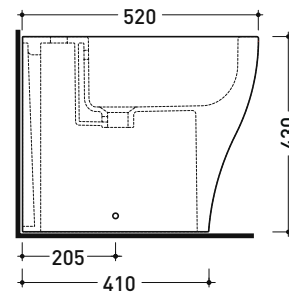

vista laterale / lateral view