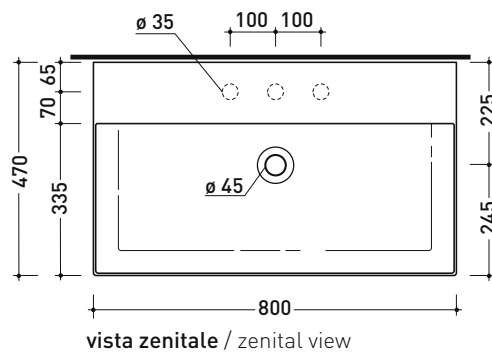

AP8047 AppLight 8047

Countertop - wall hung basin 80x47 cm

• with overflow • arranged for three tap holes

Complements: **Chromed towel holder (PMW75)**
Furniture CUBIKA - depth. 50 cm
Furniture DENVER (DV103M)
Line taps basin: ONE - NOKE - SI - FOLD - X1 - STIL
Line accessories: TWO - HOOP - FOLD

Technical accessories: **Chrome siphon (SIFL/CR) - Telescopic chrome siphon (SIFL066)**
Stop & Go drain (PLSG)
CERAMIC Stop & Go drain (PLCE)
Two piece set chrome tap filters (RF026)
Fixing kit for wall (9002)

Package dim.

Weight **23 kg**

Pz. Pallet n° **12**

CE UNI EN 14688 - CL20 Dop-No14688