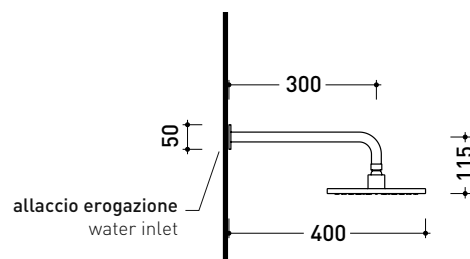

vista laterale / lateral view

sizes in mm