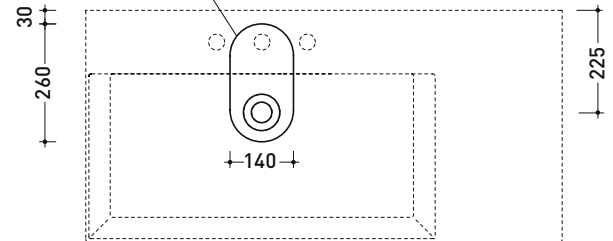

vista zenitale / zenital view