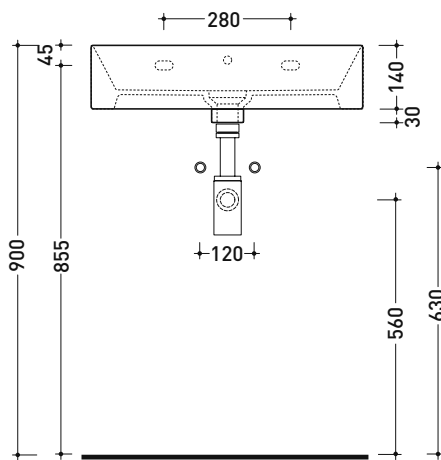

vista frontale / frontal view