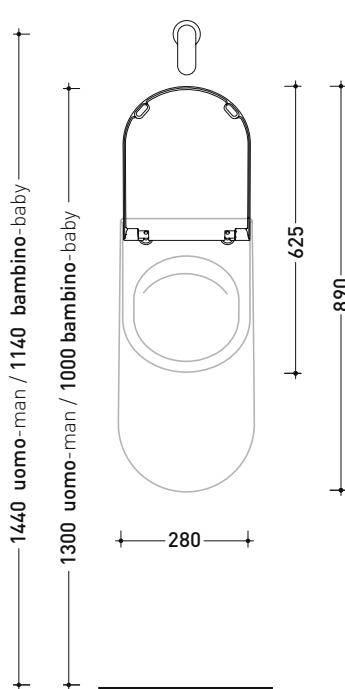

Complements: App urinal (AP28G)

Package dim. cm

Weight 1,3 kg

Pz. Pallet n° -

vista frontale / frontal view

vista laterale / lateral view

vista frontale / frontal view

vista laterale / lateral view

sizes in mm

AP221

Single lever basin mixer
(1" 1/4 pop-up waste included)

Package dim.

Weight **1,5 kg**

Pz. Pallet n° -

vista zenitale / zenital view

vista frontale / frontal view