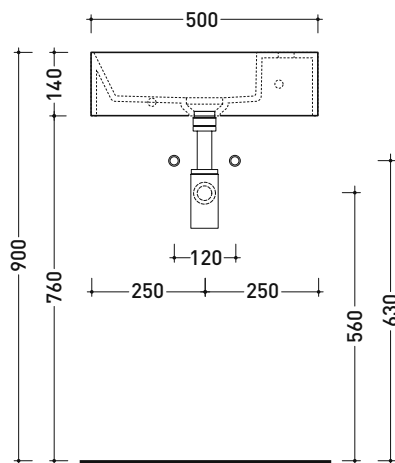

Package dim.

Weight 19 kg

Pz. Pallet n° -

UNI EN 14688 - CL00 Dop-No14688

pag. 2/2

vista zenitale / zenital view

vista frontale / frontal view

*** ATTENZIONE / ATTENTION:**
 utilizzare il sifone salvaspazio art. SIFLSP
 to use the space-saving siphon art. SIFLSP

Package dim.

Weight 21 kg

Pz. Pallet n° -

UNI EN 14688 - CL00 Dop-No14688

pag. 1/2

foro consigliato sul piano
suggested hole on the top

vista zenitale / zenital view

sizes in mm

Package dim.

Weight 11 kg

Pz. Pallet n° 40

CE UNI EN 14688 - CL00 Dop-No14688

vista zenitale / zenital view

vista frontale / frontal view

vista frontale fissaggio lavabo
fixing basin frontal view

sezione longitudinale / section

sizes in mm

Please consider a 2% tolerance on indicated measurements

AP5025SX AppLight 5025

Wall-hung basin 50x25 cm with LEFT tap ledge

• without overflow • arranged for single-tap hole

Complements: **Chromed towel holder (PMW60)**
Line taps basin: ONE - NOKÉ - SI - FOLD - X1 - STIL
Line accessories: TWO - HOOP - FOLD