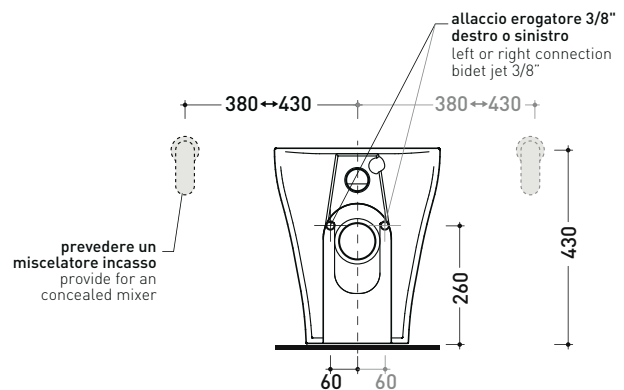

dettaglio kit erogatore
kit bidet jet detail

sezione longitudinale / section

vista retro / back view

sizes in mm

Please consider a 2% tolerance on indicated measurements

KIT SUITABLE FOR WALL TRAP

LKR00 (SET: LKR00)