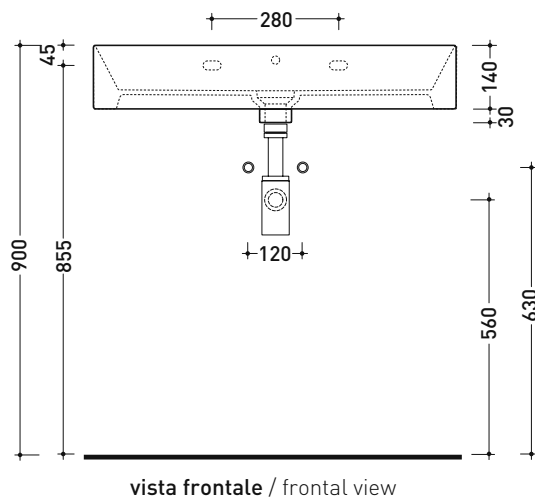

foro consigliato sul piano
suggested hole on the top