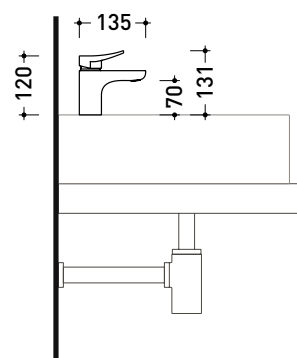

Complements: App urinal (AP28G)

Package dim. cm

Weight 1,3 kg

Pz. Pallet n° -

vista frontale / frontal view

vista laterale / lateral view

vista frontale / frontal view

vista laterale / lateral view

sizes in mm

AP221

Single lever basin mixer
(1" 1/4 pop-up waste included)

Package dim.

Weight **1,5 kg**

Pz. Pallet n° -

vista zenitale / zenital view

vista frontale / frontal view

vista laterale / lateral view

sizes in mm

AP245

Single lever bidet mixer
(1" 1/4 pop-up waste included)

Package dim.

Weight **1,4 kg**

Pz. Pallet n° -

vista zenitale / zenital view