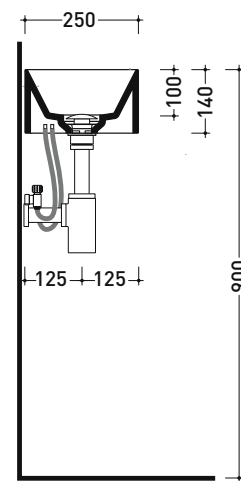

Package dim.

Weight 21 kg

Pz. Pallet n° -

UNI EN 14688 - CL00 Dop-No14688

pag. 1/2

foro consigliato sul piano
suggested hole on the top

vista zenitale / zenital view

sizes in mm

vista zenitale / zenital view

sezione longitudinale / section

sizes in mm

Please consider a 2% tolerance on indicated measurements

AP8551 AppLight 8551

Countertop - wall hung - suitable for vanity unit basin 85x51 cm with right ledge

Package dim.

Weight 11 kg

Pz. Pallet n° 40

CE UNI EN 14688 - CL00 Dop-No14688

vista zenitale / zenital view

vista frontale / frontal view

vista frontale fissaggio lavabo
fixing basin frontal view

sezione longitudinale / section

sizes in mm

Please consider a 2% tolerance on indicated measurements

AP5025SX AppLight 5025

Wall-hung basin 50x25 cm with LEFT tap ledge

• without overflow • arranged for single-tap hole

Complements: **Chromed towel holder (PMW60)**
Line taps basin: ONE - NOKÉ - SI - FOLD - X1 - STIL
Line accessories: TWO - HOOP - FOLD