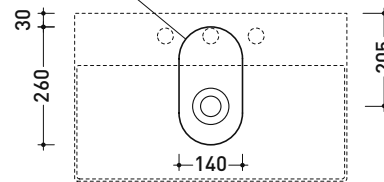

foro consigliato sul piano
suggested hole on the top