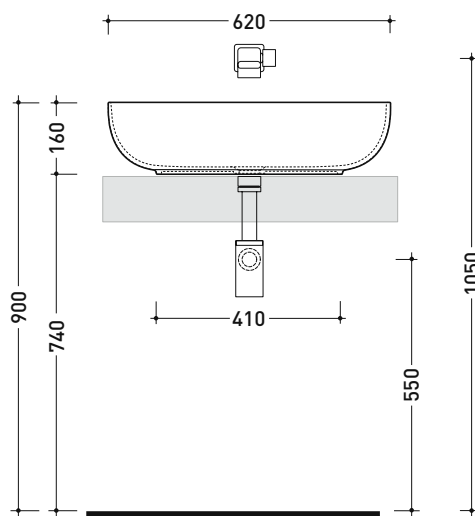

Package dim.

Weight 19 kg

Pz. Pallet n° -

UNI EN 14688 - CL00 Dop-No14688

pag. 1/2

foro consigliato sul piano
suggested hole on the top

AP8551 AppLight 8551

Countertop - wall hung - suitable for vanity unit basin 85x51 cm with right ledge

Package dim.

Weight 21 kg

Pz. Pallet n° -

UNI EN 14688 - CL00 Dop-No14688

pag. 1/2

foro consigliato sul piano
suggested hole on the top

vista zenitale / zenital view

sizes in mm

Package dim.

Weight **11 kg**

Pz. Pallet n° **30**

CE UNI EN 14688 - CL00 Dop-No14688

vista zenitale / zenital view

vista zenitale / zenital view

vista frontale / frontal view

sezione longitudinale / section

sizes in mm

Please consider a 2% tolerance on indicated measurements

AP5025DX AppLight 5025

Wall-hung basin 50x25 cm with RIGHT tap ledge

• without overflow • arranged for single-tap hole

Complements: **Chromed towel holder (PMW60)**
Line taps basin: ONE - NOKÉ - SI - FOLD - X1 - STIL
Line accessories: TWO - HOOP - FOLD