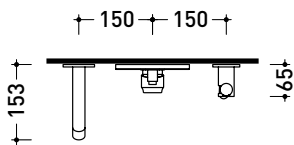

vista zenitale / zenital view