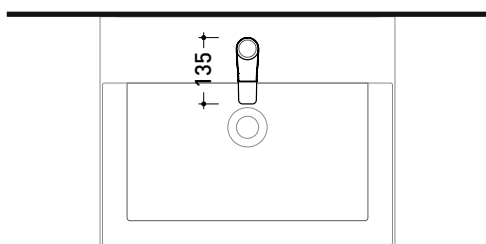

vista zenitale / zenital view