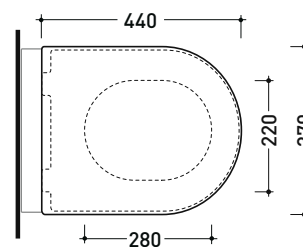

art. **AP119**
AP119G
vista zenitale / zenital view