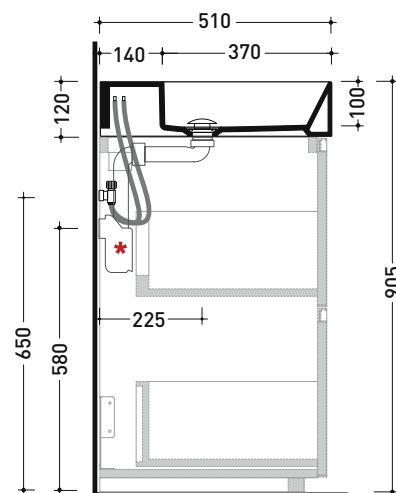

Package dim.

Weight 19 kg

Pz. Pallet n° -

UNI EN 14688 - CL00 Dop-No14688

pag. 1/2

foro consigliato sul piano
suggested hole on the top

AP8551 AppLight 8551

Countertop - wall hung - suitable for vanity unit basin 85x51 cm with right ledge

sezione longitudinale / section

The furniture shown in the drawing is the art. CKDI02

AP7051 AppLight 7051

Countertop - wall hung - suitable for vanity unit basin 70x51 cm with right ledge

• without overflow • arranged for three tap holes

sezione longitudinale / section

The furniture shown in the drawing is the art. CKD754

AP40A App 40

Countertop basin 40 cm

• without overflow • without tap ledge

Complements: **FORTY6 shelf (F6BL)**
Furniture CUBIKA - depth. 37 / 50 cm
Furniture DENVER
Filo 60 / 75 structure (FI60SV - FI75SV - FI75SC)
Line taps basin: ONE - NOKÉ - SI - FOLD - X1 - STIL
Line accessories: TWO - HOOP - FOLD