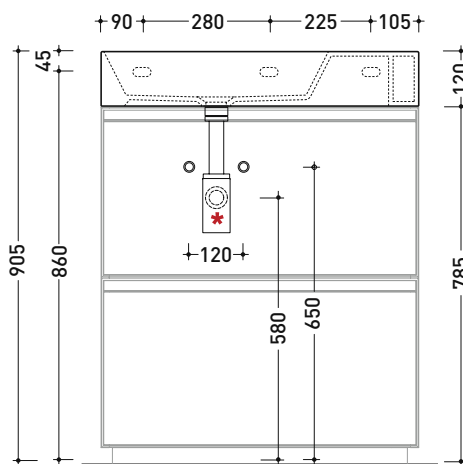

Package dim.

Weight 19 kg

Pz. Pallet n° -

UNI EN 14688 - CL00 Dop-No14688

pag. 1/2

foro consigliato sul piano
suggested hole on the top

AP8551 AppLight 8551

Countertop - wall hung - suitable for vanity unit basin 85x51 cm with right ledge

Package dim.

Weight 21 kg

Pz. Pallet n° -

UNI EN 14688 - CL00 Dop-No14688

pag. 2/2

vista zenitale / zenital view

vista frontale / frontal view

*** ATTENZIONE / ATTENTION:**
 utilizzare il sifone salvaspazio art. SIFLSP
 to use the space-saving siphon art. SIFLSP

sezione longitudinale / section

The furniture shown in the drawing is the art. CKD913

AP8551 AppLight 8551

Countertop - wall hung - suitable for vanity unit basin 85x51 cm with right ledge

• without overflow • arranged for three tap holes