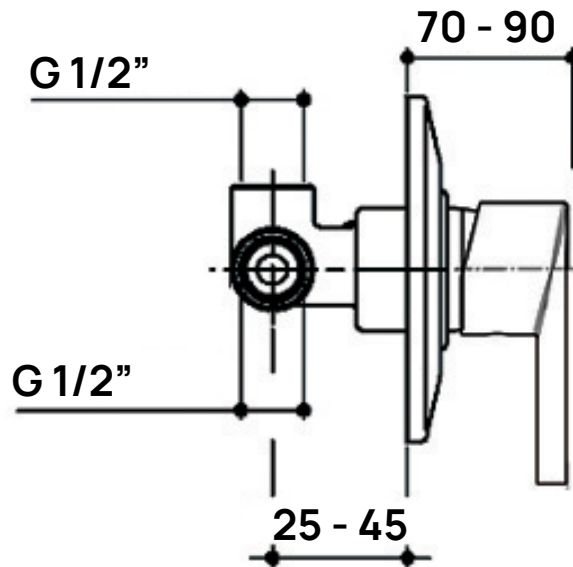

Weight **0,8 kg**

Pz. Pallet n° -

vista zenitale / zenital view

vista frontale / frontal view

vista laterale / lateral view

sizes in mm

art. AP283

sizes in mm