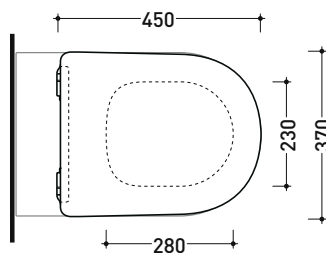

art. AP118
AP118G - AP118GE
AP118S
vista zenitale / zenital view