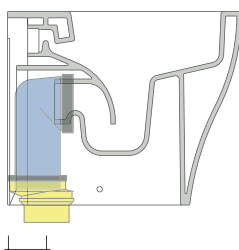

LK8010 (SET: LKR90+LKR20)

da/ from 80 a/ to 100 mm