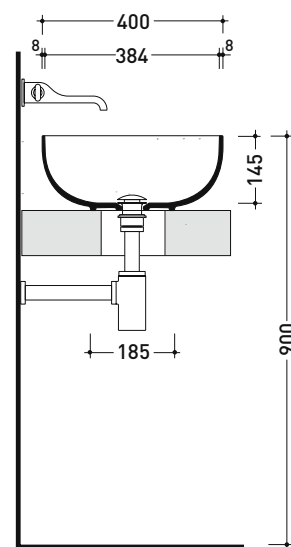

Package dim.

Weight 19 kg

Pz. Pallet n° -

UNI EN 14688 - CL00 Dop-No14688

pag. 1/2

foro consigliato sul piano
suggested hole on the top

AP8551 AppLight 8551

Countertop - wall hung - suitable for vanity unit basin 85x51 cm with right ledge

Package dim.

Weight 21 kg

Pz. Pallet n° -

UNI EN 14688 - CL00 Dop-No14688

pag. 1/2

foro consigliato sul piano
suggested hole on the top

vista zenitale / zenital view

sizes in mm

Package dim.

Weight **11 kg**

Pz. Pallet n° **30**

CE UNI EN 14688 - CL00 Dop-No14688

vista zenitale / zenital view

vista zenitale / zenital view

vista frontale / frontal view

sezione longitudinale / section

sizes in mm

Please consider a 2% tolerance on indicated measurements

AP5025DX AppLight 5025

Wall-hung basin 50x25 cm with RIGHT tap ledge

• without overflow • arranged for single-tap hole

Complements: **Chromed towel holder (PMW60)**
Line taps basin: ONE - NOKÉ - SI - FOLD - X1 - STIL
Line accessories: TWO - HOOP - FOLD