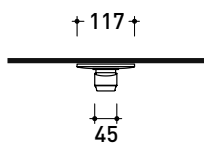

Weight **0,8 kg**

Pz. Pallet n° -

vista zenitale / zenital view

vista frontale / frontal view

vista laterale / lateral view

sizes in mm

art. AP283

sizes in mm