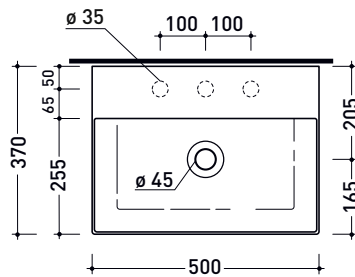

AP5037 AppLight 5037

Countertop - wall hung basin 50x37 cm

• with overflow • arranged for three tap holes

Complements: **Line taps basin:** ONE - NOKÉ - SI - FOLD - X1 - STIL
Line accessories: TWO - HOOP - FOLD

Technical accessories: **Chrome siphon (SIFL/CR) - Telescopic chrome siphon (SIFL066)**
Stop & Go drain (PLSG)
CERAMIC Stop & Go drain (PLCE)
Two piece set chrome tap filters (RF026)
Fixing kit for wall (9002)

Package dim.

Weight 13 kg

Pz. Pallet n° 30

CE UNI EN 14688 - CL20 Dop-No14688

vista zenitale / zenital view