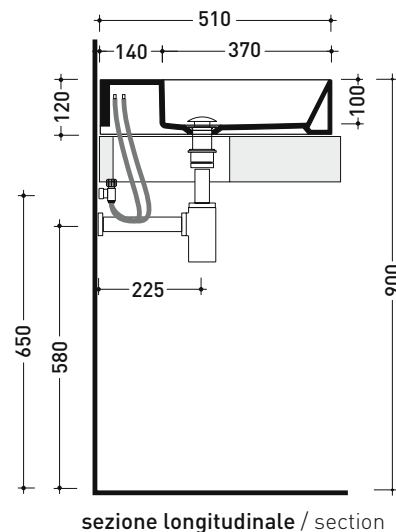

Package dim.

Weight 19 kg

Pz. Pallet n° -

UNI EN 14688 - CL00 Dop-No14688

pag. 1/2

foro consigliato sul piano
suggested hole on the top

AP8551 AppLight 8551

Countertop - wall hung - suitable for vanity unit basin 85x51 cm with right ledge