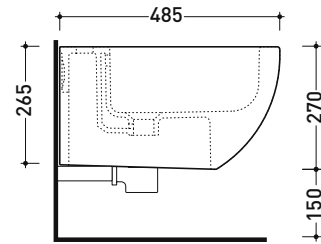

vista laterale / lateral view