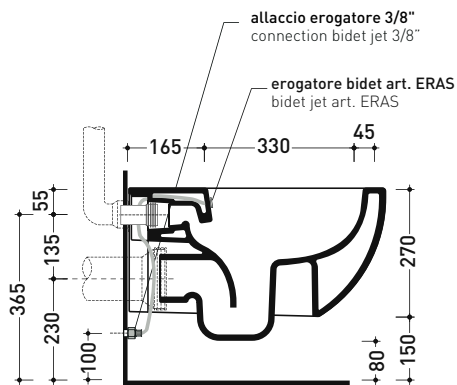

Technical accessories: Universal fixing bracket for wall hung wc/bidet (41/P)

Package dim.

Weight 26,1 kg

Pz. Pallet n° 18

UNI EN 997

Dop-No997

Flaminia does not recommend combining this toilet model with rapid-flow/flushometer systems or traditional high tanks

vista zenitale / zenital view

sezione longitudinale / section

dettaglio kit erogatore
kit bidet jet detail

vista retro / back view

sizes in mm

Please consider a 2% tolerance on indicated measurements

AP118G