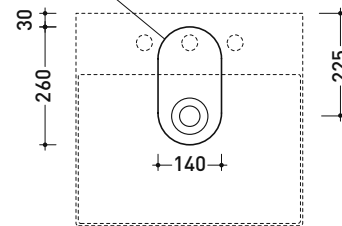

vista zenitale / zenital view