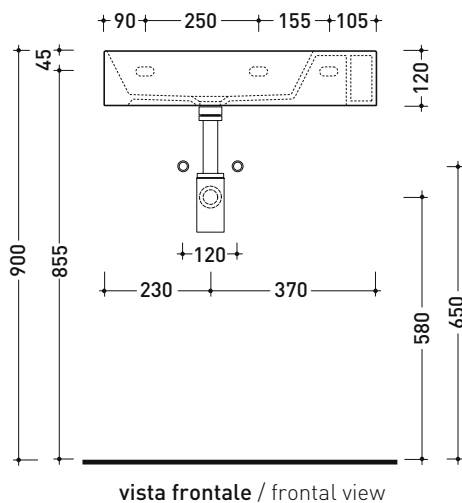

Package dim.

Weight 19 kg

Pz. Pallet n° -

UNI EN 14688 - CL00 Dop-No14688

pag. 1/2

foro consigliato sul piano
suggested hole on the top

AP8551 AppLight 8551

Countertop - wall hung - suitable for vanity unit basin 85x51 cm with right ledge