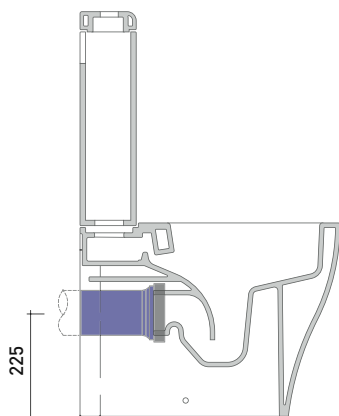

vista frontale / front view

sizes in mm

Please consider a 2% tolerance on indicated measurements

KIT SUITABLE FOR WALL TRAP

LKR00 (SET: LKR00)

KIT SUITABLE FOR FLOOR TRAP

LK5018 (SET: TR38CON+LKR40)

da/ from 50 a/ to 180 mm