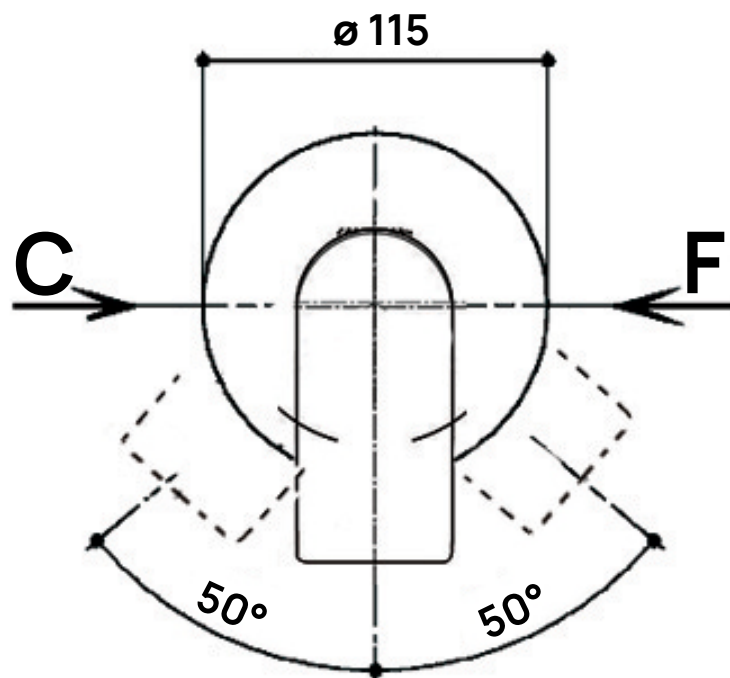

Weight **0,8 kg**

Pz. Pallet n° -

vista zenitale / zenital view

vista frontale / frontal view

vista laterale / lateral view

sizes in mm

art. AP283

sizes in mm