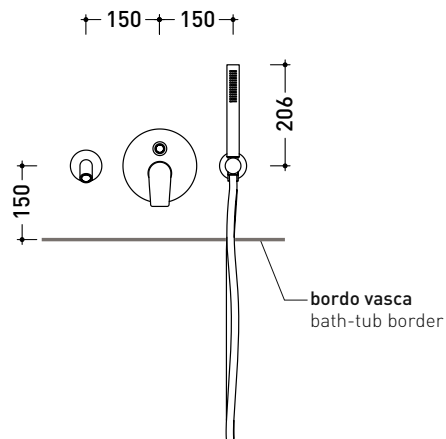

vista frontale / frontal view