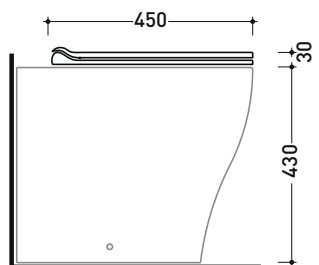

vista laterale / lateral view

vista laterale / lateral view

vista laterale / lateral view

sizes in mm

APCW10

SLIM Soft-closing thermosetting seat&cover with **quick-release hinges**

Complements: **Wall hung wc App gosilent (AP118S)**