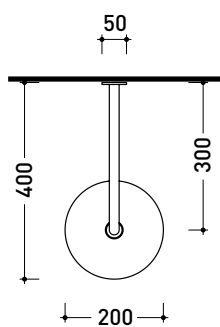

vista laterale / lateral view

sizes in mm

AP3408

Shower head with wall-mounted arm

Package dim.

Weight **0,8 kg**

Pz. Pallet n° -

CE