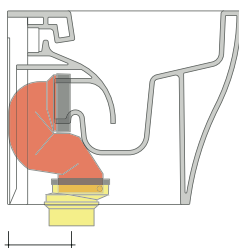

LK1416 (SET: LKRS+LKR20)

da/ from 140 a/ to 160 mm