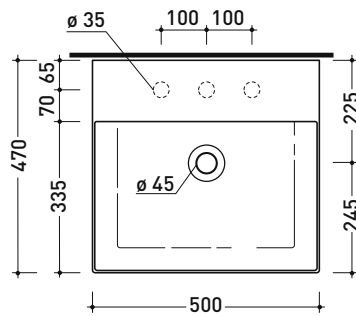

AP5047 AppLight 5047

Countertop - wall hung basin 50x47 cm

• with overflow • arranged for three tap holes

Complements: Furniture CUBIKA - depth. 50 cm
Furniture DENVER (DV103M)
Line taps basin: ONE - NOKÉ - SI - FOLD - X1 - STIL
Line accessories: TWO - HOOP - FOLD

Technical accessories: Chrome siphon (SIFL/CR) - Telescopic chrome siphon (SIFL066)
Stop & Go drain (PLSG)
CERAMIC Stop & Go drain (PLCE)
Two piece set chrome tap filters (RF026)
Fixing kit for wall (9002)

Package dim.

Weight 13,5 kg

Pz. Pallet n° 20

CE UNI EN 14688 - CL20 Dop-No14688

vista zenitale / zenital view

foro consigliato sul piano
suggested hole on the top