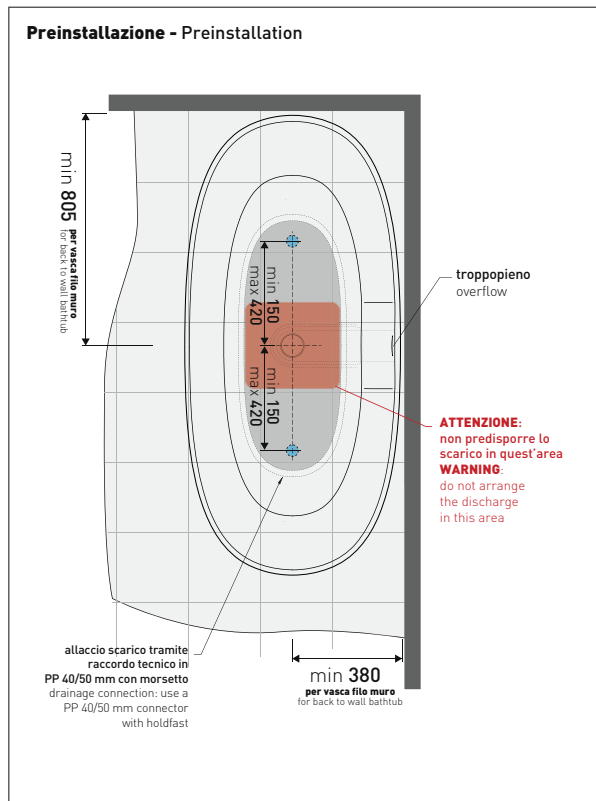

vista frontale / frontal view

sezione laterale / section

vista laterale / lateral view

sezione longitudinale / section

sizes in mm

Please consider a 2% tolerance on indicated measurements

2024

AP160V App Tub 160

Freestanding bath-tub 160 cm - drain cover matching color the bathtub (drainage system art. SIFVA4 included)

• with overflow

Complements: **Line taps bath-tub:** ONE - NOKÉ - SI - FOLD - X1 - STIL
Line accessories: TWO - HOOP - FOLD - STIL

Dim. Imballo

Peso - kg

Pz. Palet n° 1

UNI EN 14516 - CL1

Dop-No14516

vista zenitale / zenital view

SOLID SURFACE	GLOSSY GELCOAT
Peso Netto Net Weight = 85 Kg	Peso Netto Net Weight = 107 Kg
Peso Lordo Gross Weight = 120 Kg	Peso Lordo Gross Weight = 142 Kg
Capacità Max / Max Capacity = 275 L	

vista frontale / frontal view

sezione laterale / section

vista laterale / lateral view

sezione longitudinale / section

sizes in mm

Please consider a 2% tolerance on indicated measurements

2024

AP145V App Tub 145