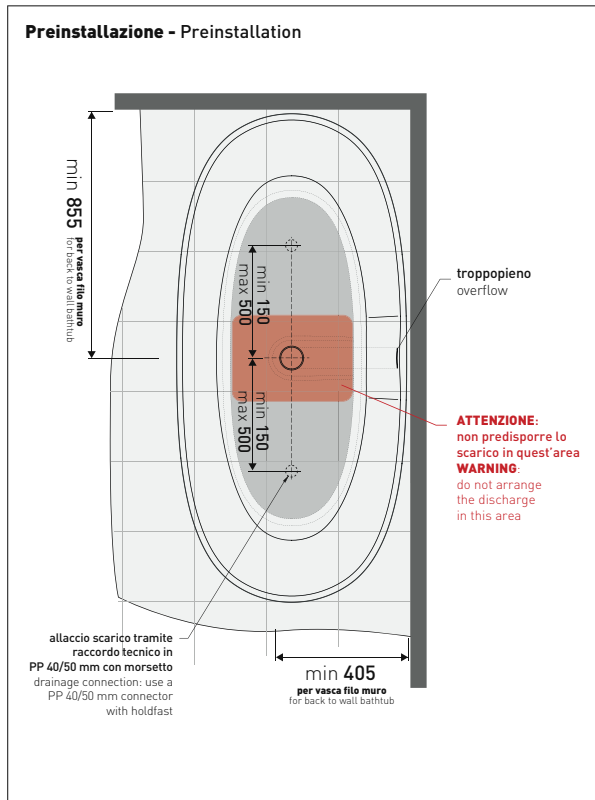

2024

AP170V App Tub 170

Freestanding bath-tub 170 cm - drain cover matching color the bathtub (drainage system art. SIFVA4 included)

• with overflow

Complements: **Line taps bath-tub:** ONE - NOKÉ - SI - FOLD - X1 - STIL
Line accessories: TWO - HOOP - FOLD - STIL

Dim. Imballo

Peso - kg

Pz. Palet n° 1

UNI EN 14516 - CL1

Dop-No14516

Preinstallazione - Preinstallation

vista zenitale / zenital view

SOLID SURFACE	GLOSSY GELCOAT
Peso Netto Net Weight = 120 Kg	Peso Netto Net Weight = 136 Kg
Peso Lordo Gross Weight = 155 Kg	Peso Lordo Gross Weight = 171 Kg
Capacità Max / Max Capacity = 310 L	

vista frontale / frontal view

sezione laterale / section

vista laterale / lateral view

sezione longitudinale / section

sizes in mm

Please consider a 2% tolerance on indicated measurements

2024

AP160V App Tub 160

Freestanding bath-tub 160 cm - drain cover matching color the bathtub (drainage system art. SIFVA4 included)

• with overflow

Complements: **Line taps bath-tub:** ONE - NOKÉ - SI - FOLD - X1 - STIL
Line accessories: TWO - HOOP - FOLD - STIL