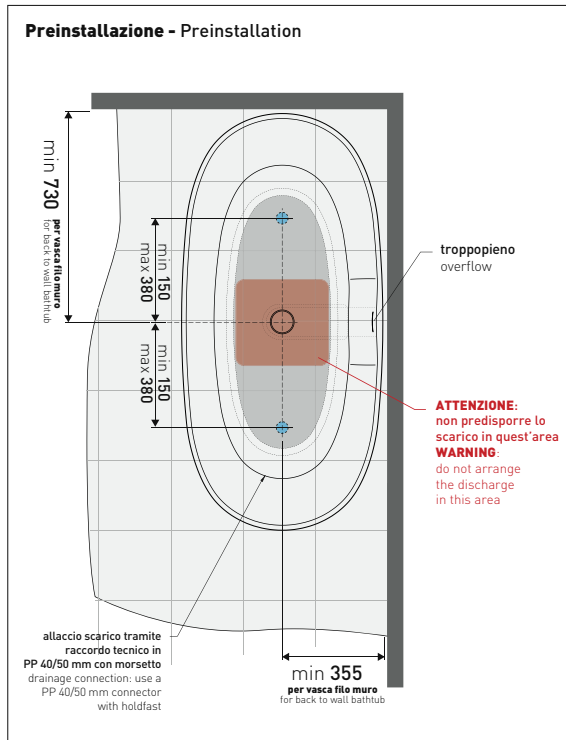

2024

AP145V App Tub 145

Freestanding bath-tub 145 cm - drain cover matching color the bathtub (drainage system art. SIFVA4 included)

• with overflow

Complements: **Line taps bath-tub:** ONE - NOKÉ - SI - FOLD - X1 - STIL
Line accessories: TWO - HOOP - FOLD - STIL

Dim. Imballo cm | Peso - kg | Pz. Pallet n° 1

UNI EN 14516 - CL1 Dop-No14516

vista zenitale / zenital view

SOLID SURFACE	GLOSSY GELCOAT
Peso Netto Net Weight = 85 Kg	Peso Netto Net Weight = 107 Kg
Peso Lordo Gross Weight = 120 Kg	Peso Lordo Gross Weight = 142 Kg
Capacità Max / Max Capacity = 260 L