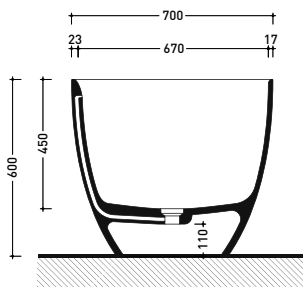

vista frontale / frontal view

sezione laterale / section

vista laterale / lateral view

sezione longitudinale / section

sizes in mm

Please consider a 2% tolerance on indicated measurements

2024

AP145V App Tub 145

Freestanding bath-tub 145 cm - drain cover matching color the bathtub (drainage system art. SIFVA4 included)

• with overflow

Complements: **Line taps bath-tub:** ONE - NOKÉ - SI - FOLD - X1 - STIL
Line accessories: TWO - HOOP - FOLD - STIL

Dim. Imballo cm | Peso - kg | Pz. Pallet n° 1

UNI EN 14516 - CL1 Dop-No14516

vista zenitale / zenital view

SOLID SURFACE	GLOSSY GELCOAT
Peso Netto Net Weight = 85 Kg	Peso Netto Net Weight = 107 Kg
Peso Lordo Gross Weight = 120 Kg	Peso Lordo Gross Weight = 142 Kg
Capacità Max / Max Capacity = 260 L	

vista frontale / frontal view

sezione laterale / section

vista laterale / lateral view

sezione longitudinale / section

sizes in mm

Please consider a 2% tolerance on indicated measurements