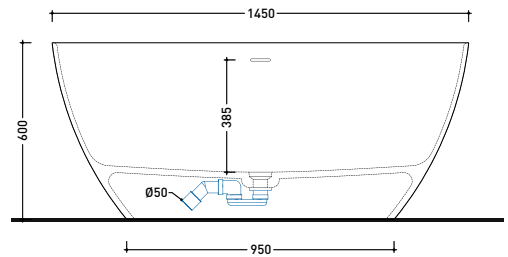

vista frontale / frontal view

sezione laterale / section

vista laterale / lateral view

sezione longitudinale / section

sizes in mm

Please consider a 2% tolerance on indicated measurements

2024

AP145V App Tub 145

Freestanding bath-tub 145 cm - drain cover matching color the bathtub (drainage system art. SIFVA4 included)

• with overflow

Complements: **Line taps bath-tub:** ONE - NOKÉ - SI - FOLD - X1 - STIL
Line accessories: TWO - HOOP - FOLD - STIL

Dim. Imballo cm | Peso - kg | Pz. Pallet n° 1

UNI EN 14516 - CL1 Dop-No14516

vista zenitale / zenital view

SOLID SURFACE	GLOSSY GELCOAT
Peso Netto Net Weight = 85 Kg	Peso Netto Net Weight = 107 Kg
Peso Lordo Gross Weight = 120 Kg	Peso Lordo Gross Weight = 142 Kg
Capacità Max / Max Capacity = 260 L	

vista frontale / frontal view

sezione laterale / section

vista laterale / lateral view

sezione longitudinale / section

sizes in mm

Please consider a 2% tolerance on indicated measurements