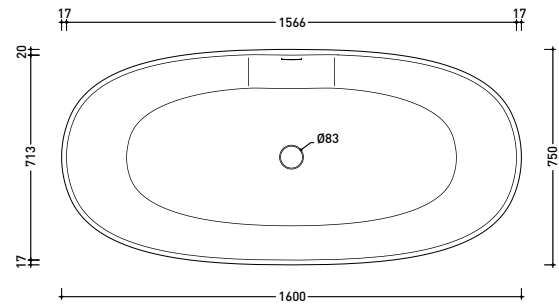

vista frontale / frontal view

sezione laterale / section

vista laterale / lateral view

sezione longitudinale / section

sizes in mm

Please consider a 2% tolerance on indicated measurements

2024

AP160V App Tub 160

Freestanding bath-tub 160 cm - drain cover matching color the bathtub (drainage system art. SIFVA4 included)

• with overflow

Complements: **Line taps bath-tub:** ONE - NOKÉ - SI - FOLD - X1 - STIL
Line accessories: TWO - HOOP - FOLD - STIL

Dim. Imballo

Peso - kg

Pz. Palet n° 1

UNI EN 14516 - CL1

Dop-No14516

vista zenitale / zenital view

SOLID SURFACE	GLOSSY GELCOAT
Peso Netto Net Weight = 85 Kg	Peso Netto Net Weight = 107 Kg
Peso Lordo Gross Weight = 120 Kg	Peso Lordo Gross Weight = 142 Kg
Capacità Max / Max Capacity = 275 L	

vista frontale / frontal view

sezione laterale / section

vista laterale / lateral view

sezione longitudinale / section

sizes in mm

Please consider a 2% tolerance on indicated measurements

2024

AP145V App Tub 145