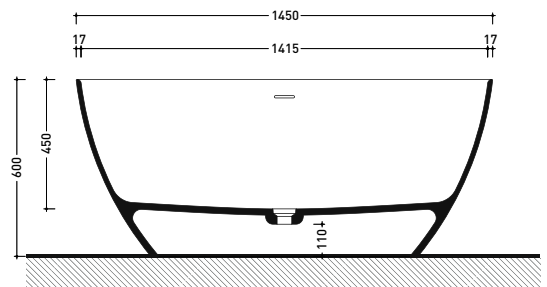

vista frontale / frontal view

sezione laterale / section

vista laterale / lateral view

sezione longitudinale / section

sizes in mm

Please consider a 2% tolerance on indicated measurements

2024

AP145V App Tub 145

Freestanding bath-tub 145 cm - drain cover matching color the bathtub (drainage system art. SIFVA4 included)

• with overflow

Complements: **Line taps bath-tub:** ONE - NOKÉ - SI - FOLD - X1 - STIL
Line accessories: TWO - HOOP - FOLD - STIL

Dim. Imballo cm | Peso - kg | Pz. Pallet n° 1

UNI EN 14516 - CL1 Dop-No14516

vista zenitale / zenital view

SOLID SURFACE	GLOSSY GELCOAT
Peso Netto Net Weight = 85 Kg	Peso Netto Net Weight = 107 Kg
Peso Lordo Gross Weight = 120 Kg	Peso Lordo Gross Weight = 142 Kg
Capacità Max / Max Capacity = 260 L	

vista frontale / frontal view

sezione laterale / section

vista laterale / lateral view

sezione longitudinale / section

sizes in mm

Please consider a 2% tolerance on indicated measurements