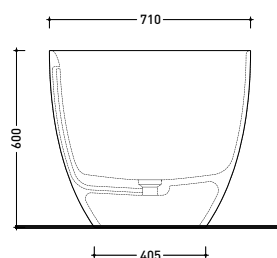

vista frontale / frontal view

sezione laterale / section

vista laterale / lateral view

sezione longitudinale / section

sizes in mm

Please consider a 2% tolerance on indicated measurements

2024

AP145V App Tub 145

Freestanding bath-tub 145 cm - drain cover matching color the bathtub (drainage system art. SIFVA4 included)

• with overflow

Complements: **Line taps bath-tub:** ONE - NOKÉ - SI - FOLD - X1 - STIL
Line accessories: TWO - HOOP - FOLD - STIL

Dim. Imballo cm | Peso - kg | Pz. Pallet n° 1

UNI EN 14516 - CL1 Dop-No14516

vista zenitale / zenital view

SOLID SURFACE	GLOSSY GELCOAT
Peso Netto Net Weight = 85 Kg	Peso Netto Net Weight = 107 Kg
Peso Lordo Gross Weight = 120 Kg	Peso Lordo Gross Weight = 142 Kg
Capacità Max / Max Capacity = 260 L	

vista frontale / frontal view

sezione laterale / section

vista laterale / lateral view

sezione longitudinale / section

sizes in mm

Please consider a 2% tolerance on indicated measurements