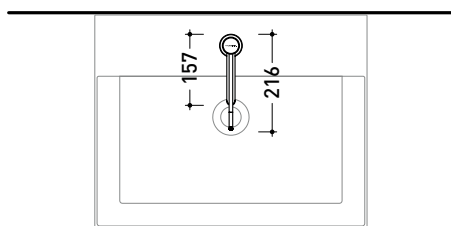

ST3050DACC

Single-lever basin mixer H 16 cm with clinical lever
(stop&go drain NOT INCLUDED)

Complements: stainless steel stop&go drain (STPLXACC)

Package dim.

Weight **2 kg**

Pz. Pallet n° -

vista zenitale / zenital view

vista frontale / frontal view

vista laterale / lateral view

sizes in mm