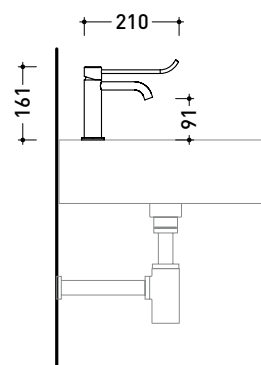

ST3050DACC

Single-lever basin mixer H 16 cm with clinical lever
(stop&go drain NOT INCLUDED)

Complements: stainless steel stop&go drain (STPLXACC)

Package dim.

Weight **2 kg**

Pz. Pallet n° -

vista zenitale / zenital view

vista frontale / frontal view

vista laterale / lateral view

sizes in mm