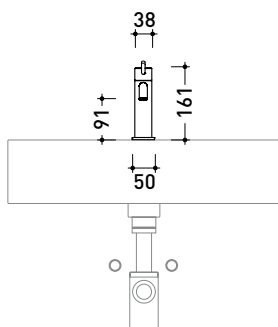

ST3050DACC

Single-lever basin mixer H 16 cm with clinical lever
(stop&go drain NOT INCLUDED)

Complements: stainless steel stop&go drain (STPLXACC)

Package dim.

Weight **2 kg**

Pz. Pallet n° -

vista zenitale / zenital view

vista frontale / frontal view

vista laterale / lateral view

sizes in mm