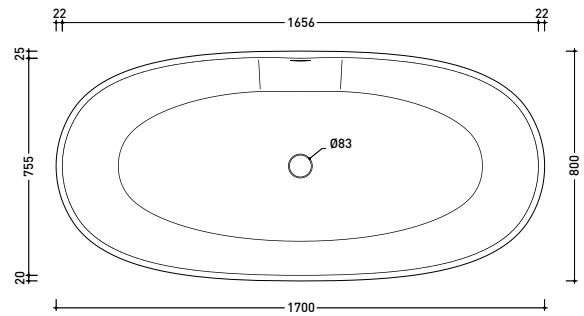

## AP170V App Tub 170

Freestanding bath-tub 170 cm - drain cover matching color the bathtub (drainage system art. SIFVA4 included)

• with overflow

Complements: **Line taps bath-tub:** ONE - NOKÉ - SI - FOLD - X1 - STIL  
**Line accessories:** TWO - HOOP - FOLD - STIL

Dim. Imballo

Peso - kg

Pz. Palet n° 1

UNI EN 14516 - CL1

Dop-No14516

### Preinstallazione - Preinstallation

vista zenitale / zenital view

SOLID SURFACE	GLOSSY GELCOAT
Peso Netto Net Weight = <b>120 Kg</b>	Peso Netto Net Weight = <b>136 Kg</b>
Peso Lordo Gross Weight = <b>155 Kg</b>	Peso Lordo Gross Weight = <b>171 Kg</b>
<b>Capacità Max / Max Capacity = 310 L</b>	

vista frontale / frontal view

sezione laterale / section

vista laterale / lateral view

sezione longitudinale / section

sizes in mm

Please consider a 2% tolerance on indicated measurements