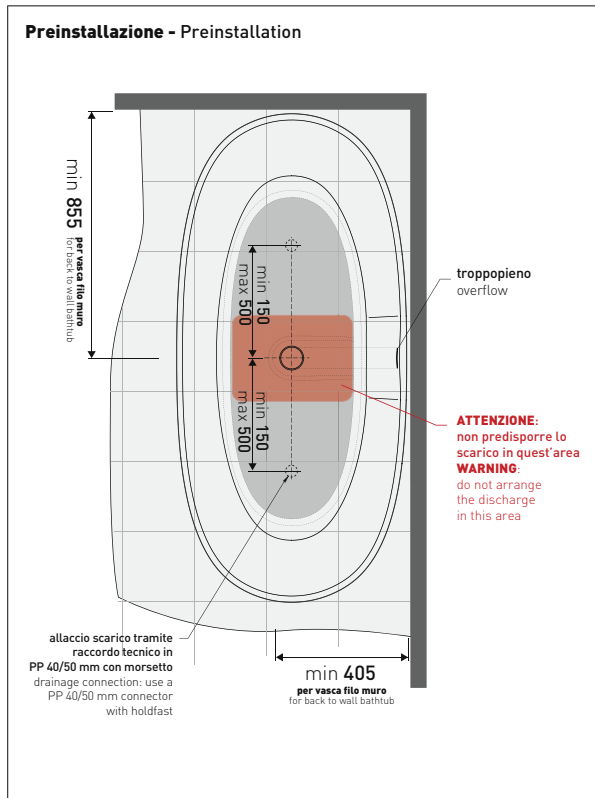

## AP170V App Tub 170

Freestanding bath-tub 170 cm - drain cover matching color the bathtub (drainage system art. SIFVA4 included)

• with overflow

Complements: **Line taps bath-tub:** ONE - NOKÉ - SI - FOLD - X1 - STIL  
**Line accessories:** TWO - HOOP - FOLD - STIL

### Preinstallazione - Preinstallation

vista zenitale / zenital view

SOLID SURFACE	GLOSSY GELCOAT
Peso Netto Net Weight = <b>120 Kg</b>	Peso Netto Net Weight = <b>136 Kg</b>
Peso Lordo Gross Weight = <b>155 Kg</b>	Peso Lordo Gross Weight = <b>171 Kg</b>
<b>Capacità Max / Max Capacity = 310 L</b>	

vista frontale / frontal view

sezione laterale / section

vista laterale / lateral view

sezione longitudinale / section

sizes in mm

Please consider a 2% tolerance on indicated measurements