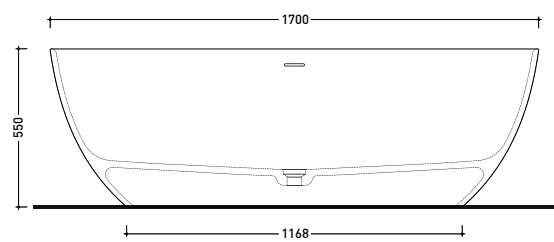

## AP170V App Tub 170

Freestanding bath-tub 170 cm - drain cover matching color the bathtub (drainage system art. SIFVA4 included)

• with overflow

Complements: **Line taps bath-tub:** ONE - NOKÉ - SI - FOLD - X1 - STIL  
**Line accessories:** TWO - HOOP - FOLD - STIL

Dim. Imballo

Peso - kg

Pz. Palet n° 1

UNI EN 14516 - CL1

Dop-No14516

### Preinstallazione - Preinstallation

vista zenitale / zenital view

SOLID SURFACE	GLOSSY GELCOAT
Peso Netto Net Weight = <b>120 Kg</b>	Peso Netto Net Weight = <b>136 Kg</b>
Peso Lordo Gross Weight = <b>155 Kg</b>	Peso Lordo Gross Weight = <b>171 Kg</b>
<b>Capacità Max / Max Capacity = 310 L</b>	

vista frontale / frontal view

sezione laterale / section

vista laterale / lateral view

sezione longitudinale / section

sizes in mm

Please consider a 2% tolerance on indicated measurements