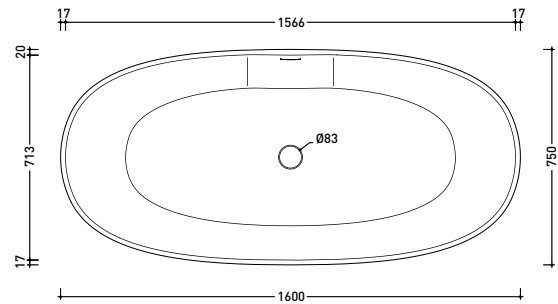

2024

AP160V App Tub 160

Freestanding bath-tub 160 cm - drain cover matching color the bathtub (drainage system art. SIFVA4 included)

• with overflow

Complements: **Line taps bath-tub:** ONE - NOKÉ - SI - FOLD - X1 - STIL
Line accessories: TWO - HOOP - FOLD - STIL

Dim. Imballo

Peso - kg

Pz. Palet n° 1

UNI EN 14516 - CL1

Dop-No14516

vista zenitale / zenital view

SOLID SURFACE	GLOSSY GELCOAT
Peso Netto Net Weight = 85 Kg	Peso Netto Net Weight = 107 Kg
Peso Lordo Gross Weight = 120 Kg	Peso Lordo Gross Weight = 142 Kg
Capacità Max / Max Capacity = 275 L	

vista frontale / frontal view

sezione laterale / section

vista laterale / lateral view

sezione longitudinale / section

sizes in mm

Please consider a 2% tolerance on indicated measurements