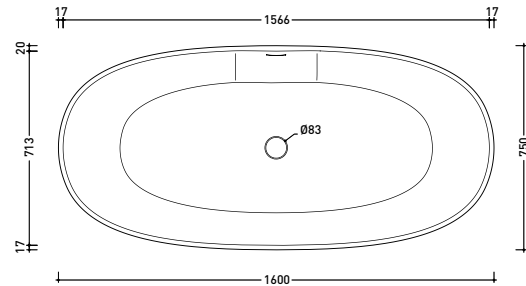

2024

AP160V App Tub 160

Freestanding bath-tub 160 cm - drain cover matching color the bathtub (drainage system art. SIFVA4 included)
 • with overflow

Complements: Line taps bath-tub: ONE - NOKÉ - SI - FOLD - X1 - STIL
 Line accessories: TWO - HOOP - FOLD

Dim. Imballo

Peso 85 kg

Pz. Palet n° 1

UNI EN 14516 - CL1

Dop-No14516

vista zenitale / zenital view

Capacità Max / Max Capacity 275 L.
 Peso Netto / Net Weight 85 Kg.

vista frontale / frontal view

sezione laterale / section

vista laterale / lateral view

sezione longitudinale / section

sizes in mm

Please consider a 2% tolerance on indicated measurements