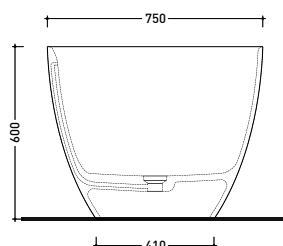

2024

AP160V App Tub 160

Freestanding bath-tub 160 cm - drain cover matching color the bathtub (drainage system art. SIFVA4 included)

• with overflow

Complements: **Line taps bath-tub:** ONE - NOKÉ - SI - FOLD - X1 - STIL
Line accessories: TWO - HOOP - FOLD - STIL

Dim. Imballo

Peso - kg

Pz. Palet n° 1

UNI EN 14516 - CL1

Dop-No14516

vista zenitale / zenital view

SOLID SURFACE	GLOSSY GELCOAT
Peso Netto Net Weight = 85 Kg	Peso Netto Net Weight = 107 Kg
Peso Lordo Gross Weight = 120 Kg	Peso Lordo Gross Weight = 142 Kg
Capacità Max / Max Capacity = 275 L	

vista frontale / frontal view

sezione laterale / section

vista laterale / lateral view

sezione longitudinale / section

sizes in mm

Please consider a 2% tolerance on indicated measurements