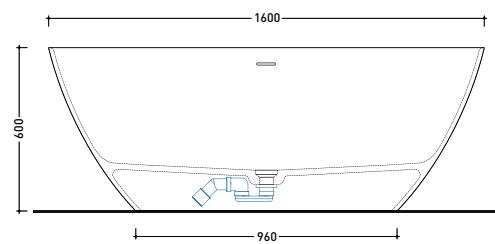

2024

AP160V App Tub 160

Freestanding bath-tub 160 cm - drain cover matching color the bathtub (drainage system art. SIFVA4 included)
 • with overflow

Complements: Line taps bath-tub: ONE - NOKÉ - SI - FOLD - X1 - STIL
 Line accessories: TWO - HOOP - FOLD

Dim. Imballo

Peso 85 kg

Pz. Palet n° 1

UNI EN 14516 - CL1

Dop-No14516

vista zenitale / zenital view

Capacità Max / Max Capacity 275 L.
 Peso Netto / Net Weight 85 Kg.

vista frontale / frontal view

sezione laterale / section

vista laterale / lateral view

sezione longitudinale / section

sizes in mm

Please consider a 2% tolerance on indicated measurements