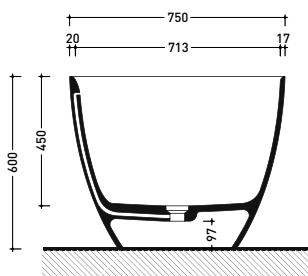

2024

AP160V App Tub 160

Freestanding bath-tub 160 cm - drain cover matching color the bathtub (drainage system art. SIFVA4 included)

• with overflow

Complements: **Line taps bath-tub:** ONE - NOKÉ - SI - FOLD - X1 - STIL
Line accessories: TWO - HOOP - FOLD - STIL

Dim. Imballo

Peso - kg

Pz. Palet n° 1

UNI EN 14516 - CL1

Dop-No14516

vista zenitale / zenital view

SOLID SURFACE	GLOSSY GELCOAT
Peso Netto Net Weight = 85 Kg	Peso Netto Net Weight = 107 Kg
Peso Lordo Gross Weight = 120 Kg	Peso Lordo Gross Weight = 142 Kg
Capacità Max / Max Capacity = 275 L	

vista frontale / frontal view

sezione laterale / section

vista laterale / lateral view

sezione longitudinale / section

sizes in mm

Please consider a 2% tolerance on indicated measurements