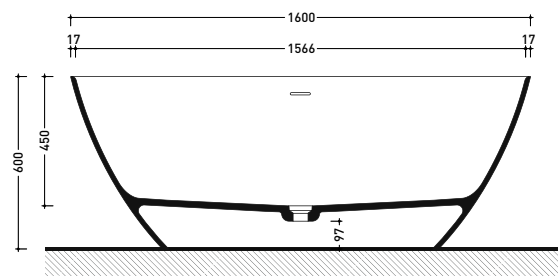

2024

AP160V App Tub 160

Freestanding bath-tub 160 cm - drain cover matching color the bathtub (drainage system art. SIFVA4 included)

• with overflow

Complements: **Line taps bath-tub:** ONE - NOKÉ - SI - FOLD - X1 - STIL
Line accessories: TWO - HOOP - FOLD - STIL

Dim. Imballo

Peso - kg

Pz. Palet n° 1

UNI EN 14516 - CL1

Dop-No14516

vista zenitale / zenital view

SOLID SURFACE	GLOSSY GELCOAT
Peso Netto Net Weight = 85 Kg	Peso Netto Net Weight = 107 Kg
Peso Lordo Gross Weight = 120 Kg	Peso Lordo Gross Weight = 142 Kg
Capacità Max / Max Capacity = 275 L	

vista frontale / frontal view

sezione laterale / section

vista laterale / lateral view

sezione longitudinale / section

sizes in mm

Please consider a 2% tolerance on indicated measurements