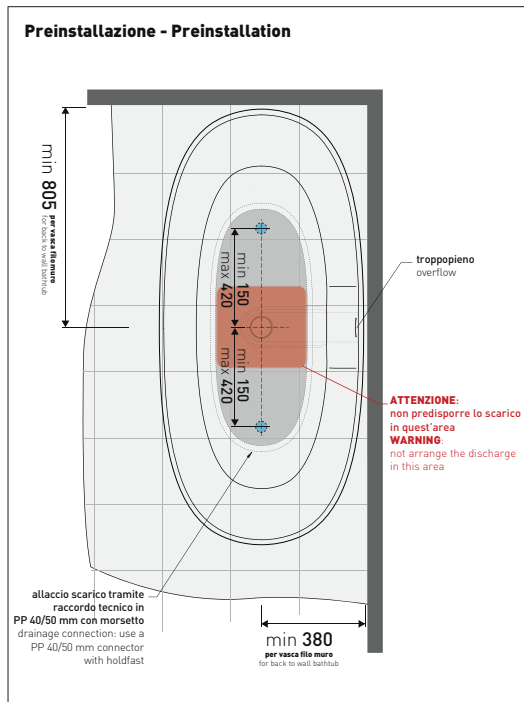

2024

AP160V App Tub 160

Freestanding bath-tub 160 cm - drain cover matching color the bathtub (drainage system art. SIFVA4 included)
 • with overflow

Complements: Line taps bath-tub: ONE - NOKÉ - SI - FOLD - X1 - STIL
 Line accessories: TWO - HOOP - FOLD

Dim. Imballo

Peso 85 kg

Pz. Palet n° 1

UNI EN 14516 - CL1

Dop-No14516

vista zenitale / zenital view

Capacità Max / Max Capacity 275 L.
 Peso Netto / Net Weight 85 Kg.

vista frontale / frontal view

sezione laterale / section

vista laterale / lateral view

sezione longitudinale / section

sizes in mm

Please consider a 2% tolerance on indicated measurements