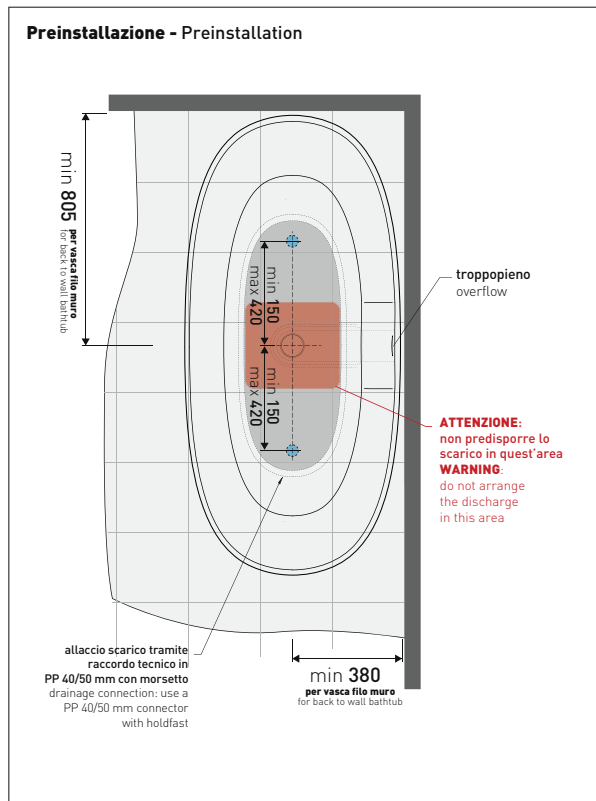

2024

AP160V App Tub 160

Freestanding bath-tub 160 cm - drain cover matching color the bathtub (drainage system art. SIFVA4 included)

• with overflow

Complements: **Line taps bath-tub:** ONE - NOKÉ - SI - FOLD - X1 - STIL
Line accessories: TWO - HOOP - FOLD - STIL

Dim. Imballo

Peso - kg

Pz. Palet n° 1

UNI EN 14516 - CL1

Dop-No14516

vista zenitale / zenital view

SOLID SURFACE	GLOSSY GELCOAT
Peso Netto Net Weight = 85 Kg	Peso Netto Net Weight = 107 Kg
Peso Lordo Gross Weight = 120 Kg	Peso Lordo Gross Weight = 142 Kg
Capacità Max / Max Capacity = 275 L	

vista frontale / frontal view

sezione laterale / section

vista laterale / lateral view

sezione longitudinale / section

sizes in mm

Please consider a 2% tolerance on indicated measurements