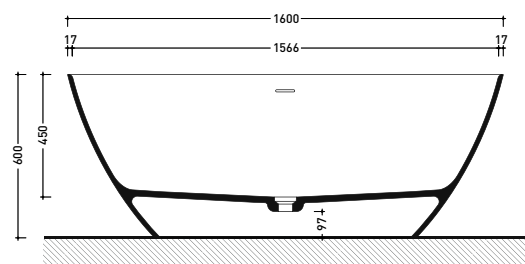

2024

AP160V App Tub 160

Freestanding bath-tub 160 cm - drain cover matching color the bathtub (drainage system art. SIFVA4 included)
 • with overflow

Complements: Line taps bath-tub: ONE - NOKÉ - SI - FOLD - X1 - STIL
 Line accessories: TWO - HOOP - FOLD

Dim. Imballo

Peso 85 kg

Pz. Palet n° 1

UNI EN 14516 - CL1

Dop-No14516

vista zenitale / zenital view

Capacità Max / Max Capacity 275 L.
 Peso Netto / Net Weight 85 Kg.

vista frontale / frontal view

sezione laterale / section

vista laterale / lateral view

sezione longitudinale / section

sizes in mm

Please consider a 2% tolerance on indicated measurements