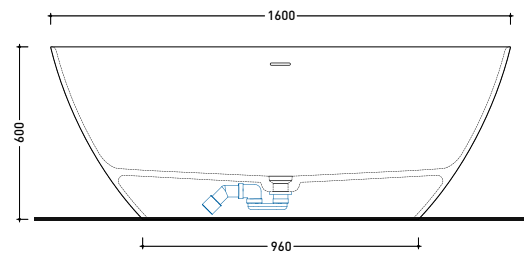

2024

AP160V App Tub 160

Freestanding bath-tub 160 cm - drain cover matching color the bathtub (drainage system art. SIFVA4 included)

• with overflow

Complements: **Line taps bath-tub:** ONE - NOKÉ - SI - FOLD - X1 - STIL
Line accessories: TWO - HOOP - FOLD - STIL

Dim. Imballo

Peso - kg

Pz. Palet n° 1

UNI EN 14516 - CL1

Dop-No14516

vista zenitale / zenital view

SOLID SURFACE	GLOSSY GELCOAT
Peso Netto Net Weight = 85 Kg	Peso Netto Net Weight = 107 Kg
Peso Lordo Gross Weight = 120 Kg	Peso Lordo Gross Weight = 142 Kg
Capacità Max / Max Capacity = 275 L	

vista frontale / frontal view

sezione laterale / section

vista laterale / lateral view

sezione longitudinale / section

sizes in mm

Please consider a 2% tolerance on indicated measurements