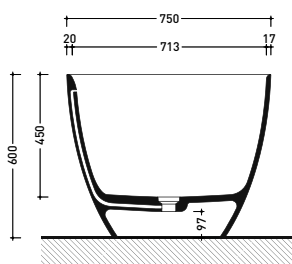

2024

AP160V App Tub 160

Freestanding bath-tub 160 cm - drain cover matching color the bathtub (drainage system art. SIFVA4 included)
 • with overflow

Complements: Line taps bath-tub: ONE - NOKÉ - SI - FOLD - X1 - STIL
 Line accessories: TWO - HOOP - FOLD

Dim. Imballo

Peso 85 kg

Pz. Palet n° 1

UNI EN 14516 - CL1

Dop-No14516

vista zenitale / zenital view

Capacità Max / Max Capacity 275 L.
 Peso Netto / Net Weight 85 Kg.

vista frontale / frontal view

sezione laterale / section

vista laterale / lateral view

sezione longitudinale / section

sizes in mm

Please consider a 2% tolerance on indicated measurements