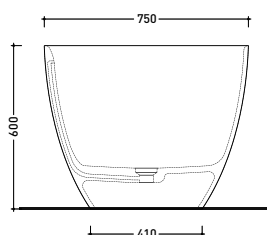

2024

AP160V App Tub 160

Freestanding bath-tub 160 cm - drain cover matching color the bathtub (drainage system art. SIFVA4 included)
 • with overflow

Complements: Line taps bath-tub: ONE - NOKÉ - SI - FOLD - X1 - STIL
 Line accessories: TWO - HOOP - FOLD

Dim. Imballo

Peso 85 kg

Pz. Palet n° 1

UNI EN 14516 - CL1

Dop-No14516

vista zenitale / zenital view

Capacità Max / Max Capacity 275 L.
 Peso Netto / Net Weight 85 Kg.

vista frontale / frontal view

sezione laterale / section

vista laterale / lateral view

sezione longitudinale / section

sizes in mm

Please consider a 2% tolerance on indicated measurements