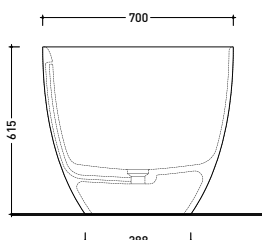

2024

AP145V App Tub 145

Freestanding bath-tub 145 cm - drain cover matching color the bathtub (drainage system art. SIFVA4 included)
 • with overflow

Complements: **Line taps bath-tub:** ONE - NOKÉ - SI - FOLD - X1 - STIL
Line accessories: TWO - HOOP - FOLD

Dim. Imballo cm | Peso kg | Pz. Pallet n° 1

UNI EN 14516 - CL1 Dop-No14516

vista zenitale / zenital view

Capacità Max / Max Capacity 250 L.
Peso Netto / Net Weight 00 Kg.

vista frontale / frontal view

sezione laterale / section

vista laterale / lateral view

sezione longitudinale / section

sizes in mm

Please consider a 2% tolerance on indicated measurements