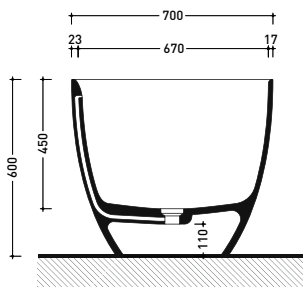

2024

AP145V App Tub 145

Freestanding bath-tub 145 cm - drain cover matching color the bathtub (drainage system art. SIFVA4 included)

• with overflow

Complements: **Line taps bath-tub:** ONE - NOKÉ - SI - FOLD - X1 - STIL
Line accessories: TWO - HOOP - FOLD - STIL

Dim. Imballo cm | Peso - kg | Pz. Pallet n° 1

UNI EN 14516 - CL1 Dop-No14516

vista zenitale / zenital view

SOLID SURFACE	GLOSSY GELCOAT
Peso Netto Net Weight = 85 Kg	Peso Netto Net Weight = 107 Kg
Peso Lordo Gross Weight = 120 Kg	Peso Lordo Gross Weight = 142 Kg
Capacità Max / Max Capacity = 260 L	

vista frontale / frontal view

sezione laterale / section

vista laterale / lateral view

sezione longitudinale / section

sizes in mm

Please consider a 2% tolerance on indicated measurements