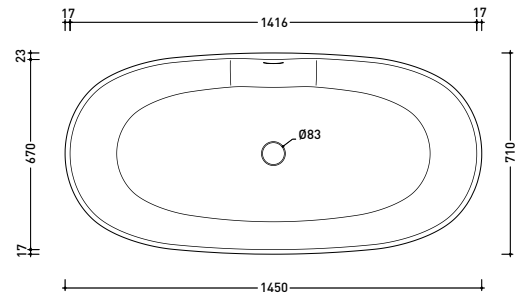

2024

AP145V App Tub 145

Freestanding bath-tub 145 cm - drain cover matching color the bathtub (drainage system art. SIFVA4 included)

• with overflow

Complements: **Line taps bath-tub:** ONE - NOKÉ - SI - FOLD - X1 - STIL
Line accessories: TWO - HOOP - FOLD - STIL

Dim. Imballo cm | Peso - kg | Pz. Pallet n° 1

UNI EN 14516 - CL1 Dop-No14516

vista zenitale / zenital view

SOLID SURFACE	GLOSSY GELCOAT
Peso Netto Net Weight = 85 Kg	Peso Netto Net Weight = 107 Kg
Peso Lordo Gross Weight = 120 Kg	Peso Lordo Gross Weight = 142 Kg
Capacità Max / Max Capacity = 260 L	

vista frontale / frontal view

sezione laterale / section

vista laterale / lateral view

sezione longitudinale / section

sizes in mm

Please consider a 2% tolerance on indicated measurements