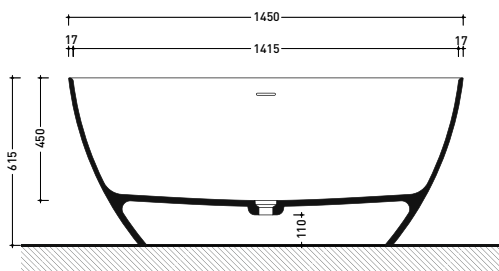

2024

AP145V App Tub 145

Freestanding bath-tub 145 cm - drain cover matching color the bathtub (drainage system art. SIFVA4 included)
 • with overflow

Complements: **Line taps bath-tub:** ONE - NOKÉ - SI - FOLD - X1 - STIL
Line accessories: TWO - HOOP - FOLD

Dim. Imballo cm | Peso kg | Pz. Pallet n° 1

UNI EN 14516 - CL1 Dop-No14516

vista zenitale / zenital view

Capacità Max / Max Capacity 250 L.
Peso Netto / Net Weight 00 Kg.

vista frontale / frontal view

sezione laterale / section

vista laterale / lateral view

sezione longitudinale / section

sizes in mm

Please consider a 2% tolerance on indicated measurements