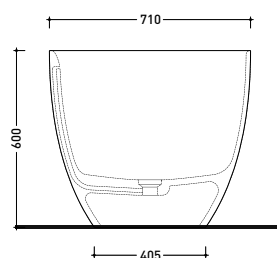

2024

AP145V App Tub 145

Freestanding bath-tub 145 cm - drain cover matching color the bathtub (drainage system art. SIFVA4 included)

• with overflow

Complements: **Line taps bath-tub:** ONE - NOKÉ - SI - FOLD - X1 - STIL
Line accessories: TWO - HOOP - FOLD - STIL

Dim. Imballo cm | Peso - kg | Pz. Pallet n° 1

UNI EN 14516 - CL1 Dop-No14516

vista zenitale / zenital view

SOLID SURFACE	GLOSSY GELCOAT
Peso Netto Net Weight = 85 Kg	Peso Netto Net Weight = 107 Kg
Peso Lordo Gross Weight = 120 Kg	Peso Lordo Gross Weight = 142 Kg
Capacità Max / Max Capacity = 260 L	

vista frontale / frontal view

sezione laterale / section

vista laterale / lateral view

sezione longitudinale / section

sizes in mm

Please consider a 2% tolerance on indicated measurements