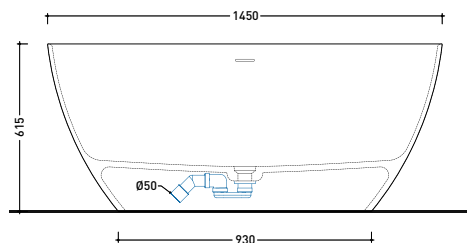

2024

AP145V App Tub 145

Freestanding bath-tub 145 cm - drain cover matching color the bathtub (drainage system art. SIFVA4 included)
 • with overflow

Complements: **Line taps bath-tub:** ONE - NOKÉ - SI - FOLD - X1 - STIL
Line accessories: TWO - HOOP - FOLD

Dim. Imballo cm | Peso kg | Pz. Pallet n° 1

UNI EN 14516 - CL1 Dop-No14516

vista zenitale / zenital view

Capacità Max / Max Capacity 250 L.
Peso Netto / Net Weight 00 Kg.

vista frontale / frontal view

sezione laterale / section

vista laterale / lateral view

sezione longitudinale / section

sizes in mm

Please consider a 2% tolerance on indicated measurements