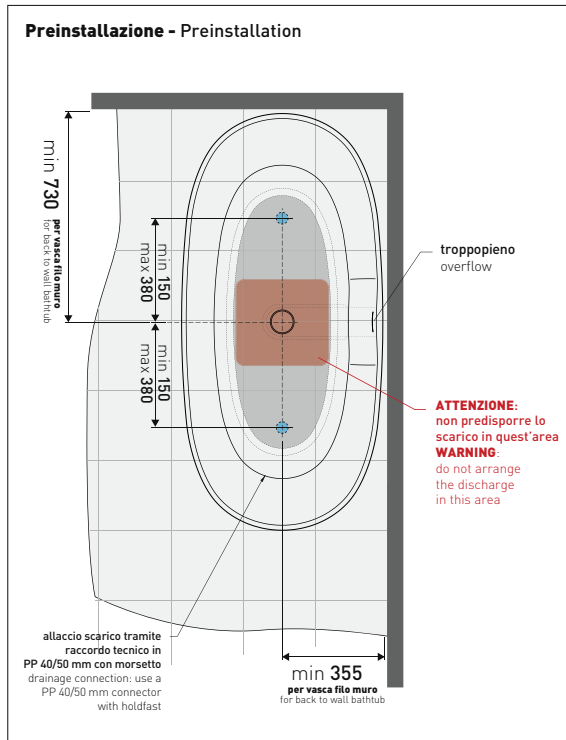

2024

AP145V App Tub 145

Freestanding bath-tub 145 cm - drain cover matching color the bathtub (drainage system art. SIFVA4 included)

• with overflow

Complements: **Line taps bath-tub:** ONE - NOKÉ - SI - FOLD - X1 - STIL
Line accessories: TWO - HOOP - FOLD - STIL

Dim. Imballo cm | Peso - kg | Pz. Pallet n° 1

UNI EN 14516 - CL1 Dop-No14516

vista zenitale / zenital view

SOLID SURFACE	GLOSSY GELCOAT
Peso Netto Net Weight = 85 Kg	Peso Netto Net Weight = 107 Kg
Peso Lordo Gross Weight = 120 Kg	Peso Lordo Gross Weight = 142 Kg
Capacità Max / Max Capacity = 260 L	

vista frontale / frontal view

sezione laterale / section

vista laterale / lateral view

sezione longitudinale / section

sizes in mm

Please consider a 2% tolerance on indicated measurements