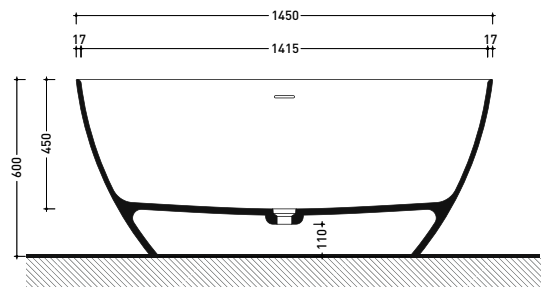

2024

AP145V App Tub 145

Freestanding bath-tub 145 cm - drain cover matching color the bathtub (drainage system art. SIFVA4 included)

• with overflow

Complements: **Line taps bath-tub:** ONE - NOKÉ - SI - FOLD - X1 - STIL
Line accessories: TWO - HOOP - FOLD - STIL

Dim. Imballo cm | Peso - kg | Pz. Pallet n° 1

UNI EN 14516 - CL1 Dop-No14516

vista zenitale / zenital view

SOLID SURFACE	GLOSSY GELCOAT
Peso Netto Net Weight = 85 Kg	Peso Netto Net Weight = 107 Kg
Peso Lordo Gross Weight = 120 Kg	Peso Lordo Gross Weight = 142 Kg
Capacità Max / Max Capacity = 260 L	

vista frontale / frontal view

sezione laterale / section

vista laterale / lateral view

sezione longitudinale / section

sizes in mm

Please consider a 2% tolerance on indicated measurements