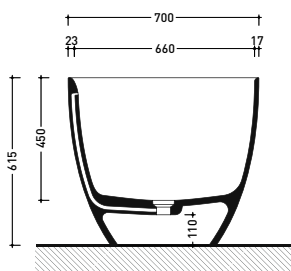

2024

AP145V App Tub 145

Freestanding bath-tub 145 cm - drain cover matching color the bathtub (drainage system art. SIFVA4 included)
 • with overflow

Complements: **Line taps bath-tub:** ONE - NOKÉ - SI - FOLD - X1 - STIL
Line accessories: TWO - HOOP - FOLD

Dim. Imballo cm | Peso kg | Pz. Pallet n° 1

UNI EN 14516 - CL1 Dop-No14516

vista zenitale / zenital view

Capacità Max / Max Capacity 250 L.
Peso Netto / Net Weight 00 Kg.

vista frontale / frontal view

sezione laterale / section

vista laterale / lateral view

sezione longitudinale / section

sizes in mm

Please consider a 2% tolerance on indicated measurements