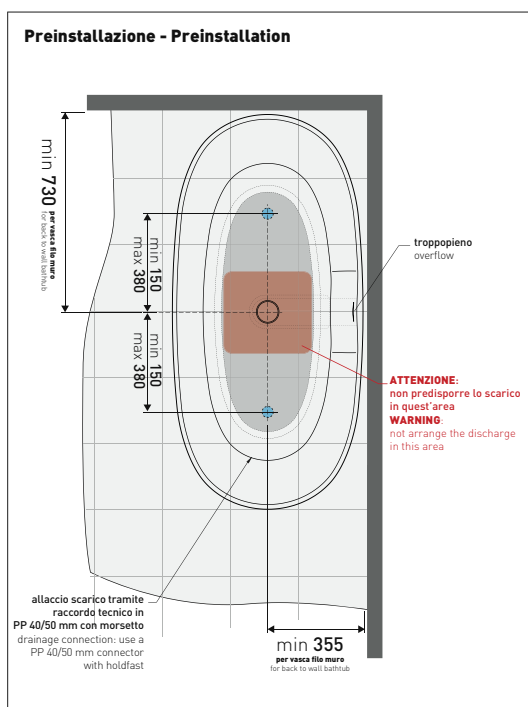

2024

AP145V App Tub 145

Freestanding bath-tub 145 cm - drain cover matching color the bathtub (drainage system art. SIFVA4 included)
 • with overflow

Complements: **Line taps bath-tub:** ONE - NOKÉ - SI - FOLD - X1 - STIL
Line accessories: TWO - HOOP - FOLD

Dim. Imballo cm | Peso kg | Pz. Pallet n° 1

UNI EN 14516 - CL1 Dop-No14516

vista zenitale / zenital view

Capacità Max / Max Capacity 250 L.
Peso Netto / Net Weight 00 Kg.

vista frontale / frontal view

sezione laterale / section

vista laterale / lateral view

sezione longitudinale / section

sizes in mm

Please consider a 2% tolerance on indicated measurements