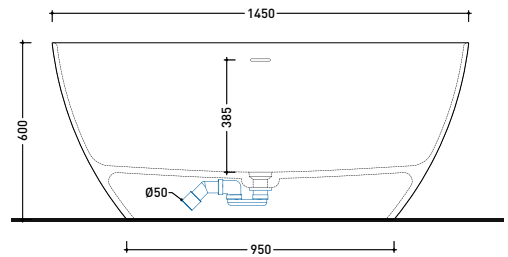

2024

AP145V App Tub 145

Freestanding bath-tub 145 cm - drain cover matching color the bathtub (drainage system art. SIFVA4 included)

• with overflow

Complements: **Line taps bath-tub:** ONE - NOKÉ - SI - FOLD - X1 - STIL
Line accessories: TWO - HOOP - FOLD - STIL

Dim. Imballo cm | Peso - kg | Pz. Pallet n° 1

UNI EN 14516 - CL1 Dop-No14516

vista zenitale / zenital view

SOLID SURFACE	GLOSSY GELCOAT
Peso Netto Net Weight = 85 Kg	Peso Netto Net Weight = 107 Kg
Peso Lordo Gross Weight = 120 Kg	Peso Lordo Gross Weight = 142 Kg
Capacità Max / Max Capacity = 260 L	

vista frontale / frontal view

sezione laterale / section

vista laterale / lateral view

sezione longitudinale / section

sizes in mm

Please consider a 2% tolerance on indicated measurements