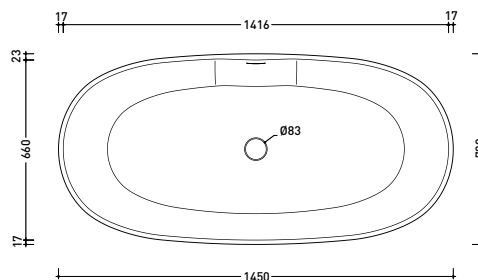

2024

AP145V App Tub 145

Freestanding bath-tub 145 cm - drain cover matching color the bathtub (drainage system art. SIFVA4 included)
 • with overflow

Complements: **Line taps bath-tub:** ONE - NOKÉ - SI - FOLD - X1 - STIL
Line accessories: TWO - HOOP - FOLD

Dim. Imballo cm | Peso kg | Pz. Pallet n° 1

UNI EN 14516 - CL1 Dop-No14516

vista zenitale / zenital view

Capacità Max / Max Capacity 250 L.
Peso Netto / Net Weight 00 Kg.

vista frontale / frontal view

sezione laterale / section

vista laterale / lateral view

sezione longitudinale / section

sizes in mm

Please consider a 2% tolerance on indicated measurements