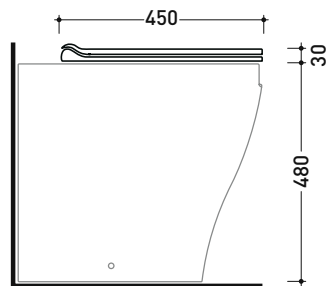

APCW04

SLIM thermosetting seat&cover with front opening and **quick-release hinges**

Complements: Wall hung wc AppSolution (AP115S)
Back to wall wc AppSolution (AP114S - AP114RS)

Package dim. cm | Weight 2,6 kg | Pz. Pallet n° -

art. AP114S - AP114RS
vista zenitale / zenital view

art. AP115S
vista zenitale / zenital view

art. AP114S - AP114RS
vista laterale / lateral view

art. AP115S
vista laterale / lateral view