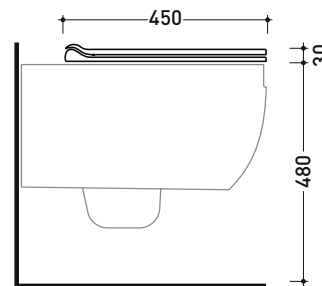

APCW04

SLIM thermosetting seat&cover with front opening and **quick-release hinges**

Complements: Wall hung wc AppSolution (AP115S)
Back to wall wc AppSolution (AP114S - AP114RS)

Package dim. cm | Weight 2,6 kg | Pz. Pallet n° -

art. AP114S - AP114RS
vista zenitale / zenital view

art. AP115S
vista zenitale / zenital view

art. AP114S - AP114RS
vista laterale / lateral view

art. AP115S
vista laterale / lateral view