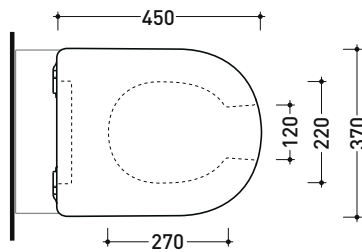

APCW04

SLIM thermosetting seat&cover with front opening and **quick-release hinges**

Complements: Wall hung wc AppSolution (AP115S)
Back to wall wc AppSolution (AP114S - AP114RS)

Package dim. cm | Weight 2,6 kg | Pz. Pallet n° -

art. AP114S - AP114RS
vista zenitale / zenital view

art. AP115S
vista zenitale / zenital view

art. AP114S - AP114RS
vista laterale / lateral view

art. AP115S
vista laterale / lateral view