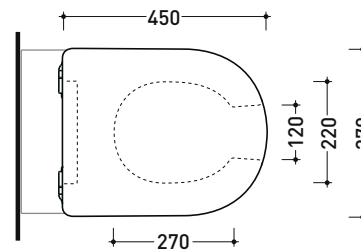

APCW04

SLIM thermosetting seat&cover with front opening and **quick-release hinges**

Complements: Wall hung wc AppSolution (AP115S)
Back to wall wc AppSolution (AP114S - AP114RS)

Package dim. cm | Weight 2,6 kg | Pz. Pallet n° -

art. AP114S - AP114RS
vista zenitale / zenital view

art. AP115S
vista zenitale / zenital view

art. AP114S - AP114RS
vista laterale / lateral view

art. AP115S
vista laterale / lateral view