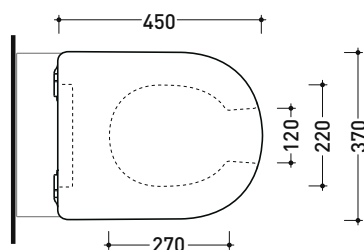

## APCW04

SLIM thermosetting seat&cover with front opening and **quick-release hinges**

Complements: Wall hung wc AppSolution (AP115S)  
Back to wall wc AppSolution (AP114S - AP114RS)

Package dim. cm | Weight 2,6 kg | Pz. Pallet n° -

art. AP114S - AP114RS  
vista zenitale / zenital view

art. AP115S  
vista zenitale / zenital view

art. AP114S - AP114RS  
vista laterale / lateral view

art. AP115S  
vista laterale / lateral view

sizes in mm