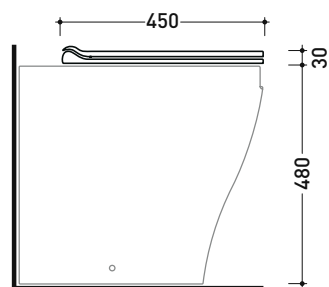

## APCW04

SLIM thermosetting seat&cover with front opening and **quick-release hinges**

Complements: Wall hung wc AppSolution (AP115S)  
Back to wall wc AppSolution (AP114S - AP114RS)

Package dim. cm | Weight 2,6 kg | Pz. Pallet n° -

art. AP114S - AP114RS  
vista zenitale / zenital view

art. AP115S  
vista zenitale / zenital view

art. AP114S - AP114RS  
vista laterale / lateral view

art. AP115S  
vista laterale / lateral view

sizes in mm