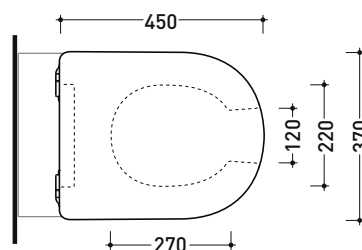

## APCW04

SLIM thermosetting seat&cover with front opening and **quick-release hinges**

Complements: Wall hung wc AppSolution (AP115S)  
Back to wall wc AppSolution (AP114S - AP114RS)

Package dim. cm | Weight 2,6 kg | Pz. Pallet n° -

art. AP114S - AP114RS  
vista zenitale / zenital view

art. AP115S  
vista zenitale / zenital view

art. AP114S - AP114RS  
vista laterale / lateral view

art. AP115S  
vista laterale / lateral view

sizes in mm