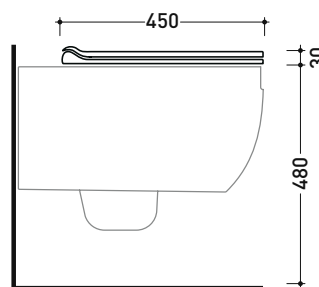

## APCW04

SLIM thermosetting seat&cover with front opening and **quick-release hinges**

Complements: Wall hung wc AppSolution (AP115S)  
Back to wall wc AppSolution (AP114S - AP114RS)

Package dim. cm | Weight 2,6 kg | Pz. Pallet n° -

art. AP114S - AP114RS  
vista zenitale / zenital view

art. AP115S  
vista zenitale / zenital view

art. AP114S - AP114RS  
vista laterale / lateral view

art. AP115S  
vista laterale / lateral view

sizes in mm