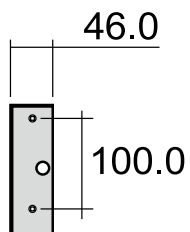

ADF

Fixed brackets suitable for App Solution 70 basin

Complements: AppSolution 70 basin (APD70)

Package dim.

Weight 1,7 kg

Pz. Pallet n° -

sizes in mm