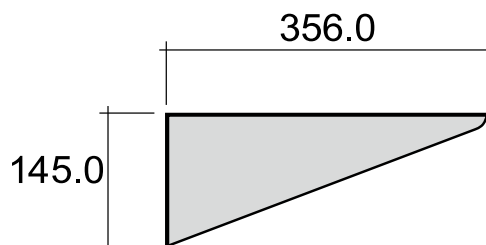

ADF

Fixed brackets suitable for App Solution 70 basin

Complements: AppSolution 70 basin (APD70)

Package dim.

Weight 1,7 kg

Pz. Pallet n° -

sizes in mm