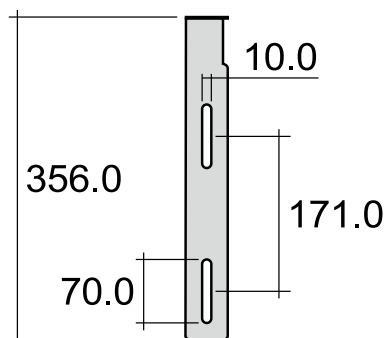

ADF

Fixed brackets suitable for App Solution 70 basin

Complements: AppSolution 70 basin (APD70)

Package dim.

Weight 1,7 kg

Pz. Pallet n° -

sizes in mm