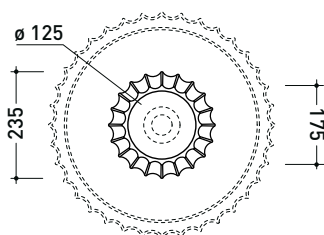

allaccio scarico tramite raccordo tecnico per lavabo in PP 40/50 mm con morsetto
drainage connection: use a PP 40/50 mm connector for washbasin with holdfast

SECOL + SE50A

Pedestal suitable for Settecento 50 basin
(floor fixing kit art. 9005 and siphon art. FMT/SIF included)

Package dim. pedestal | Weight 15,5 kg | Pz. Pallet n° 18

Package dim. basin | Weight 14 kg | Pz. Pallet n° 16

vista zenitale / zenital view

vista zenitale / zenital view

allaccio scarico tramite raccordo tecnico per lavabo in PP 40/50 mm con morsetto
drainage connection: use a PP 40/50 mm connector for washbasin with holdfast