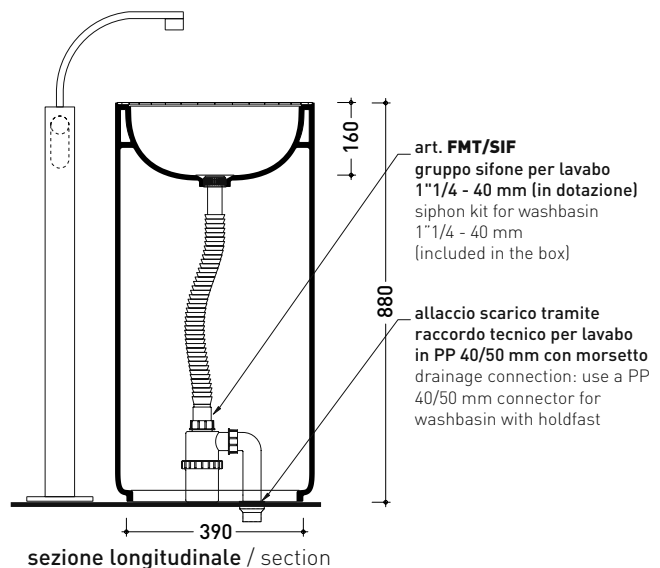

Technical accessories: **Stop & Go drain (PLSG)**
Ceramic Stop&Go drain (PLCE)
CHROME waste with automatic integrated overflow (PLTPCR)
Waste with automatic integrated overflow and CERAMIC cover (PLTPCE)

Package dim. cm | Weight 49 kg | Pz. Pallet n° -

CE UNI EN 14688 - CL00 Dop-No14688

vista zenitale / zenital view

vista zenitale / zenital view

vista frontale / frontal view

sezione longitudinale / section

SE50A Settecento 50

Basin 50 cm - countertop or suitable for pedestal

• without overflow • without tap ledge

Complements: **Settecento pedestal (SECOL)**
CUBIKA wall hung vanity units depth 50 cm
DENVER furniture (DV103M)
 Line taps basin: ONE - NOKÉ - SI - FOLD - X1 - STIL
 Line accessories: TWO - HOOP - FOLD