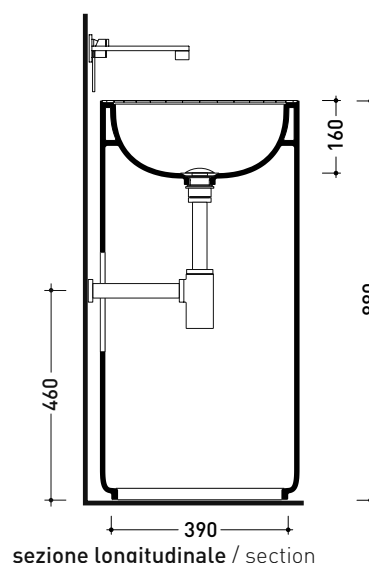

sezione longitudinale / section

sizes in mm

Please consider a 2% tolerance on indicated measurements

SE44P MonoSettecento

Wall column-basin 44 cm

• without overflow • without tap ledge

Complements: **Line wall-taps basin: ONE - NOKÉ - SI - STIL**
Line accessories: TWO - HOOP - FOLD

Package dim. cm | Weight 49,5 kg | Pz. Pallet n° -

CE UNI EN 14688 - CL00 Dop-No14688

vista zenitale / zenital view

vista zenitale / zenital view

vista frontale / frontal view

sezione longitudinale / section

SE44C MonoSettecento

Standing column-basin 44 cm (floor siphon art. FMT/SIF included)

• without overflow • without tap ledge

Complements: **Line taps basin free-standing:** ONE - FOLD - STIL
Line accessories: TWO - HOOP - FOLD