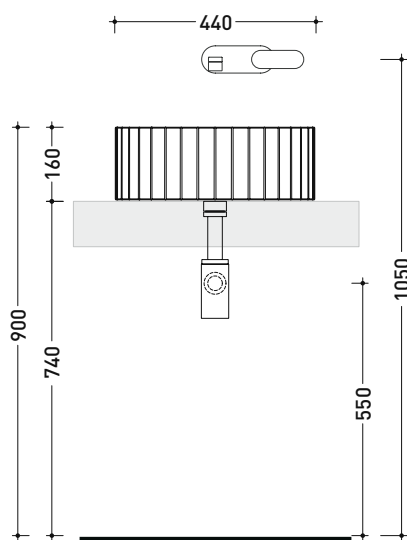

SECUT Settecento Cut

Countertop basin 44 cm

• without overflow • without tap ledge

Complements: **FILO structure for countertop basin** (FI60SV - FI75SV - FI75SC)
CUBIKA wall hung vanity units depth 50 cm
DENVER furniture (DV103M)
Line taps basin: ONE - NOKÉ - SI - FOLD - X1 - STIL
Line accessories: TWO - HOOP - FOLD

Package dim.

Weight 12 kg

Pz. Pallet n° 30

UNI EN 14688 - CL00

Dop-No14688

vista zenitale / zenital view

vista zenitale / zenital view

vista frontale / frontal view

sezione longitudinale / section

sizes in mm

Please consider a 2% tolerance on indicated measurements

SE44P MonoSettecento

Wall column-basin 44 cm

• without overflow • without tap ledge

Complements: **Line wall-taps basin: ONE - NOKÉ - SI - STIL**
Line accessories: TWO - HOOP - FOLD