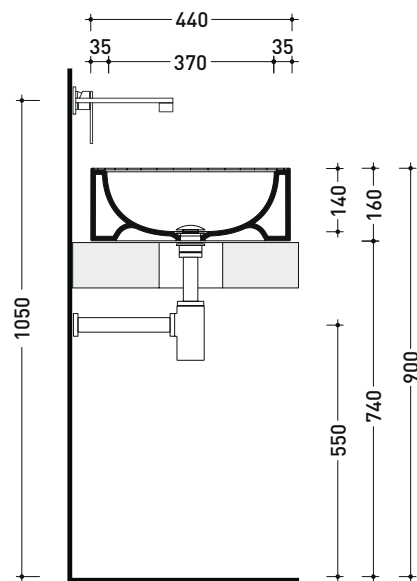

SECUT Settecento Cut

Countertop basin 44 cm

• without overflow • without tap ledge

Complements: **FILO structure for countertop basin** (FI60SV - FI75SV - FI75SC)
CUBIKA wall hung vanity units depth 50 cm
DENVER furniture (DV103M)
Line taps basin: ONE - NOKÉ - SI - FOLD - X1 - STIL
Line accessories: TWO - HOOP - FOLD

Package dim.

Weight 12 kg

Pz. Pallet n° 30

UNI EN 14688 - CL00

Dop-No14688

vista zenitale / zenital view

vista zenitale / zenital view

vista frontale / frontal view

sezione longitudinale / section

sizes in mm

Please consider a 2% tolerance on indicated measurements

SE44P MonoSettecento

Wall column-basin 44 cm

• without overflow • without tap ledge

Complements: **Line wall-taps basin: ONE - NOKÉ - SI - STIL**
Line accessories: TWO - HOOP - FOLD

Package dim. cm | Weight 49,5 kg | Pz. Pallet n° -

CE UNI EN 14688 - CL00 Dop-No14688

vista zenitale / zenital view

vista zenitale / zenital view

vista frontale / frontal view

sezione longitudinale / section