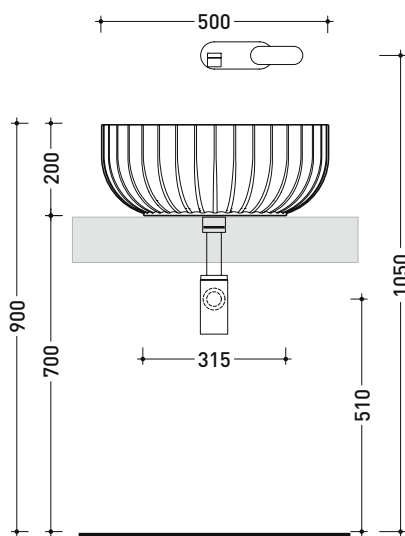

Package dim. | Weight 15,5 kg | Pz. Pallet n° 18

UNI EN 14688 - CL00 Dop-No14688

vista zenitale / zenital view

vista zenitale / zenital view

vista frontale / frontal view

sezione longitudinale / section

SE44A Settecento 44

Basin 44 cm - countertop or suitable for pedestal

• without overflow • without tap ledge

Complements: **Settecento pedestal (SECOL)**
FILO structure for countertop basin (FI60SV - FI75SV - FI75SC)
CUBIKA wall hung vanity units depth 50 cm
DENVER furniture (DV103M)
Line taps basin: ONE - NOKÉ - SI - FOLD - X1 - STIL
Line accessories: TWO - HOOP - FOLD

Ceramic object holder bowl

Package dim.

Weight 0,9 kg

Pz. Pallet n° -

vista zenitale / zenital view

vista frontale / frontal view

sezione longitudinale / section

sizes in mm