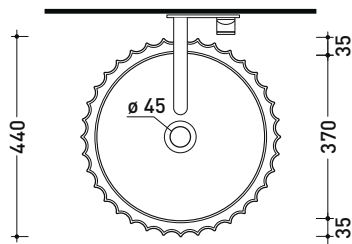

SECUT Settecento Cut

Countertop basin 44 cm

• without overflow • without tap ledge

Complements: **FILO structure for countertop basin** (FI60SV - FI75SV - FI75SC)
CUBIKA wall hung vanity units depth 50 cm
DENVER furniture (DV103M)
Line taps basin: ONE - NOKÉ - SI - FOLD - X1 - STIL
Line accessories: TWO - HOOP - FOLD

Package dim.

Weight 12 kg

Pz. Pallet n° 30

UNI EN 14688 - CL00

Dop-No14688

vista zenitale / zenital view

vista zenitale / zenital view

vista frontale / frontal view

sezione longitudinale / section

sizes in mm

Please consider a 2% tolerance on indicated measurements

SE44P MonoSettecento

Wall column-basin 44 cm

• without overflow • without tap ledge

Complements: **Line wall-taps basin: ONE - NOKÉ - SI - STIL**
Line accessories: TWO - HOOP - FOLD

Ceramic object holder bowl

Package dim.

Weight 0,9 kg

Pz. Pallet n° -

vista zenitale / zenital view

vista frontale / frontal view

sezione longitudinale / section

sizes in mm