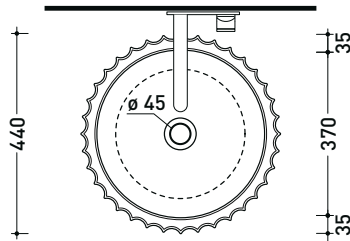

Basin 44 cm - countertop or suitable for pedestal

• without overflow • without tap ledge

Complements: **Settecento pedestal (SECOL)**
FILO structure for countertop basin (FI60SV - FI75SV - FI75SC)
CUBIKA wall hung vanity units depth 50 cm
DENVER furniture (DV103M)
Line taps basin: ONE - NOKÉ - SI - FOLD - X1 - STIL
Line accessories: TWO - HOOP - FOLD

Package dim.

Weight 12 kg

Pz. Pallet n° 30

UNI EN 14688 - CL00

Dop-No14688

vista zenitale / zenital view

vista zenitale / zenital view

vista frontale / frontal view