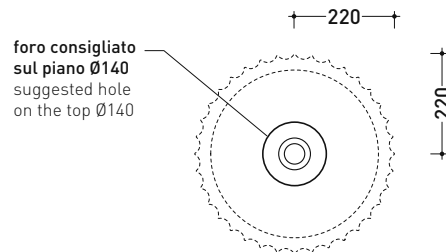

SECUT Settecento Cut

Countertop basin 44 cm

• without overflow • without tap ledge

Complements: **FILO structure for countertop basin** (FI60SV - FI75SV - FI75SC)
CUBIKA wall hung vanity units depth 50 cm
DENVER furniture (DV103M)
Line taps basin: ONE - NOKÉ - SI - FOLD - X1 - STIL
Line accessories: TWO - HOOP - FOLD

Package dim.

Weight 12 kg

Pz. Pallet n° 30

UNI EN 14688 - CL00

Dop-No14688

vista zenitale / zenital view

vista zenitale / zenital view

vista frontale / frontal view

sezione longitudinale / section

sizes in mm

Please consider a 2% tolerance on indicated measurements

SE44P MonoSettecento

Wall column-basin 44 cm

• without overflow • without tap ledge

Complements: **Line wall-taps basin: ONE - NOKÉ - SI - STIL**
Line accessories: TWO - HOOP - FOLD

Ceramic object holder bowl

Package dim.

Weight 0,9 kg

Pz. Pallet n° -

vista zenitale / zenital view

vista frontale / frontal view

sezione longitudinale / section

sizes in mm