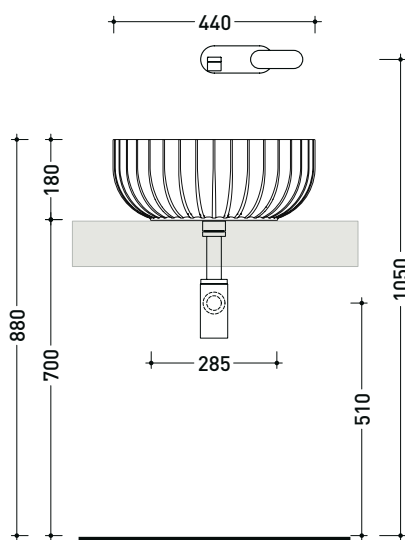

Basin 44 cm - countertop or suitable for pedestal

• without overflow • without tap ledge

Complements: **Settecento pedestal (SECOL)**
FILO structure for countertop basin (FI60SV - FI75SV - FI75SC)
CUBIKA wall hung vanity units depth 50 cm
DENVER furniture (DV103M)
Line taps basin: ONE - NOKÉ - SI - FOLD - X1 - STIL
Line accessories: TWO - HOOP - FOLD

Package dim.

Weight 12 kg

Pz. Pallet n° 30

UNI EN 14688 - CL00

Dop-No14688

vista zenitale / zenital view

vista zenitale / zenital view

vista frontale / frontal view

Package dim. pedestal	Weight 12 kg	Pz. Pallet n° 30
Package dim. basin	Weight 14 kg	Pz. Pallet n° 16

vista zenitale / zenital view

vista zenitale / zenital view

allaccio scarico tramite raccordo tecnico per lavabo in PP 40/50 mm con morsetto
drainage connection: use a PP 40/50 mm connector for washbasin with holdfast

Ceramic object holder bowl

Package dim.

Weight 0,9 kg

Pz. Pallet n° -

vista zenitale / zenital view

vista frontale / frontal view

sezione longitudinale / section

sizes in mm