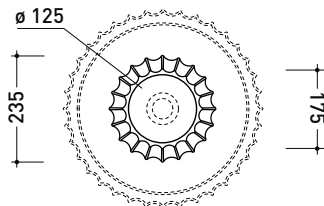

SECOL + SE44A

Pedestal suitable for Settecento 44 basin
(floor fixing kit art. 9005 and siphon art. FMT/SIF included)

Complements: **Settecento 44 basin (SE44A)**
Settecento 50 basin (SE50A)
Line taps basin: ONE - NOKÉ - SI - FOLD - X1 - STIL
Line accessories: TWO - HOOP - FOLD

Technical accessories: **Stop & Go drain (PLSG)**
CERAMIC Stop & Go drain (PLCE)
Chrome waste with automatic integrated overflow (PLTPCR)
Waste with automatic integrated overflow and ceramic cover (PLTPCE)

Package dim. pedestal	Weight 12 kg	Pz. Pallet n° 30
Package dim. basin	Weight 14 kg	Pz. Pallet n° 16

vista zenitale / zenital view