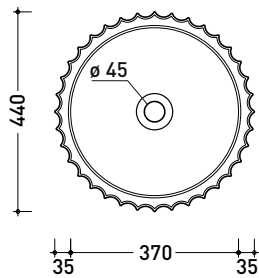

SE44C MonoSettecento

Standing column-basin 44 cm (floor siphon art. FMT/SIF included)

• without overflow • without tap ledge

Complements: **Line taps basin free-standing:** ONE - FOLD - STIL
Line accessories: TWO - HOOP - FOLD

Technical accessories: **Stop & Go drain (PLSG)**
Ceramic Stop&Go drain (PLCE)
CHROME waste with automatic integrated overflow (PLTPCR)
Waste with automatic integrated overflow and CERAMIC cover (PLTPCE)

Package dim. cm | Weight 49 kg | Pz. Pallet n° -

CE UNI EN 14688 - CL00 Dop-No14688

vista zenitale / zenital view