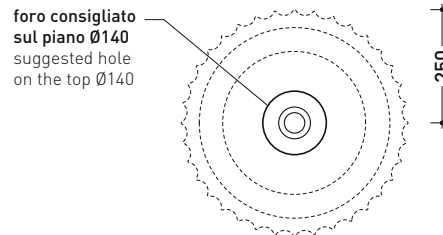

vista zenitale / zenital view