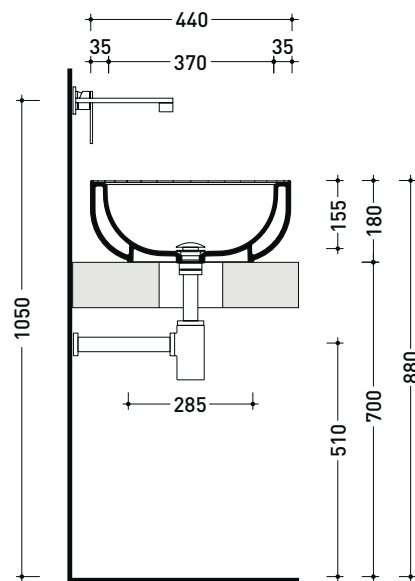

SE44A Settecento 44

Basin 44 cm - countertop or suitable for pedestal

• without overflow • without tap ledge

Complements: **Settecento pedestal (SECOL)**
FILO structure for countertop basin (FI60SV - FI75SV - FI75SC)
CUBIKA wall hung vanity units depth 50 cm
DENVER furniture (DV103M)
Line taps basin: ONE - NOKÉ - SI - FOLD - X1 - STIL
Line accessories: TWO - HOOP - FOLD

Package dim.

Weight 12 kg

Pz. Pallet n° 30

UNI EN 14688 - CL00

Dop-No14688

vista zenitale / zenital view

vista zenitale / zenital view

vista frontale / frontal view

sezione longitudinale / section

sizes in mm

Please consider a 2% tolerance on indicated measurements