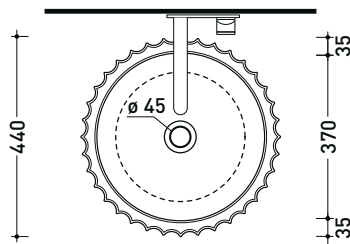

SE44A Settecento 44

Basin 44 cm - countertop or suitable for pedestal

• without overflow • without tap ledge

Complements: **Settecento pedestal (SECOL)**
FILO structure for countertop basin (FI60SV - FI75SV - FI75SC)
CUBIKA wall hung vanity units depth 50 cm
DENVER furniture (DV103M)
Line taps basin: ONE - NOKÉ - SI - FOLD - X1 - STIL
Line accessories: TWO - HOOP - FOLD

Technical accessories: **Chrome siphon (SIFL/CR) - Telescopic chrome siphon (SIFL066)**
Stop & Go drain (PLSG)
CERAMIC Stop & Go drain (PLCE)
Chrome waste with automatic integrated overflow (PLTPCR)
Waste with automatic integrated overflow and ceramic cover (PLTPCE)

Package dim.

Weight 12 kg

Pz. Pallet n° 30

UNI EN 14688 - CL00

Dop-No14688

vista zenitale / zenital view

vista zenitale / zenital view

vista frontale / frontal view

sezione longitudinale / section

sizes in mm

Please consider a 2% tolerance on indicated measurements