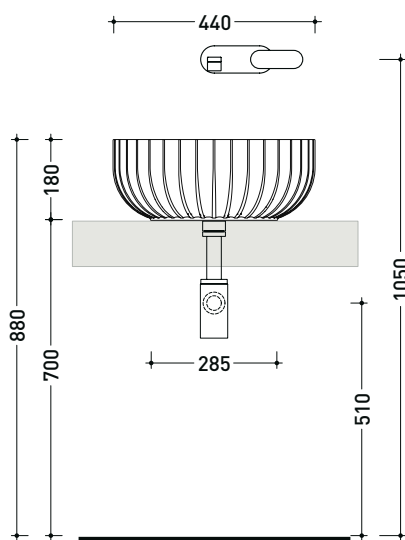

SE44A Settecento 44

Basin 44 cm - countertop or suitable for pedestal

• without overflow • without tap ledge

Complements: **Settecento pedestal (SECOL)**
FILO structure for countertop basin (FI60SV - FI75SV - FI75SC)
CUBIKA wall hung vanity units depth 50 cm
DENVER furniture (DV103M)
Line taps basin: ONE - NOKÉ - SI - FOLD - X1 - STIL
Line accessories: TWO - HOOP - FOLD

Package dim.

Weight 12 kg

Pz. Pallet n° 30

UNI EN 14688 - CL00

Dop-No14688

vista zenitale / zenital view

vista zenitale / zenital view

vista frontale / frontal view

sezione longitudinale / section

sizes in mm

Please consider a 2% tolerance on indicated measurements