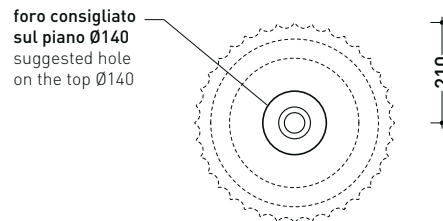

SE44A Settecento 44

Basin 44 cm - countertop or suitable for pedestal

• without overflow • without tap ledge

Complements: **Settecento pedestal (SECOL)**
FILO structure for countertop basin (FI60SV - FI75SV - FI75SC)
CUBIKA wall hung vanity units depth 50 cm
DENVER furniture (DV103M)
Line taps basin: ONE - NOKÉ - SI - FOLD - X1 - STIL
Line accessories: TWO - HOOP - FOLD

Package dim.

Weight 12 kg

Pz. Pallet n° 30

UNI EN 14688 - CL00

Dop-No14688

vista zenitale / zenital view

vista zenitale / zenital view

vista frontale / frontal view

sezione longitudinale / section

sizes in mm

Please consider a 2% tolerance on indicated measurements