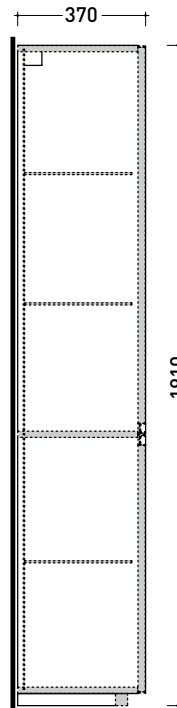

2022

CKD504 L 50 x P 37 x H 191

Standing cabinet - 4 DOORS
with 4 inside shelves

Complements: vanity unit CUBIKA
vanity unit DENVER
unit CUBIKA
Mirrors line FLAG, MADRE

Package dim.

Weight 50.8 kg

Pz. Pallet n° -

vista zenitale / zenital view

vista frontale / frontal view

sezione longitudinale / section

assonometria / axonometry

sizes in mm