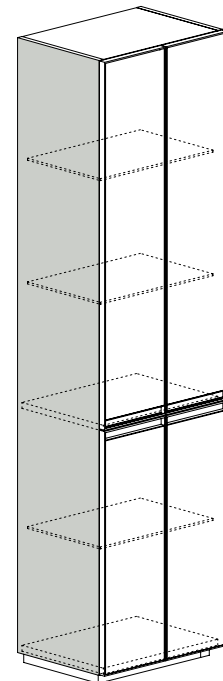

2022

CKD504 L 50 x P 37 x H 191

Standing cabinet - 4 DOORS
with 4 inside shelves

Complements: vanity unit CUBIKA
vanity unit DENVER
unit CUBIKA
Mirrors line FLAG, MADRE

Package dim.

Weight 50.8 kg

Pz. Pallet n° -

vista zenitale / zenital view

vista frontale / frontal view

sezione longitudinale / section

assonometria / axonometry

sizes in mm