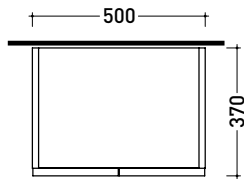

2022

CKD504 L 50 x P 37 x H 191

Standing cabinet - 4 DOORS
with 4 inside shelves

Complements: vanity unit CUBIKA
vanity unit DENVER
unit CUBIKA
Mirrors line FLAG, MADRE

Package dim.

Weight 50.8 kg

Pz. Pallet n° -

vista zenitale / zenital view

vista frontale / frontal view

sezione longitudinale / section

assonometria / axonometry

sizes in mm