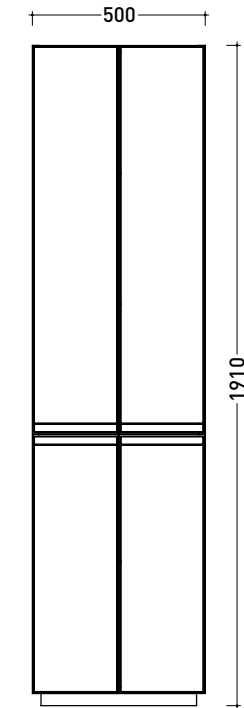

2022

CKD504 L 50 x P 37 x H 191

Standing cabinet - 4 DOORS
with 4 inside shelves

Complements: vanity unit CUBIKA
vanity unit DENVER
unit CUBIKA
Mirrors line FLAG, MADRE

Package dim.

Weight 50.8 kg

Pz. Pallet n° -

vista zenitale / zenital view

vista frontale / frontal view

sezione longitudinale / section

assonometria / axonometry

sizes in mm