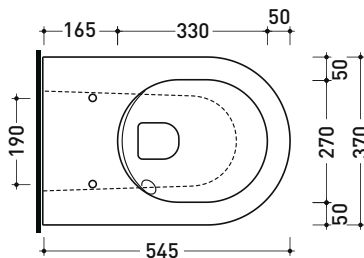

Package dim. cm | Weight 34,6 kg | Pz. Pallet n° 15

UNI EN 997

Dop-No997

pag. 1/2

Flaminia does not recommend combining this toilet model with rapid-flow/flushometer systems or traditional high tanks

vista zenitale / zenital view