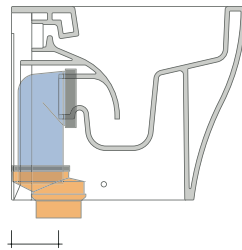

LK1012 (SET: LKR90+LKR40)

da/ from 100 a/ to 120 mm