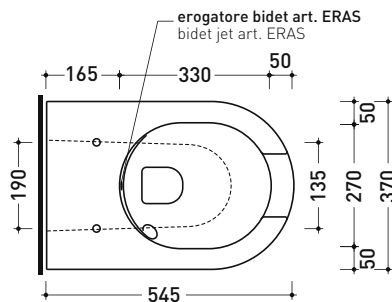

- *Kit suitable for wall trap H 230 mm (LKR00)
- *Kit suitable for floor trap from 50 to 80 mm (LKR90)
- *Kit suitable for floor trap from 80 to 100 mm (LK8010)
- *Kit suitable for floor trap from 100 to 120 mm (LK1012)
- *Kit suitable for floor trap from 120 to 140 mm (LK1214)
- *Kit suitable for floor trap from 140 to 160 mm (LK1416)
- *Kit suitable for floor trap from 160 to 180 mm (LKRS)
- *Kit suitable for floor trap from 180 to 200 mm (LK1820)
- *Kit suitable for floor trap from 200 to 220 mm (LK2022)
- *Kit suitable for floor trap from 220 to 340 mm (LK2233)

Floor fixing kit (9003)

Package dim. cm | Weight 35 kg | Pz. Pallet n° 15

UNI EN 997

Dop-No997

pag. 1/2

vista zenitale / zenital view

dettaglio kit erogatore
kit bidet jet detail

da / from 50 a / to 320 mm