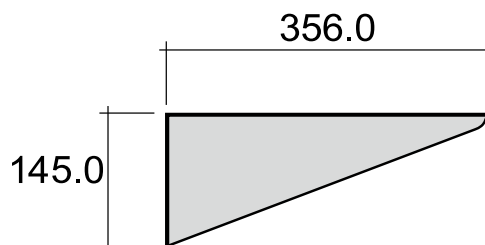

Package dim.

Weight 1,7 kg

Pz. Pallet n° -