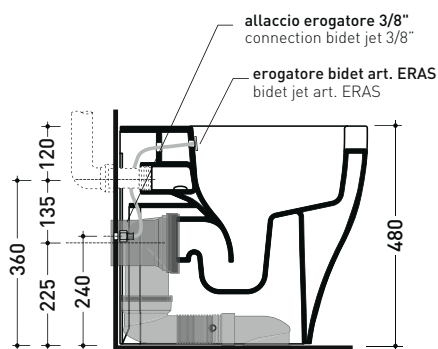

- *Kit suitable for wall trap H 230 mm (LKR00)
- *Kit suitable for floor trap from 50 to 80 mm (LKR90)
- *Kit suitable for floor trap from 80 to 100 mm (LK8010)
- *Kit suitable for floor trap from 100 to 120 mm (LK1012)
- *Kit suitable for floor trap from 120 to 140 mm (LK1214)
- *Kit suitable for floor trap from 140 to 160 mm (LK1416)
- *Kit suitable for floor trap from 160 to 180 mm (LKRS)
- *Kit suitable for floor trap from 180 to 200 mm (LK1820)
- *Kit suitable for floor trap from 200 to 220 mm (LK2022)
- *Kit suitable for floor trap from 220 to 340 mm (LK2233)

Floor fixing kit (9003)

Package dim. cm | Weight 35 kg | Pz. Pallet n° 15

UNI EN 997

Dop-No997

pag. 1/2

vista zenitale / zenital view

dettaglio kit erogatore
kit bidet jet detail

da / from 50 a / to 320 mm

sezione longitudinale / section

vista retro / back view

sizes in mm

Please consider a 2% tolerance on indicated measurements

KIT SUITABLE FOR WALL TRAP

LKR00 (SET: LKR00)

KIT SUITABLE FOR FLOOR TRAP

LKR90 (SET: LKR90)

da/ from 50 a/ to 80 mm

LK8010 (SET: LKR90+LKR20)

da/ from 80 a/ to 100 mm

LK1012 (SET: LKR90+LKR40)

da/ from 100 a/ to 120 mm

LK1214 (SET: LKRS+LKR40)

da/ from 120 a/ to 140 mm

LK1416 (SET: LKRS+LKR20)