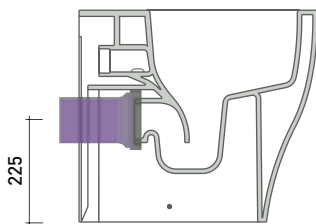

vista zenitale / zenital view

vista laterale / lateral view

vista retro / back view

da/ from 100 a/ to 120 mm

sezione longitudinale / section

art. LK1012 (LKR90+LKR40)
 connessioni di scarico
 (in dotazione)
 drainage connector
 (included in the box)

dettaglio kit erogatore
kit bidet jet detail

da / from 50 a / to 320 mm

sezione longitudinale / section

vista retro / back view

sizes in mm

Please consider a 2% tolerance on indicated measurements

KIT SUITABLE FOR WALL TRAP

LKR00 (SET: LKR00)

KIT SUITABLE FOR FLOOR TRAP

LKR90 (SET: LKR90)

da/ from 50 a/ to 80 mm

LK8010 (SET: LKR90+LKR20)

da/ from 80 a/ to 100 mm

LK1012 (SET: LKR90+LKR40)

da/ from 100 a/ to 120 mm