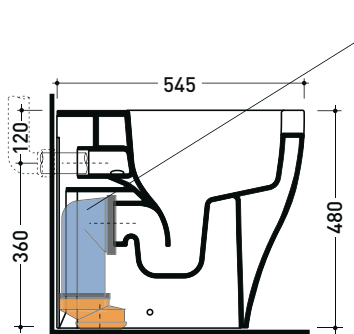

Technical accessories: **Floor fixing kit (9003)**

Package dim. cm | Weight 31,6 kg | Pz. Pallet n° 15

UNI EN 997

Dop-No997

Flaminia does not recommend combining this toilet model with rapid-flow/flushometer systems or traditional high tanks

vista zenitale / zenital view

vista laterale / lateral view

vista retro / back view

da/ from 100 a/ to 120 mm

sezione longitudinale / section

art. LK1012 (LKR90+LKR40)
 connessioni di scarico
 (in dotazione)
 drainage connector
 (included in the box)