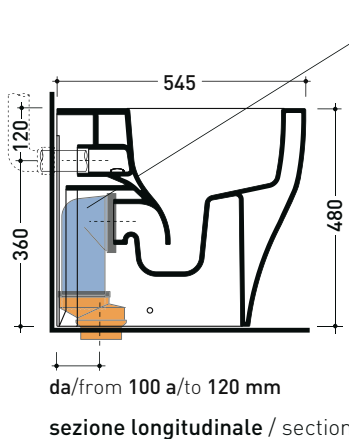

vista zenitale / zenital view

vista frontale / frontal view

sezione longitudinale / section

sizes in mm

Please consider a 2% tolerance on indicated measurements

ADF

Fixed brackets suitable for App Solution 70 basin

Technical accessories: **Floor fixing kit (9003)**

Package dim. **cm** | Weight **34,6 kg** | Pz. Pallet n° **15**

CE UNI EN 997

Dop-No997

Flaminia does not recommend combining this toilet model with rapid-flow/flushometer systems or traditional high tanks

vista zenitale / zenital view

vista laterale / lateral view

vista retro / back view

sezione longitudinale / section

art. LK1012 (LKR90+LKR40)
 connessioni di scarico
 (in dotazione)
 drainage connector
 (included in the box)