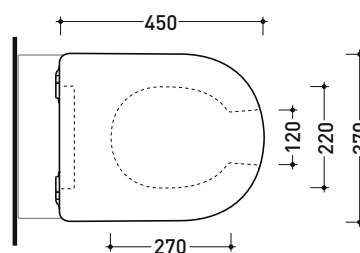

vista zenitale / zenital view

vista frontale / frontal view

sezione longitudinale / section

sizes in mm

Please consider a 2% tolerance on indicated measurements

ADF

Fixed brackets suitable for App Solution 70 basin

Package dim. cm | Weight 2,6 kg | Pz. Pallet n° -

art. AP114S - AP114RS
vista zenitale / zenital view

art. AP115S
vista zenitale / zenital view

art. AP114S - AP114RS
vista laterale / lateral view

art. AP115S
vista laterale / lateral view