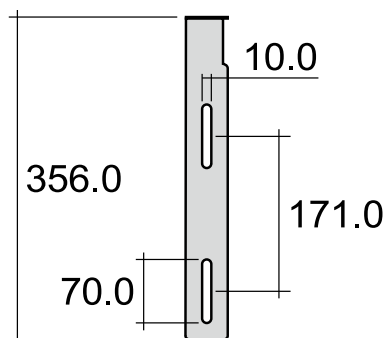

Package dim.

Weight 1,7 kg

Pz. Pallet n° -