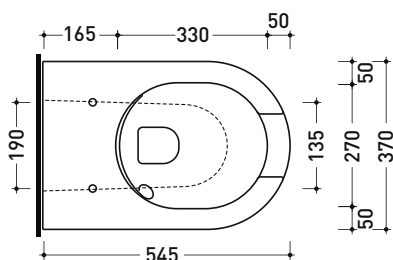

Package dim. cm | Weight 34,6 kg | Pz. Pallet n° 15

UNI EN 997

Dop-No997

pag. 1/2

Flaminia does not recommend combining this toilet model with rapid-flow/flushometer systems or traditional high tanks

vista zenitale / zenital view