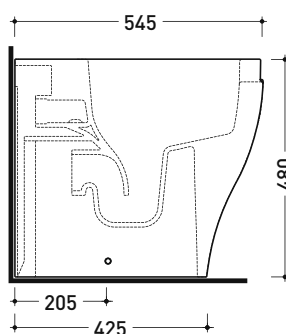

Technical accessories: **Floor fixing kit (9003)**

Package dim. cm | Weight 31,6 kg | Pz. Pallet n° 15

UNI EN 997

Dop-No997

Flaminia does not recommend combining this toilet model with rapid-flow/flushometer systems or traditional high tanks

vista zenitale / zenital view

vista laterale / lateral view

vista retro / back view

da/ from 100 a/ to 120 mm

sezione longitudinale / section

art. LK1012 (LKR90+LKR40)
 connessioni di scarico
 (in dotazione)
 drainage connector
 (included in the box)