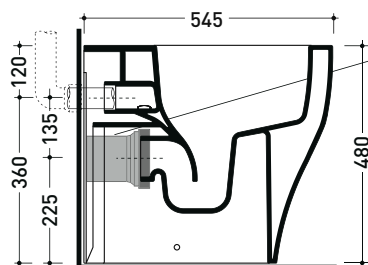

vista zenitale / zenital view

vista laterale / lateral view

vista retro / back view

da/ from 100 a/ to 120 mm

sezione longitudinale / section

art. LK1012 (LKR90+LKR40)
 connessioni di scarico
 (in dotazione)
 drainage connector
 (included in the box)

- *Kit suitable for wall trap H 230 mm (LKR00)
- *Kit suitable for floor trap from 50 to 80 mm (LKR90)
- *Kit suitable for floor trap from 80 to 100 mm (LK8010)
- *Kit suitable for floor trap from 100 to 120 mm (LK1012)
- *Kit suitable for floor trap from 120 to 140 mm (LK1214)
- *Kit suitable for floor trap from 140 to 160 mm (LK1416)
- *Kit suitable for floor trap from 160 to 180 mm (LKRS)
- *Kit suitable for floor trap from 180 to 200 mm (LK1820)
- *Kit suitable for floor trap from 200 to 220 mm (LK2022)
- *Kit suitable for floor trap from 220 to 340 mm (LK2233)
- Floor fixing kit (9003)

Package dim. cm | Weight 34,6 kg | Pz. Pallet n° 15

UNI EN 997

Dop-No997

pag. 1/2

Flaminia does not recommend combining this toilet model with rapid-flow/flushometer systems or traditional high tanks

vista zenitale / zenital view

vista laterale / lateral view

vista retro / back view

SCARICO A PARETE
PREDISPOSTO PER WC SOSPESO
 WALL DISCHARGE ARRANGEMENT
 FOR WALL-HUNG WC

sezione longitudinale / section

SCARICO A PAVIMENTO
PREDISPOSTO DA 5 A 34 CM
 ARRANGEMENT DISCHARGE
 TO FLOOR FROM 5 TO 34 CM