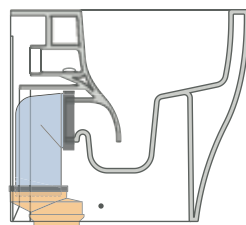

dettaglio kit erogatore
kit bidet jet detail

da / from 50 a / to 320 mm

sezione longitudinale / section

vista retro / back view

sizes in mm

Please consider a 2% tolerance on indicated measurements

KIT SUITABLE FOR WALL TRAP

LKR00 (SET: LKR00)

KIT SUITABLE FOR FLOOR TRAP

LKR90 (SET: LKR90)

da/ from 50 a/ to 80 mm

LK8010 (SET: LKR90+LKR20)

da/ from 80 a/ to 100 mm

LK1012 (SET: LKR90+LKR40)

da/ from 100 a/ to 120 mm