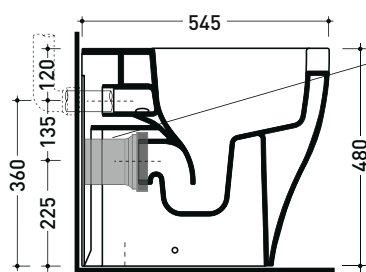

Package dim. cm | Weight 34,6 kg | Pz. Pallet n° 15

UNI EN 997

Dop-No997

pag. 1/2

Flaminia does not recommend combining this toilet model with rapid-flow/flushometer systems or traditional high tanks

vista zenitale / zenital view

vista laterale / lateral view

vista retro / back view

SCARICO A PARETE
PREDISPOSTO PER WC SOSPESO
WALL DISCHARGE ARRANGEMENT
FOR WALL-HUNG WC

da/from 100 a/to 120 mm

sezione longitudinale / section

SCARICO A PAVIMENTO
PREDISPOSTO DA 5 A 34 CM
ARRANGEMENT DISCHARGE
TO FLOOR FROM 5 TO 34 CM