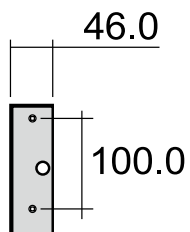

Package dim.

Weight 1,7 kg

Pz. Pallet n° -