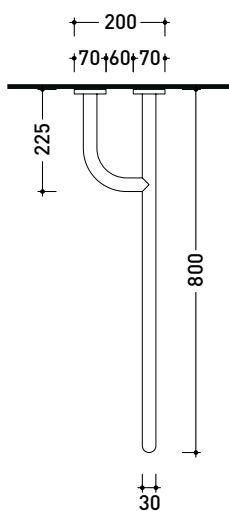

sizes in mm

Please consider a 2% tolerance on indicated measurements

D2

Linear stainless steel support handle cm 40.

Package dim.

Weight 1,1 kg

Pz. Pallet n° -

vista zenitale / zenital view

vista frontale / frontal view

sezione laterale / side view

sizes in mm

D23

Linear stainless steel support handle cm 60.

Package dim.

Weight 1,3 kg

Pz. Pallet n° -

vista zenitale / zenital view

vista frontale / frontal view

sezione laterale / side view

sizes in mm

D4

Stainless steel supporting bar with right or left prop cm 80.

Package dim.

Weight **3,1 kg**

Pz. Pallet n° -

vista zenitale / zenital view

vista frontale / frontal view

sezione laterale / side view

sizes in mm

D8

Stainless steel support handle, from wall to floor cm 180.

Package dim.