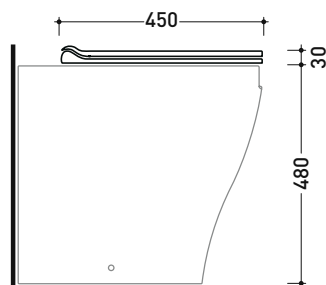

art. AP114S - AP114RS
vista laterale / lateral view