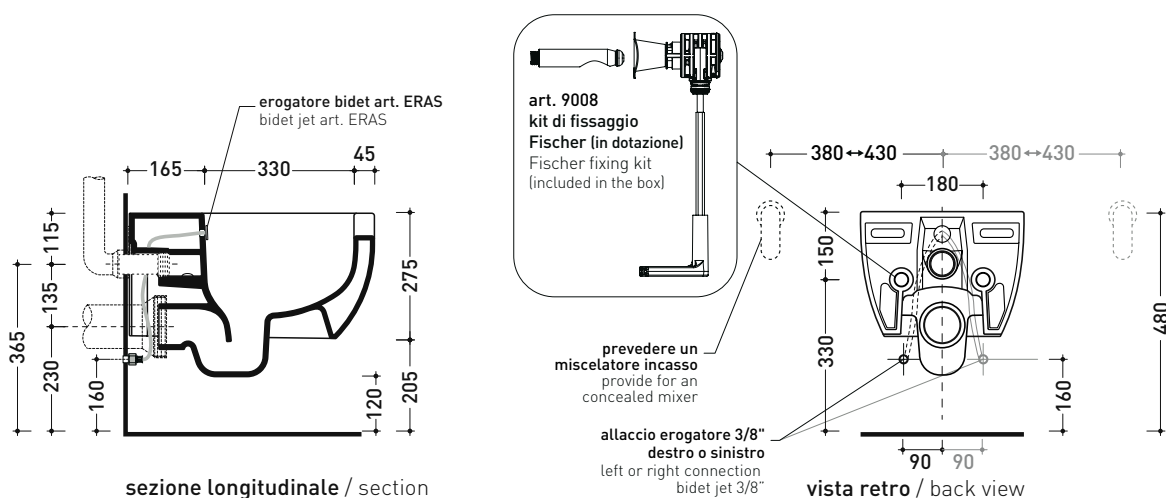

sezione longitudinale / section

vista retro / back view

sizes in mm

Please consider a 2% tolerance on indicated measurements