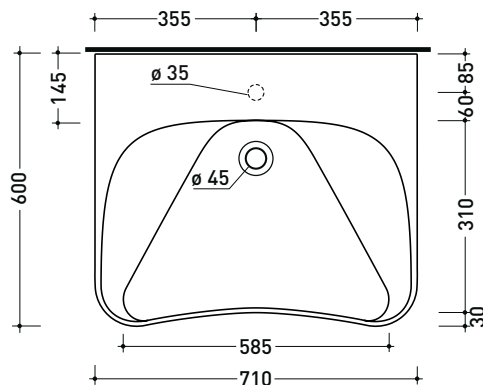

APD70 AppSolution 70

Wall hung single-hole basin 70 cm or suitable for brackets

• with overflow

Complements: **Fixed brackets (ADF)**
Adjustable support (ADIR)
Adjustable penumatic support (ADP)
Taps line ONE - NOKE - FOLD - X1 - STIL

vista zenitale / zenital view

vista frontale / frontal view

sezione longitudinale / section

sizes in mm

Please consider a 2% tolerance on indicated measurements

ADF

Fixed brackets suitable for App Solution 70 basin