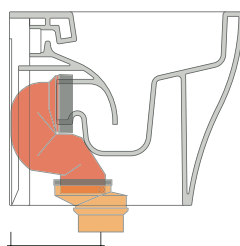

da/ from 140 a/ to 160 mm

LKRS (SET: LKRS)

da/ from 160 a/ to 180 mm

LK1820 (SET: LKRS+LKR20)

da/ from 180 a/ to 200 mm

LK2022 (SET: LKRS+LKR40)

da/ from 200 a/ to 220 mm

LK2233 (SET: LKR90+LKR33)

da/ from 220 a/ to 340* mm

ATTENTION: THE DRAINAGE CONNECTORS ARE NOT INCLUDED

APCW04

SLIM thermosetting seat&cover with front opening and **quick-release hinges**

Complements: Wall hung wc AppSolution (AP115S)
Back to wall wc AppSolution (AP114S - AP114RS)