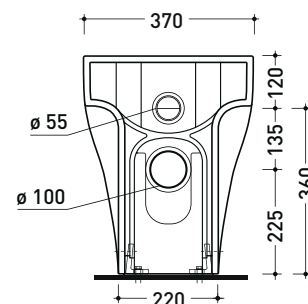

Package dim. cm | Weight 34,6 kg | Pz. Pallet n° 15

UNI EN 997

Dop-No997

pag. 1/2

Flaminia does not recommend combining this toilet model with rapid-flow/flushometer systems or traditional high tanks

vista zenitale / zenital view

vista laterale / lateral view

vista retro / back view

SCARICO A PARETE
PREDISPOSTO PER WC SOSPESO
WALL DISCHARGE ARRANGEMENT
FOR WALL-HUNG WC

da/from 100 a/to 120 mm

sezione longitudinale / section

SCARICO A PAVIMENTO
PREDISPOSTO DA 5 A 34 CM
ARRANGEMENT DISCHARGE
TO FLOOR FROM 5 TO 34 CM