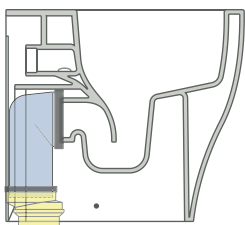

dettaglio kit erogatore
kit bidet jet detail

da / from 50 a / to 320 mm

sezione longitudinale / section

vista retro / back view

sizes in mm

Please consider a 2% tolerance on indicated measurements

KIT SUITABLE FOR WALL TRAP

LKR00 (SET: LKR00)

KIT SUITABLE FOR FLOOR TRAP

LKR90 (SET: LKR90)

da/ from 50 a/ to 80 mm

LK8010 (SET: LKR90+LKR20)

da/ from 80 a/ to 100 mm

LK1012 (SET: LKR90+LKR40)

da/ from 100 a/ to 120 mm