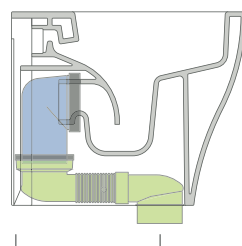

da/ from 140 a/ to 160 mm

LKRS (SET: LKRS)

da/ from 160 a/ to 180 mm

LK1820 (SET: LKRS+LKR20)

da/ from 180 a/ to 200 mm

LK2022 (SET: LKRS+LKR40)

da/ from 200 a/ to 220 mm

LK2233 (SET: LKR90+LKR33)

da/ from 220 a/ to 340* mm

ATTENTION: THE DRAINAGE CONNECTORS ARE NOT INCLUDED

APCW04

SLIM thermosetting seat&cover with front opening and **quick-release hinges**

Complements: Wall hung wc AppSolution (AP115S)
Back to wall wc AppSolution (AP114S - AP114RS)