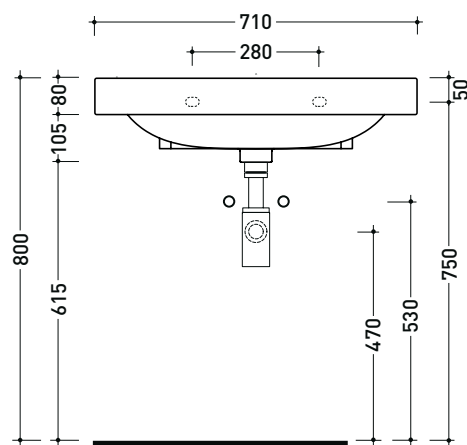

vista frontale / frontal view