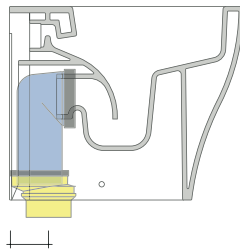

sezione longitudinale / section

vista retro / back view

sizes in mm

Please consider a 2% tolerance on indicated measurements

KIT SUITABLE FOR WALL TRAP

LKR00 (SET: LKR00)

KIT SUITABLE FOR FLOOR TRAP

LKR90 (SET: LKR90)

da/ from 50 a/ to 80 mm

LK8010 (SET: LKR90+LKR20)

da/ from 80 a/ to 100 mm

LK1012 (SET: LKR90+LKR40)

da/ from 100 a/ to 120 mm

LK1214 (SET: LKRS+LKR40)

da/ from 120 a/ to 140 mm

LK1416 (SET: LKRS+LKR20)