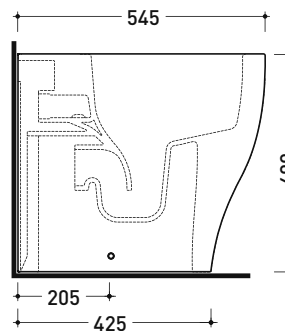

vista zenitale / zenital view

vista laterale / lateral view

vista retro / back view

da/ from 100 a/ to 120 mm

sezione longitudinale / section

art. LK1012 (LKR90+LKR40)
 connessioni di scarico
 (in dotazione)
 drainage connector
 (included in the box)

Package dim. cm | Weight 34,6 kg | Pz. Pallet n° 15

UNI EN 997

Dop-No997

pag. 1/2

Flaminia does not recommend combining this toilet model with rapid-flow/flushometer systems or traditional high tanks

vista zenitale / zenital view