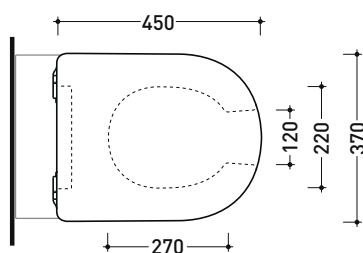

vista zenitale / zenital view

vista frontale / frontal view

sezione longitudinale / section

sizes in mm

Please consider a 2% tolerance on indicated measurements

ADF

Fixed brackets suitable for App Solution 70 basin

Package dim. cm | Weight 2,6 kg | Pz. Pallet n° -

art. AP114S - AP114RS
vista zenitale / zenital view

art. AP115S
vista zenitale / zenital view

art. AP114S - AP114RS
vista laterale / lateral view

art. AP115S
vista laterale / lateral view