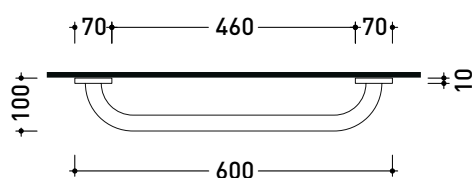

sizes in mm

Please consider a 2% tolerance on indicated measurements

D2

Linear stainless steel support handle cm 40.

Package dim.

Weight 1,1 kg

Pz. Pallet n° -

vista zenitale / zenital view

vista frontale / frontal view

sezione laterale / side view

sizes in mm

D23

Linear stainless steel support handle cm 60.

Package dim.

Weight 1,3 kg

Pz. Pallet n° -

vista zenitale / zenital view

vista frontale / frontal view

sezione laterale / side view

sizes in mm

D4

Stainless steel supporting bar with right or left prop cm 80.

Package dim.

Weight **3,1 kg**