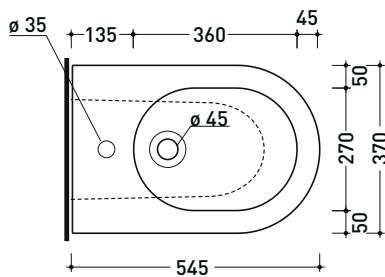

AP214

Back to wall single-hole H 48 bidet

• with overflow • without tap hole on demand

Complements: **Taps line ONE - NOKÉ - SI - FOLD - X1 - STIL**
Accessories line TWO - HOOP - FOLD

Technical accessories: **Floor fixing kit (9003)**
Short chrome siphon for bidet (SIFB/CR)
Stop & Go drain (PLSG)
CERAMIC Stop & Go drain (PLCE)
Two piece set chrome tap filters (RF026)

Package dim. **cm** | Weight **27 kg** | Pz. Pallet n° **15**

CE UNI EN 14528 - CL20 Dop-No14528

vista zenitale / zenital view