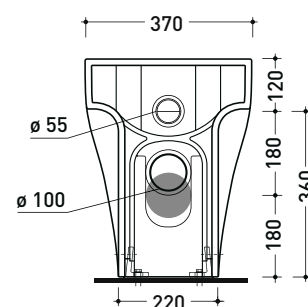

Technical accessories: **Floor fixing kit (9003)**

Package dim. cm | Weight 31,6 kg | Pz. Pallet n° 15

UNI EN 997

Dop-No997

Flaminia does not recommend combining this toilet model with rapid-flow/flushometer systems or traditional high tanks

vista zenitale / zenital view

vista laterale / lateral view

vista retro / back view

da/ from 100 a/ to 120 mm

sezione longitudinale / section

art. LK1012 (LKR90+LKR40)
 connessioni di scarico
 (in dotazione)
 drainage connector
 (included in the box)