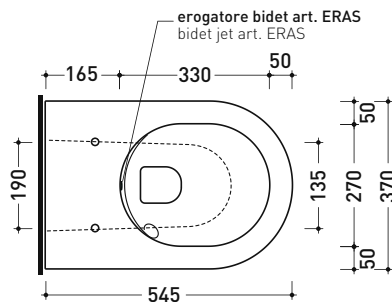

Dim. Imballo cm | Peso 35 kg | Pz. Pallet n° 15

CE UNI EN 997

Dop-No997

pag. 1/2

Flaminia does not recommend combining this toilet model with rapid-flow/flushometer systems or traditional high tanks

vista zenitale / zenital view

dettaglio kit erogatore
kit bidet jet detail

da / from 50 a / to 320 mm

sezione longitudinale / section

vista retro / back view

sizes in mm

Please consider a 2% tolerance on indicated measurements

KIT SUITABLE FOR WALL TRAP