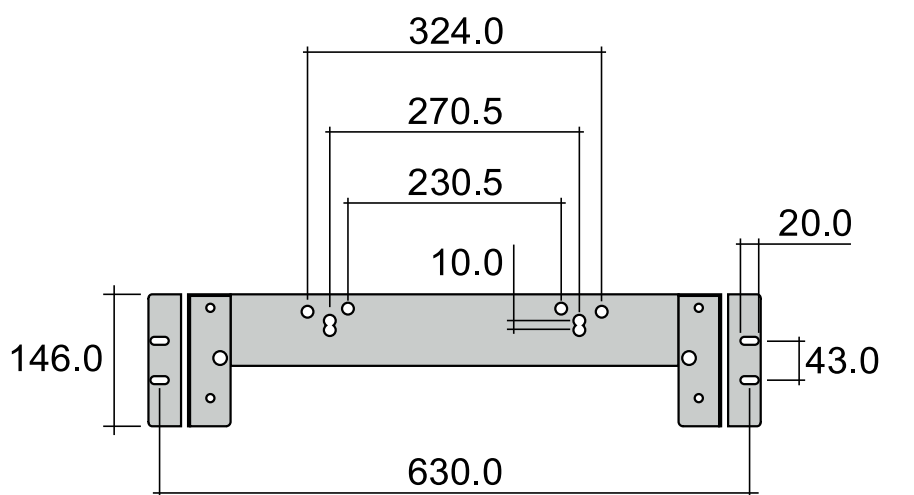

ADIR

Adjustable support suitable for AppSolution 70 basin

Complements: AppSolution 70 basin (APD70)

Package dim.

Weight 4,8 kg

Pz. Pallet n° -

sizes in mm