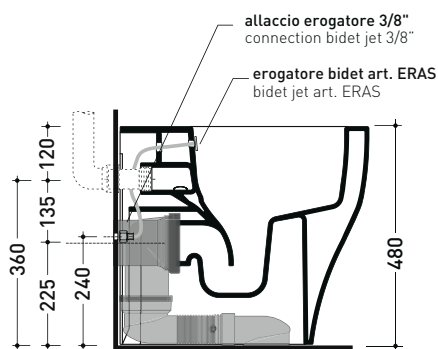

* **WARNING: bends and connectors are on demand**

Complements: Wrapping thermosetting seat&cover (QKCW07)
SLIM soft-closing thermosetting seat&cover (QKCW09 - APCW10LAT)

Technical accessories:

- *Kit suitable for wall trap H 230 mm (LKR00)
- *Kit suitable for floor trap from 50 to 80 mm (LKR90)
- *Kit suitable for floor trap from 80 to 100 mm (LK8010)
- *Kit suitable for floor trap from 100 to 120 mm (LK1012)
- *Kit suitable for floor trap from 120 to 140 mm (LK1214)
- *Kit suitable for floor trap from 140 to 160 mm (LK1416)
- *Kit suitable for floor trap from 160 to 180 mm (LKRS)
- *Kit suitable for floor trap from 180 to 200 mm (LK1820)
- *Kit suitable for floor trap from 200 to 220 mm (LK2022)
- *Kit suitable for floor trap from 220 to 340 mm (LK2233)
- Floor fixing kit (9003)

Dim. Imballo cm | Peso 35 kg | Pz. Pallet n° 15

CE UNI EN 997

Dop-No997

pag. 1/2

Flaminia does not recommend combining this toilet model with rapid-flow/flushometer systems or traditional high tanks

vista zenitale / zenital view

dettaglio kit erogatore
kit bidet jet detail

da / from 50 a / to 320 mm

sezione longitudinale / section

vista retro / back view

sizes in mm

Please consider a 2% tolerance on indicated measurements

KIT SUITABLE FOR WALL TRAP