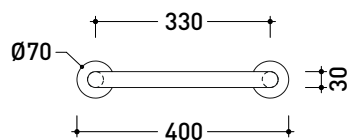

sizes in mm

Please consider a 2% tolerance on indicated measurements

D2

Linear stainless steel support handle cm 40.

Package dim.

Weight 1,1 kg

Pz. Pallet n° -

vista zenitale / zenital view