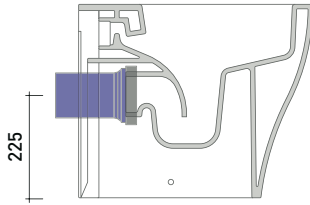

sezione longitudinale / section

vista retro / back view

sizes in mm

Please consider a 2% tolerance on indicated measurements

KIT SUITABLE FOR WALL TRAP

LKR00 (SET: LKR00)

KIT SUITABLE FOR FLOOR TRAP

LKR90 (SET: LKR90)

da/ from 50 a/ to 80 mm

LK8010 (SET: LKR90+LKR20)

da/ from 80 a/ to 100 mm

LK1012 (SET: LKR90+LKR40)

da/ from 100 a/ to 120 mm

LK1214 (SET: LKRS+LKR40)

da/ from 120 a/ to 140 mm

LK1416 (SET: LKRS+LKR20)