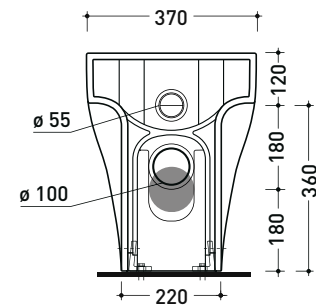

vista zenitale / zenital view

vista frontale / frontal view

sezione longitudinale / section

sizes in mm

Please consider a 2% tolerance on indicated measurements

ADF

Fixed brackets suitable for App Solution 70 basin

Technical accessories: **Universal fixing bracket for wall hung wc/bidet (41/P)**

Package dim. **cm** | Weight **22 kg** | Pz. Pallet n° **18**

CE UNI EN 997

Dop-No997

Flaminia does not recommend combining this toilet model with rapid-flow/flushometer systems or traditional high tanks

Technical accessories: **Floor fixing kit (9003)**

Package dim. **cm** | Weight **34,6 kg** | Pz. Pallet n° **15**

CE UNI EN 997

Dop-No997

Flaminia does not recommend combining this toilet model with rapid-flow/flushometer systems or traditional high tanks

vista zenitale / zenital view

vista laterale / lateral view

vista retro / back view

sezione longitudinale / section

art. LK1012 (LKR90+LKR40)
 connessioni di scarico
 (in dotazione)
 drainage connector
 (included in the box)