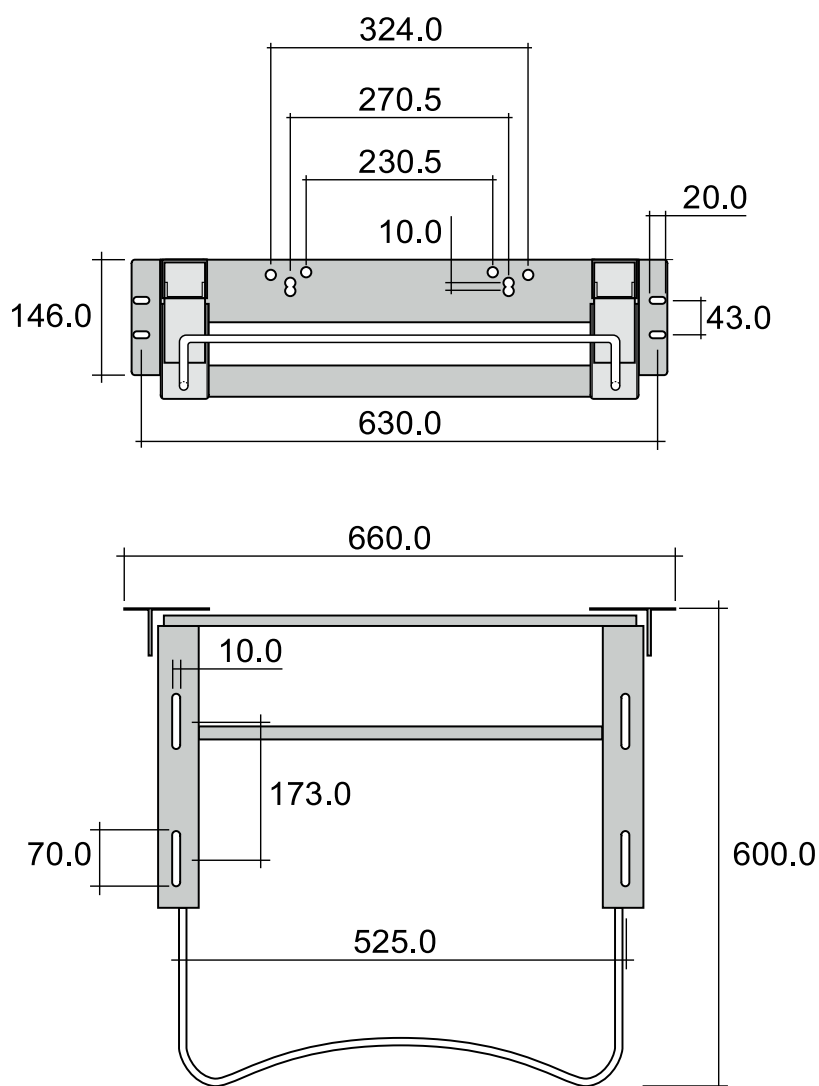

Package dim.

Weight **9 kg**

Pz. Pallet n° -