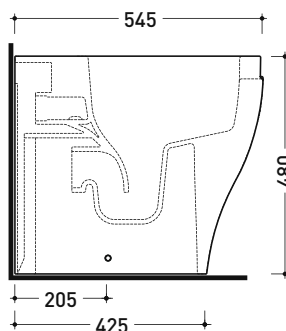

vista zenitale / zenital view

vista frontale / frontal view

sezione longitudinale / section

sizes in mm

Please consider a 2% tolerance on indicated measurements

ADF

Fixed brackets suitable for App Solution 70 basin

Package dim. cm | Weight 34,6 kg | Pz. Pallet n° 15

UNI EN 997

Dop-No997

pag. 1/2

Flaminia does not recommend combining this toilet model with rapid-flow/flushometer systems or traditional high tanks

vista zenitale / zenital view

vista laterale / lateral view

vista retro / back view

SCARICO A PARETE
PREDISPOSTO PER WC SOSPESO
WALL DISCHARGE ARRANGEMENT
FOR WALL-HUNG WC

da/from 100 a/to 120 mm

sezione longitudinale / section

SCARICO A PAVIMENTO
PREDISPOSTO DA 5 A 34 CM
ARRANGEMENT DISCHARGE
TO FLOOR FROM 5 TO 34 CM