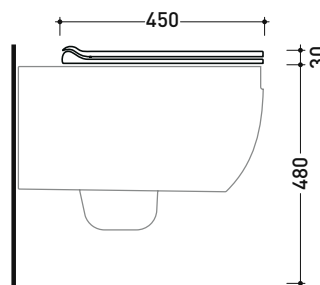

Package dim. cm | Weight 2,6 kg | Pz. Pallet n° -

art. AP114S - AP114RS
vista zenitale / zenital view

art. AP115S
vista zenitale / zenital view

art. AP114S - AP114RS
vista laterale / lateral view

art. AP115S
vista laterale / lateral view