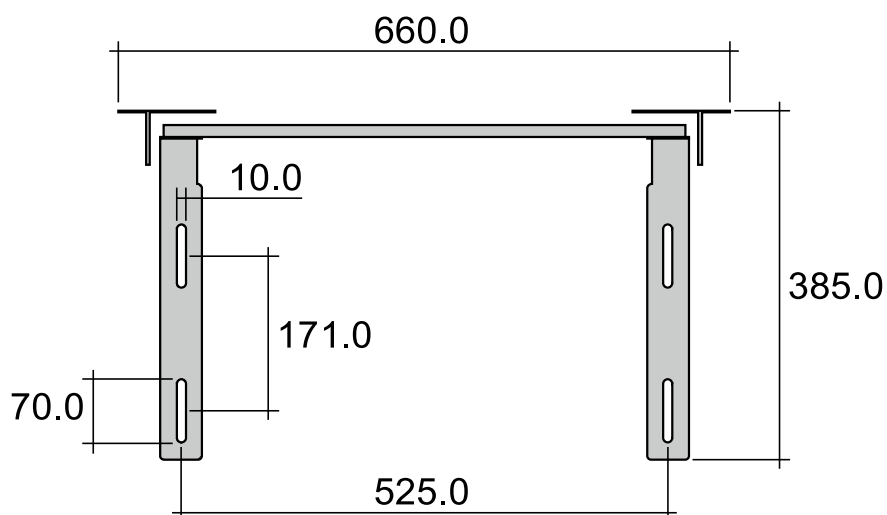

ADIR

Adjustable support suitable for AppSolution 70 basin

Complements: AppSolution 70 basin (APD70)

Package dim.

Weight 4,8 kg

Pz. Pallet n° -

sizes in mm