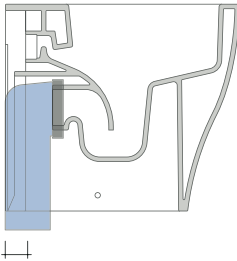

sezione longitudinale / section

vista retro / back view

sizes in mm

Please consider a 2% tolerance on indicated measurements

KIT SUITABLE FOR WALL TRAP

LKR00 (SET: LKR00)

KIT SUITABLE FOR FLOOR TRAP

LKR90 (SET: LKR90)

da/ from 50 a/ to 80 mm

LK8010 (SET: LKR90+LKR20)

da/ from 80 a/ to 100 mm

LK1012 (SET: LKR90+LKR40)

da/ from 100 a/ to 120 mm

LK1214 (SET: LKRS+LKR40)

da/ from 120 a/ to 140 mm

LK1416 (SET: LKRS+LKR20)