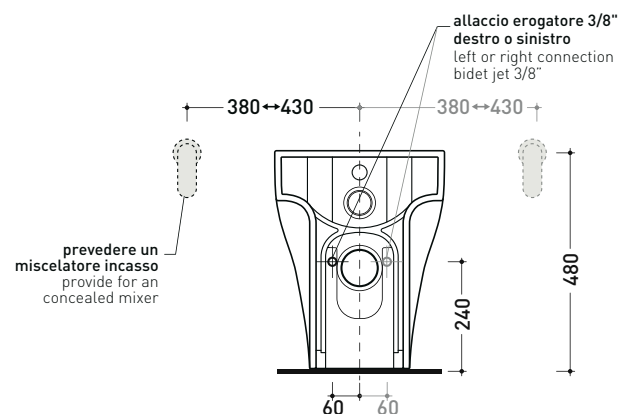

* **WARNING: bends and connectors are on demand**

Complements: Wrapping thermosetting seat&cover (QKCW07)
SLIM soft-closing thermosetting seat&cover (QKCW09 - APCW10LAT)

Technical accessories:

- *Kit suitable for wall trap H 230 mm (LKR00)
- *Kit suitable for floor trap from 50 to 80 mm (LKR90)
- *Kit suitable for floor trap from 80 to 100 mm (LK8010)
- *Kit suitable for floor trap from 100 to 120 mm (LK1012)
- *Kit suitable for floor trap from 120 to 140 mm (LK1214)
- *Kit suitable for floor trap from 140 to 160 mm (LK1416)
- *Kit suitable for floor trap from 160 to 180 mm (LKRS)
- *Kit suitable for floor trap from 180 to 200 mm (LK1820)
- *Kit suitable for floor trap from 200 to 220 mm (LK2022)
- *Kit suitable for floor trap from 220 to 340 mm (LK2233)
- Floor fixing kit (9003)

Dim. Imballo cm | Peso 35 kg | Pz. Pallet n° 15

CE UNI EN 997

Dop-No997

pag. 1/2

Flaminia does not recommend combining this toilet model with rapid-flow/flushometer systems or traditional high tanks

vista zenitale / zenital view

dettaglio kit erogatore
kit bidet jet detail

da / from 50 a / to 320 mm

sezione longitudinale / section

vista retro / back view

sizes in mm

Please consider a 2% tolerance on indicated measurements

KIT SUITABLE FOR WALL TRAP