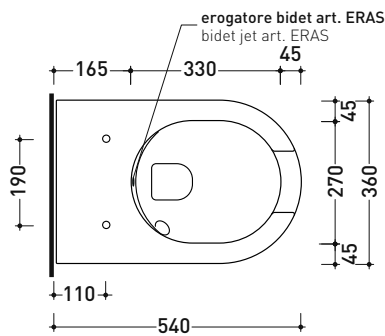

Package dim. cm | Weight 22,5 kg | Pz. Pallet n° 18

UNI EN 997

Dop-No997

Flaminia does not recommend combining this toilet model with rapid-flow/flushometer systems or traditional high tanks

vista zenitale / zenital view