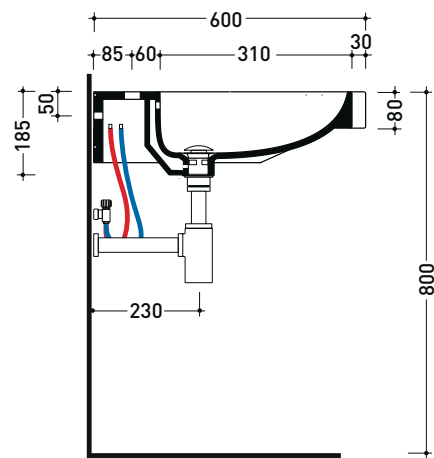

sezione longitudinale / section

sizes in mm

Please consider a 2% tolerance on indicated measurements