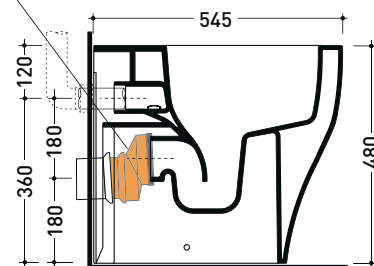

vista zenitale / zenital view

vista frontale / frontal view

sezione longitudinale / section

sizes in mm

Please consider a 2% tolerance on indicated measurements

ADF

Fixed brackets suitable for App Solution 70 basin

Technical accessories: **Universal fixing bracket for wall hung wc/bidet (41/P)**

Package dim. **cm** | Weight **22 kg** | Pz. Pallet n° **18**

CE UNI EN 997

Dop-No997

Flaminia does not recommend combining this toilet model with rapid-flow/flushometer systems or traditional high tanks

vista zenitale / zenital view

vista laterale / lateral view

vista retro / back view

sezione longitudinale / section

art. LK1012 (LKR90+LKR40)
 connessioni di scarico
 (in dotazione)
 drainage connector
 (included in the box)