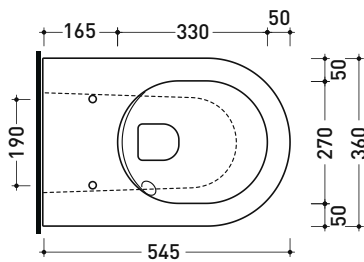

vista zenitale / zenital view