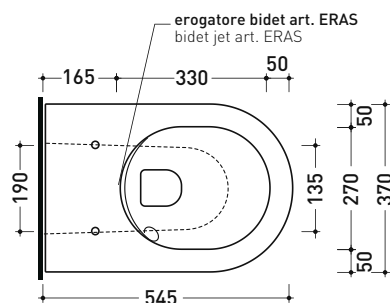

vista zenitale / zenital view