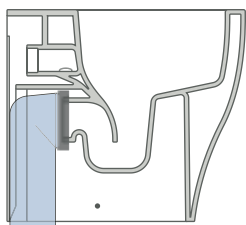

vista zenitale / zenital view

vista laterale / lateral view

vista retro / back view

da/ from 100 a/ to 120 mm

sezione longitudinale / section

art. LK1012 (LKR90+LKR40)
 connessioni di scarico
 (in dotazione)
 drainage connector
 (included in the box)

dettaglio kit erogatore
kit bidet jet detail

da / from 50 a / to 320 mm

sezione longitudinale / section

vista retro / back view

sizes in mm

Please consider a 2% tolerance on indicated measurements

KIT SUITABLE FOR WALL TRAP

LKR00 (SET: LKR00)

KIT SUITABLE FOR FLOOR TRAP

LKR90 (SET: LKR90)

da/ from 50 a/ to 80 mm

LK8010 (SET: LKR90+LKR20)

da/ from 80 a/ to 100 mm

LK1012 (SET: LKR90+LKR40)

da/ from 100 a/ to 120 mm