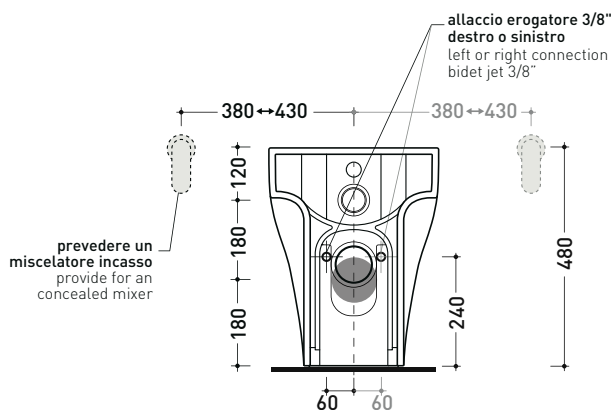

vista retro / back view

sizes in mm

Please consider a 2% tolerance on indicated measurements