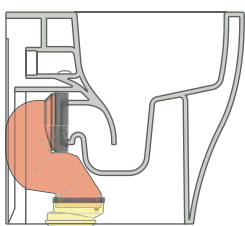

LK1416 (SET: LKRS+LKR20)

da/ from 140 a/ to 160 mm