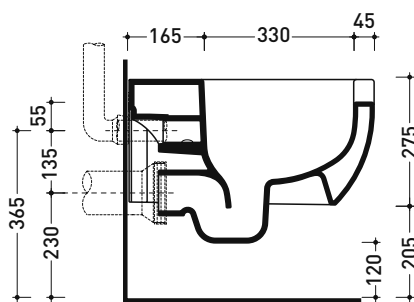

Technical accessories: **Universal fixing bracket for wall hung wc/bidet (41/P)**

Package dim. **cm** | Weight **22 kg** | Pz. Pallet n° **18**

CE UNI EN 997

Dop-No997

Flaminia does not recommend combining this toilet model with rapid-flow/flushometer systems or traditional high tanks

vista zenitale / zenital view

vista laterale / lateral view

sezione longitudinale / section

art. 9008
 kit di fissaggio
 Fischer (in dotazione)
 Fischer fixing kit
 (included in the box)

vista retro / back view