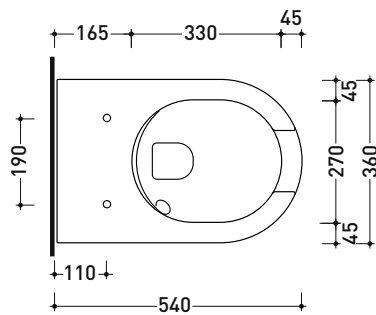

Technical accessories: **Universal fixing bracket for wall hung wc/bidet (41/P)**

Package dim. **cm** | Weight **22 kg** | Pz. Pallet n° **18**

CE UNI EN 997

Dop-No997

Flaminia does not recommend combining this toilet model with rapid-flow/flushometer systems or traditional high tanks