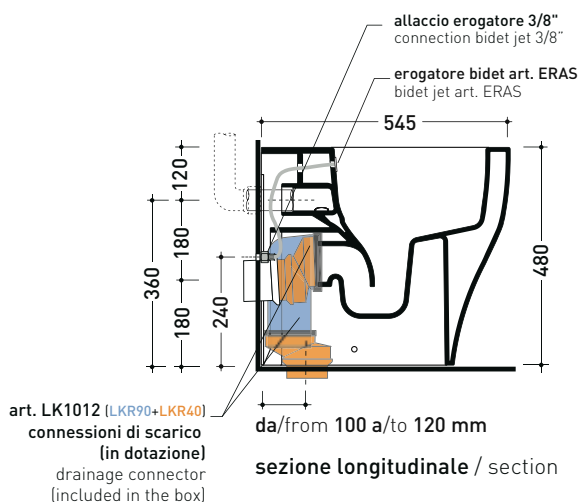

Technical accessories: **Universal fixing bracket for wall hung wc/bidet (41/P)**

Package dim. **cm** | Weight **22 kg** | Pz. Pallet n° **18**

CE UNI EN 997

Dop-No997

Flaminia does not recommend combining this toilet model with rapid-flow/flushometer systems or traditional high tanks

UNI EN 997

Dop-No997

pag. 1/2

Flaminia does not recommend combining this toilet model with rapid-flow/flushometer systems or traditional high tanks

vista zenitale / zenital view

dettaglio kit erogatore
kit bidet jet detail