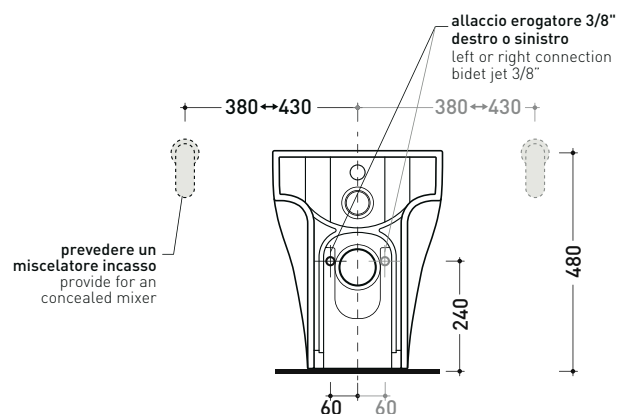

Floor fixing kit (9003)

Package dim. cm | Weight 35 kg | Pz. Pallet n° 15

UNI EN 997

Dop-No997

pag. 1/2

vista zenitale / zenital view

dettaglio kit erogatore
kit bidet jet detail

da / from 50 a / to 320 mm

sezione longitudinale / section

vista retro / back view

sizes in mm

Please consider a 2% tolerance on indicated measurements

KIT SUITABLE FOR WALL TRAP

LKR00 (SET: LKR00)

KIT SUITABLE FOR FLOOR TRAP

LKR90 (SET: LKR90)