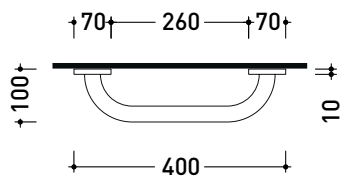

sizes in mm

Please consider a 2% tolerance on indicated measurements

D2

Linear stainless steel support handle cm 40.

Package dim.

Weight 1,1 kg

Pz. Pallet n° -

vista zenitale / zenital view

vista frontale / frontal view

sezione laterale / side view

sizes in mm

D23

Linear stainless steel support handle cm 60.

Package dim.

Weight 1,3 kg

Pz. Pallet n° -