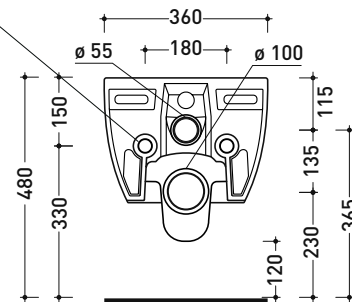

Technical accessories: **Universal fixing bracket for wall hung wc/bidet (41/P)**

Package dim. **cm** | Weight **22 kg** | Pz. Pallet n° **18**

CE UNI EN 997

Dop-No997

Flaminia does not recommend combining this toilet model with rapid-flow/flushometer systems or traditional high tanks

vista zenitale / zenital view

vista laterale / lateral view

sezione longitudinale / section

art. 9008
 kit di fissaggio
 Fischer (in dotazione)
 Fischer fixing kit
 (included in the box)

vista retro / back view