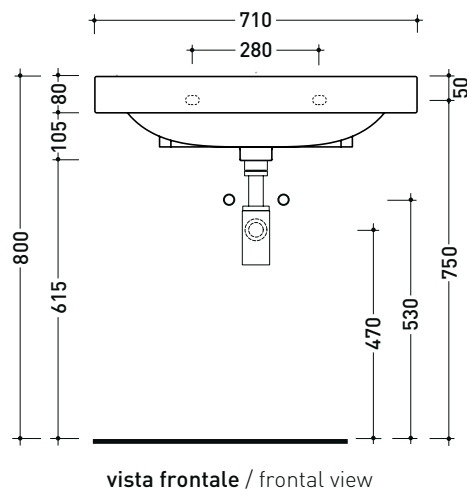

APD70 AppSolution 70

Wall hung single-hole basin 70 cm or suitable for brackets

• with overflow

Complements: **Fixed brackets (ADF)**
Adjustable support (ADIR)
Adjustable penumatic support (ADP)

Technical accessories: **Stop & Go drain (PLSG)**
CERAMIC Stop & Go drain (PLCE)
Two piece set chrome tap filters (RF026)

Package dim. **cm** | Weight **24 kg** | Pz. Pallet n°

CE UNI EN 14688 - CL20 Dop-No14688

sizes in mm

Please consider a 2% tolerance on indicated measurements

CERAMIC: glossy finish

matt finish

white

latte