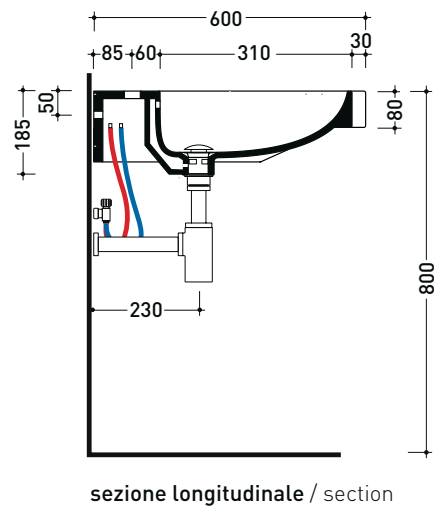

APD70 AppSolution 70

Wall hung single-hole basin 70 cm or suitable for brackets

• with overflow

Complements: **Fixed brackets (ADF)**
Adjustable support (ADIR)
Adjustable penumatic support (ADP)

Technical accessories: **Stop & Go drain (PLSG)**
CERAMIC Stop & Go drain (PLCE)
Two piece set chrome tap filters (RF026)

Package dim. **cm** | Weight **24 kg** | Pz. Pallet n°

CE UNI EN 14688 - CL20 Dop-No14688

sizes in mm

Please consider a 2% tolerance on indicated measurements

CERAMIC: glossy finish

matt finish

white

latte