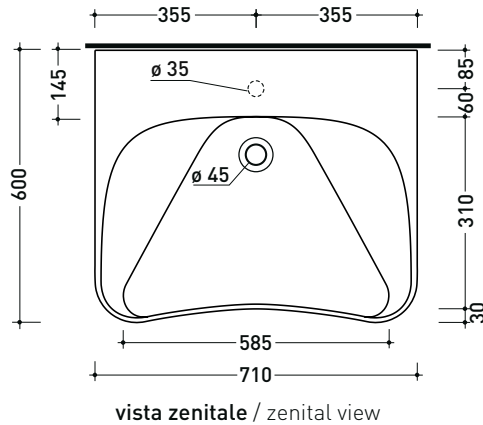

APD70 AppSolution 70

Wall hung single-hole basin 70 cm or suitable for brackets

• with overflow

Complements: **Fixed brackets (ADF)**
Adjustable support (ADIR)
Adjustable penumatic support (ADP)

Technical accessories: **Stop & Go drain (PLSG)**
CERAMIC Stop & Go drain (PLCE)
Two piece set chrome tap filters (RF026)

Package dim. **cm** | Weight **24 kg** | Pz. Pallet n°

CE UNI EN 14688 - CL20 Dop-No14688

sizes in mm

Please consider a 2% tolerance on indicated measurements

CERAMIC: glossy finish

matt finish

white

latte