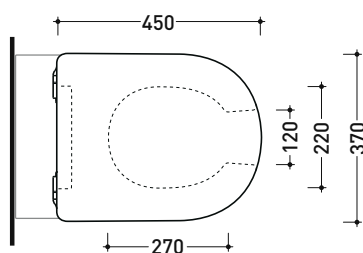

## APCW05

SLIM soft-closing thermosetting seat&cover with front opening and **quick-release hinges**

Complements: Wall hung wc AppSolution (AP115S)  
Back to wall wc AppSolution (AP114S - AP114RS)

Package dim. **cm** | Weight **2,6 kg** | Pz. Pallet n° -

art. AP114S - AP114RS  
vista zenitale / zenital view

art. AP115S  
vista zenitale / zenital view

art. AP114S - AP114RS  
vista laterale / lateral view

art. AP115S  
vista laterale / lateral view