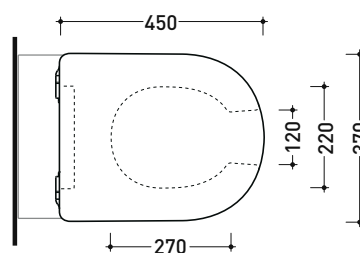

## APCW05

SLIM soft-closing thermosetting seat&cover with front opening and **quick-release hinges**

Complements: Wall hung wc AppSolution (AP115S)  
Back to wall wc AppSolution (AP114S - AP114RS)

Package dim. **cm** | Weight **2,6 kg** | Pz. Pallet n° -

art. AP114S - AP114RS  
vista zenitale / zenital view

art. AP115S  
vista zenitale / zenital view

art. AP114S - AP114RS  
vista laterale / lateral view

art. AP115S  
vista laterale / lateral view