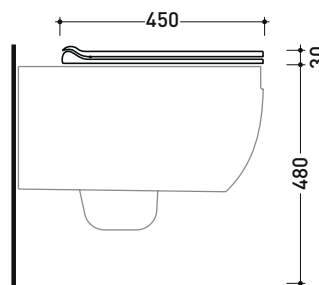

## APCW05

SLIM soft-closing thermosetting seat&cover with front opening and **quick-release hinges**

Complements: Wall hung wc AppSolution (AP115S)  
Back to wall wc AppSolution (AP114S - AP114RS)

Package dim. **cm** | Weight **2,6 kg** | Pz. Pallet n° -

art. AP114S - AP114RS  
vista zenitale / zenital view

art. AP115S  
vista zenitale / zenital view

art. AP114S - AP114RS  
vista laterale / lateral view

art. AP115S  
vista laterale / lateral view