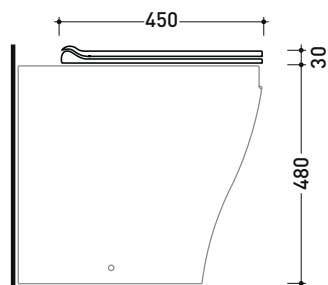

## APCW05

SLIM soft-closing thermosetting seat&cover with front opening and **quick-release hinges**

Complements: Wall hung wc AppSolution (AP115S)  
Back to wall wc AppSolution (AP114S - AP114RS)

Package dim. **cm** | Weight **2,6 kg** | Pz. Pallet n° -

art. AP114S - AP114RS  
vista zenitale / zenital view

art. AP115S  
vista zenitale / zenital view

art. AP114S - AP114RS  
vista laterale / lateral view

art. AP115S  
vista laterale / lateral view