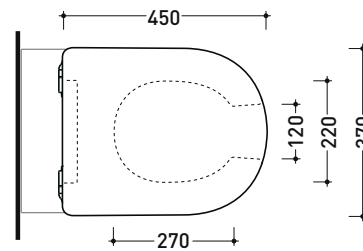

APCW05

SLIM soft-closing thermosetting seat&cover with front opening and **quick-release hinges**

Complements: Wall hung wc AppSolution (AP115S)
Back to wall wc AppSolution (AP114S - AP114RS)

Package dim. cm | Weight 2,6 kg | Pz. Pallet n° -

art. AP114S - AP114RS
vista zenitale / zenital view

art. AP115S
vista zenitale / zenital view

art. AP114S - AP114RS
vista laterale / lateral view

art. AP115S
vista laterale / lateral view

sizes in mm

THERMOSETTING: glossy finish