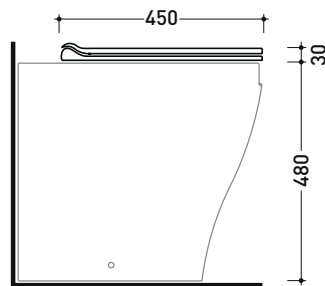

APCW05

SLIM soft-closing thermosetting seat&cover with front opening and **quick-release hinges**

Complements: Wall hung wc AppSolution (AP115S)
Back to wall wc AppSolution (AP114S - AP114RS)

Package dim. cm | Weight 2,6 kg | Pz. Pallet n° -

art. AP114S - AP114RS
vista zenitale / zenital view

art. AP115S
vista zenitale / zenital view

art. AP114S - AP114RS
vista laterale / lateral view

art. AP115S
vista laterale / lateral view

sizes in mm

THERMOSETTING: glossy finish