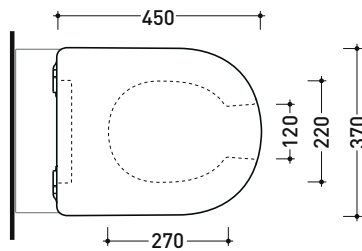

APCW05

SLIM soft-closing thermosetting seat&cover with front opening and **quick-release hinges**

Complements: Wall hung wc AppSolution (AP115S)
Back to wall wc AppSolution (AP114S - AP114RS)

Package dim. cm | Weight 2,6 kg | Pz. Pallet n° -

art. AP114S - AP114RS
vista zenitale / zenital view

art. AP115S
vista zenitale / zenital view

art. AP114S - AP114RS
vista laterale / lateral view

art. AP115S
vista laterale / lateral view

sizes in mm

THERMOSETTING: glossy finish