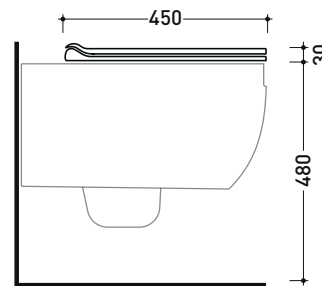

APCW05

SLIM soft-closing thermosetting seat&cover with front opening and **quick-release hinges**

Complements: Wall hung wc AppSolution (AP115S)
Back to wall wc AppSolution (AP114S - AP114RS)

Package dim. cm | Weight 2,6 kg | Pz. Pallet n° -

art. AP114S - AP114RS
vista zenitale / zenital view

art. AP115S
vista zenitale / zenital view

art. AP114S - AP114RS
vista laterale / lateral view

art. AP115S
vista laterale / lateral view

sizes in mm

THERMOSETTING: glossy finish