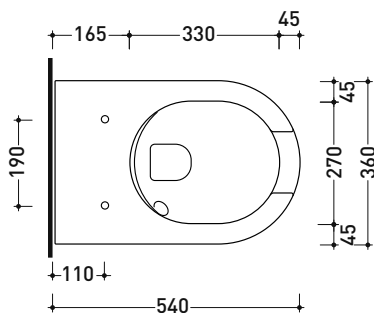

Technical accessories: **Universal fixing bracket for wall hung wc/bidet (41/P)**

Package dim. cm

Weight 22 kg

Pz. Pallet n°

CE UNI EN 997

Dop-No997

Flaminia does not recommend combining this toilet model with rapid-flow/flushometer systems or traditional high tanks

vista zenitale / zenital view

vista laterale / lateral view

sezione longitudinale / section

art. 9008
 kit di fissaggio
 Fischer (in dotazione)
 Fischer fixing kit
 (included in the box)

vista retro / back view

sizes in mm

Please consider a 2% tolerance on indicated measurements

CERAMIC: glossy finish

matt finish

white

latte

carbone