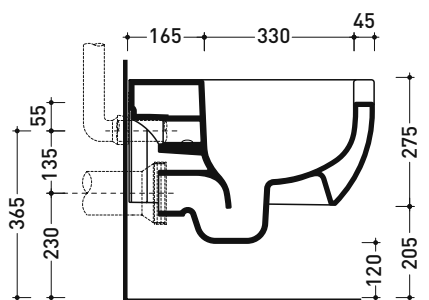

Technical accessories: **Universal fixing bracket for wall hung wc/bidet (41/P)**

Package dim. cm

Weight 22 kg

Pz. Pallet n°

CE UNI EN 997

Dop-No997

Flaminia does not recommend combining this toilet model with rapid-flow/flushometer systems or traditional high tanks

vista zenitale / zenital view

vista laterale / lateral view

sezione longitudinale / section

art. 9008
 kit di fissaggio
 Fischer (in dotazione)
 Fischer fixing kit
 (included in the box)

vista retro / back view

sizes in mm

Please consider a 2% tolerance on indicated measurements

CERAMIC: glossy finish

matt finish

white

latte

carbone