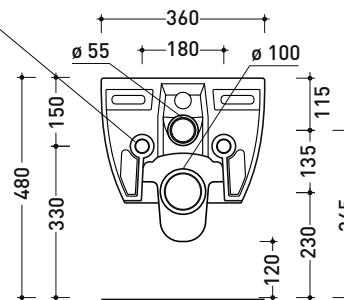

Technical accessories: **Universal fixing bracket for wall hung wc/bidet (41/P)**

Package dim. cm

Weight 22 kg

Pz. Pallet n°

CE UNI EN 997

Dop-No997

Flaminia does not recommend combining this toilet model with rapid-flow/flushometer systems or traditional high tanks

vista zenitale / zenital view

vista laterale / lateral view

sezione longitudinale / section

art. 9008
 kit di fissaggio
 Fischer (in dotazione)
 Fischer fixing kit
 (included in the box)

vista retro / back view

sizes in mm

Please consider a 2% tolerance on indicated measurements

CERAMIC: glossy finish

matt finish

white

latte

carbone