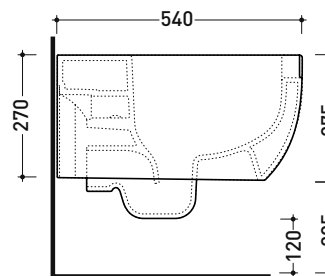

Technical accessories: **Universal fixing bracket for wall hung wc/bidet (41/P)**

Package dim. cm

Weight 22 kg

Pz. Pallet n°

CE UNI EN 997

Dop-No997

Flaminia does not recommend combining this toilet model with rapid-flow/flushometer systems or traditional high tanks

vista zenitale / zenital view

vista laterale / lateral view

sezione longitudinale / section

art. 9008
 kit di fissaggio
 Fischer (in dotazione)
 Fischer fixing kit
 (included in the box)

vista retro / back view

sizes in mm

Please consider a 2% tolerance on indicated measurements

CERAMIC: glossy finish

matt finish

white

latte

carbone