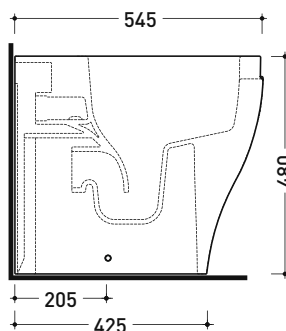

AP114S

Back to wall wc gosilent with S/P trap and front opening

(drainage connectors art. LK1012 and flow reducer art. RIDFLUGOS included)

Complements: **SLIM thermosetting seat&cover with front opening (APCW04)**
SLIM soft-closing thermosetting seat&cover with front opening (APCW05)
 Line accessories: TWO - HOOP - FOLD

Technical accessories: **Floor fixing kit (9003)**

Package dim. **cm** | Weight **31,6 kg** | Pz. Pallet n° **15**

CE UNI EN 997

Dop-No997

Flaminia does not recommend combining this toilet model with rapid-flow/flushometer systems or traditional high tanks

vista zenitale / zenital view

vista laterale / lateral view

vista retro / back view

da/ from 100 a/ to 120 mm

sezione longitudinale / section

art. LK1012 (LKR90+LKR40)
 connessioni di scarico
 (in dotazione)
 drainage connector
 (included in the box)

sezione longitudinale / section