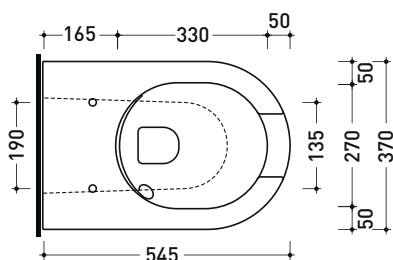

Technical accessories: **Floor fixing kit (9003)**

Package dim. **cm** | Weight **31,6 kg** | Pz. Pallet n° **15**

CE UNI EN 997

Dop-No997

Flaminia does not recommend combining this toilet model with rapid-flow/flushometer systems or traditional high tanks

vista zenitale / zenital view

vista laterale / lateral view

vista retro / back view

da/ from 100 a/ to 120 mm

sezione longitudinale / section

art. LK1012 (LKR90+LKR40)
 connessioni di scarico
 (in dotazione)
 drainage connector
 (included in the box)

sezione longitudinale / section