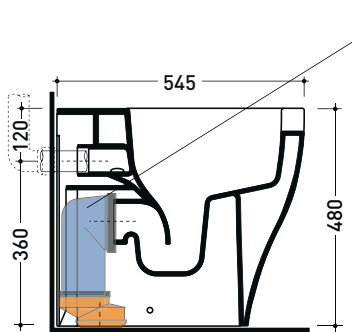

AP114S

Back to wall wc gosilent with S/P trap and front opening

(drainage connectors art. LK1012 and flow reducer art. RIDFLUGOS included)

Complements: **SLIM thermosetting seat&cover with front opening (APCW04)**
SLIM soft-closing thermosetting seat&cover with front opening (APCW05)
 Line accessories: TWO - HOOP - FOLD

Technical accessories: **Floor fixing kit (9003)**

Package dim. **cm** | Weight **31,6 kg** | Pz. Pallet n° **15**

CE UNI EN 997

Dop-No997

Flaminia does not recommend combining this toilet model with rapid-flow/flushometer systems or traditional high tanks

vista zenitale / zenital view

vista laterale / lateral view

vista retro / back view

da/ from 100 a/ to 120 mm

sezione longitudinale / section

art. LK1012 (LKR90+LKR40)
 connessioni di scarico
 (in dotazione)
 drainage connector
 (included in the box)