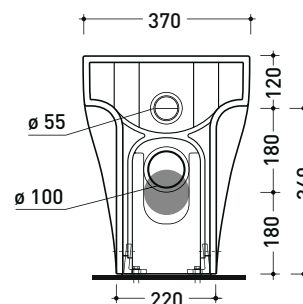

Technical accessories: **Floor fixing kit (9003)**

Package dim. **cm** | Weight **31,6 kg** | Pz. Pallet n° **15**

CE UNI EN 997

Dop-No997

Flaminia does not recommend combining this toilet model with rapid-flow/flushometer systems or traditional high tanks

vista zenitale / zenital view

vista laterale / lateral view

vista retro / back view

da/ from 100 a/ to 120 mm

sezione longitudinale / section

art. LK1012 (LKR90+LKR40)
 connessioni di scarico
 (in dotazione)
 drainage connector
 (included in the box)