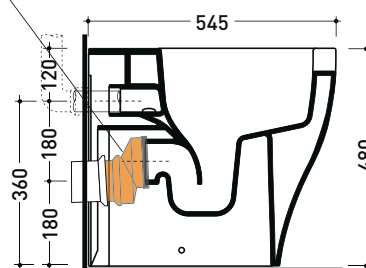

Technical accessories: **Floor fixing kit (9003)**

Package dim. **cm** | Weight **31,6 kg** | Pz. Pallet n° **15**

CE UNI EN 997

Dop-No997

Flaminia does not recommend combining this toilet model with rapid-flow/flushometer systems or traditional high tanks

vista zenitale / zenital view

vista laterale / lateral view

vista retro / back view

da/ from 100 a/ to 120 mm

sezione longitudinale / section

art. LK1012 (LKR90+LKR40)
 connessioni di scarico
 (in dotazione)
 drainage connector
 (included in the box)

sezione longitudinale / section