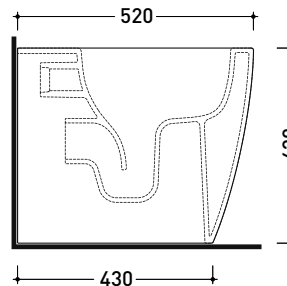

Package dim.

Weight 11.2 kg

Pz. Pallet n° 30

UNI EN 14688 - CL00

Dop-No14688

vista zenitale / zenital view

foro consigliato sul piano Ø140 suggested hole on the top Ø140

vista zenitale / zenital view

Package dim.

Weight **30,7 kg**

Pz. Pallet n° **15**

CE UNI EN 997

Dop-No997

Flaminia does not recommend combining this toilet model with rapid-flow/flushometer systems or traditional high tanks

vista zenitale / zenital view

vista laterale / lateral view

vista retro / back view

da/from 100 a/to 120 mm

sezione longitudinale / section

art. LK1012 (LKR90+LKR40)
 connessioni di scarico
 (in dotazione)
 drainage connector
 (included in the box)