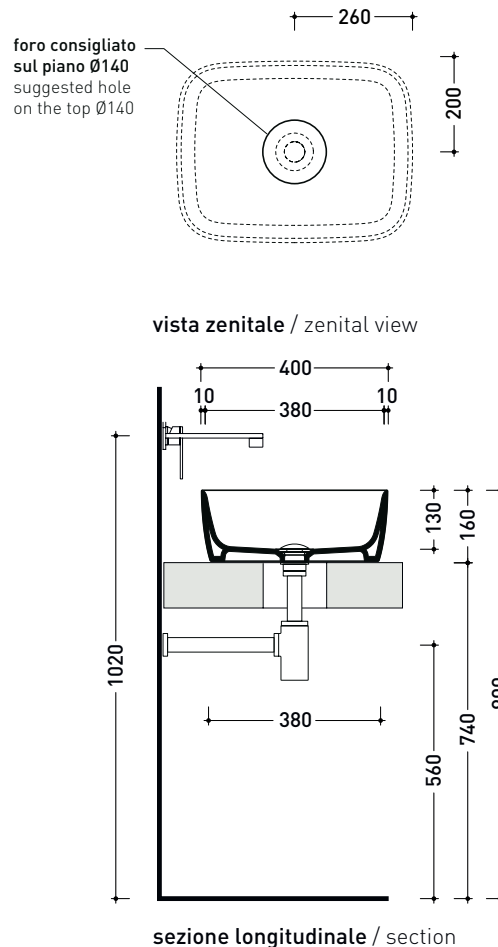

Package dim.

Weight 11.2 kg

Pz. Pallet n° 30

UNI EN 14688 - CL00

Dop-No14688

vista zenitale / zenital view

foro consigliato sul piano Ø140 suggested hole on the top Ø140

vista zenitale / zenital view

vista frontale / frontal view

sezione longitudinale / section

sizes in mm

Please consider a 2% tolerance on indicated measurements

PY52A Play 52

Countertop basin 52 cm

• without overflow • without tap ledge

Complements: Furniture CUBIKA - depth. 50 cm
 Furniture DENVER
 Filo 60 / 75 structure (FI60SV - FI75SV - FI75SC)
 Line taps basin: ONE - NOKÉ - SI - FOLD - X1 - STIL - LOOK
 Line accessories: TWO - HOOP - FOLD

Package dim.

Weight **12.8 kg**

Pz. Pallet n° **18**

CE UNI EN 14688 - CL00 Dop-No14688

PY62A Play 62

Countertop basin 62 cm

• without overflow • without tap ledge

Complements: Furniture CUBIKA - depth. 50 cm
 Furniture DENVER
 Filo 75 structure (F175SV - F175SC)
 Line taps basin: ONE - NOKÉ - SI - FOLD - X1 - STIL - LOOK
 Line accessories: TWO - HOOP - FOLD