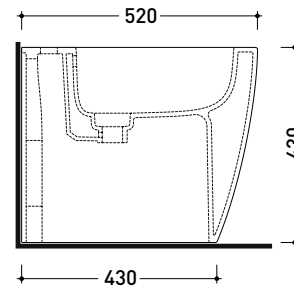

Package dim.

Weight **27 kg**

Pz. Pallet n° **15**

CE UNI EN 14528 - CL20 Dop-No14528

vista zenitale / zenital view

vista laterale / lateral view

sezione longitudinale / section

misura consigliata per nuovo impianto recommended size for new system

vista retro / back view

NOTICE: floor fixing by silicone

sizes in mm

Please consider a 2% tolerance on indicated measurements

PYCW05

SLIM Soft-closing thermosetting seat&cover with **quick-release hinges**