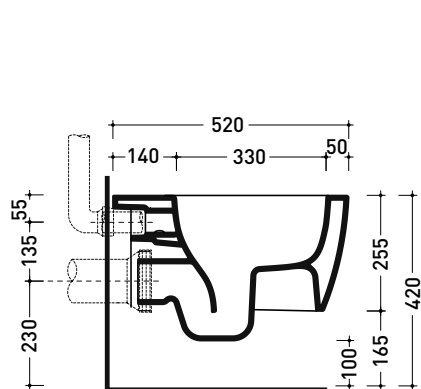

sezione longitudinale / section