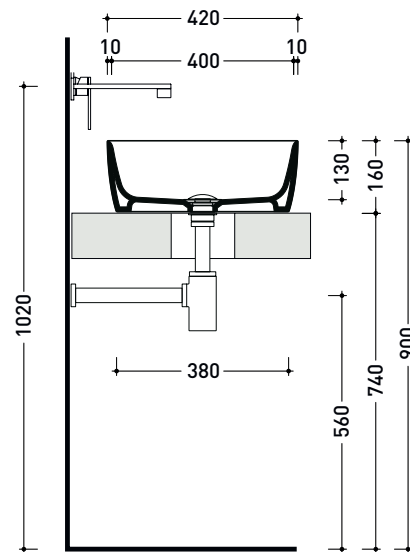

PY42A Play 42

Countertop basin 42 cm

• without overflow • without tap ledge

Complements: Furniture CUBIKA - depth. 50 cm
 Furniture DENVER
 Filo 60 / 75 structure (FI60SV - FI75SV - FI75SC)
 Line taps basin: ONE - NOKÉ - SI - FOLD - X1 - STIL - LOOK
 Line accessories: TWO - HOOP - FOLD

Package dim.

Weight 11.2 kg

Pz. Pallet n° 30

UNI EN 14688 - CL00

Dop-No14688

vista zenitale / zenital view

foro consigliato sul piano Ø140 suggested hole on the top Ø140

vista zenitale / zenital view

vista frontale / frontal view

sezione longitudinale / section

sizes in mm

Please consider a 2% tolerance on indicated measurements

PY52A Play 52

Countertop basin 52 cm

• without overflow • without tap ledge