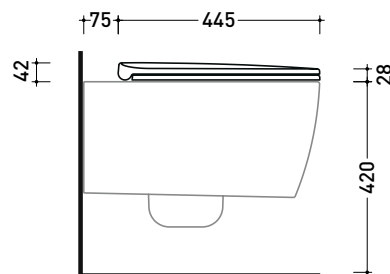

vista retro / back view

NOTICE: floor fixing by silicone

sizes in mm

Please consider a 2% tolerance on indicated measurements

PYCW05

SLIM Soft-closing thermosetting seat&cover with **quick-release hinges**

Complements: **Wall hung wc Play gosilent** (PY118S - PY118G)
Back to wall wc Play gosilent (PY117S - PY117RS)

Package dim.

Weight 2,2 kg

Pz. Pallet n° -

art. PY117S - PY117RS
vista zenitale / zenital view

art. PY118S
vista zenitale / zenital view

art. PY117S - PY117RS
vista laterale / lateral view

art. PY118S
vista laterale / lateral view

sizes in mm

PYCW07

Wrapping soft-closing thermosetting seat&cover with **quick-release hinges**