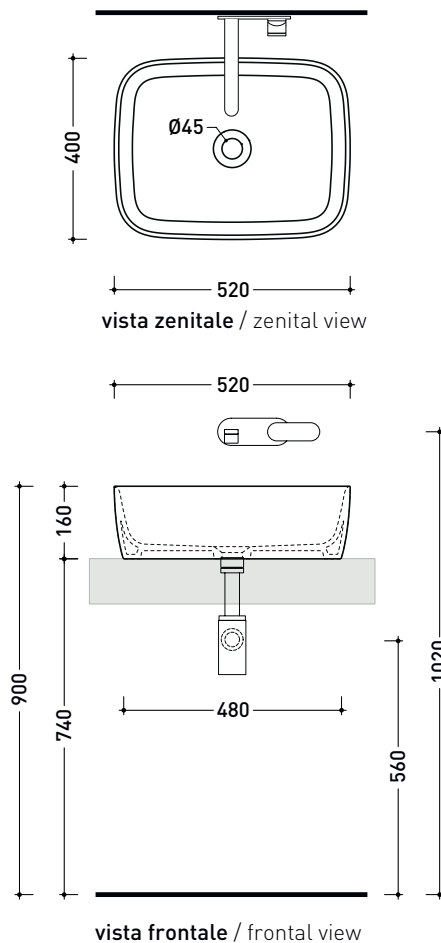

Package dim.

Weight 11.2 kg

Pz. Pallet n° 30

UNI EN 14688 - CL00

Dop-No14688

vista zenitale / zenital view

foro consigliato sul piano Ø140 suggested hole on the top Ø140

vista zenitale / zenital view

vista frontale / frontal view

sezione longitudinale / section

sizes in mm

Please consider a 2% tolerance on indicated measurements

PY52A Play 52

Countertop basin 52 cm

• without overflow • without tap ledge

Complements: Furniture CUBIKA - depth. 50 cm
 Furniture DENVER
 Filo 60 / 75 structure (FI60SV - FI75SV - FI75SC)
 Line taps basin: ONE - NOKÉ - SI - FOLD - X1 - STIL - LOOK
 Line accessories: TWO - HOOP - FOLD

Package dim.

Weight **12.8 kg**

Pz. Pallet n° **18**

CE UNI EN 14688 - CL00 Dop-No14688

PY62A Play 62

Countertop basin 62 cm

• without overflow • without tap ledge

Complements: Furniture CUBIKA - depth. 50 cm
 Furniture DENVER
 Filo 75 structure (F175SV - F175SC)
 Line taps basin: ONE - NOKÉ - SI - FOLD - X1 - STIL - LOOK
 Line accessories: TWO - HOOP - FOLD