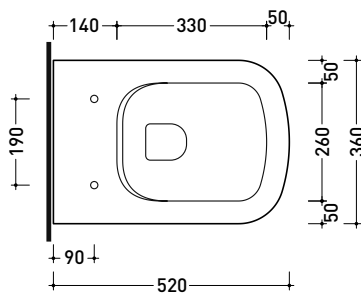

Package dim.

Weight 11.2 kg

Pz. Pallet n° 30

UNI EN 14688 - CL00

Dop-No14688

vista zenitale / zenital view

foro consigliato sul piano Ø140 suggested hole on the top Ø140

vista zenitale / zenital view

Technical accessories: **Universal fixing bracket for wall hung wc/bidet (41/P)**

Package dim.

Weight 21,8 kg

Pz. Pallet n° 18

UNI EN 997

Dop-No997

Flaminia does not recommend combining this toilet model with rapid-flow/flushometer systems or traditional high tanks

vista zenitale / zenital view

vista laterale / lateral view

sezione longitudinale / section

vista retro / back view

sizes in mm

Please consider a 2% tolerance on indicated measurements

PY218

Wall hung single-hole bidet (fixing kit included art. 9008)