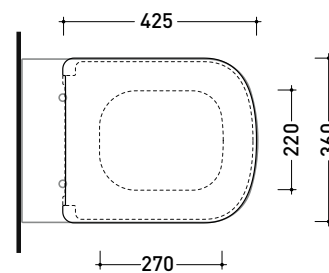

vista zenitale / zenital view

vista laterale / lateral view

sezione longitudinale / section

vista retro / back view

sizes in mm

Please consider a 2% tolerance on indicated measurements

PY218

Wall hung single-hole bidet (fixing kit included art. 9008)

art. PY118S
vista zenitale / zenital view

art. PY117S - PY117RS
vista laterale / lateral view

art. PY118S
vista laterale / lateral view

sizes in mm

PYCW07

Wrapping soft-closing thermosetting seat&cover with **quick-release hinges**

Complements: **Wall hung wc Play gosilent** (PY118S - PY118G)
Back to wall wc Play gosilent (PY117S - PY117RS)
Monoblock wc Play gosilent (PY116S - PY116RS)

Package dim.

Weight **3,2 kg**

Pz. Pallet n° -

art. KITPY116S - PY116RS
vista zenitale / zenital view

art. PY117S - PY117RS
vista zenitale / zenital view

art. PY118S
vista zenitale / zenital view

art. KITPY116S - PY116RS
vista laterale / lateral view