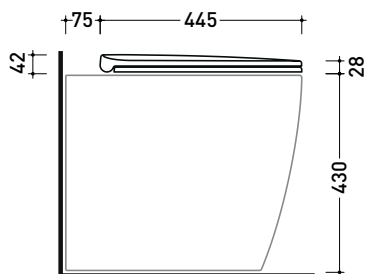

Complements: **Wall hung wc Play gosilent** (PY118S - PY118G)
Back to wall wc Play gosilent (PY117S - PY117RS)

Package dim.

Weight 2,2 kg

Pz. Pallet n° -

art. PY117S - PY117RS
vista zenitale / zenital view

art. PY118S
vista zenitale / zenital view

art. PY117S - PY117RS
vista laterale / lateral view

art. PY118S
vista laterale / lateral view

sizes in mm

PYCW07

Wrapping soft-closing thermosetting seat&cover with **quick-release hinges**