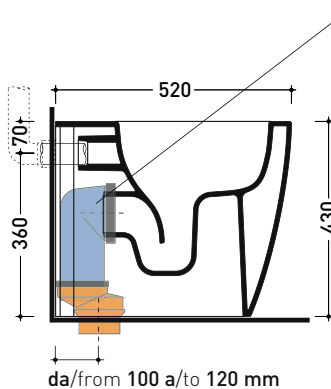

Package dim.

Weight 11.2 kg

Pz. Pallet n° 30

UNI EN 14688 - CL00

Dop-No14688

vista zenitale / zenital view

foro consigliato sul piano Ø140 suggested hole on the top Ø140

vista zenitale / zenital view

Package dim.

Weight **30,7 kg**

Pz. Pallet n° **15**

CE UNI EN 997

Dop-No997

Flaminia does not recommend combining this toilet model with rapid-flow/flushometer systems or traditional high tanks

vista zenitale / zenital view

vista laterale / lateral view

vista retro / back view

da/from 100 a/to 120 mm

sezione longitudinale / section

art. LK1012 (LKR90+LKR40)
 connessioni di scarico
 (in dotazione)
 drainage connector
 (included in the box)