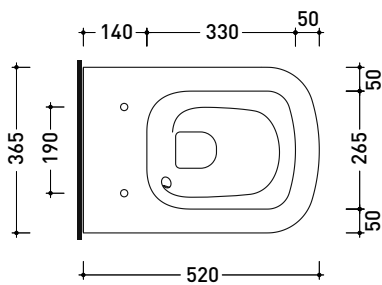

Package dim.

Weight 11.2 kg

Pz. Pallet n° 30

UNI EN 14688 - CL00

Dop-No14688

vista zenitale / zenital view

foro consigliato sul piano Ø140 suggested hole on the top Ø140

vista zenitale / zenital view

Package dim.

Weight **30,7 kg**

Pz. Pallet n° **15**

CE UNI EN 997

Dop-No997

Flaminia does not recommend combining this toilet model with rapid-flow/flushometer systems or traditional high tanks

vista zenitale / zenital view

vista laterale / lateral view

vista retro / back view

da/from 100 a/to 120 mm

sezione longitudinale / section

art. LK1012 (LKR90+LKR40)
 connessioni di scarico
 (in dotazione)
 drainage connector
 (included in the box)