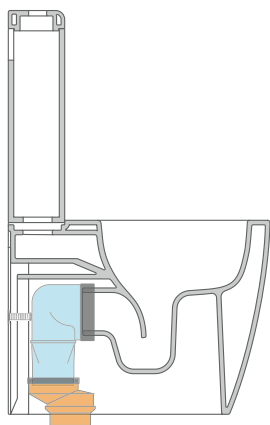

KIT SUITABLE FOR FLOOR TRAP

LK5018 (SET: TR38CON+LKR40)

da/ from 50 a/ to 180 mm