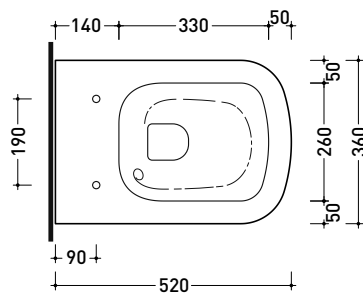

Package dim.

Weight 11.2 kg

Pz. Pallet n° 30

UNI EN 14688 - CL00

Dop-No14688

vista zenitale / zenital view

foro consigliato sul piano Ø140 suggested hole on the top Ø140

vista zenitale / zenital view

vista frontale / frontal view

sezione laterale / section

vista laterale / lateral view

sezione longitudinale / section

sizes in mm

Please consider a 2% tolerance on indicated measurements

PY118S

Wall hung wc with gosilent system

Technical accessories: **Universal fixing bracket for wall hung wc/bidet (41/P)**

Package dim.

Weight 21,8 kg

Pz. Pallet n° 18

UNI EN 997

Dop-No997

Flaminia does not recommend combining this toilet model with rapid-flow/flushometer systems or traditional high tanks