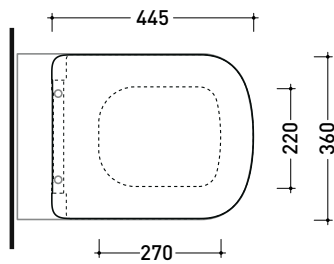

PYCW05

SLIM Soft-closing thermosetting seat&cover with **quick-release hinges**

Complements: **Wall hung wc Play gosilent** (PY118S - PY118G)
Back to wall wc Play gosilent (PY117S - PY117RS)

Package dim.

Weight 2,2 kg

Pz. Pallet n° -

art. PY117S - PY117RS
vista zenitale / zenital view