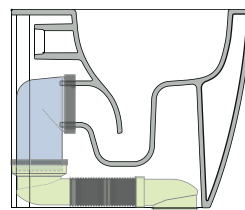

LK1214 (SET: LKRS+LKR40)

da/ from 120 a/ to 140 mm

LK1416 (SET: LKRS+LKR20)

da/ from 140 a/ to 160 mm

LKRS (SET: LKRS)

da/ from 160 a/ to 180 mm

LK1820 (SET: LKRS+LKR20)

da/ from 180 a/ to 200 mm

LK2022 (SET: LKRS+LKR40)

da/ from 200 a/ to 220 mm

LK2233 (SET: LKR90+LKR33)

da/ from 220 a/ to 350* mm

ATTENTION: THE DRAINAGE CONNECTORS ARE NOT INCLUDED

PY217

Back to wall single-hole bidet

• with overflow • without tap hole on demand