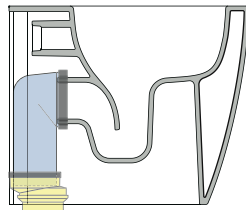

da/from 50 a/to 350 mm

sezione longitudinale / section

connessioni di scarico da acquistare separatamente
drainage connector to be purchased separately

NOTICE: floor fixing by silicone

KIT SUITABLE FOR WALL TRAP

LKR00 (SET: LKR00)

KIT SUITABLE FOR FLOOR TRAP

LKR90 (SET: LKR90)

da/ from 50 a/ to 80 mm

LK8010 (SET: LKR90+LKR20)

da/ from 80 a/ to 100 mm

LK1012 (SET: LKR90+LKR40)

da/ from 100 a/ to 120 mm