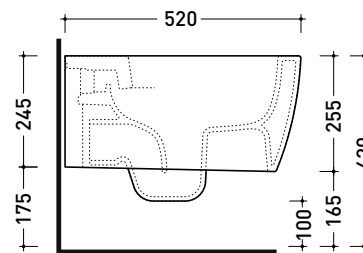

Technical accessories: **Universal fixing bracket for wall hung wc/bidet (41/P)**

Package dim.

Weight 21,8 kg

Pz. Pallet n° 18

UNI EN 997

Dop-No997

Flaminia does not recommend combining this toilet model with rapid-flow/flushometer systems or traditional high tanks

vista zenitale / zenital view

vista laterale / lateral view

sezione longitudinale / section

vista retro / back view

sizes in mm

Please consider a 2% tolerance on indicated measurements

PY218

Wall hung single-hole bidet (fixing kit included art. 9008)