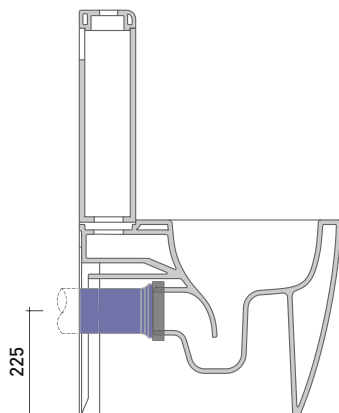

Dop-No997

vista zenitale / zenital view

sezione longitudinale / section

sezione longitudinale / section

vista frontale / front view

sizes in mm

Please consider a 2% tolerance on indicated measurements

KIT SUITABLE FOR WALL TRAP

LKR00 (SET: LKR00)

KIT SUITABLE FOR FLOOR TRAP

LK5018 (SET: TR38CON+LKR40)

da/ from 50 a/ to 180 mm

LK2022 (SET: LKRS+LKR40)

da/ from 180 a/ to 240 mm

LK2438 (SET: TR38CON+LKR33)

da/ from 240 a/ to 380* mm