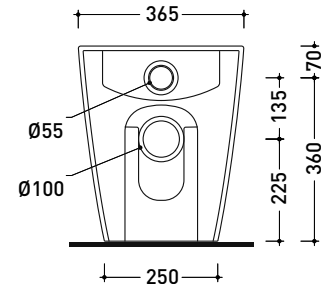

vista retro / back view

SCARICO A PARETE
PREDISPOSTO PER WC SOSPESO
WALL DISCHARGE ARRANGEMENT
FOR WALL-HUNG WC