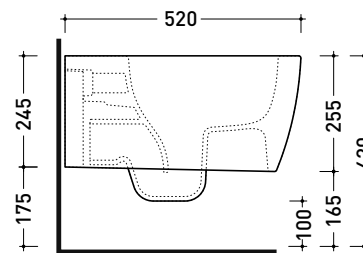

vista laterale / lateral view