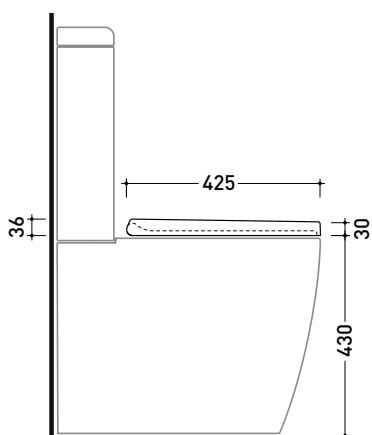

art. PY118S
vista zenitale / zenital view

art. PY117S - PY117RS
vista laterale / lateral view

art. PY118S
vista laterale / lateral view

sizes in mm

PYCW07

Wrapping soft-closing thermosetting seat&cover with **quick-release hinges**

Complements: **Wall hung wc Play gosilent** (PY118S - PY118G)
Back to wall wc Play gosilent (PY117S - PY117RS)
Monoblock wc Play gosilent (PY116S - PY116RS)

Package dim.

Weight **3,2 kg**

Pz. Pallet n° -

art. KITPY116S - PY116RS
vista zenitale / zenital view

art. PY117S - PY117RS
vista zenitale / zenital view

art. PY118S
vista zenitale / zenital view

art. KITPY116S - PY116RS
vista laterale / lateral view