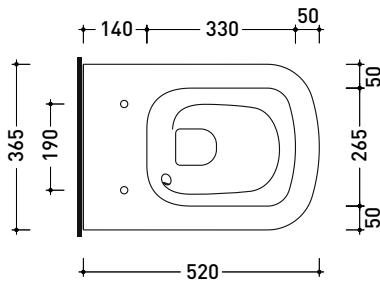

Package dim.

Weight 30 kg

Pz. Pallet n° 15

UNI EN 997

Dop-No997

pag. 1/2

Flaminia does not recommend combining this toilet model with rapid-flow/flushometer systems or traditional high tanks

vista zenitale / zenital view