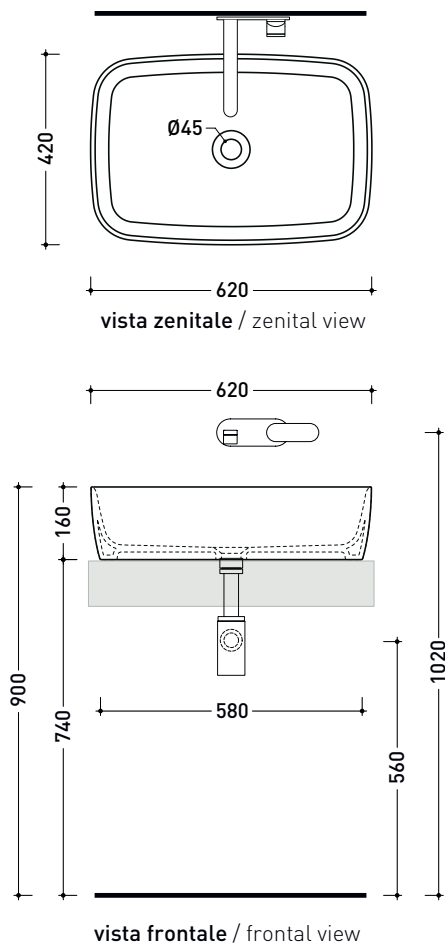

PY62A Play 62

Countertop basin 62 cm

• without overflow • without tap ledge

Complements: Furniture CUBIKA - depth. 50 cm
Furniture DENVER
Filo 75 structure (F175SV - F175SC)
Line taps basin: ONE - NOKÉ - SI - FOLD - X1 - STIL - LOOK
Line accessories: TWO - HOOP - FOLD

Technical accessories: Chrome siphon (SIFL/CR) - Telescopic chrome siphon (SIFL066)
Stop & Go drain (PLSG)
CERAMIC Stop & Go drain (PLCE)
Chrome waste with automatic integrated overflow (PLTPCR)
Waste with automatic integrated overflow and ceramic cover (PLTPCE)

Package dim.

Weight 15,4 kg

Pz. Pallet n° 15

UNI EN 14688 - CL00

Dop-No14688

sizes in mm

Please consider a 2% tolerance on indicated measurements