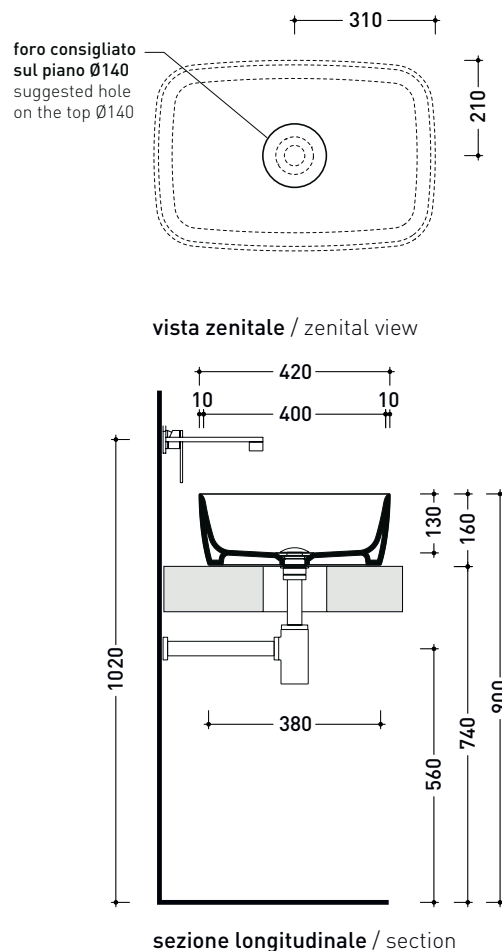

PY62A Play 62

Countertop basin 62 cm

• without overflow • without tap ledge

Complements: Furniture CUBIKA - depth. 50 cm
Furniture DENVER
Filo 75 structure (F175SV - F175SC)
Line taps basin: ONE - NOKÉ - SI - FOLD - X1 - STIL - LOOK
Line accessories: TWO - HOOP - FOLD

Technical accessories: Chrome siphon (SIFL/CR) - Telescopic chrome siphon (SIFL066)
Stop & Go drain (PLSG)
CERAMIC Stop & Go drain (PLCE)
Chrome waste with automatic integrated overflow (PLTPCR)
Waste with automatic integrated overflow and ceramic cover (PLTPCE)

Package dim.

Weight 15,4 kg

Pz. Pallet n° 15

UNI EN 14688 - CL00

Dop-No14688

sizes in mm

Please consider a 2% tolerance on indicated measurements