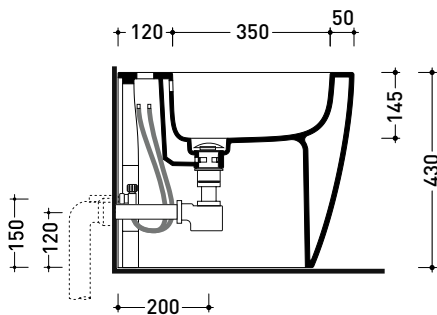

Complements: **Niagara panel bidet (TR40)**
Line taps bidet: ONE - NOKÉ - SI - FOLD - X1 - STIL - LOOK
Line accessories: TWO - HOOP - FOLD

Technical accessories:
Short chrome siphon for bidet (SIFB/CR)
Stop & Go drain (PLSG)
Stop&Go CERAMIC drain (PLCE)
Two piece set chrome tap filters (RF026)

Package dim.

Weight **27 kg**

Pz. Pallet n° **15**

CE UNI EN 14528 - CL20 Dop-No14528

vista zenitale / zenital view

vista laterale / lateral view

sezione longitudinale / section

misura consigliata per nuovo impianto recommended size for new system

vista retro / back view

NOTICE: floor fixing by silicone

sizes in mm

Please consider a 2% tolerance on indicated measurements

PYCW05

SLIM Soft-closing thermosetting seat&cover with **quick-release hinges**