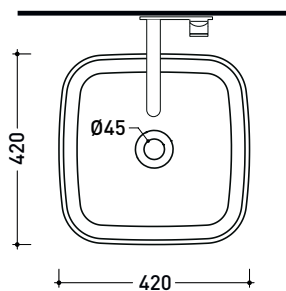

PY42A Play 42

Countertop basin 42 cm

• without overflow • without tap ledge

Complements: Furniture CUBIKA - depth. 50 cm
 Furniture DENVER
 Filo 60 / 75 structure (FI60SV - FI75SV - FI75SC)
 Line taps basin: ONE - NOKÉ - SI - FOLD - X1 - STIL - LOOK
 Line accessories: TWO - HOOP - FOLD

Package dim.

Weight 11.2 kg

Pz. Pallet n° 30

UNI EN 14688 - CL00

Dop-No14688

vista zenitale / zenital view

foro consigliato sul piano Ø140 suggested hole on the top Ø140

vista zenitale / zenital view

vista frontale / frontal view

sezione longitudinale / section

sizes in mm

Please consider a 2% tolerance on indicated measurements

PY52A Play 52

Countertop basin 52 cm

• without overflow • without tap ledge