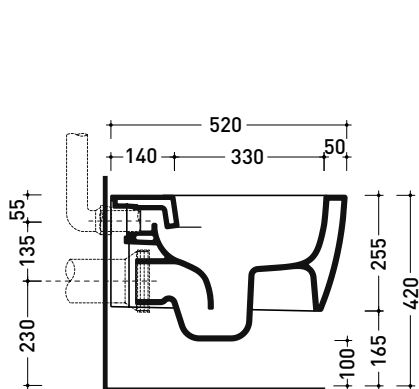

Technical accessories: **Universal fixing bracket for wall hung wc/bidet (41/P)**

Package dim.

Weight 21,8 kg

Pz. Pallet n° 18

UNI EN 997

Dop-No997

Flaminia does not recommend combining this toilet model with rapid-flow/flushometer systems or traditional high tanks

vista zenitale / zenital view

vista laterale / lateral view

sezione longitudinale / section

vista retro / back view

sizes in mm

Please consider a 2% tolerance on indicated measurements

PY218

Wall hung single-hole bidet (fixing kit included art. 9008)