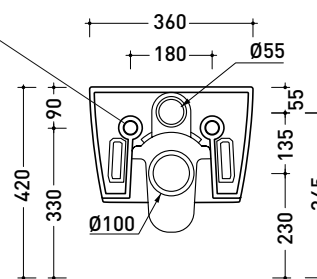

Technical accessories: **Universal fixing bracket for wall hung wc/bidet (41/P)**

Package dim.

Weight 21,8 kg

Pz. Pallet n° 18

UNI EN 997

Dop-No997

Flaminia does not recommend combining this toilet model with rapid-flow/flushometer systems or traditional high tanks

vista zenitale / zenital view

vista laterale / lateral view

sezione longitudinale / section

vista retro / back view

sizes in mm

Please consider a 2% tolerance on indicated measurements

PY218

Wall hung single-hole bidet (fixing kit included art. 9008)