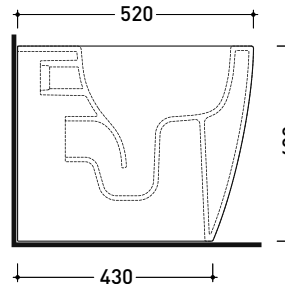

Package dim.

Weight 30 kg

Pz. Pallet n° 15

UNI EN 997

Dop-No997

pag. 1/2

Flaminia does not recommend combining this toilet model with rapid-flow/flushometer systems or traditional high tanks

vista zenitale / zenital view

vista laterale / lateral view

vista retro / back view

SCARICO A PARETE
PREDISPOSTO PER WC SOSPESO
WALL DISCHARGE ARRANGEMENT
FOR WALL-HUNG WC

sezione longitudinale / section

SCARICO A PAVIMENTO
PREDISPOSTO DA 5 A 35 CM
ARRANGEMENT DISCHARGE
TO FLOOR FROM 5 TO 35 CM