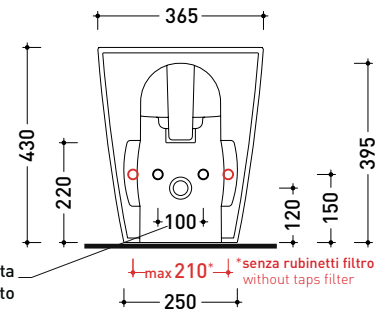

Package dim.

Weight **27 kg**

Pz. Pallet n° **15**

CE UNI EN 14528 - CL20 Dop-No14528

vista zenitale / zenital view

vista laterale / lateral view

sezione longitudinale / section

misura consigliata per nuovo impianto recommended size for new system

vista retro / back view

NOTICE: floor fixing by silicone

sizes in mm

Please consider a 2% tolerance on indicated measurements

PYCW05

SLIM Soft-closing thermosetting seat&cover with **quick-release hinges**