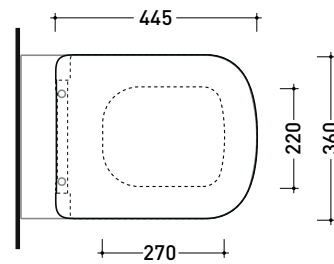

vista zenitale / zenital view

vista laterale / lateral view

sezione longitudinale / section

vista retro / back view

sizes in mm

Please consider a 2% tolerance on indicated measurements

PY218

Wall hung single-hole bidet (fixing kit included art. 9008)

vista retro / back view

NOTICE: floor fixing by silicone

sizes in mm

Please consider a 2% tolerance on indicated measurements

PYCW05

SLIM Soft-closing thermosetting seat&cover with **quick-release hinges**

Complements: **Wall hung wc Play gosilent** (PY118S - PY118G)
Back to wall wc Play gosilent (PY117S - PY117RS)

Package dim.

Weight 2,2 kg

Pz. Pallet n° -

art. PY117S - PY117RS
vista zenitale / zenital view

art. PY118S
vista zenitale / zenital view

art. PY117S - PY117RS
vista laterale / lateral view

art. PY118S
vista laterale / lateral view

sizes in mm

PYCW07

Wrapping soft-closing thermosetting seat&cover with **quick-release hinges**