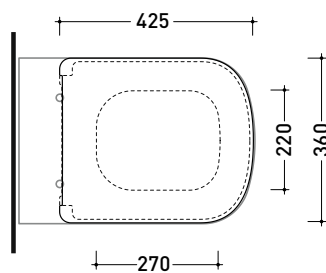

vista zenitale / zenital view

vista laterale / lateral view

sezione longitudinale / section

vista retro / back view

sizes in mm

Please consider a 2% tolerance on indicated measurements

PY218

Wall hung single-hole bidet (fixing kit included art. 9008)

art. PY118S
vista zenitale / zenital view

art. PY117S - PY117RS
vista laterale / lateral view

art. PY118S
vista laterale / lateral view

sizes in mm

PYCW07

Wrapping soft-closing thermosetting seat&cover with **quick-release hinges**

Complements: **Wall hung wc Play gosilent** (PY118S - PY118G)
Back to wall wc Play gosilent (PY117S - PY117RS)
Monoblock wc Play gosilent (PY116S - PY116RS)

Package dim.

Weight **3,2 kg**

Pz. Pallet n° -

art. KITPY116S - PY116RS
vista zenitale / zenital view

art. PY117S - PY117RS
vista zenitale / zenital view

art. PY118S
vista zenitale / zenital view

art. KITPY116S - PY116RS
vista laterale / lateral view