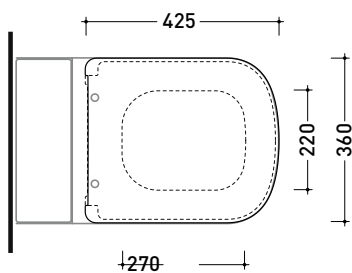

PYCW07

Wrapping soft-closing thermosetting seat&cover with **quick-release hinges**

Complements: **Wall hung wc Play gosilent** (PY118S - PY118G)
Back to wall wc Play gosilent (PY117S - PY117RS)
Monoblock wc Play gosilent (PY116S - PY116RS)

Package dim.

Weight **3,2 kg**

Pz. Pallet n° -

art. KITPY116S - PY116RS
vista zenitale / zenital view