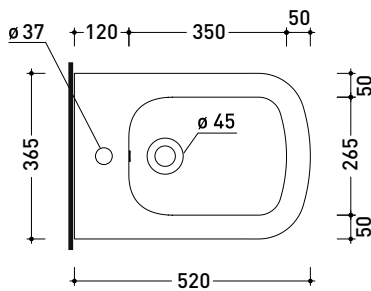

vista zenitale / zenital view

vista laterale / lateral view

sezione longitudinale / section

vista retro / back view

sizes in mm

Please consider a 2% tolerance on indicated measurements

PY218

Wall hung single-hole bidet (fixing kit included art. 9008)

LK2022 (SET: LKRS+LKR40)

da/ from 200 a/ to 220 mm

LK2233 (SET: LKR90+LKR33)

da/ from 220 a/ to 350* mm

ATTENTION: THE DRAINAGE CONNECTORS ARE NOT INCLUDED

PY217

Back to wall single-hole bidet

• with overflow • without tap hole on demand

Complements: **Niagara panel bidet (TR40)**
Line taps bidet: ONE - NOKÉ - SI - FOLD - X1 - STIL - LOOK
Line accessories: TWO - HOOP - FOLD

Technical accessories:
Short chrome siphon for bidet (SIFB/CR)
Stop & Go drain (PLSG)
Stop&Go CERAMIC drain (PLCE)
Two piece set chrome tap filters (RF026)

Package dim.

Weight **27 kg**

Pz. Pallet n° **15**

CE UNI EN 14528 - CL20 Dop-No14528

vista zenitale / zenital view

vista laterale / lateral view

sezione longitudinale / section

misura consigliata per nuovo impianto recommended size for new system