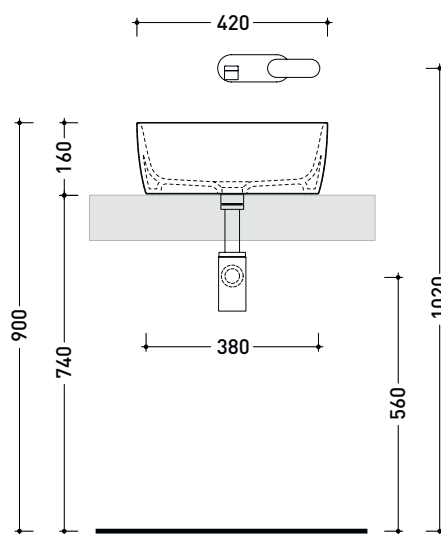

PY42A Play 42

Countertop basin 42 cm

• without overflow • without tap ledge

Complements: Furniture CUBIKA - depth. 50 cm
 Furniture DENVER
 Filo 60 / 75 structure (FI60SV - FI75SV - FI75SC)
 Line taps basin: ONE - NOKÉ - SI - FOLD - X1 - STIL - LOOK
 Line accessories: TWO - HOOP - FOLD

Package dim.

Weight 11.2 kg

Pz. Pallet n° 30

UNI EN 14688 - CL00

Dop-No14688

vista zenitale / zenital view

foro consigliato sul piano Ø140 suggested hole on the top Ø140

vista zenitale / zenital view

vista frontale / frontal view

sezione longitudinale / section

sizes in mm

Please consider a 2% tolerance on indicated measurements

PY52A Play 52

Countertop basin 52 cm

• without overflow • without tap ledge