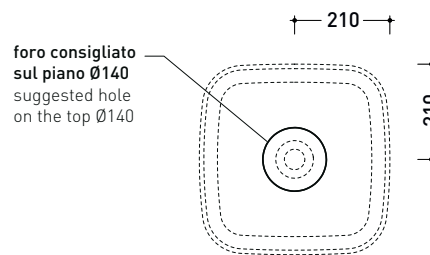

PY42A Play 42

Countertop basin 42 cm

• without overflow • without tap ledge

Complements: Furniture CUBIKA - depth. 50 cm
 Furniture DENVER
 Filo 60 / 75 structure (FI60SV - FI75SV - FI75SC)
 Line taps basin: ONE - NOKÉ - SI - FOLD - X1 - STIL - LOOK
 Line accessories: TWO - HOOP - FOLD

Package dim.

Weight 11.2 kg

Pz. Pallet n° 30

UNI EN 14688 - CL00

Dop-No14688

vista zenitale / zenital view

foro consigliato sul piano Ø140 suggested hole on the top Ø140

vista zenitale / zenital view

vista frontale / frontal view

sezione longitudinale / section

sizes in mm

Please consider a 2% tolerance on indicated measurements

PY52A Play 52

Countertop basin 52 cm

• without overflow • without tap ledge