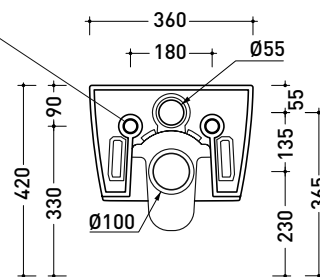

vista retro / back view