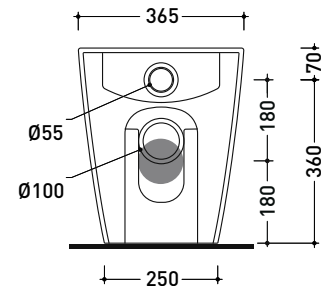

Package dim.

Weight 11.2 kg

Pz. Pallet n° 30

UNI EN 14688 - CL00

Dop-No14688

vista zenitale / zenital view

foro consigliato sul piano Ø140 suggested hole on the top Ø140

vista zenitale / zenital view

Package dim.

Weight **30,7 kg**

Pz. Pallet n° **15**

CE UNI EN 997

Dop-No997

Flaminia does not recommend combining this toilet model with rapid-flow/flushometer systems or traditional high tanks

vista zenitale / zenital view

vista laterale / lateral view

vista retro / back view

da/from 100 a/to 120 mm

sezione longitudinale / section

art. LK1012 (LKR90+LKR40)
 connessioni di scarico
 (in dotazione)
 drainage connector
 (included in the box)