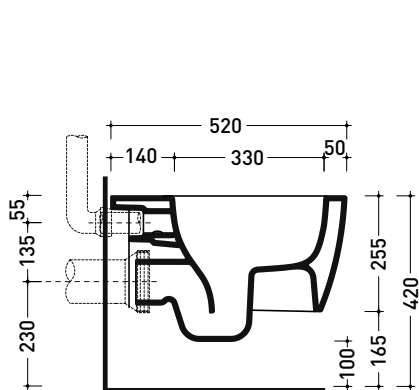

Package dim.

Weight 21,8 kg

Pz. Pallet n° 18

CE UNI EN 997

Dop-No997

Flaminia does not recommend combining this toilet model with rapid-flow/flushometer systems or traditional high tanks

vista zenitale / zenital view

vista laterale / lateral view

sezione longitudinale / section

vista retro / back view

sizes in mm

Please consider a 2% tolerance on indicated measurements

CERAMIC: glossy finish

white

matt finish

Package dim.

Weight **19 kg**

Pz. Pallet n° **18**

CE UNI EN 14528 - CL20 Dop-No14528

vista zenitale / zenital view

vista laterale / lateral view

sezione longitudinale / section

art. 9008
 kit di fissaggio
 Fischer (in dotazione)
 Fischer fixing kit
 (included in the box)