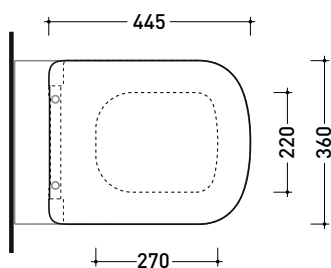

Package dim.

Weight **19 kg**

Pz. Pallet n° **18**

CE UNI EN 14528 - CL20 Dop-No14528

vista zenitale / zenital view

vista laterale / lateral view

sezione longitudinale / section

art. 9008
 kit di fissaggio
 Fischer (in dotazione)
 Fischer fixing kit
 (included in the box)

vista retro / back view

sizes in mm

Please consider a 2% tolerance on indicated measurements

CERAMIC: glossy finish

white

matt finish

milky white

carbone

cenere

PYCW05

SLIM Soft-closing thermosetting seat&cover with **quick-release hinges**

Complements: Wall hung wc App (PY118S)

Package dim.

Weight 2,2 kg

Pz. Pallet n° -

art. PY118S
vista zenitale / zenital view

art. PY118S
vista laterale / lateral view

art. PY118S
vista frontale / front view

sizes in mm

THERMOSETTING: glossy finish

white

matt finish

milky white

carbone