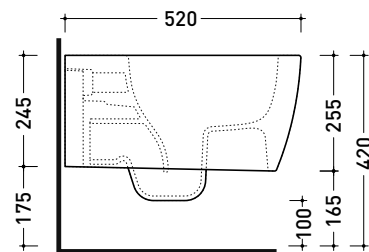

Package dim.

Weight 21,8 kg

Pz. Pallet n° 18

CE UNI EN 997

Dop-No997

Flaminia does not recommend combining this toilet model with rapid-flow/flushometer systems or traditional high tanks

vista zenitale / zenital view

vista laterale / lateral view

sezione longitudinale / section

vista retro / back view

sizes in mm

Please consider a 2% tolerance on indicated measurements

CERAMIC: glossy finish

white

matt finish