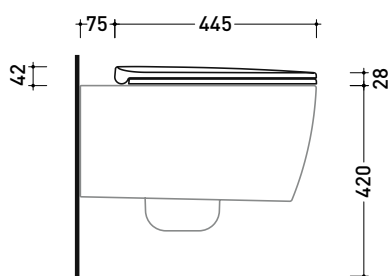

Package dim.

Weight **19 kg**

Pz. Pallet n° **18**

CE UNI EN 14528 - CL20 Dop-No14528

vista zenitale / zenital view

vista laterale / lateral view

sezione longitudinale / section

art. 9008
 kit di fissaggio
 Fischer (in dotazione)
 Fischer fixing kit
 (included in the box)

vista retro / back view

sizes in mm

Please consider a 2% tolerance on indicated measurements

CERAMIC: glossy finish

white

matt finish

milky white

carbone

cenere

PYCW05

SLIM Soft-closing thermosetting seat&cover with **quick-release hinges**

Complements: Wall hung wc App (PY118S)

Package dim.

Weight 2,2 kg

Pz. Pallet n° -

art. PY118S
vista zenitale / zenital view

art. PY118S
vista laterale / lateral view

art. PY118S
vista frontale / front view

sizes in mm

THERMOSETTING: glossy finish

white

matt finish

milky white

carbone