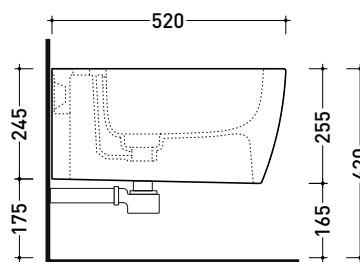

vista laterale / lateral view

sezione longitudinale / section

vista retro / back view

sizes in mm

Please consider a 2% tolerance on indicated measurements

CERAMIC: glossy finish

white

matt finish

Package dim.

Weight **19 kg**

Pz. Pallet n° **18**

CE UNI EN 14528 - CL20 Dop-No14528

vista zenitale / zenital view

vista laterale / lateral view

sezione longitudinale / section

art. 9008
 kit di fissaggio
 Fischer (in dotazione)
 Fischer fixing kit
 (included in the box)

vista retro / back view

sizes in mm

Please consider a 2% tolerance on indicated measurements

CERAMIC: glossy finish

white

matt finish

milky white

carbone