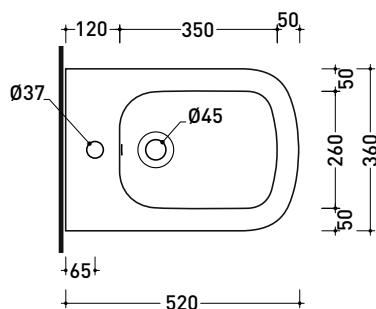

Package dim.

Weight 21,8 kg

Pz. Pallet n° 18

CE UNI EN 997

Dop-No997

Flaminia does not recommend combining this toilet model with rapid-flow/flushometer systems or traditional high tanks

vista zenitale / zenital view

vista laterale / lateral view

sezione longitudinale / section

vista retro / back view

sizes in mm

Please consider a 2% tolerance on indicated measurements

CERAMIC: glossy finish

white

matt finish

Package dim.

Weight **19 kg**

Pz. Pallet n° **18**

CE UNI EN 14528 - CL20 Dop-No14528

vista zenitale / zenital view

vista laterale / lateral view

sezione longitudinale / section

art. 9008
 kit di fissaggio
 Fischer (in dotazione)
 Fischer fixing kit
 (included in the box)

vista retro / back view

sizes in mm

Please consider a 2% tolerance on indicated measurements

CERAMIC: glossy finish

white

matt finish

milky white

carbone