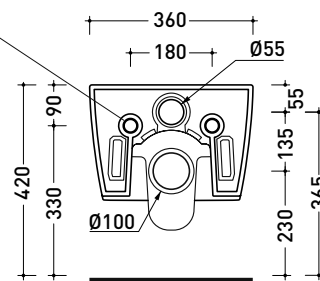

Package dim.

Weight 21,8 kg

Pz. Pallet n° 18

CE UNI EN 997

Dop-No997

Flaminia does not recommend combining this toilet model with rapid-flow/flushometer systems or traditional high tanks

vista zenitale / zenital view

vista laterale / lateral view

sezione longitudinale / section

vista retro / back view

sizes in mm

Please consider a 2% tolerance on indicated measurements

CERAMIC: glossy finish

white

matt finish

Package dim.

Weight **19 kg**

Pz. Pallet n° **18**

CE UNI EN 14528 - CL20 Dop-No14528

vista zenitale / zenital view

vista laterale / lateral view

sezione longitudinale / section

art. 9008
 kit di fissaggio
 Fischer (in dotazione)
 Fischer fixing kit
 (included in the box)