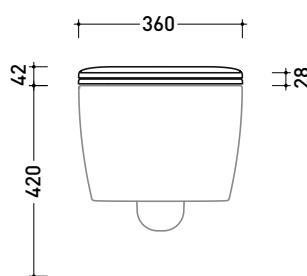

Package dim.

Weight **19 kg**

Pz. Pallet n° **18**

CE UNI EN 14528 - CL20 Dop-No14528

vista zenitale / zenital view

vista laterale / lateral view

sezione longitudinale / section

art. 9008
 kit di fissaggio
 Fischer (in dotazione)
 Fischer fixing kit
 (included in the box)

vista retro / back view

sizes in mm

Please consider a 2% tolerance on indicated measurements

CERAMIC: glossy finish

white

matt finish

milky white

carbone

cenere

PYCW05

SLIM Soft-closing thermosetting seat&cover with **quick-release hinges**

Complements: Wall hung wc App (PY118S)

Package dim.

Weight 2,2 kg

Pz. Pallet n° -

art. PY118S
vista zenitale / zenital view

art. PY118S
vista laterale / lateral view

art. PY118S
vista frontale / front view

sizes in mm

THERMOSETTING: glossy finish

white

matt finish

milky white

carbone