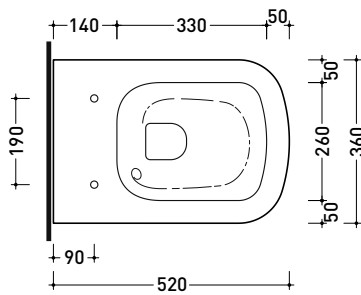

Package dim.

Weight 21,8 kg

Pz. Pallet n° 18

CE UNI EN 997

Dop-No997

Flaminia does not recommend combining this toilet model with rapid-flow/flushometer systems or traditional high tanks

vista zenitale / zenital view

vista laterale / lateral view

sezione longitudinale / section

vista retro / back view

sizes in mm

Please consider a 2% tolerance on indicated measurements

CERAMIC: glossy finish

white

matt finish

Package dim.

Weight **19 kg**

Pz. Pallet n° **18**

CE UNI EN 14528 - CL20 Dop-No14528

vista zenitale / zenital view

vista laterale / lateral view

sezione longitudinale / section

art. 9008
 kit di fissaggio
 Fischer (in dotazione)
 Fischer fixing kit
 (included in the box)