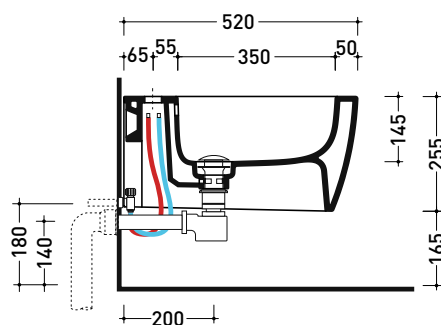

Package dim.

Weight **19 kg**

Pz. Pallet n° **18**

CE UNI EN 14528 - CL20 Dop-No14528

vista zenitale / zenital view

vista laterale / lateral view

sezione longitudinale / section

art. 9008
 kit di fissaggio
 Fischer (in dotazione)
 Fischer fixing kit
 (included in the box)

vista retro / back view

sizes in mm

Please consider a 2% tolerance on indicated measurements

CERAMIC: glossy finish

white

matt finish

milky white

carbone

cenere

PYCW05

SLIM Soft-closing thermosetting seat&cover with **quick-release hinges**

Complements: Wall hung wc App (PY118S)

Package dim.

Weight 2,2 kg

Pz. Pallet n° -

art. PY118S
vista zenitale / zenital view