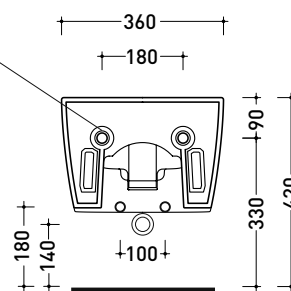

Package dim.

Weight **19 kg**

Pz. Pallet n° **18**

CE UNI EN 14528 - CL20 Dop-No14528

vista zenitale / zenital view

vista laterale / lateral view

sezione longitudinale / section

art. 9008
 kit di fissaggio
 Fischer (in dotazione)
 Fischer fixing kit
 (included in the box)

vista retro / back view

sizes in mm

Please consider a 2% tolerance on indicated measurements

CERAMIC: glossy finish

white

matt finish

milky white

carbone