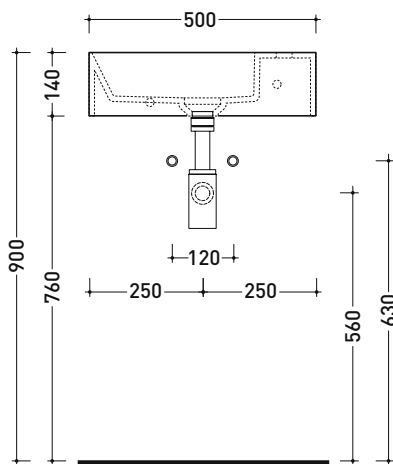

## AP5025DX AppLight 5025

Wall-hung basin 50x25 cm with RIGHT tap ledge

• without overflow • arranged for single-tap hole

Complements: **Chromed towel holder (PMW60)**  
**Line taps basin: ONE - NOKÉ - SI - FOLD - X1**  
**Line accessories: TWO - HOOP - NOKÉ - FOLD**

Package dim.

Weight kg

Pz. Pallet n° -

CE UNI EN 14688 - CL00 Dop-No14688

vista zenitale / zenital view

vista frontale / frontal view

vista frontale fissaggio lavabo  
fixing basin frontal view

sezione longitudinale / section

sizes in mm

Please consider a 2% tolerance on indicated measurements

CERAMIC: glossy finish

white

matt finish

milky white

carbone

menta