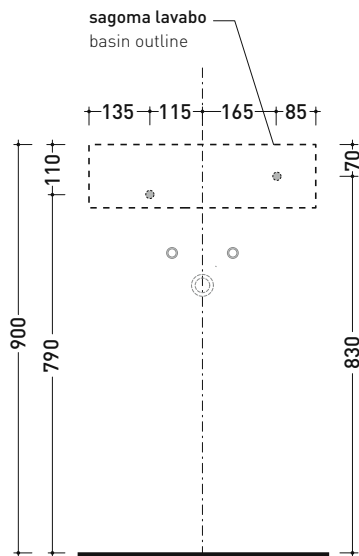

## AP5025DX AppLight 5025

Wall-hung basin 50x25 cm with RIGHT tap ledge

• without overflow • arranged for single-tap hole

Complements: **Chromed towel holder (PMW60)**  
**Line taps basin: ONE - NOKÉ - SI - FOLD - X1**  
**Line accessories: TWO - HOOP - NOKÉ - FOLD**

Package dim.

Weight kg

Pz. Pallet n° -

CE UNI EN 14688 - CL00 Dop-No14688

vista zenitale / zenital view

vista frontale / frontal view

vista frontale fissaggio lavabo  
fixing basin frontal view

sezione longitudinale / section

sizes in mm

Please consider a 2% tolerance on indicated measurements

CERAMIC: glossy finish

white

matt finish

milky white

carbone

menta