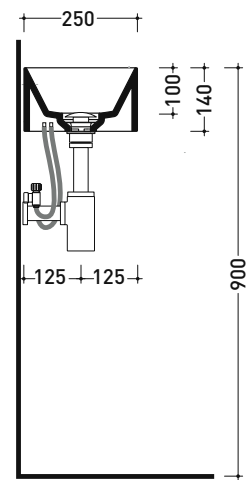

## AP5025DX AppLight 5025

Wall-hung basin 50x25 cm with RIGHT tap ledge

• without overflow • arranged for single-tap hole

Complements: **Chromed towel holder (PMW60)**  
**Line taps basin: ONE - NOKÉ - SI - FOLD - X1**  
**Line accessories: TWO - HOOP - NOKÉ - FOLD**

Package dim.

Weight kg

Pz. Pallet n° -

CE UNI EN 14688 - CL00 Dop-No14688

vista zenitale / zenital view

vista frontale / frontal view

vista frontale fissaggio lavabo  
fixing basin frontal view

sezione longitudinale / section

sizes in mm

Please consider a 2% tolerance on indicated measurements

CERAMIC: glossy finish

white

matt finish

milky white

carbone

menta