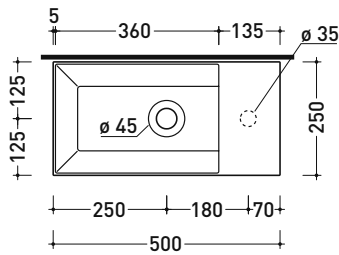

## AP5025DX AppLight 5025

Wall-hung basin 50x25 cm with RIGHT tap ledge

• without overflow • arranged for single-tap hole

Complements: **Chromed towel holder (PMW60)**  
**Line taps basin: ONE - NOKÉ - SI - FOLD - X1**  
**Line accessories: TWO - HOOP - NOKÉ - FOLD**

Package dim.

Weight kg

Pz. Pallet n° -

CE UNI EN 14688 - CL00 Dop-No14688

vista zenitale / zenital view

vista frontale / frontal view

vista frontale fissaggio lavabo  
fixing basin frontal view

sezione longitudinale / section

sizes in mm

Please consider a 2% tolerance on indicated measurements

CERAMIC: glossy finish

white

matt finish

milky white

carbone

menta