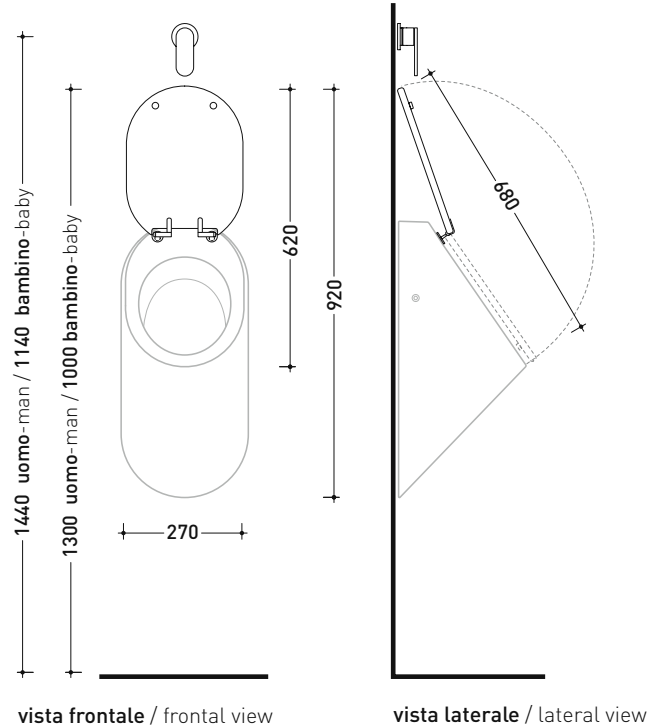

design ANGELETTI - RUZZA

2008

KY29

Urinal to wall (wall fixing kit art. 9007 and siphon art. KYCON included)

HOLES FOR COVER UPON REQUEST

Complements: Poliestere cover suitable for urinal (KY29CW01)
One concealed automatic rapid-flow lever (112540)
Line accessories: TWO - HOOP - NOKÉ - FOLD

Technical accessories: SANITARBLOCK pre-assembled frame for wall-hung urinal (136179)
Concealed pre-installation for EQUA URINAL plate (879123)
EQUA URINAL AC infrared sensor fluxometer (879120)

Package dim. 64 x 30 x 30 cm | Weight 15,5 kg | Pz. Pallet n° 24

sizes in mm

CERAMICA: glossy finish

white

Please consider a 2% tolerance on indicated measurements

design ANGELETTI - RUZZA

2008

KY29CW01

Wood/polyester cover suitable for urinal

Complements: Key urinal (KY29)

Package dim. 52 x 40 x 6 cm | Weight 1,5 kg | Pz. Pallet n° -

sizes in mm

WOOD/POLIESTER: glossy finish

white