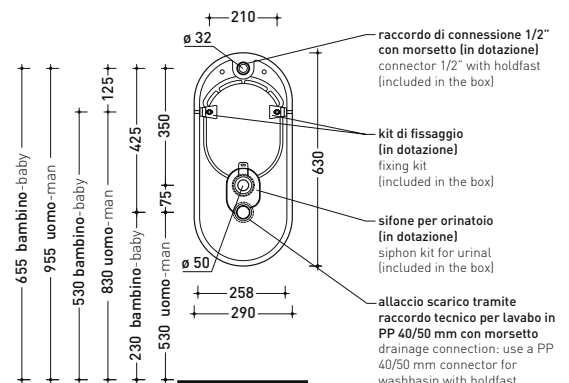

vista retro/ back view

sizes in mm

CERAMICA: glossy finish

white

Please consider a 2% tolerance on indicated measurements