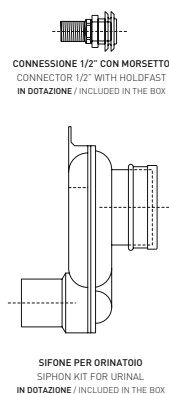

vista retro/ back view

sizes in mm

CERAMICA: glossy finish

white

Please consider a 2% tolerance on indicated measurements