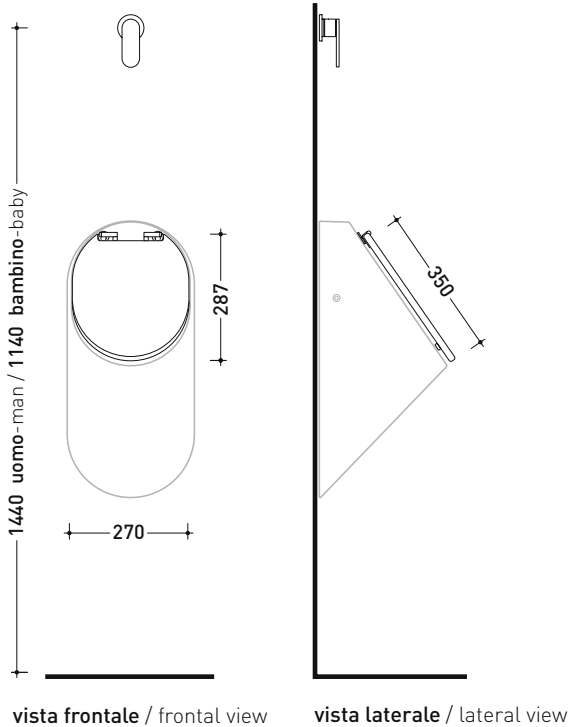

Technical accessories: SANITARBLOCK pre-assembled frame for wall-hung urinal (136179)
Concealed pre-installation for EQUA URINAL plate (879123)
EQUA URINAL AC infrared sensor fluxometer (879120)

Package dim. 64 x 30 x 30 cm | Weight 15,5 kg | Pz. Pallet n° 24

CE UNI EN 13407 Dop-No13407

vista frontale / frontal view

vista laterale / lateral view

sezione longitudinale / section

SIFONE PER ORINATOIO
SIPHON KIT FOR URINAL
IN DOTAZIONE / INCLUDED IN THE BOX

vista retro/ back view

sizes in mm

CERAMICA: glossy finish

white

Please consider a 2% tolerance on indicated measurements

design ANGELETTI - RUZZA

2008

KY29CW01

Wood/polyester cover suitable for urinal

Complements: Key urinal (KY29)

Package dim. 52 x 40 x 6 cm | Weight 1,5 kg | Pz. Pallet n° -

sizes in mm

WOOD/POLIESTER: glossy finish

white