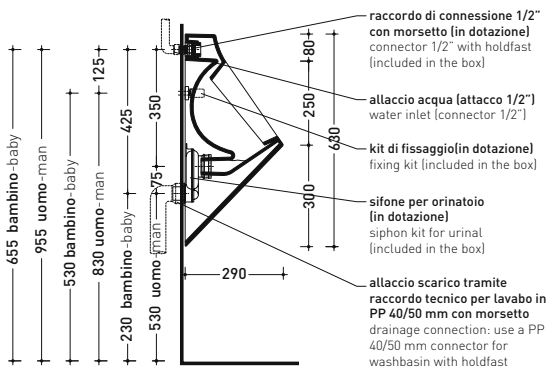

sezione longitudinale / section