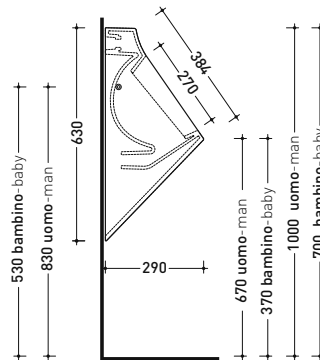

vista laterale / lateral view