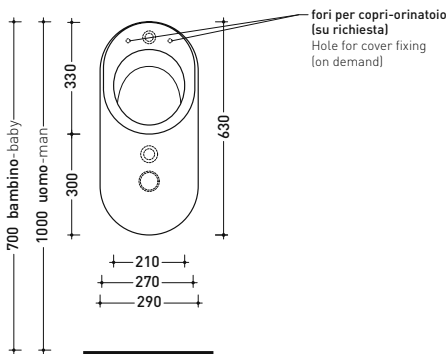

design ANGELETTI - RUZZA

2008

KY29

Urinal to wall (wall fixing kit art. 9007 and siphon art. KYCON included)

HOLES FOR COVER UPON REQUEST

Complements: Poliestere cover suitable for urinal (KY29CW01)
One concealed automatic rapid-flow lever (112540)
Line accessories: TWO - HOOP - NOKÉ - FOLD

Technical accessories: SANITARBLOCK pre-assembled frame for wall-hung urinal (136179)
Concealed pre-installation for EQUA URINAL plate (879123)
EQUA URINAL AC infrared sensor fluxometer (879120)

Package dim. 64 x 30 x 30 cm | Weight 15,5 kg | Pz. Pallet n° 24

CE UNI EN 13407 Dop-No13407

vista frontale / frontal view