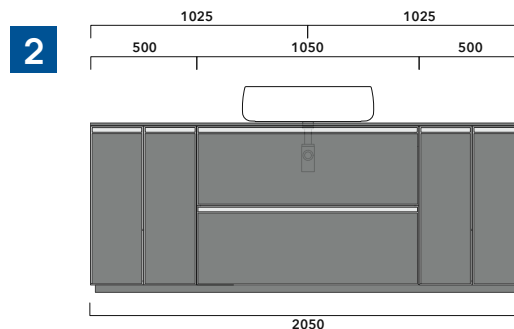

sezione longitudinale / section

sizes in mm

2022

CKPR38 L 50 to max 270 x P 38 x H 1,2

Wooden top from 50 to 270 cm
suitable for VANITY UNIT and simple UNIT depth 37 cm

WARNING:

Flaminia can forate the top surface for the placement of countertop washbasins only at the central axis of the underlying **VANITY UNIT**.

WARNING:

THE BASIN IS ALWAYS IN THE CENTRE OF THE WALL HUNG VANITY UNIT

WARNING:

TOP IS NOT INCLUDED

Vanity units are suitable for **COUNTERTOP BASIN** only (NOT for recessed, semi-inset or undercounter ones).

1 | depth cm 37:
n.1 **CKD909** + n.1 **CKD151** + **CKPR38** cm 120

2 | depth cm 37:
n.2 **CKD108** + n.1 **CKD753** + **CKPR38** cm 205

3 | depth cm 37:
n.2 **CKD802** + **CKPR38** cm 140

4 | depth cm 37:
n.1 **CKD800** + n. 1 **CKD424** + **CKPR38** cm 190