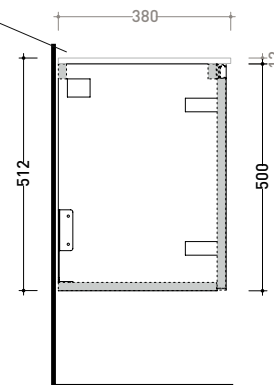

2022

CKD940 L 85 x P 37 x H 50

Wall hung vanity unit H50 - 2 DOORS

TOP NOT INCLUDED

Complements: **countertop basins:**
App (AP40A - AP62A) / **AppLight** (AP5037 - AP6037) / **Boll**
 (BL42L - BL56L) / **Flag** (FG40A - FG50A) / **Monò 54** (MN54L)
 / **NudaSlim** (ND60A - ND60L - ND60PR - ND75A - ND75L -
 ND75PR) / **Pass** (PS62C) / **Saltodacqua** (SD42L)
Mirrors line: FLAG, MADRE

Technical accessories: **Chrome space saving basin siphon**

Package dim. | Weight **14,7 kg** | Pz. Pallet n° -

vista zenitale / zenital view

assonometria / axonometry

vista frontale / frontal view

TOP ESCLUSO
TOP NOT INCLUDED

sezione longitudinale / section

sizes in mm

2022

CKPR38 L 50 to max 270 x P 38 x H 1,2

Wooden top from 50 to 270 cm
suitable for VANITY UNIT and simple UNIT depth 37 cm

WARNING:

Flaminia can forate the top surface for the placement of countertop washbasins only at the central axis of the underlying **VANITY UNIT**.

CE

vista zenitale / zenital view

vista frontale / frontal view

sizes in mm

VANITY UNIT DEPTH: CM 37

App 40 art. AP40A

App 62 art. AP62A

Boll 42 art. BL42L