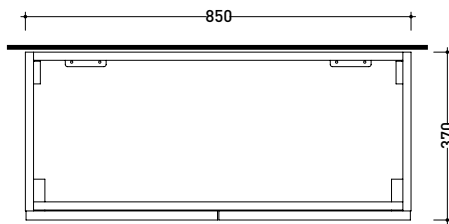

2022

CKD940 L 85 x P 37 x H 50

Wall hung vanity unit H50 - 2 DOORS

TOP NOT INCLUDED

Complements: **countertop basins:**
App (AP40A - AP62A) / **AppLight** (AP5037 - AP6037) / **Boll**
 (BL42L - BL56L) / **Flag** (FG40A - FG50A) / **Monò 54** (MN54L)
 / **NudaSlim** (ND60A - ND60L - ND60PR - ND75A - ND75L -
 ND75PR) / **Pass** (PS62C) / **Saltodacqua** (SD42L)
Mirrors line: FLAG, MADRE

Technical accessories: **Chrome space saving basin siphon**

Package dim. | Weight **14,7 kg** | Pz. Pallet n° -

vista zenitale / zenital view

assonometria / axonometry

vista frontale / frontal view

TOP ESCLUSO
TOP NOT INCLUDED

sezione longitudinale / section

sizes in mm

2022

CKPR38 L 50 to max 270 x P 38 x H 1,2

Wooden top from 50 to 270 cm
suitable for VANITY UNIT and simple UNIT depth 37 cm

WARNING:

Flaminia can forate the top surface for the placement of countertop washbasins only at the central axis of the underlying **VANITY UNIT**.