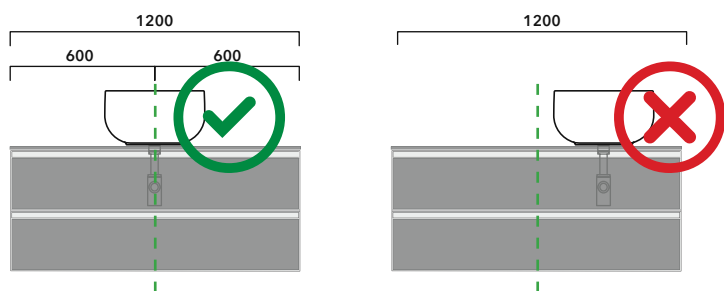

VANITY UNIT DEPTH: CM 37

App 40 art. AP40A

App 62 art. AP62A

Boll 42 art. BL42L

Boll 56 art. BL56L

Flag 40 art. FG40A

Flag 50 art. FG50A

Monò 54 art. MN54L

NudaSlim 60 art. ND60A

NudaSlim 60 art. ND60L

NudaSlim 60 art. ND60PR

NudaSlim 75 art. ND75A

NudaSlim 75 art. ND75L

NudaSlim 75 art. ND75PR

Pass 39 art. PS39LM

Pass 60 art. PS60A

Pass 65 art. PS65AT

Pass 62 art. PS62C

Saltodacqua art. SD42L

Void 44 art. VD44L

INDICATIONS FOR THE REALIZATION OF COMPOSITIONS

Taking care to the difference between **VANITY** or **WALL HUNG UNITS**:

- The drawer and the back of **VANITY UNIT** are cutted to permit the siphon installation.
- **WALL HUNG UNIT** are completely closed.

WARNING:

THE BASIN IS ALWAYS IN THE CENTRE OF THE WALL HUNG VANITY UNIT

WARNING:

TOP IS NOT INCLUDED