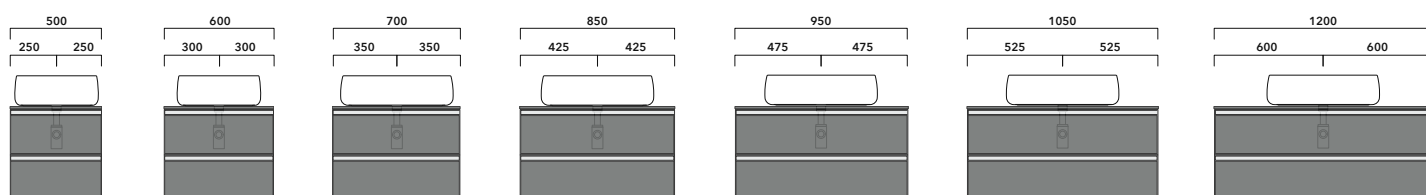

sezione longitudinale / section

sizes in mm

2022

CKPR38 L 50 to max 270 x P 38 x H 1,2

Wooden top from 50 to 270 cm
suitable for VANITY UNIT and simple UNIT depth 37 cm

WARNING:

Flaminia can forate the top surface for the placement of countertop washbasins only at the central axis of the underlying **VANITY UNIT**.

INDICATIONS FOR THE REALIZATION OF COMPOSITIONS

Taking care to the difference between **VANITY** or **WALL HUNG UNITS**:

- The drawer and the back of **VANITY UNIT** are cutted to permit the siphon installation.
- **WALL HUNG UNIT** are completely closed.

WARNING:

THE BASIN IS ALWAYS IN THE CENTRE OF THE WALL HUNG VANITY UNIT

WARNING:

TOP IS NOT INCLUDED

Vanity units are suitable for **COUNTERTOP BASIN** only (NOT for recessed, semi-inset or undercounter ones).

1 | depth cm 37:
n.1 **CKD909** + n.1 **CKD151** + **CKPR38** cm 120

2 | depth cm 37:
n.2 **CKD108** + n.1 **CKD753** + **CKPR38** cm 205

3 | depth cm 37:
n.2 **CKD802** + **CKPR38** cm 140

4 | depth cm 37:
n.1 **CKD800** + n. 1 **CKD424** + **CKPR38** cm 190