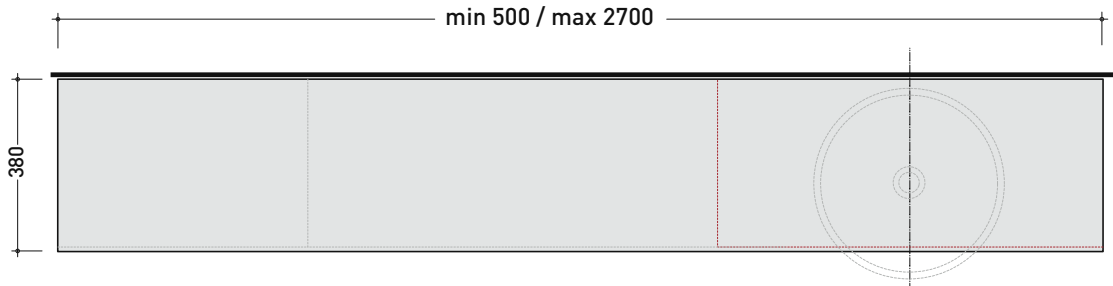

Technical accessories: **Chrome space saving basin siphon**

Package dim. | Weight **14,7 kg** | Pz. Pallet n° -

vista zenitale / zenital view

assonometria / axonometry

vista frontale / frontal view

TOP ESCLUSO
TOP NOT INCLUDED

sezione longitudinale / section

sizes in mm

2022

CKPR38 L 50 to max 270 x P 38 x H 1,2

Wooden top from 50 to 270 cm
suitable for VANITY UNIT and simple UNIT depth 37 cm

WARNING:

Flaminia can forate the top surface for the placement of countertop washbasins only at the central axis of the underlying **VANITY UNIT**.

CE

vista zenitale / zenital view

vista frontale / frontal view

sizes in mm

VANITY UNIT DEPTH: CM 37

App 40 art. AP40A

App 62 art. AP62A

Boll 42 art. BL42L