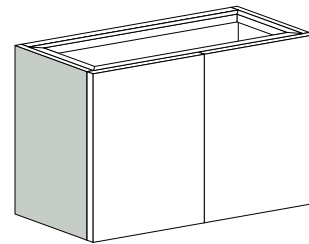

2022

CKD940 L 85 x P 37 x H 50

Wall hung vanity unit H50 - 2 DOORS

TOP NOT INCLUDED

Complements: **countertop basins:**
App (AP40A - AP62A) / **AppLight** (AP5037 - AP6037) / **Boll**
 (BL42L - BL56L) / **Flag** (FG40A - FG50A) / **Monò 54** (MN54L)
 / **NudaSlim** (ND60A - ND60L - ND60PR - ND75A - ND75L -
 ND75PR) / **Pass** (PS62C) / **Saltodacqua** (SD42L)
Mirrors line: FLAG, MADRE

Technical accessories: **Chrome space saving basin siphon**

Package dim. | Weight **14,7 kg** | Pz. Pallet n° -

vista zenitale / zenital view

assonometria / axonometry

vista frontale / frontal view

TOP ESCLUSO
TOP NOT INCLUDED

sezione longitudinale / section

sizes in mm

2022

CKPR38 L 50 to max 270 x P 38 x H 1,2

Wooden top from 50 to 270 cm
suitable for VANITY UNIT and simple UNIT depth 37 cm

WARNING:

Flaminia can forate the top surface for the placement of countertop washbasins only at the central axis of the underlying **VANITY UNIT**.