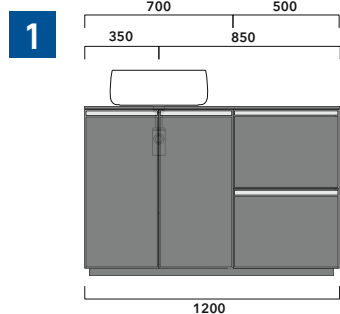

sezione longitudinale / section

sizes in mm

2022

CKPR38 L 50 to max 270 x P 38 x H 1,2

Wooden top from 50 to 270 cm
suitable for VANITY UNIT and simple UNIT depth 37 cm

WARNING:

Flaminia can forate the top surface for the placement of countertop washbasins only at the central axis of the underlying **VANITY UNIT**.

WARNING:

THE BASIN IS ALWAYS IN THE CENTRE OF THE WALL HUNG VANITY UNIT

WARNING:

TOP IS NOT INCLUDED

Vanity units are suitable for **COUNTERTOP BASIN** only (NOT for recessed, semi-inset or undercounter ones).

1 | depth cm 37:
n.1 **CKD909** + n.1 **CKD151** + **CKPR38** cm 120

2 | depth cm 37:
n.2 **CKD108** + n.1 **CKD753** + **CKPR38** cm 205

3 | depth cm 37:
n.2 **CKD802** + **CKPR38** cm 140

4 | depth cm 37:
n.1 **CKD800** + n. 1 **CKD424** + **CKPR38** cm 190