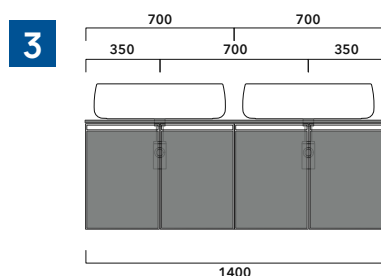

sezione longitudinale / section

sizes in mm

2022

CKPR38 L 50 to max 270 x P 38 x H 1,2

Wooden top from 50 to 270 cm
suitable for VANITY UNIT and simple UNIT depth 37 cm

WARNING:

Flaminia can forate the top surface for the placement of countertop washbasins only at the central axis of the underlying **VANITY UNIT**.

WARNING:

THE BASIN IS ALWAYS IN THE CENTRE OF THE WALL HUNG VANITY UNIT

WARNING:

TOP IS NOT INCLUDED

Vanity units are suitable for **COUNTERTOP BASIN** only (NOT for recessed, semi-inset or undercounter ones).

1 | depth cm 37:
n.1 **CKD909** + n.1 **CKD151** + **CKPR38** cm 120

2 | depth cm 37:
n.2 **CKD108** + n.1 **CKD753** + **CKPR38** cm 205

3 | depth cm 37:
n.2 **CKD802** + **CKPR38** cm 140

4 | depth cm 37:
n.1 **CKD800** + n. 1 **CKD424** + **CKPR38** cm 190