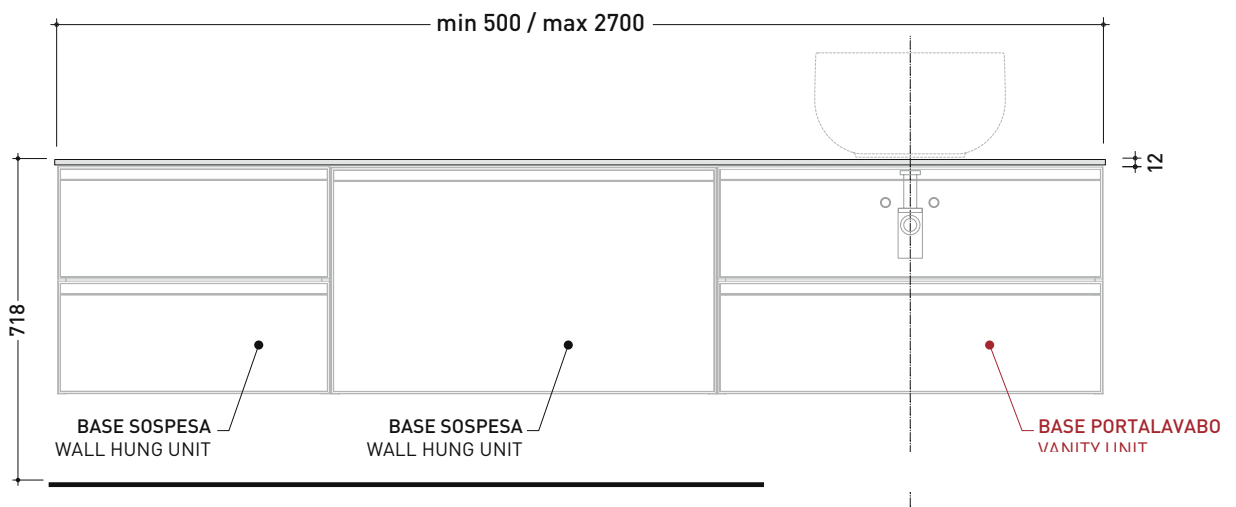

Technical accessories: **Chrome space saving basin siphon**

Package dim. | Weight **14,7 kg** | Pz. Pallet n° -

vista zenitale / zenital view

assonometria / axonometry

vista frontale / frontal view

TOP ESCLUSO
TOP NOT INCLUDED

sezione longitudinale / section

sizes in mm

2022

CKPR38 L 50 to max 270 x P 38 x H 1,2

Wooden top from 50 to 270 cm
suitable for VANITY UNIT and simple UNIT depth 37 cm

WARNING:

Flaminia can forate the top surface for the placement of countertop washbasins only at the central axis of the underlying **VANITY UNIT**.

CE

vista zenitale / zenital view

vista frontale / frontal view

sizes in mm

VANITY UNIT DEPTH: CM 37

App 40 art. AP40A

App 62 art. AP62A

Boll 42 art. BL42L