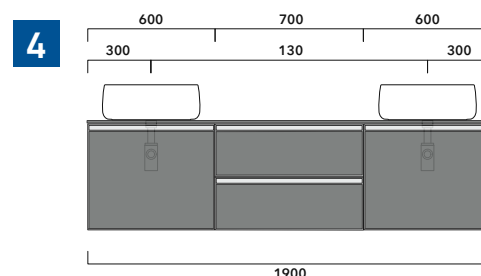

sezione longitudinale / section

sizes in mm

2022

CKPR38 L 50 to max 270 x P 38 x H 1,2

Wooden top from 50 to 270 cm
suitable for VANITY UNIT and simple UNIT depth 37 cm

WARNING:

Flaminia can forate the top surface for the placement of countertop washbasins only at the central axis of the underlying **VANITY UNIT**.

WARNING:

THE BASIN IS ALWAYS IN THE CENTRE OF THE WALL HUNG VANITY UNIT

WARNING:

TOP IS NOT INCLUDED

Vanity units are suitable for **COUNTERTOP BASIN** only (NOT for recessed, semi-inset or undercounter ones).

1 | depth cm 37:
n.1 **CKD909** + n.1 **CKD151** + **CKPR38** cm 120

2 | depth cm 37:
n.2 **CKD108** + n.1 **CKD753** + **CKPR38** cm 205

3 | depth cm 37:
n.2 **CKD802** + **CKPR38** cm 140

4 | depth cm 37:
n.1 **CKD800** + n. 1 **CKD424** + **CKPR38** cm 190