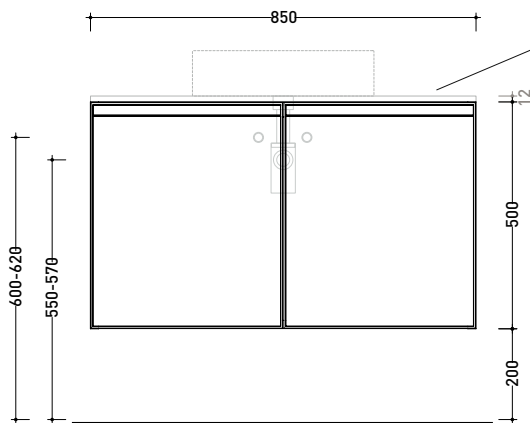

2022

CKD940 L 85 x P 37 x H 50

Wall hung vanity unit H50 - 2 DOORS

TOP NOT INCLUDED

Complements: **countertop basins:**
App (AP40A - AP62A) / **AppLight** (AP5037 - AP6037) / **Boll**
 (BL42L - BL56L) / **Flag** (FG40A - FG50A) / **Monò 54** (MN54L)
 / **NudaSlim** (ND60A - ND60L - ND60PR - ND75A - ND75L -
 ND75PR) / **Pass** (PS62C) / **Saltodacqua** (SD42L)
Mirrors line: FLAG, MADRE

Technical accessories: **Chrome space saving basin siphon**

Package dim. | Weight **14,7 kg** | Pz. Pallet n° -

vista zenitale / zenital view

assonometria / axonometry

vista frontale / frontal view

TOP ESCLUSO
TOP NOT INCLUDED

sezione longitudinale / section

sizes in mm

2022

CKPR38 L 50 to max 270 x P 38 x H 1,2

Wooden top from 50 to 270 cm
suitable for VANITY UNIT and simple UNIT depth 37 cm

WARNING:

Flaminia can forate the top surface for the placement of countertop washbasins only at the central axis of the underlying **VANITY UNIT**.

CE

vista zenitale / zenital view

vista frontale / frontal view

sizes in mm

VANITY UNIT DEPTH: CM 37

App 40 art. AP40A

App 62 art. AP62A

Boll 42 art. BL42L