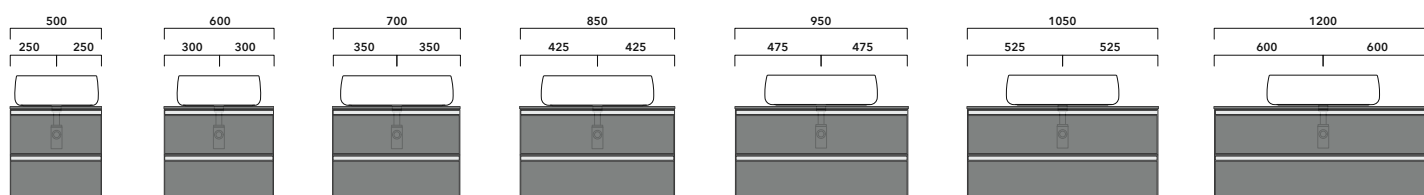

S

sizes in mm

2022

CKPR38 L 50 to max 270 x P 38 x H 1,2

Wooden top from 50 to 270 cm
suitable for VANITY UNIT and simple UNIT depth 37 cm

WARNING:

Flaminia can forate the top surface for the placement of countertop washbasins only at the central axis of the underlying **VANITY UNIT**.

INDICATIONS FOR THE REALIZATION OF COMPOSITIONS

Taking care to the difference between **VANITY** or **WALL HUNG UNITS**:

- The drawer and the back of **VANITY UNIT** are cutted to permit the siphon installation.
- **WALL HUNG UNIT** are completely closed.

WARNING:

THE BASIN IS ALWAYS IN THE CENTRE OF THE WALL HUNG VANITY UNIT

WARNING:

TOP IS NOT INCLUDED

Vanity units are suitable for **COUNTERTOP BASIN** only (NOT for recessed, semi-inset or undercounter ones).