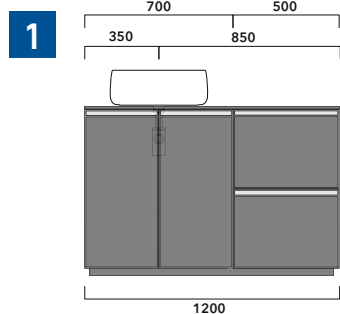

S

sizes in mm

2022

CKPR38 L 50 to max 270 x P 38 x H 1,2

Wooden top from 50 to 270 cm
suitable for VANITY UNIT and simple UNIT depth 37 cm

WARNING:

Flaminia can forate the top surface for the placement of countertop washbasins only at the central axis of the underlying **VANITY UNIT**.

WARNING:

THE BASIN IS ALWAYS IN THE CENTRE OF THE WALL HUNG VANITY UNIT

WARNING:

TOP IS NOT INCLUDED

Vanity units are suitable for **COUNTERTOP BASIN** only (NOT for recessed, semi-inset or undercounter ones).

1 I depth cm 37:
n.1 CKD909 + n.1 CKD151 + CKPR38 cm 120

2 I depth cm 37:
n.2 CKD108 + n.1 CKD753 + CKPR38 cm 205

3 I depth cm 37:
n.2 CKD802 + CKPR38 cm 140

4 I depth cm 37:
n.1 CKD800 + n. 1 CKD424 + CKPR38 cm 190