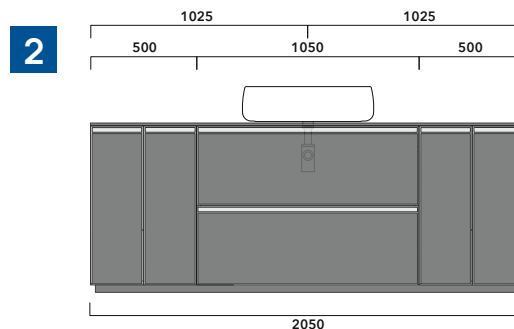

S

sizes in mm

2022

CKPR38 L 50 to max 270 x P 38 x H 1,2

Wooden top from 50 to 270 cm
suitable for VANITY UNIT and simple UNIT depth 37 cm

WARNING:

Flaminia can forate the top surface for the placement of countertop washbasins only at the central axis of the underlying **VANITY UNIT**.

WARNING:

THE BASIN IS ALWAYS IN THE CENTRE OF THE WALL HUNG VANITY UNIT

WARNING:

TOP IS NOT INCLUDED

Vanity units are suitable for **COUNTERTOP BASIN** only (NOT for recessed, semi-inset or undercounter ones).

1 I depth cm 37:
n.1 CKD909 + n.1 CKD151 + CKPR38 cm 120

2 I depth cm 37:
n.2 CKD108 + n.1 CKD753 + CKPR38 cm 205

3 I depth cm 37:
n.2 CKD802 + CKPR38 cm 140

4 I depth cm 37:
n.1 CKD800 + n. 1 CKD424 + CKPR38 cm 190