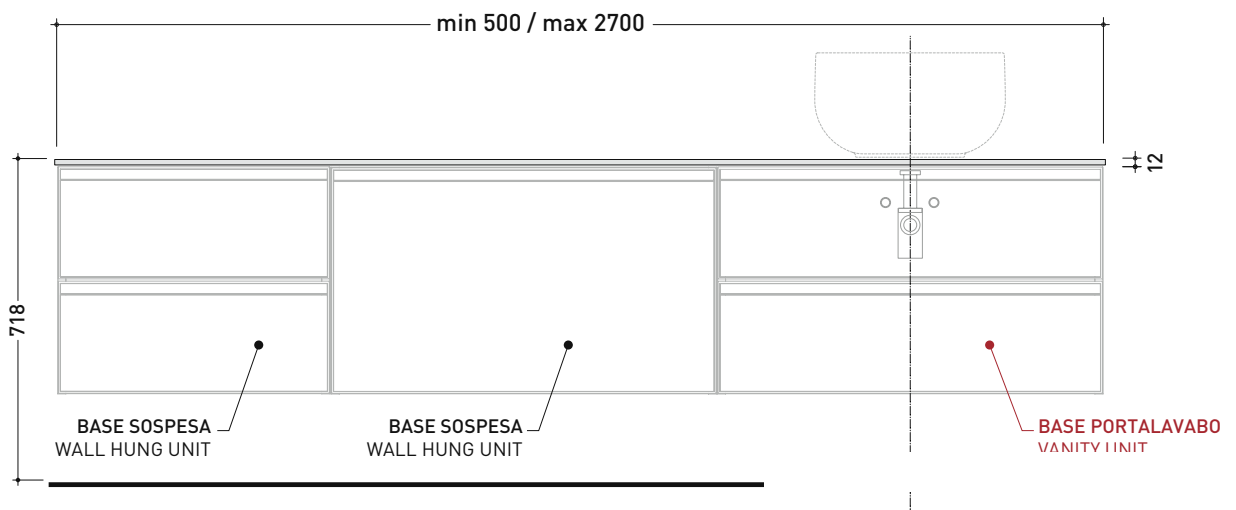

2022

CKD869 L 50 x P 37 x H 50

Wall hung vanity unit H50 - 1 DOOR (right or left)

TOP NOT INCLUDED

Complements: **countertop basins:**
App (AP40A) / Boll (BL42L) / Flag (FG40A) / Saltodacqua (SD42L)
Mirrors line: FLAG, MADRE

Technical accessories: **Chrome space saving basin siphon**

Package dim.

Weight 11,7 kg

Pz. Pallet n° -

vista zenitale / zenital view

assonometria / axonometry

vista frontale / frontal view

TOP ESCLUSO
TOP NOT INCLUDED

S

sizes in mm

2022

CKPR38 L 50 to max 270 x P 38 x H 1,2

Wooden top from 50 to 270 cm
suitable for VANITY UNIT and simple UNIT depth 37 cm

WARNING:

Flaminia can forate the top surface for the placement of countertop washbasins only at the central axis of the underlying **VANITY UNIT**.

CE

vista zenitale / zenital view

vista frontale / frontal view

sizes in mm

VANITY UNIT DEPTH: CM 37

App 40 art. AP40A

App 62 art. AP62A

Boll 42 art. BL42L