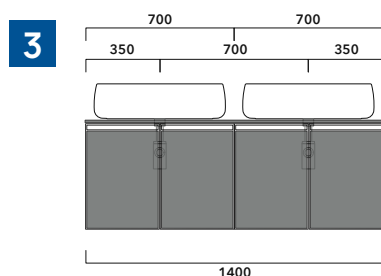

S

sizes in mm

2022

CKPR38 L 50 to max 270 x P 38 x H 1,2

Wooden top from 50 to 270 cm
suitable for VANITY UNIT and simple UNIT depth 37 cm

WARNING:

Flaminia can forate the top surface for the placement of countertop washbasins only at the central axis of the underlying **VANITY UNIT**.

WARNING:

THE BASIN IS ALWAYS IN THE CENTRE OF THE WALL HUNG VANITY UNIT

WARNING:

TOP IS NOT INCLUDED

Vanity units are suitable for **COUNTERTOP BASIN** only (NOT for recessed, semi-inset or undercounter ones).

1 I depth cm 37:
n.1 CKD909 + n.1 CKD151 + CKPR38 cm 120

2 I depth cm 37:
n.2 CKD108 + n.1 CKD753 + CKPR38 cm 205

3 I depth cm 37:
n.2 CKD802 + CKPR38 cm 140

4 I depth cm 37:
n.1 CKD800 + n. 1 CKD424 + CKPR38 cm 190