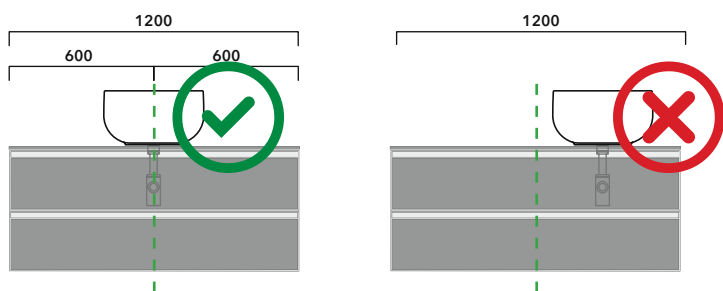

VANITY UNIT DEPTH: CM 37

App 40 art. AP40A

App 62 art. AP62A

Boll 42 art. BL42L

Boll 56 art. BL56L

Flag 40 art. FG40A

Flag 50 art. FG50A

Monò 54 art. MN54L

NudaSlim 60 art. ND60A

NudaSlim 60 art. ND60L

NudaSlim 60 art. ND60PR

NudaSlim 75 art. ND75A

NudaSlim 75 art. ND75L

NudaSlim 75 art. ND75PR

Pass 39 art. PS39LM

Pass 60 art. PS60A

Pass 65 art. PS65AT

Pass 62 art. PS62C

Saltodacqua art. SD42L

Void 44 art. VD44L

INDICATIONS FOR THE REALIZATION OF COMPOSITIONS

Taking care to the difference between **VANITY** or **WALL HUNG UNITS**:

- The drawer and the back of **VANITY UNIT** are cutted to permit the siphon installation.
- **WALL HUNG UNIT** are completely closed.

WARNING:

THE BASIN IS ALWAYS IN THE CENTRE OF THE WALL HUNG VANITY UNIT

WARNING:

TOP IS NOT INCLUDED