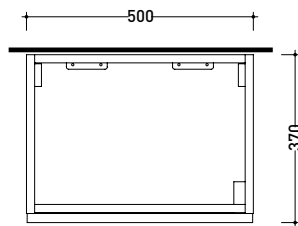

2022

CKD869 L 50 x P 37 x H 50

Wall hung vanity unit H50 - 1 DOOR (right or left)

TOP NOT INCLUDED

Complements: **countertop basins:**
App (AP40A) / Boll (BL42L) / Flag (FG40A) / Saltodacqua (SD42L)
Mirrors line: FLAG, MADRE

Technical accessories: **Chrome space saving basin siphon**

Package dim.

Weight 11,7 kg

Pz. Pallet n° -

vista zenitale / zenital view

assonometria / axonometry

vista frontale / frontal view

TOP ESCLUSO
TOP NOT INCLUDED

S

sizes in mm

2022

CKPR38 L 50 to max 270 x P 38 x H 1,2

Wooden top from 50 to 270 cm
suitable for VANITY UNIT and simple UNIT depth 37 cm

WARNING:

Flaminia can forate the top surface for the placement of countertop washbasins only at the central axis of the underlying **VANITY UNIT**.