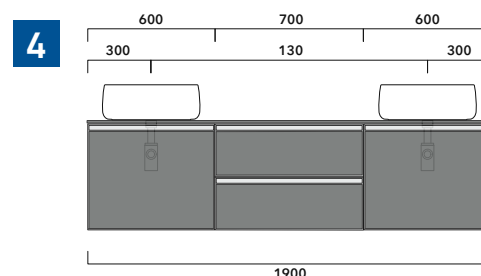

S

sizes in mm

2022

CKPR38 L 50 to max 270 x P 38 x H 1,2

Wooden top from 50 to 270 cm
suitable for VANITY UNIT and simple UNIT depth 37 cm

WARNING:

Flaminia can forate the top surface for the placement of countertop washbasins only at the central axis of the underlying **VANITY UNIT**.

WARNING:

THE BASIN IS ALWAYS IN THE CENTRE OF THE WALL HUNG VANITY UNIT

WARNING:

TOP IS NOT INCLUDED

Vanity units are suitable for **COUNTERTOP BASIN** only (NOT for recessed, semi-inset or undercounter ones).

1 I depth cm 37:
n.1 CKD909 + n.1 CKD151 + CKPR38 cm 120

2 I depth cm 37:
n.2 CKD108 + n.1 CKD753 + CKPR38 cm 205

3 I depth cm 37:
n.2 CKD802 + CKPR38 cm 140

4 I depth cm 37:
n.1 CKD800 + n. 1 CKD424 + CKPR38 cm 190