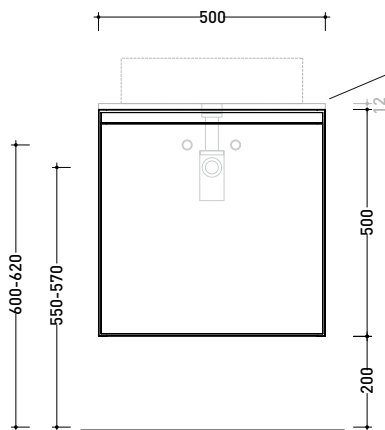

2022

CKD869 L 50 x P 37 x H 50

Wall hung vanity unit H50 - 1 DOOR (right or left)

TOP NOT INCLUDED

Complements: **countertop basins:**
App (AP40A) / Boll (BL42L) / Flag (FG40A) / Saltodacqua (SD42L)
Mirrors line: FLAG, MADRE

Technical accessories: **Chrome space saving basin siphon**

Package dim.

Weight 11,7 kg

Pz. Pallet n° -

vista zenitale / zenital view

assonometria / axonometry

vista frontale / frontal view

TOP ESCLUSO
TOP NOT INCLUDED

S

sizes in mm

2022

CKPR38 L 50 to max 270 x P 38 x H 1,2

Wooden top from 50 to 270 cm
suitable for VANITY UNIT and simple UNIT depth 37 cm

WARNING:

Flaminia can forate the top surface for the placement of countertop washbasins only at the central axis of the underlying **VANITY UNIT**.

CE

vista zenitale / zenital view

vista frontale / frontal view

sizes in mm

VANITY UNIT DEPTH: CM 37

App 40 art. AP40A

App 62 art. AP62A

Boll 42 art. BL42L