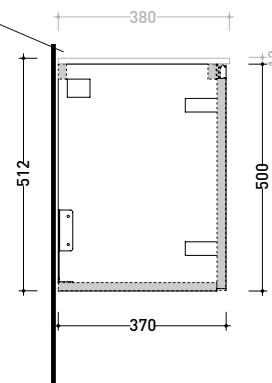

2022

CKD869 L 50 x P 37 x H 50

Wall hung vanity unit H50 - 1 DOOR (right or left)

TOP NOT INCLUDED

Complements: **countertop basins:**
App (AP40A) / Boll (BL42L) / Flag (FG40A) / Saltodacqua (SD42L)
Mirrors line: FLAG, MADRE

Technical accessories: **Chrome space saving basin siphon**

Package dim.

Weight 11,7 kg

Pz. Pallet n° -

vista zenitale / zenital view

assonometria / axonometry

vista frontale / frontal view

TOP ESCLUSO
TOP NOT INCLUDED

S

sizes in mm

2022

CKPR38 L 50 to max 270 x P 38 x H 1,2

Wooden top from 50 to 270 cm
suitable for VANITY UNIT and simple UNIT depth 37 cm

WARNING:

Flaminia can forate the top surface for the placement of countertop washbasins only at the central axis of the underlying **VANITY UNIT**.

CE

vista zenitale / zenital view

vista frontale / frontal view

sizes in mm

VANITY UNIT DEPTH: CM 37

App 40 art. AP40A

App 62 art. AP62A

Boll 42 art. BL42L