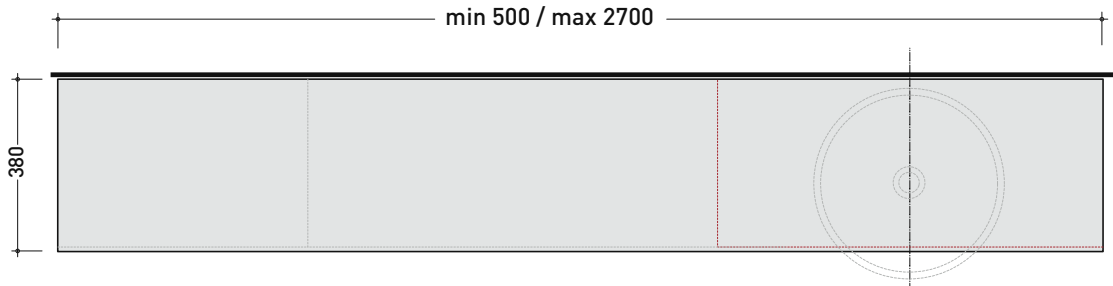

2022

CKD869 L 50 x P 37 x H 50

Wall hung vanity unit H50 - 1 DOOR (right or left)

TOP NOT INCLUDED

Complements: **countertop basins:**
App (AP40A) / Boll (BL42L) / Flag (FG40A) / Saltodacqua (SD42L)
Mirrors line: FLAG, MADRE

Technical accessories: **Chrome space saving basin siphon**

Package dim.

Weight 11,7 kg

Pz. Pallet n° -

vista zenitale / zenital view

assonometria / axonometry

vista frontale / frontal view

TOP ESCLUSO
TOP NOT INCLUDED

S

sizes in mm

2022

CKPR38 L 50 to max 270 x P 38 x H 1,2

Wooden top from 50 to 270 cm
suitable for VANITY UNIT and simple UNIT depth 37 cm

WARNING:

Flaminia can forate the top surface for the placement of countertop washbasins only at the central axis of the underlying **VANITY UNIT**.

CE

vista zenitale / zenital view

vista frontale / frontal view

sizes in mm

VANITY UNIT DEPTH: CM 37

App 40 art. AP40A

App 62 art. AP62A

Boll 42 art. BL42L