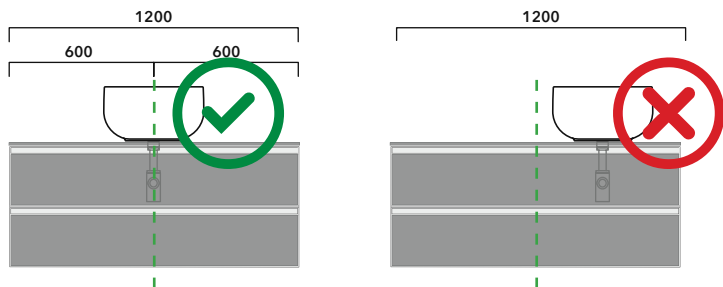

VANITY UNIT DEPTH: CM 37

App 40	art. AP40A	NudaSlim 75	art. ND75A
App 62	art. AP62A	NudaSlim 75	art. ND75L
Boll 42	art. BL42L	NudaSlim 75	art. ND75PR
Boll 56	art. BL56L	Pass 39	art. PS39LM
Flag 40	art. FG40A	Pass 60	art. PS60A
Flag 50	art. FG50A	Pass 65	art. PS65AT
Monò 54	art. MN54L	Pass 62	art. PS62C
NudaSlim 60	art. ND60A	Saltodacqua	art. SD42L
NudaSlim 60	art. ND60L	Void 44	art. VD44L
NudaSlim 60	art. ND60PR		

INDICATIONS FOR THE REALIZATION OF COMPOSITIONS

Taking care to the difference between **VANITY** or **WALL HUNG UNITS**:

- The drawer and the back of **VANITY UNIT** are cutted to permit the siphon installation.
- **WALL HUNG UNIT** are completely closed.

WARNING:

THE BASIN IS ALWAYS IN THE CENTRE OF THE WALL HUNG VANITY UNIT

WARNING:

TOP IS NOT INCLUDED