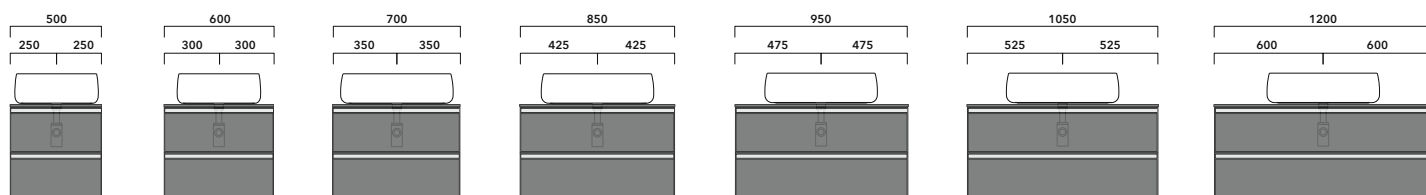

Vanity units are suitable for **COUNTERTOP BASIN** only (NOT for recessed, semi-inset or undercounter ones).