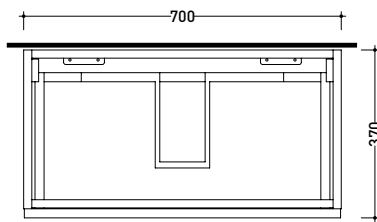

## CKD808 L 70 x P 37 x H 50

Wall hung vanity unit H50 - 2 DRAWERS

**TOP NOT INCLUDED**

Complements: **countertop basins:**  
**App** (AP40A - AP62A) / **AppLight** (AP5037 - AP6037) / **Boll** (BL42L - BL56L) / **Flag** (FG40A - FG50A) / **Monò 54** (MN54L) / **Nuda-Slim** (ND60A - ND60L - ND60PR) / **Pass** (PS62C) / **Saltodacqua** (SD42L)  
**Mirrors line:** FLAG, MADRE

Technical accessories: **Chrome space saving basin siphon**

Package dim.

Weight 17,6 kg

Pz. Pallet n° -

vista zenitale / zenital view

assonometria / axonometry

vista frontale / frontal view

TOP ESCLUSO  
TOP NOT INCLUDED

## CKPR38 L 50 to max 270 x P 38 x H 1,2

Wooden top from 50 to 270 cm  
suitable for VANITY UNIT and simple UNIT depth 37 cm

**WARNING:**

Flaminia can forate the top surface for the placement of countertop washbasins only at the central axis of the underlying **VANITY UNIT**.