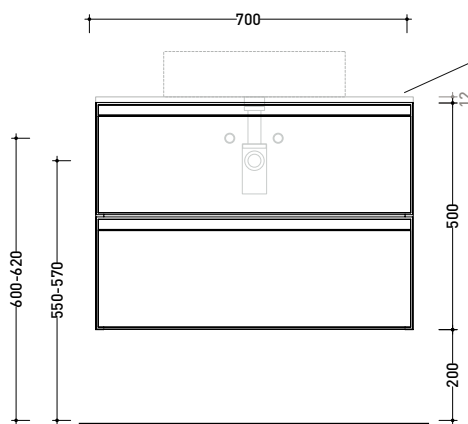

## CKD808 L 70 x P 37 x H 50

Wall hung vanity unit H50 - 2 DRAWERS

**TOP NOT INCLUDED**

Complements: **countertop basins:**  
**App** (AP40A - AP62A) / **AppLight** (AP5037 - AP6037) / **Boll** (BL42L - BL56L) / **Flag** (FG40A - FG50A) / **Monò 54** (MN54L) / **Nuda-Slim** (ND60A - ND60L - ND60PR) / **Pass** (PS62C) / **Saltodacqua** (SD42L)  
**Mirrors line:** FLAG, MADRE

Technical accessories: **Chrome space saving basin siphon**

Package dim.

Weight 17,6 kg

Pz. Pallet n° -

vista zenitale / zenital view

assonometria / axonometry

vista frontale / frontal view

TOP ESCLUSO  
TOP NOT INCLUDED

## CKPR38 L 50 to max 270 x P 38 x H 1,2

Wooden top from 50 to 270 cm  
suitable for VANITY UNIT and simple UNIT depth 37 cm

**WARNING:**

Flaminia can forate the top surface for the placement of countertop washbasins only at the central axis of the underlying **VANITY UNIT**.