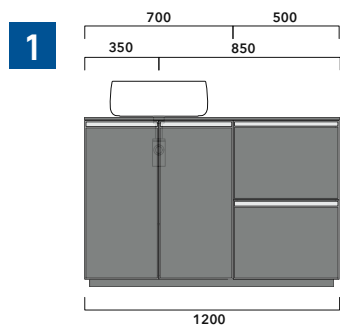

## CKPR38 L 50 to max 270 x P 38 x H 1,2

Wooden top from 50 to 270 cm  
suitable for VANITY UNIT and simple UNIT depth 37 cm

**WARNING:**

Flaminia can forate the top surface for the placement of countertop washbasins only at the central axis of the underlying **VANITY UNIT**.

### WARNING:

**THE BASIN IS ALWAYS IN THE CENTRE OF THE WALL HUNG VANITY UNIT**

### WARNING:

**TOP IS NOT INCLUDED**

Vanity units are suitable for **COUNTERTOP BASIN** only (NOT for recessed, semi-inset or undercounter ones).

**1 I** depth cm 37:  
n.1 CKD909 + n.1 CKD151 + CKPR38 cm 120