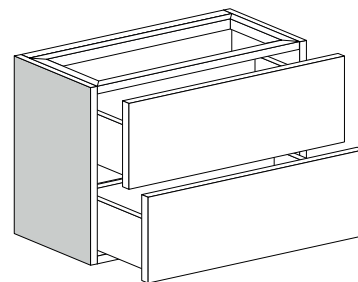

Technical accessories: **Chrome space saving basin siphon**

Package dim.

Weight 17,6 kg

Pz. Pallet n° -

vista zenitale / zenital view

assonometria / axonometry

vista frontale / frontal view

TOP ESCLUSO  
TOP NOT INCLUDED

## CKPR38 L 50 to max 270 x P 38 x H 1,2

Wooden top from 50 to 270 cm  
suitable for VANITY UNIT and simple UNIT depth 37 cm

**WARNING:**

Flaminia can forate the top surface for the placement of countertop washbasins only at the central axis of the underlying **VANITY UNIT**.