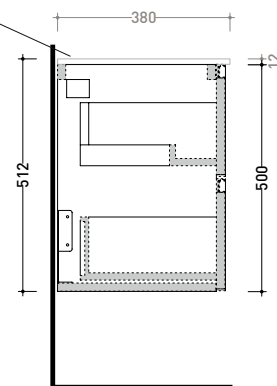

## CKD808 L 70 x P 37 x H 50

Wall hung vanity unit H50 - 2 DRAWERS

**TOP NOT INCLUDED**

Complements: **countertop basins:**  
**App** (AP40A - AP62A) / **AppLight** (AP5037 - AP6037) / **Boll** (BL42L - BL56L) / **Flag** (FG40A - FG50A) / **Monò 54** (MN54L) / **Nuda-Slim** (ND60A - ND60L - ND60PR) / **Pass** (PS62C) / **Saltodacqua** (SD42L)  
**Mirrors line:** FLAG, MADRE

Technical accessories: **Chrome space saving basin siphon**

Package dim.

Weight 17,6 kg

Pz. Pallet n° -

vista zenitale / zenital view

assonometria / axonometry

vista frontale / frontal view

TOP ESCLUSO  
TOP NOT INCLUDED

ATTENZIONE/ATTENTION:  
utilizzare un sifone salvaspazio  
to use a space-saving siphon

sezione longitudinale / section

sizes in mm

2022

## CKPR38 L 50 to max 270 x P 38 x H 1,2

Wooden top from 50 to 270 cm  
suitable for VANITY UNIT and simple UNIT depth 37 cm

**WARNING:**

Flaminia can forate the top surface for the placement of countertop washbasins only at the central axis of the underlying **VANITY UNIT**.