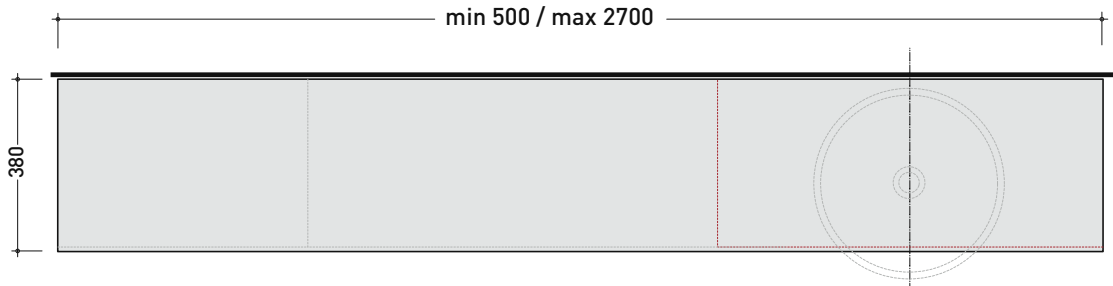

## CKPR38 L 50 to max 270 x P 38 x H 1,2

Wooden top from 50 to 270 cm  
suitable for VANITY UNIT and simple UNIT depth 37 cm

**WARNING:**

Flaminia can forate the top surface for the placement of countertop washbasins only at the central axis of the underlying **VANITY UNIT**.

CE

vista zenitale / zenital view

vista frontale / frontal view

sizes in mm