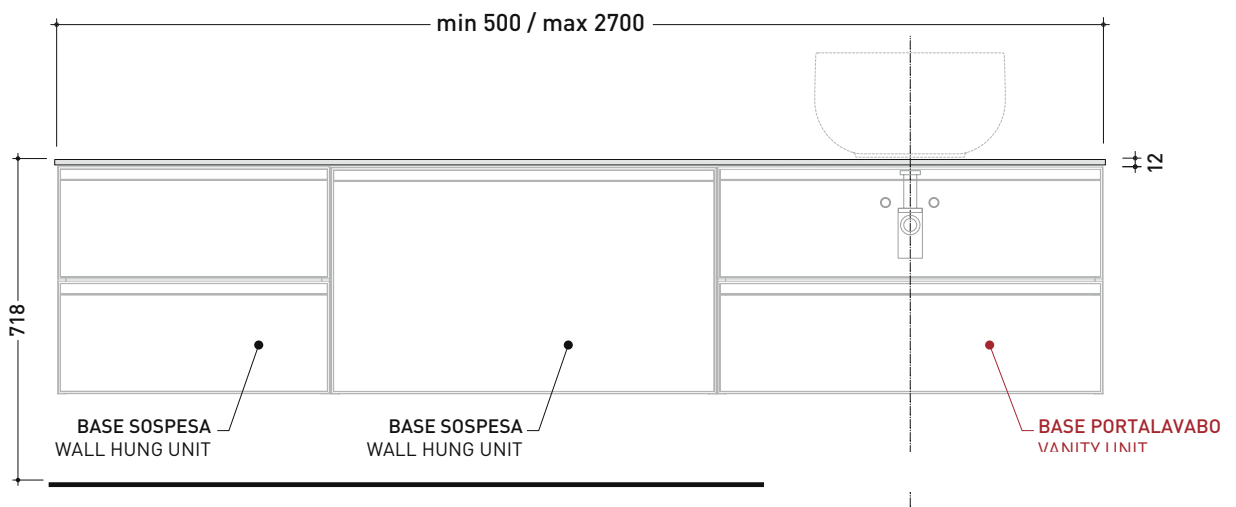

vista frontale / frontal view