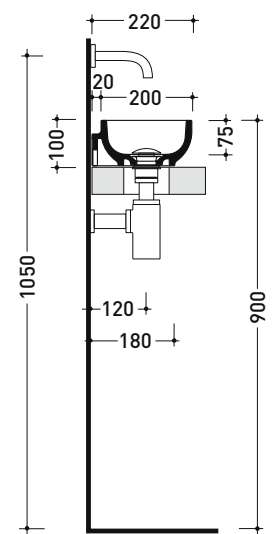

PS30LD Pass 30x22

Countertop - wall hung small basin 30x22 cm

• without overflow

Complements: **Line taps basin: ONE - NOKÉ - FOLD**
Line accessories: TWO - HOOP - FOLD

Technical accessories: **Chrome siphon (SIFL/CR) - Telescopic chrome siphon (SIFL066)**
Stop & Go drain (PLSG)
CERAMIC Stop & Go drain (PLCE)
Chrome waste with automatic integrated overflow (PLTPCR)
Waste with automatic integrated overflow and ceramic cover (PLTPCE)
Fixing kit for wall (9002)

Package dim.

Weight 3,5 kg

Pz. Pallet n° 128

CE UNI EN 14688 - CL00 Dop-No14688

vista zenitale / zenital view

vista zenitale / zenital view

vista frontale / frontal view

vista retro / back view

sezione longitudinale / section

sizes in mm

Please consider a 2% tolerance on indicated measurements