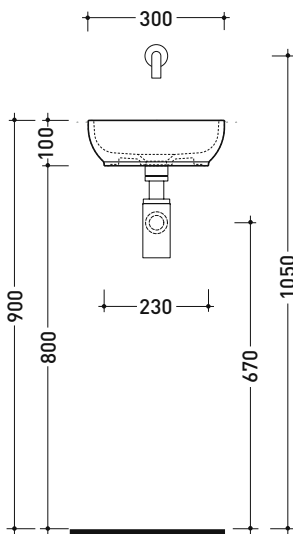

PS30LD Pass 30x22

Countertop - wall hung small basin 30x22 cm

• without overflow

Complements: **Line taps basin: ONE - NOKÉ - FOLD**
Line accessories: TWO - HOOP - FOLD

Technical accessories: **Chrome siphon (SIFL/CR) - Telescopic chrome siphon (SIFL066)**
Stop & Go drain (PLSG)
CERAMIC Stop & Go drain (PLCE)
Chrome waste with automatic integrated overflow (PLTPCR)
Waste with automatic integrated overflow and ceramic cover (PLTPCE)
Fixing kit for wall (9002)

Package dim.

Weight 3,5 kg

Pz. Pallet n° 128

CE UNI EN 14688 - CL00 Dop-No14688

vista zenitale / zenital view

vista zenitale / zenital view

vista frontale / frontal view

vista retro / back view

sezione longitudinale / section

sizes in mm

Please consider a 2% tolerance on indicated measurements