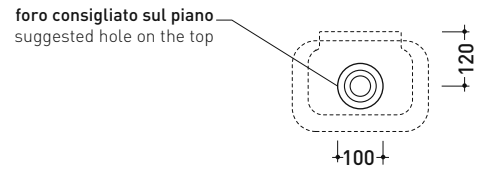

PS30LD Pass 30x22

Countertop - wall hung small basin 30x22 cm

• without overflow

Complements: **Line taps basin: ONE - NOKÉ - FOLD**
Line accessories: TWO - HOOP - FOLD

Technical accessories: **Chrome siphon (SIFL/CR) - Telescopic chrome siphon (SIFL066)**
Stop & Go drain (PLSG)
CERAMIC Stop & Go drain (PLCE)
Chrome waste with automatic integrated overflow (PLTPCR)
Waste with automatic integrated overflow and ceramic cover (PLTPCE)
Fixing kit for wall (9002)

Package dim.

Weight 3,5 kg

Pz. Pallet n° 128

CE UNI EN 14688 - CL00 Dop-No14688

vista zenitale / zenital view

vista zenitale / zenital view

vista frontale / frontal view

vista retro / back view

sezione longitudinale / section

sizes in mm

Please consider a 2% tolerance on indicated measurements