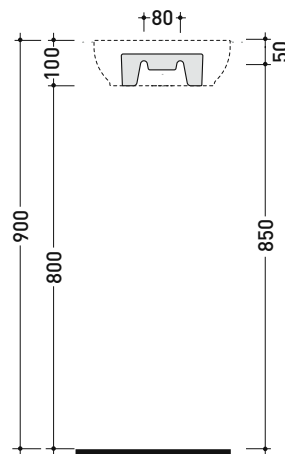

PS30LD Pass 30x22

Countertop - wall hung small basin 30x22 cm

• without overflow

Complements: **Line taps basin: ONE - NOKÉ - FOLD**
Line accessories: TWO - HOOP - FOLD

Technical accessories: **Chrome siphon (SIFL/CR) - Telescopic chrome siphon (SIFL066)**
Stop & Go drain (PLSG)
CERAMIC Stop & Go drain (PLCE)
Chrome waste with automatic integrated overflow (PLTPCR)
Waste with automatic integrated overflow and ceramic cover (PLTPCE)
Fixing kit for wall (9002)

Package dim.

Weight 3,5 kg

Pz. Pallet n° 128

CE UNI EN 14688 - CL00 Dop-No14688

vista zenitale / zenital view

vista zenitale / zenital view

vista frontale / frontal view

vista retro / back view

sezione longitudinale / section

sizes in mm

Please consider a 2% tolerance on indicated measurements