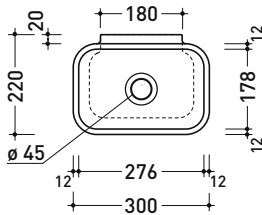

PS30LD Pass 30x22

Countertop - wall hung small basin 30x22 cm

• without overflow

Complements: **Line taps basin: ONE - NOKÉ - FOLD**
Line accessories: TWO - HOOP - FOLD

Technical accessories: **Chrome siphon (SIFL/CR) - Telescopic chrome siphon (SIFL066)**
Stop & Go drain (PLSG)
CERAMIC Stop & Go drain (PLCE)
Chrome waste with automatic integrated overflow (PLTPCR)
Waste with automatic integrated overflow and ceramic cover (PLTPCE)
Fixing kit for wall (9002)

Package dim.

Weight 3,5 kg

Pz. Pallet n° 128

CE UNI EN 14688 - CL00 Dop-No14688

vista zenitale / zenital view

vista zenitale / zenital view

vista frontale / frontal view

vista retro / back view

sezione longitudinale / section

sizes in mm

Please consider a 2% tolerance on indicated measurements