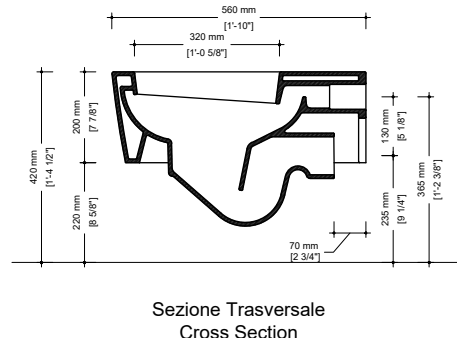

Package dim. **58 x 36 x 36,5 cm**
 1'-10 7/8" x 1'-2 3/8" x 1'-2 1/8" in | Weight **23,5 kg**
 45,2 lb | Pz. Pallet n° 15

Certified by
IAPMO R&T

CE UNI EN 997

Dop-No997

sizes in mm / in

Please consider a 2% tolerance on indicated measurements