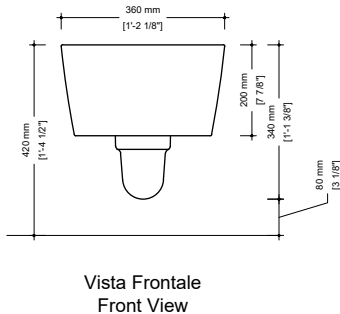

Package dim. **58 x 36 x 36,5 cm**
 1'-10 7/8" x 1'-2 3/8" x 1'-2 1/8" in | Weight **23,5 kg**
 45,2 lb | Pz. Pallet n° 15

Certified by
IAPMO R&T

CE UNI EN 997

Dop-No997

sizes in mm / in

Please consider a 2% tolerance on indicated measurements