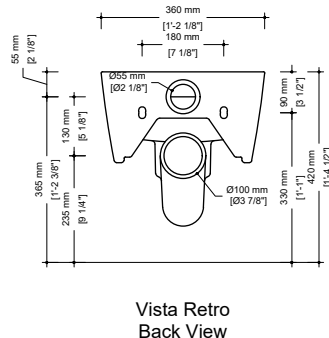

Package dim. **58 x 36 x 36,5 cm**
 1'-10 7/8" x 1'-2 3/8" x 1'-2 1/8" in | Weight **23,5 kg**
 45,2 lb | Pz. Pallet n° 15

Certified by
IAPMO R&T

CE UNI EN 997

Dop-No997

sizes in mm / in

Please consider a 2% tolerance on indicated measurements