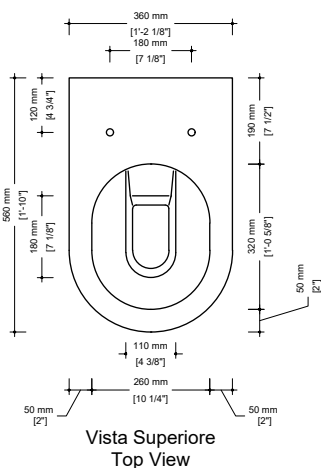

Package dim. **58 x 36 x 36,5 cm**
 1'-10 7/8" x 1'-2 3/8" x 1'-2 1/8" in | Weight **23,5 kg**
 45,2 lb | Pz. Pallet n° 15

Certified by
IAPMO R&T

CE UNI EN 997

Dop-No997

sizes in mm / in

Please consider a 2% tolerance on indicated measurements