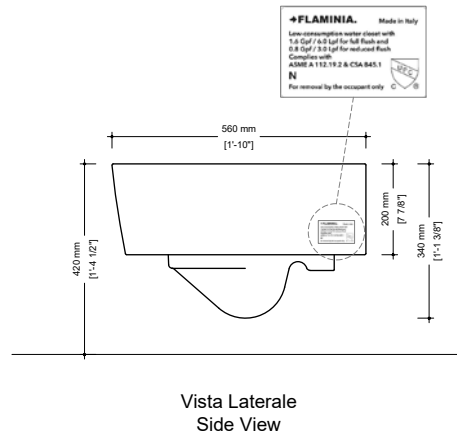

Package dim. **58 x 36 x 36,5 cm**
 1'-10 7/8" x 1'-2 3/8" x 1'-2 1/8" in | Weight **23,5 kg**
 45,2 lb | Pz. Pallet n° 15

Certified by
IAPMO R&T

CE UNI EN 997

Dop-No997

sizes in mm / in

Please consider a 2% tolerance on indicated measurements