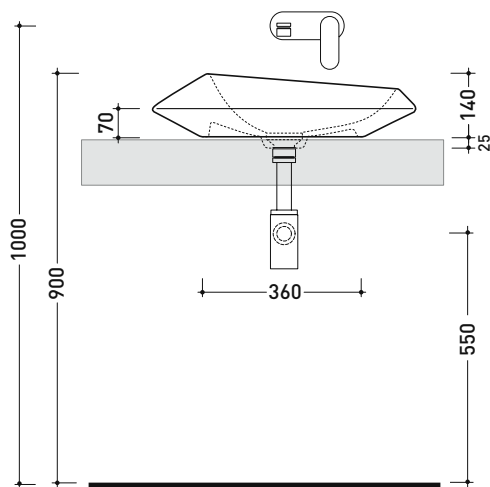

### Oval countertop basin 58 cm

• without overflow • without tap ledge

Complements: FORTY6 shelf (F6FNT)  
 CUBIKA wall hung vanity units depth 50 cm  
 DENVER furniture (DV103M)  
 Line taps basin: ONE - NOKÉ - SI - FOLD - X1 - STIL  
 Line accessories: TWO - HOOP - FOLD

Package dim. | Weight 11,5 kg | Pz. Pallet n° 12

UNI EN 14688 - CL00 Dop-No14688

vista zenitale / zenital view

vista zenitale / zenital view

vista frontale / frontal view

sezione longitudinale / section