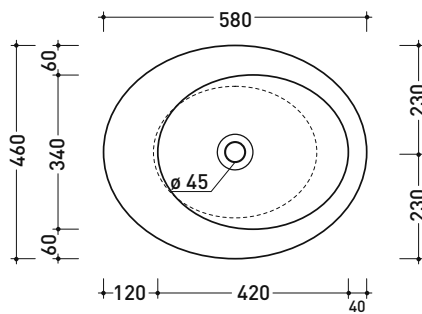

### Oval countertop basin 58 cm

• without overflow • without tap ledge

Complements: FORTY6 shelf (F6FNT)  
 CUBIKA wall hung vanity units depth 50 cm  
 DENVER furniture (DV103M)  
 Line taps basin: ONE - NOKÉ - SI - FOLD - X1 - STIL  
 Line accessories: TWO - HOOP - FOLD

Package dim. | Weight 11,5 kg | Pz. Pallet n° 12

UNI EN 14688 - CL00 Dop-No14688

vista zenitale / zenital view

vista zenitale / zenital view

vista frontale / frontal view

sezione longitudinale / section