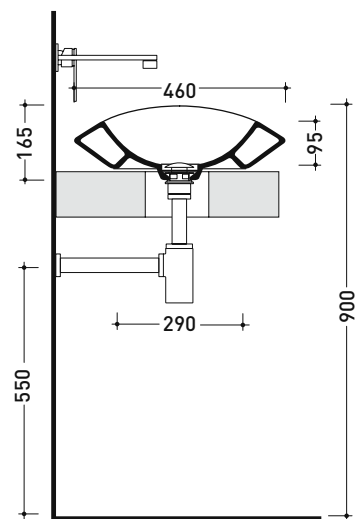

### Oval countertop basin 58 cm

• without overflow • without tap ledge

Complements: FORTY6 shelf (F6FNT)  
 CUBIKA wall hung vanity units depth 50 cm  
 DENVER furniture (DV103M)  
 Line taps basin: ONE - NOKÉ - SI - FOLD - X1 - STIL  
 Line accessories: TWO - HOOP - FOLD

Package dim. | Weight 11,5 kg | Pz. Pallet n° 12

UNI EN 14688 - CL00 Dop-No14688

vista zenitale / zenital view

vista zenitale / zenital view

vista frontale / frontal view

sezione longitudinale / section