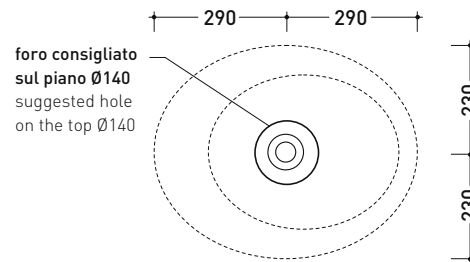

### Oval countertop basin 58 cm

• without overflow • without tap ledge

Complements: FORTY6 shelf (F6FNT)  
 CUBIKA wall hung vanity units depth 50 cm  
 DENVER furniture (DV103M)  
 Line taps basin: ONE - NOKÉ - SI - FOLD - X1 - STIL  
 Line accessories: TWO - HOOP - FOLD

Package dim. | Weight 11,5 kg | Pz. Pallet n° 12

UNI EN 14688 - CL00 Dop-No14688

vista zenitale / zenital view

vista zenitale / zenital view

vista frontale / frontal view

sezione longitudinale / section