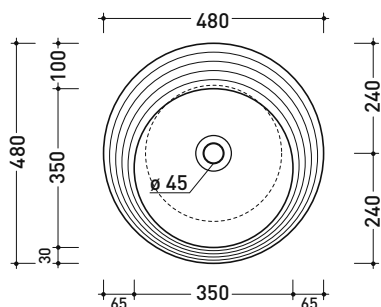

### Round countertop basin 48 cm with relief

• WITHOUT OVERFLOW • WITHOUT TAP LEDGE

Complements: FORTY6 shelf (F6FNT)  
 BOX wall hung vanity units depth 50 cm  
 CUBIKA wall hung vanity units depth 50 cm  
 Line taps basin: ONE - NOKÉ - SI - FOLD - X1  
 Line accessories: TWO - HOOP - NOKÉ - FOLD

Package dim.

Weight kg

Pz. Pallet n°

UNI EN 14688 - CL00 Dop-No14688

vista zenitale / zenital view

vista zenitale / zenital view

vista frontale / frontal view

sezione longitudinale / section

sizes in mm

Please consider a 2% tolerance on indicated measurements

CERAMIC: glossy finish

white black

matt finish

milky white carbone argilla cenere nuvola fango rosso rubens petrolio