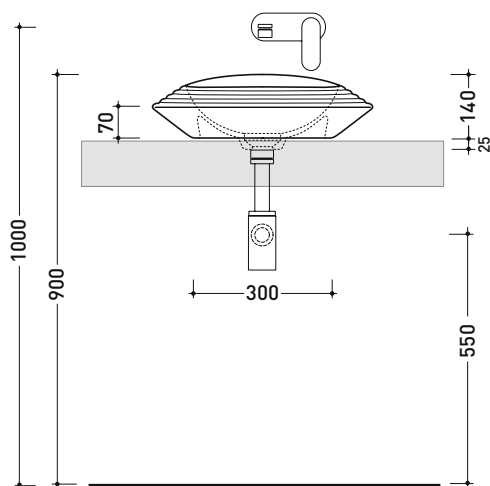

### Round countertop basin 48 cm with relief

• WITHOUT OVERFLOW • WITHOUT TAP LEDGE

Complements: FORTY6 shelf (F6FNT)  
 BOX wall hung vanity units depth 50 cm  
 CUBIKA wall hung vanity units depth 50 cm  
 Line taps basin: ONE - NOKÉ - SI - FOLD - X1  
 Line accessories: TWO - HOOP - NOKÉ - FOLD

Package dim.

Weight kg

Pz. Pallet n°

UNI EN 14688 - CL00 Dop-No14688

vista zenitale / zenital view

vista zenitale / zenital view

vista frontale / frontal view

sezione longitudinale / section

sizes in mm

Please consider a 2% tolerance on indicated measurements

CERAMIC: glossy finish

white black

matt finish

milky white carbone argilla cenere nuvola fango rosso rubens petrolio