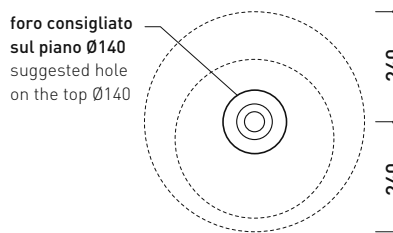

### Round countertop basin 48 cm with relief

• WITHOUT OVERFLOW • WITHOUT TAP LEDGE

Complements: FORTY6 shelf (F6FNT)  
 BOX wall hung vanity units depth 50 cm  
 CUBIKA wall hung vanity units depth 50 cm  
 Line taps basin: ONE - NOKÉ - SI - FOLD - X1  
 Line accessories: TWO - HOOP - NOKÉ - FOLD

Package dim.

Weight kg

Pz. Pallet n°

UNI EN 14688 - CL00 Dop-No14688

vista zenitale / zenital view

vista zenitale / zenital view

vista frontale / frontal view

sezione longitudinale / section

sizes in mm

Please consider a 2% tolerance on indicated measurements

CERAMIC: glossy finish

white black

matt finish

milky white carbone argilla cenere nuvola fango rosso rubens petrolio