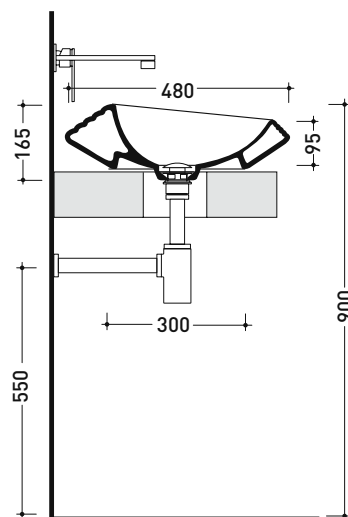

### Round countertop basin 48 cm with relief

• WITHOUT OVERFLOW • WITHOUT TAP LEDGE

Complements: FORTY6 shelf (F6FNT)  
 BOX wall hung vanity units depth 50 cm  
 CUBIKA wall hung vanity units depth 50 cm  
 Line taps basin: ONE - NOKÉ - SI - FOLD - X1  
 Line accessories: TWO - HOOP - NOKÉ - FOLD

Package dim.

Weight kg

Pz. Pallet n°

UNI EN 14688 - CL00 Dop-No14688

vista zenitale / zenital view

vista zenitale / zenital view

vista frontale / frontal view

sezione longitudinale / section

sizes in mm

Please consider a 2% tolerance on indicated measurements

CERAMIC: glossy finish

white black

matt finish

milky white carbone argilla cenere nuvola fango rosso rubens petrolio